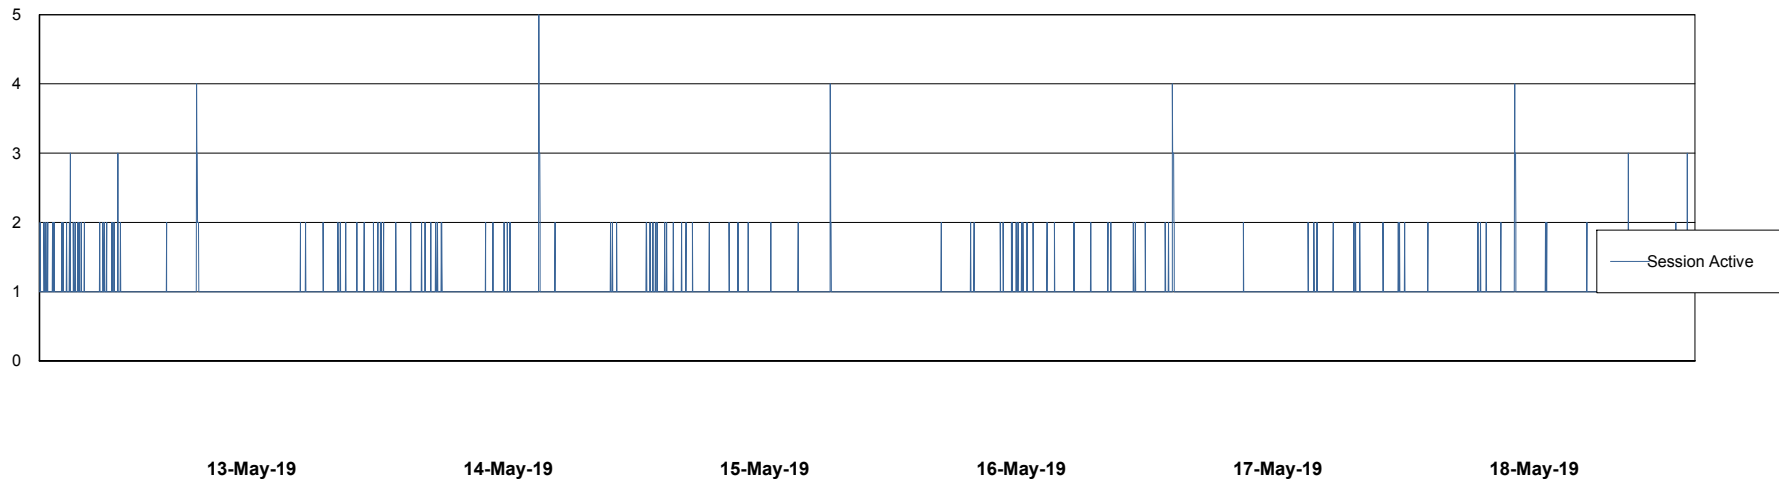

Weekly SLA Customer Report

Customer WBL_Production
Database ID 40

Harddisk Usage WBL_PRD_ORACLE1

	Free disk space on c: (%)	Total disk space on c: (Gb)	Free disk space on d: (%)	Total disk space on d: (Gb)	Free disk space on e: (%)	Total disk space on e: (Gb)	Free disk space on f: (%)	Total disk space on f: (Gb)
18-May-19	70	120	76	200	91	200	91	100
17-May-19	70	120	76	200	91	200	91	100
16-May-19	70	120	76	200	91	200	92	100
15-May-19	71	120	76	200	91	200	92	100
14-May-19	71	120	76	200	91	200	92	100
13-May-19	71	120	76	200	91	200	93	100
12-May-19	71	120	76	200	91	200	93	100

Harddisk Usage WBL_PRD_ORACLE2

	Free disk space on c: (%)	Total disk space on c: (Gb)	Free disk space on d: (%)	Total disk space on d: (Gb)	Free disk space on e: (%)	Total disk space on e: (Gb)	Free disk space on f: (%)	Total disk space on f: (Gb)
18-May-19	72	120	87	200	87	200	95	200
17-May-19	72	120	87	200	87	200	95	200
16-May-19	72	120	87	200	87	200	95	200
15-May-19	72	120	87	200	87	200	96	200
14-May-19	73	120	87	200	87	200	96	200
13-May-19	73	120	87	200	87	200	96	200
12-May-19	73	120	87	200	87	200	96	200

Weekly SLA Customer Report

Customer WBL_Production
Database ID 40

Database Performance WBLDB_Production

Weekly SLA Customer Report

Customer WBL_Production
Database ID 40

Database Performance WBLDB_Standby

Weekly SLA Customer Report

Customer WBL_Production
 Database ID 40

DATABASE SIZE WBLDB_Production

Database growth over last month

Database Tablespace WBLDB_Production

Date	Tablespace Name	Filesize (Gb)	Usedsize (Gb)	Percentage free
18-May-19	ABSDATA	9	6	33
	INDX	12	8	33
17-May-19	ABSDATA	9	6	33
	INDX	12	8	33
16-May-19	ABSDATA	9	6	33
	INDX	12	8	33
15-May-19	ABSDATA	9	6	33
	INDX	12	8	33
14-May-19	ABSDATA	9	6	33
	INDX	12	8	33
13-May-19	ABSDATA	9	6	33
	INDX	12	8	33
12-May-19	ABSDATA	9	6	33
	INDX	12	8	33