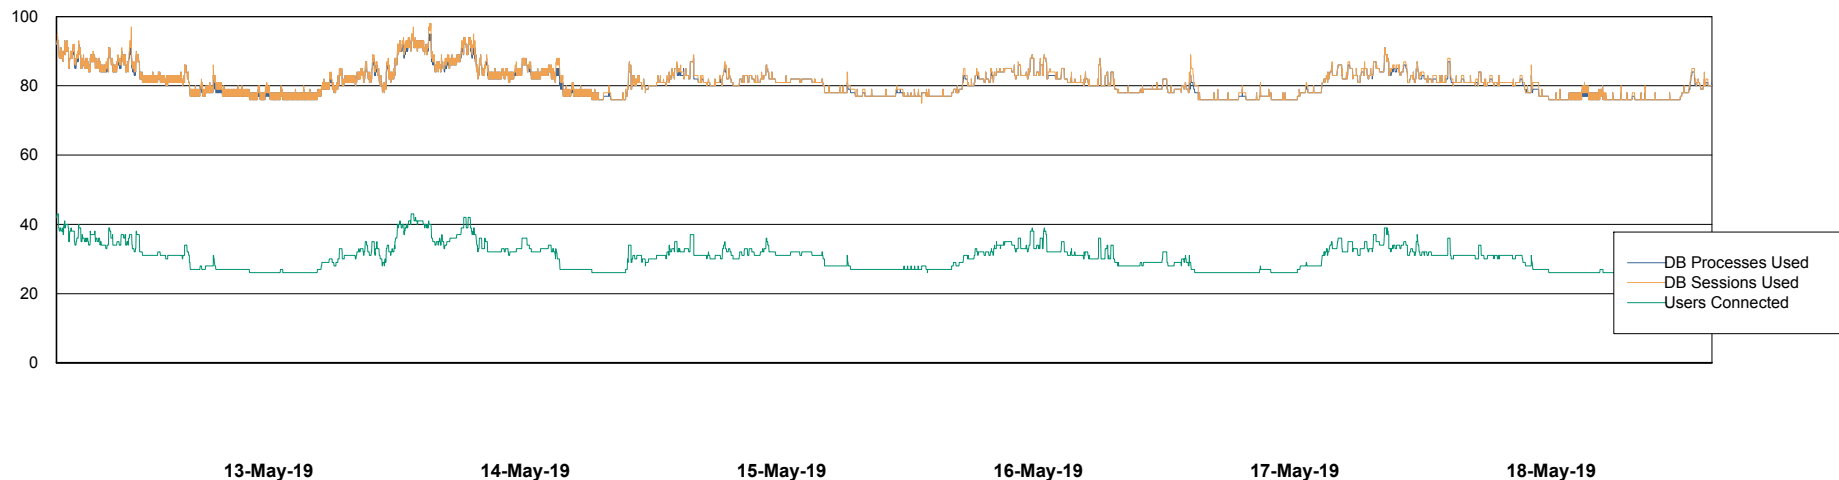

Harddisk Usage WBL_PRD_ORACLE2

	Free disk space on c: (%)	Total disk space on c: (Gb)	Free disk space on d: (%)	Total disk space on d: (Gb)	Free disk space on e: (%)	Total disk space on e: (Gb)	Free disk space on f: (%)	Total disk space on f: (Gb)
18-May-19	72	120	87	200	87	200	95	200
17-May-19	72	120	87	200	87	200	95	200
16-May-19	72	120	87	200	87	200	95	200
15-May-19	72	120	87	200	87	200	96	200
14-May-19	73	120	87	200	87	200	96	200
13-May-19	73	120	87	200	87	200	96	200
12-May-19	73	120	87	200	87	200	96	200

Weekly SLA Customer Report

Customer WBL_Production
Database ID 40

Database Performance WBLDB_Production

Weekly SLA Customer Report

Customer WBL_Production
Database ID 40

Database Performance WBLDB_Standby

Weekly SLA Customer Report