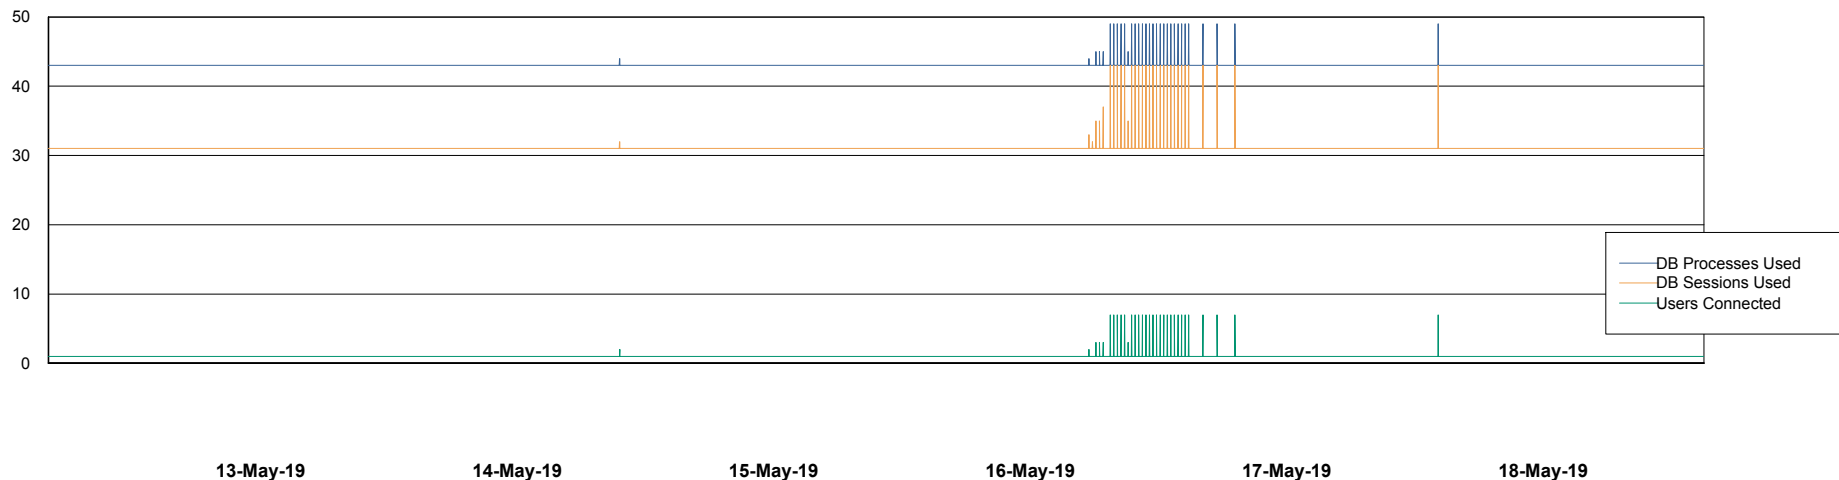

Weekly SLA Customer Report

Customer WBL_Production
Database ID 40

Database Performance WBLDB_Production

Weekly SLA Customer Report

Customer WBL_Production
Database ID 40

Database Performance WBLDB_Standby

Weekly SLA Customer Report

Customer WBL_Production
 Database ID 40

DATABASE SIZE WBLDB_Production

Database growth over last month

Database Tablespace WBLDB_Production

Date	Tablespace Name	Filesize (Gb)	Usedsize (Gb)	Percentage free
18-May-19	ABSDATA	9	6	33
	INDX	12	8	33
17-May-19	ABSDATA	9	6	33
	INDX	12	8	33
16-May-19	ABSDATA	9	6	33
	INDX	12	8	33
15-May-19	ABSDATA	9	6	33
	INDX	12	8	33
14-May-19	ABSDATA	9	6	33
	INDX	12	8	33
13-May-19	ABSDATA	9	6	33
	INDX	12	8	33
12-May-19	ABSDATA	9	6	33
	INDX	12	8	33