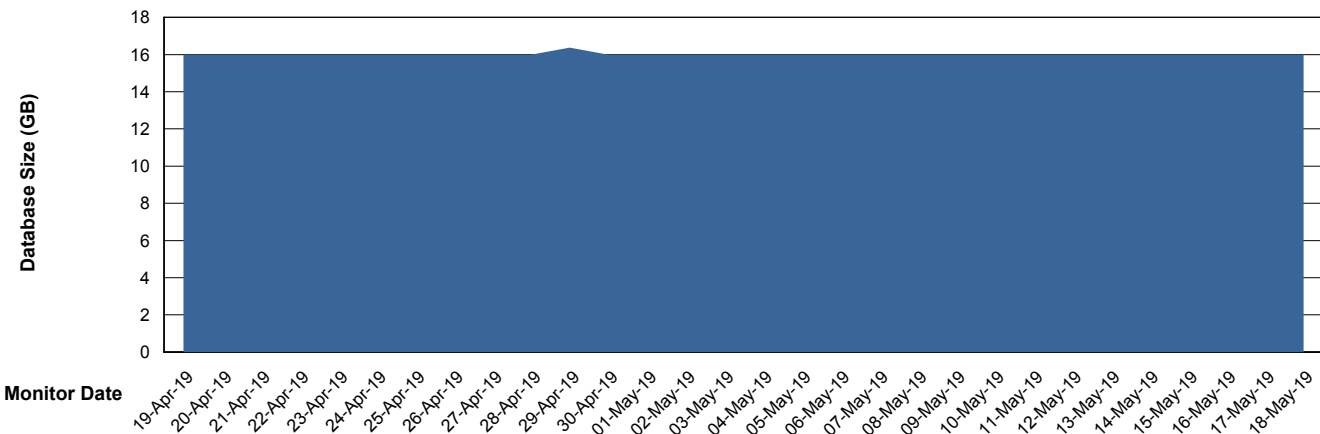

Weekly SLA Customer Report

Customer WBL_Production
Database ID 40

Database Performance WBLDB_Production

Weekly SLA Customer Report

Customer WBL_Production
Database ID 40

Database Performance WBLDB_Standby

Weekly SLA Customer Report

Customer WBL_Production
 Database ID 40

DATABASE SIZE WBLDB_Production

Database growth over last month

Database Tablespace WBLDB_Production

Date	Tablespace Name	Filesize (Gb)	Usedsize (Gb)	Percentage free
18-May-19	ABSDATA	9	6	33
	INDX	12	8	33
17-May-19	ABSDATA	9	6	33
	INDX	12	8	33
16-May-19	ABSDATA	9	6	33
	INDX	12	8	33
15-May-19	ABSDATA	9	6	33
	INDX	12	8	33
14-May-19	ABSDATA	9	6	33
	INDX	12	8	33
13-May-19	ABSDATA	9	6	33
	INDX	12	8	33
12-May-19	ABSDATA	9	6	33
	INDX	12	8	33