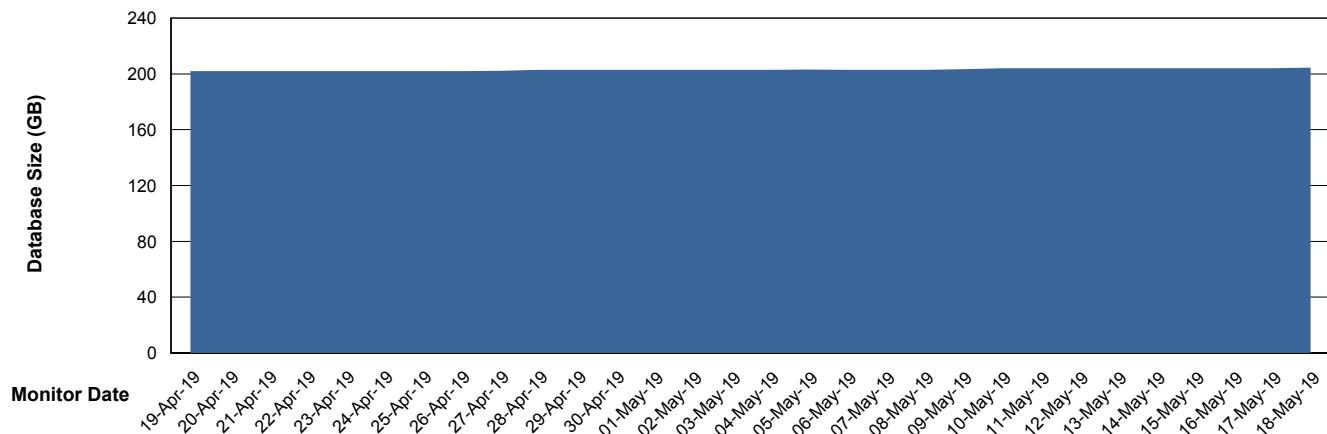

DATABASE SIZE VOSDB_Production

Database growth over last month