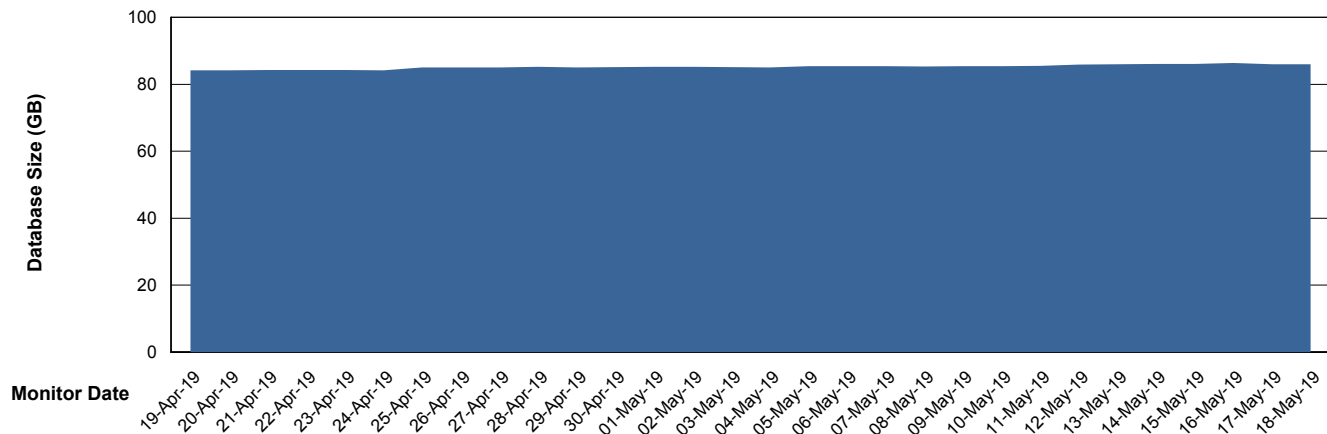

DATABASE SIZE VOSBIDB_Production

Database growth over last month