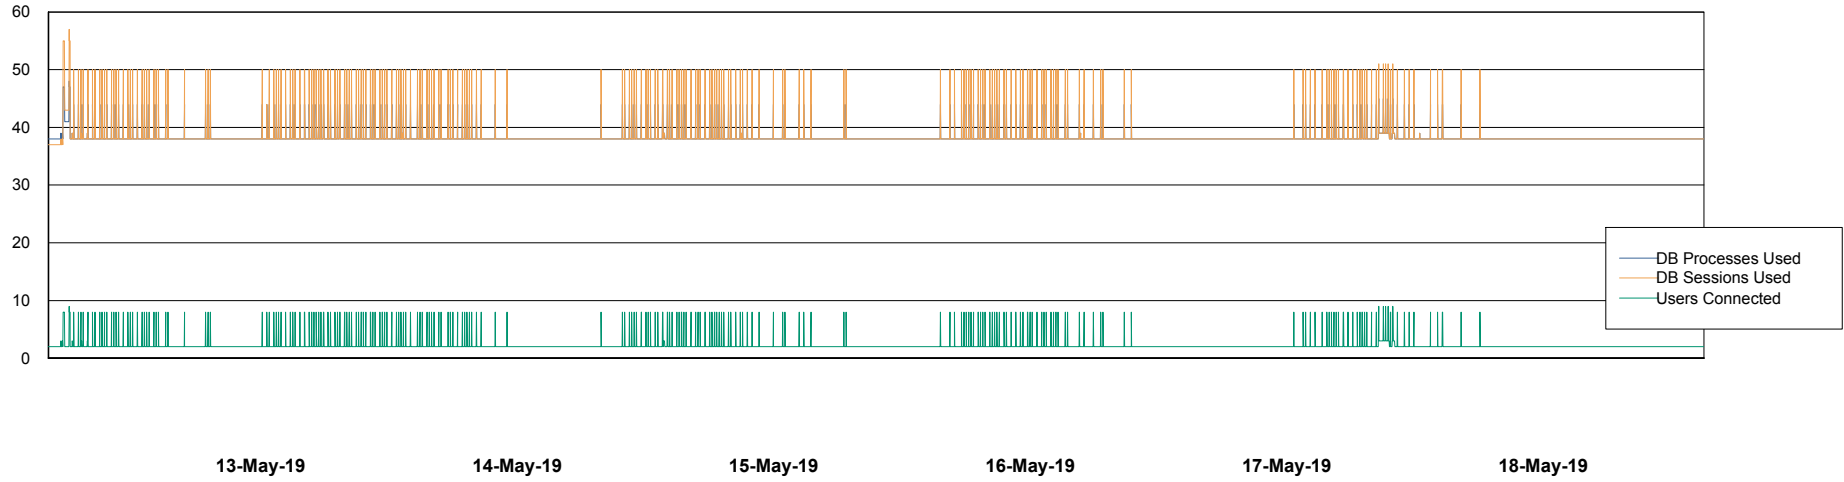

Database Performance VOSDB_Standby