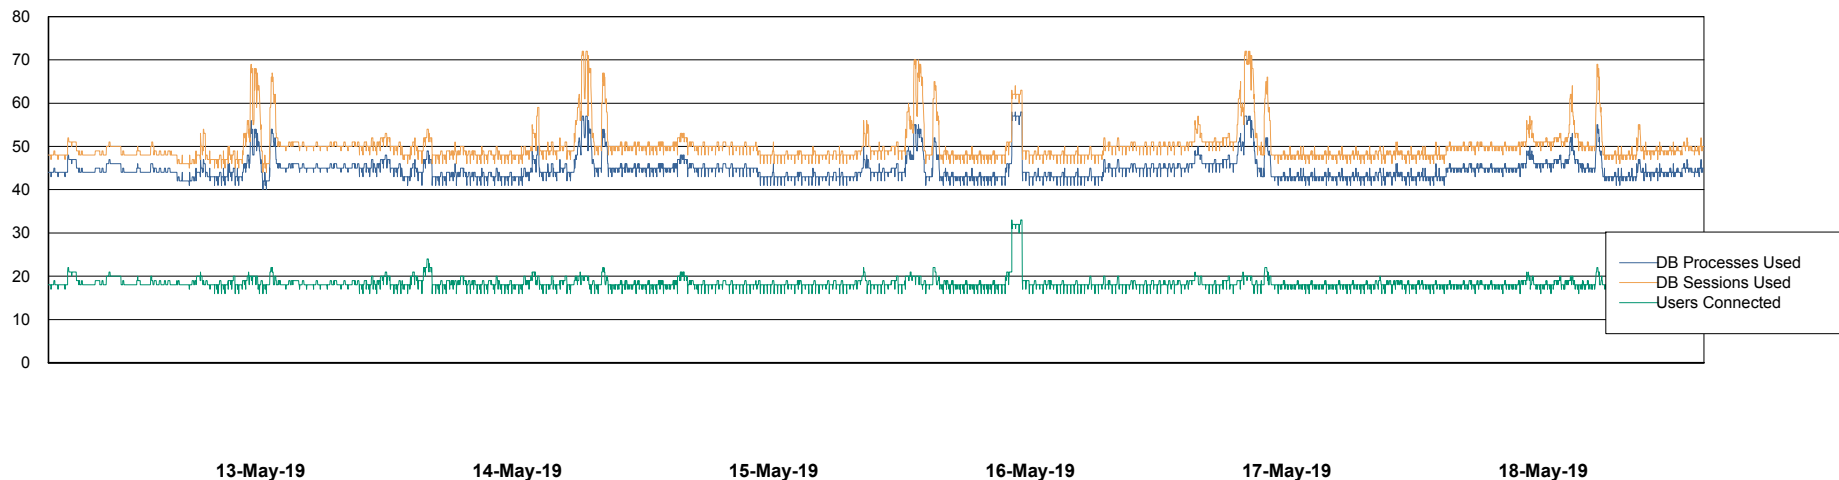

Database Performance VOSBIDB_Production