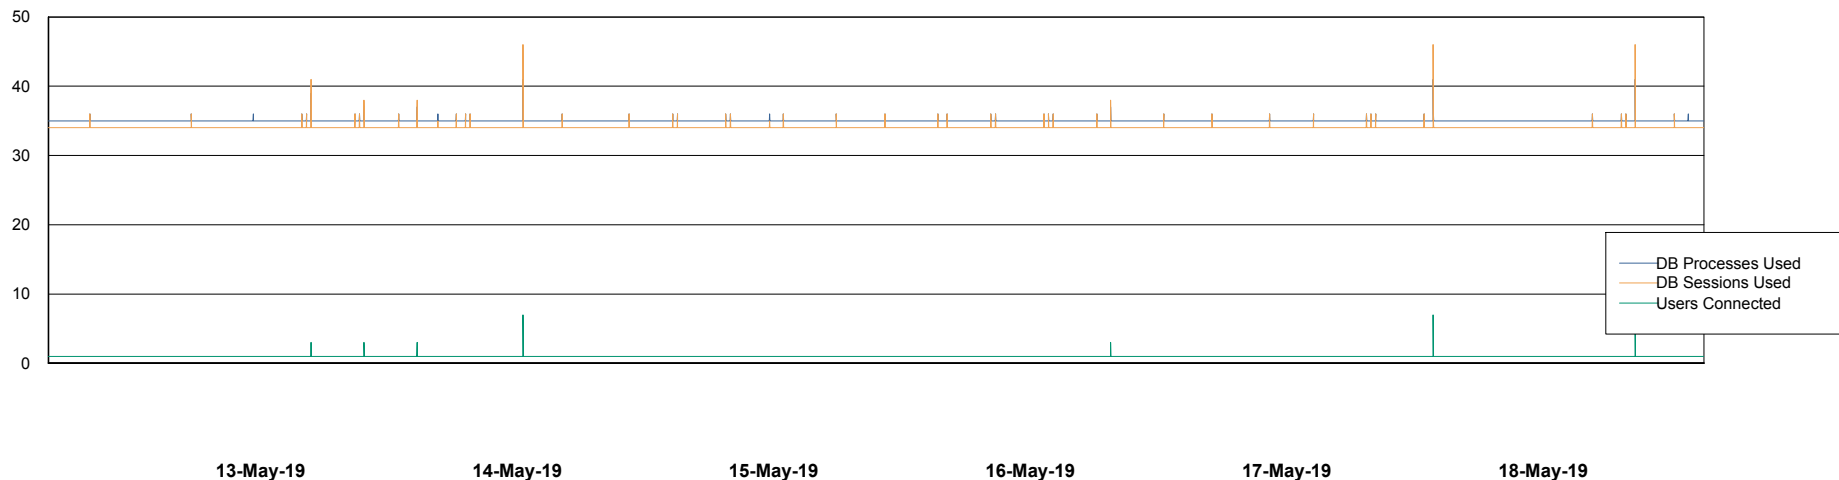

Weekly SLA Customer Report

Customer VEN_Production
Database ID 35

Database Performance ABSVEN06 Primary DB 2019

Weekly SLA Customer Report

Customer VEN_Production
Database ID 35

Database Performance ABSVEN07 Standby DB 2019