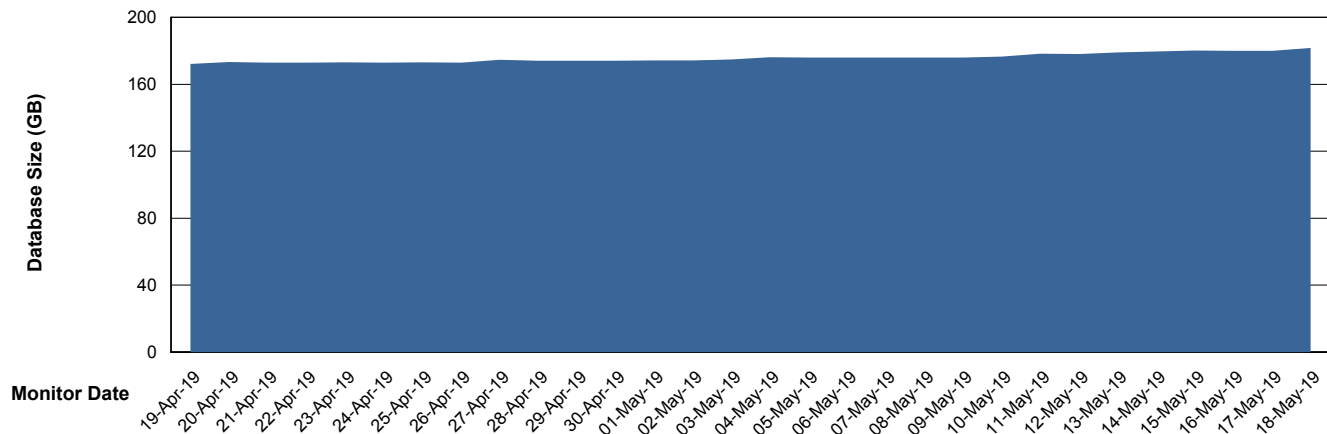

Weekly SLA Customer Report

Customer VEN_Production
Database ID 35

Database Performance VENDB_BI

13-May-19 14-May-19 15-May-19 16-May-19 17-May-19 18-May-19

13-May-19 14-May-19 15-May-19 16-May-19 17-May-19 18-May-19

Weekly SLA Customer Report

Customer VEN_Production
 Database ID 35

DATABASE SIZE ABSVEN06 Primary DB 2019

Database growth over last month

DATABASE SIZE VENDB_BI

Database growth over last month

Weekly SLA Customer Report