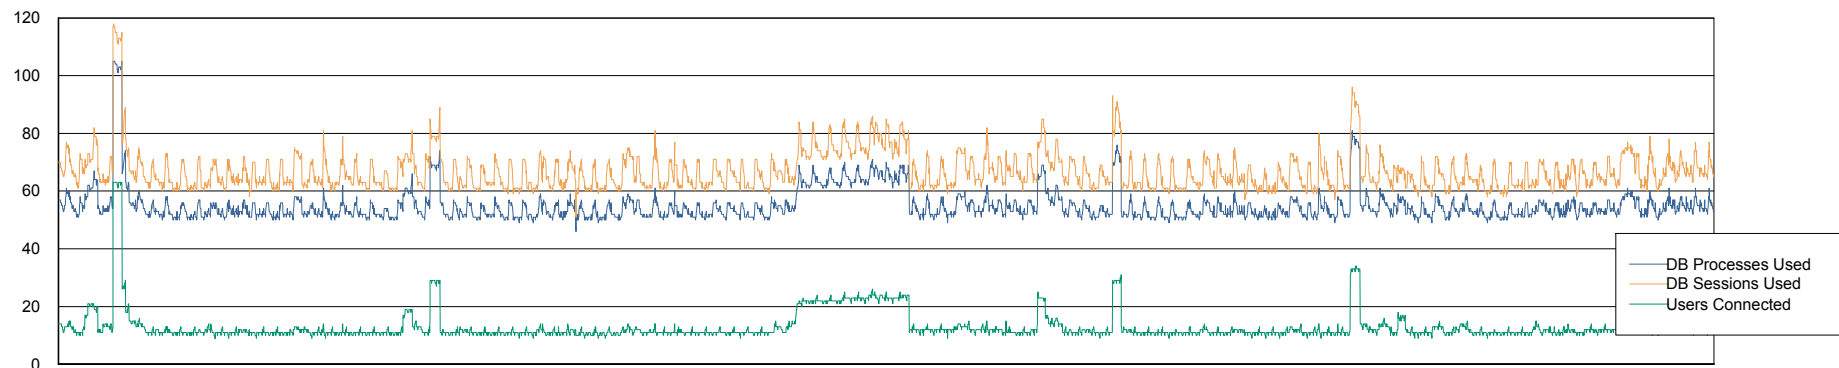

Database Performance VENDB_BI

13-May-19 14-May-19 15-May-19 16-May-19 17-May-19 18-May-19