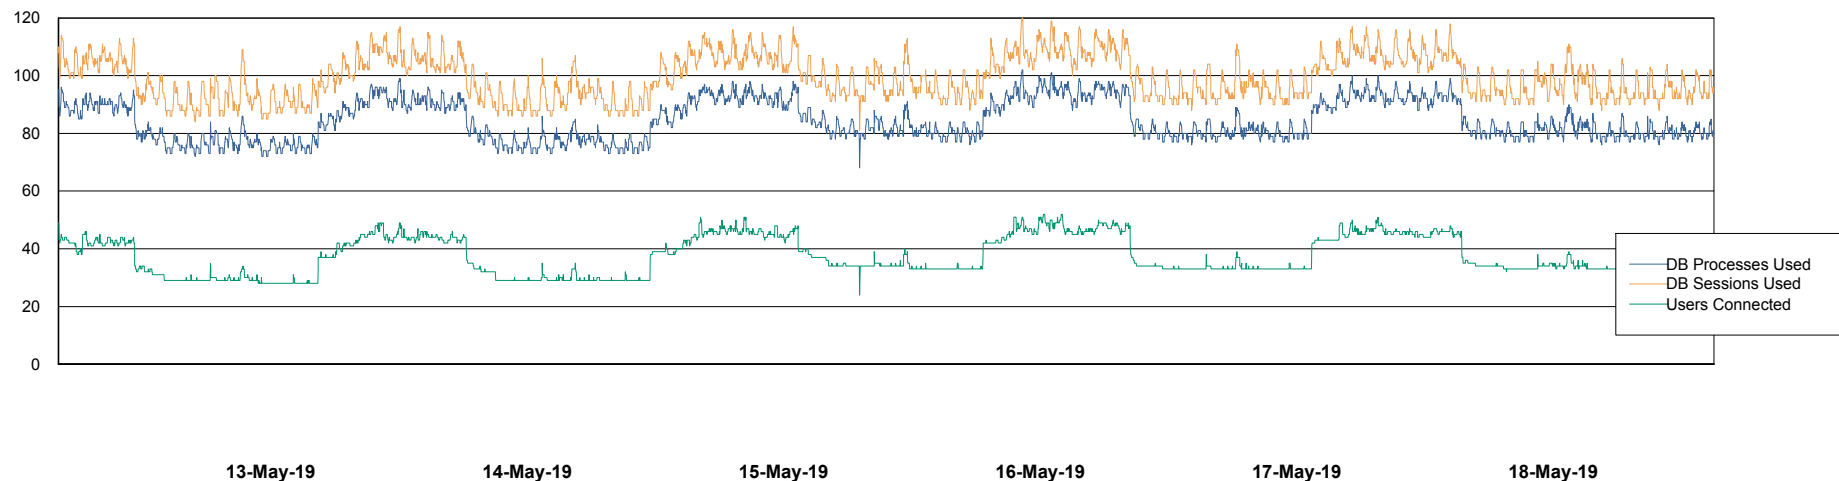

Weekly SLA Customer Report

Customer VEN_Production
Database ID 35

Harddisk Usage VEN_PRD_DB_BI

	Free disk space on c: (%)	Total disk space on c: (Gb)	Free disk space on d: (%)	Total disk space on d: (Gb)
18-May-19	52	102	62	601
17-May-19	52	102	63	601
16-May-19	52	102	63	601
15-May-19	52	102	63	601
14-May-19	52	102	63	601
13-May-19	52	102	63	601
12-May-19	52	102	63	601

Weekly SLA Customer Report

Customer VEN_Production
Database ID 35

Database Performance ABSVEN06 Primary DB 2019

Weekly SLA Customer Report

Customer VEN_Production
Database ID 35

Database Performance ABSVEN07 Standby DB 2019