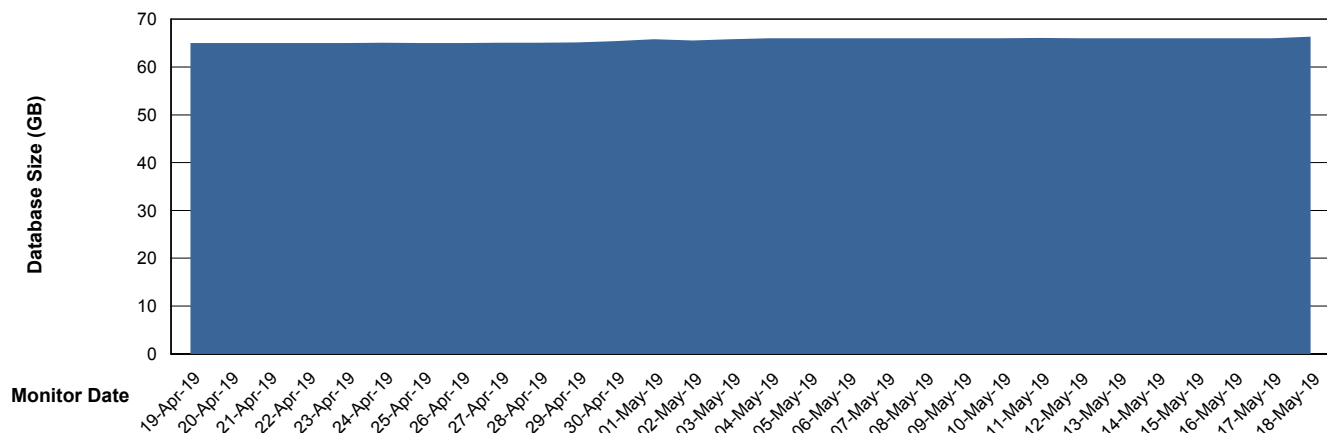

Weekly SLA Customer Report

Customer VEN_Production
 Database ID 35

DATABASE SIZE ABSVEN06 Primary DB 2019

Database growth over last month

DATABASE SIZE VENDB_BI

Database growth over last month

Weekly SLA Customer Report