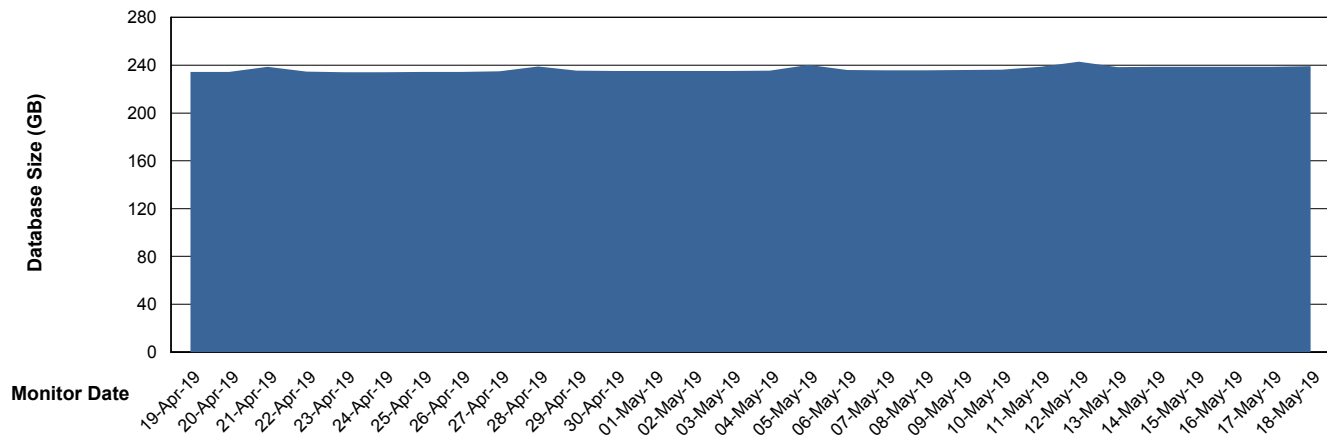

DATABASE SIZE STKDB_ABS1 Production Database

Database growth over last month

Database Tablespace STKDB_ABS1 Production Database

Date	Tablespace Name	Filesize (Gb)	Usedsize (Gb)	Percentage free
18-May-19	ABSDATA	177	107	40
	INDX	154	130	16
17-May-19	ABSDATA	177	107	40
	INDX	154	130	16
16-May-19	ABSDATA	177	107	40
	INDX	154	129	16
15-May-19	ABSDATA	177	107	40
	INDX	154	129	16
14-May-19	ABSDATA	177	107	40
	INDX	154	129	16
13-May-19	ABSDATA	177	106	40
	INDX	154	129	16
12-May-19	ABSDATA	177	106	40
	INDX	154	129	16