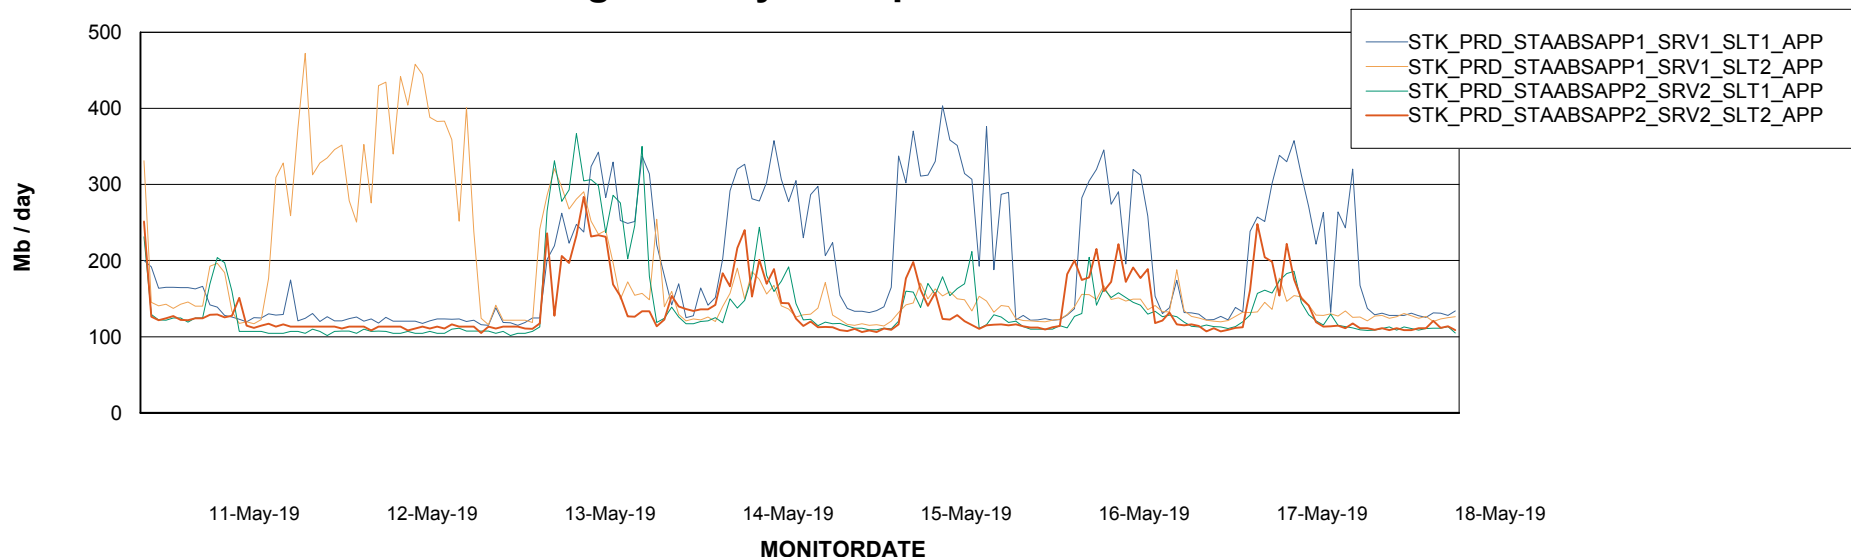

ABSSolute Application Server Services

Avg memory used per ABS Server Service