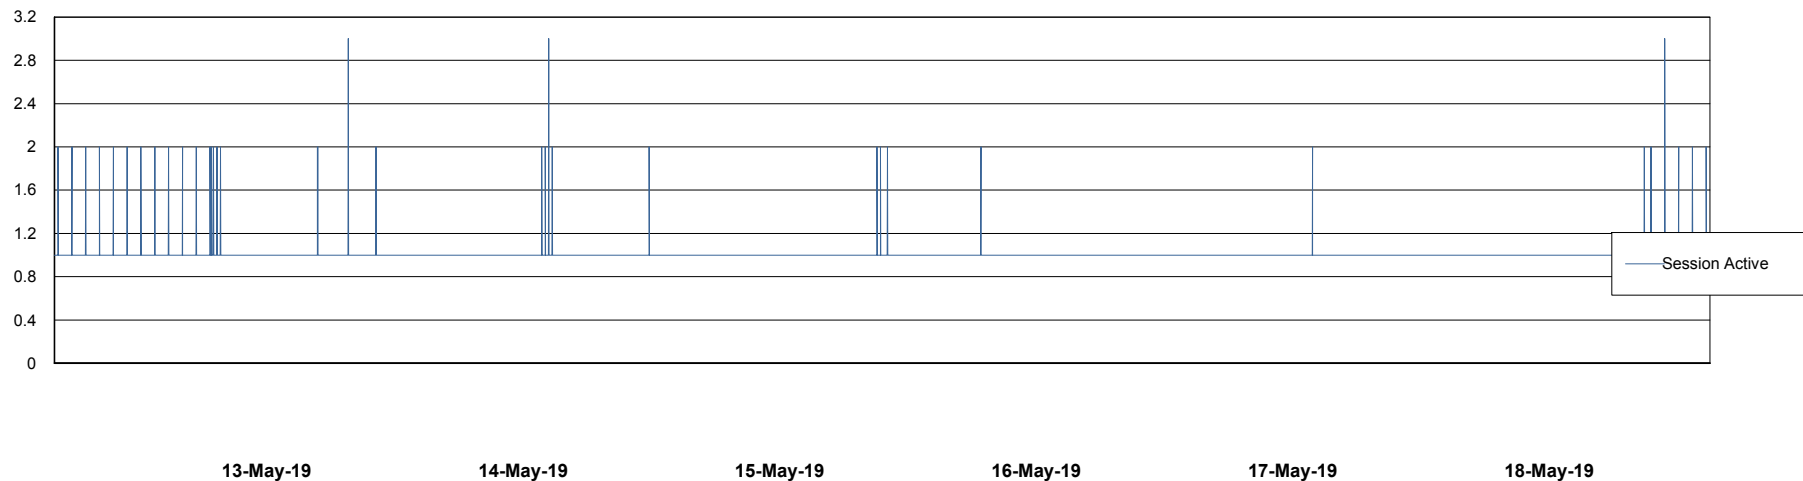

Database Performance STKDB_ABS1SB Standby Database