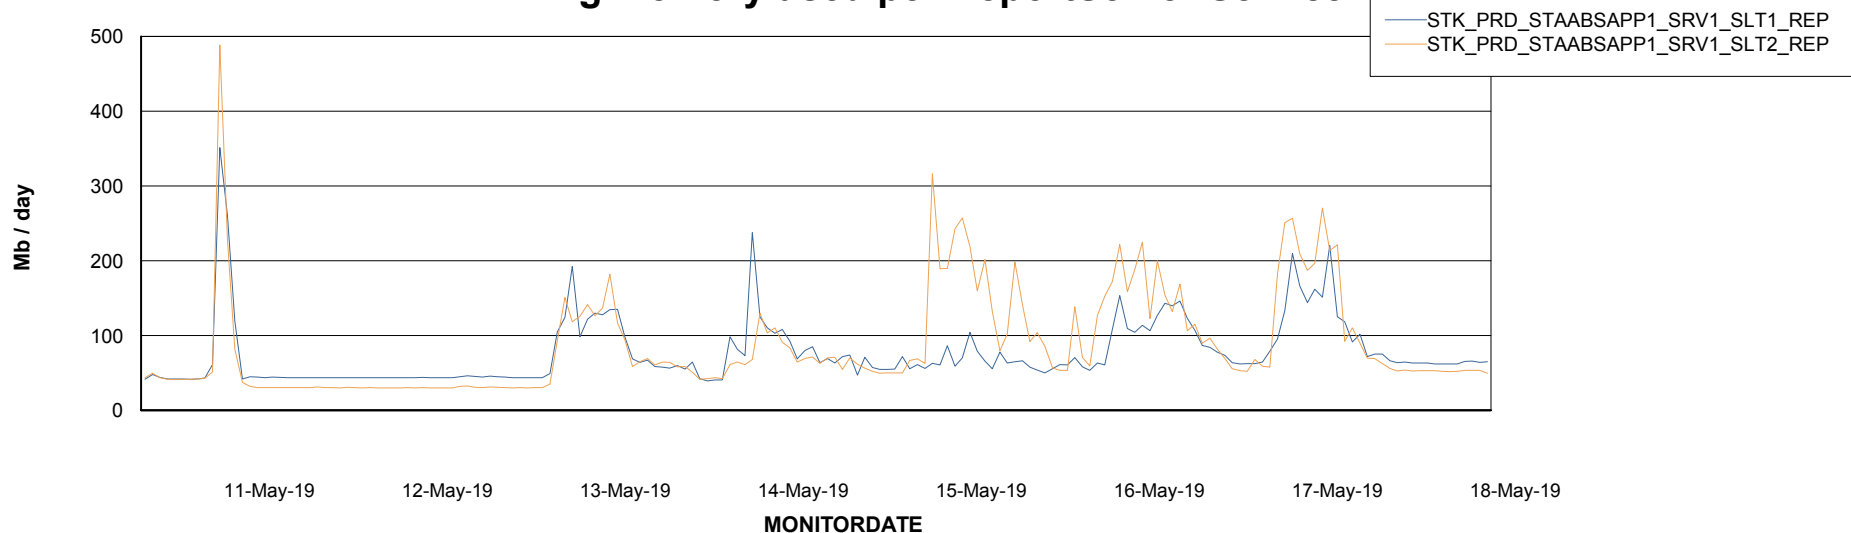

ABSSolute Application ReportServer Services

Avg memory used per ReportServer Service