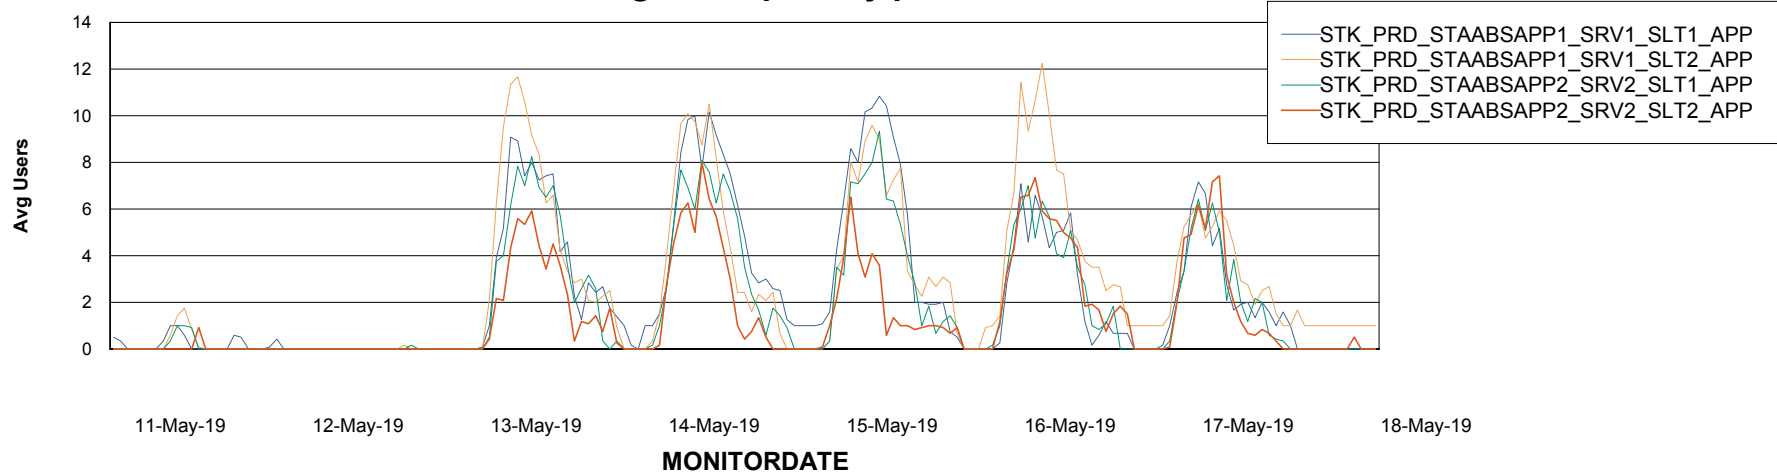

Avg users per day per ABS server