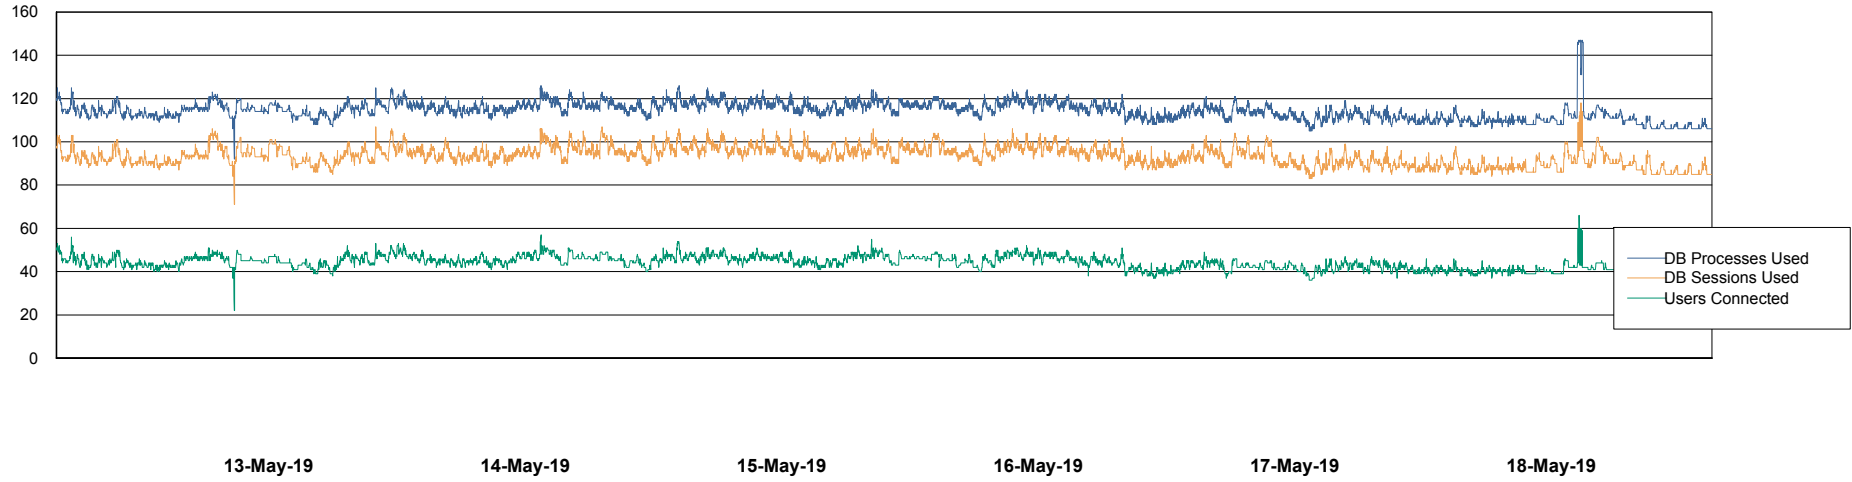

Database Performance STKDB_ABS1 Production Database