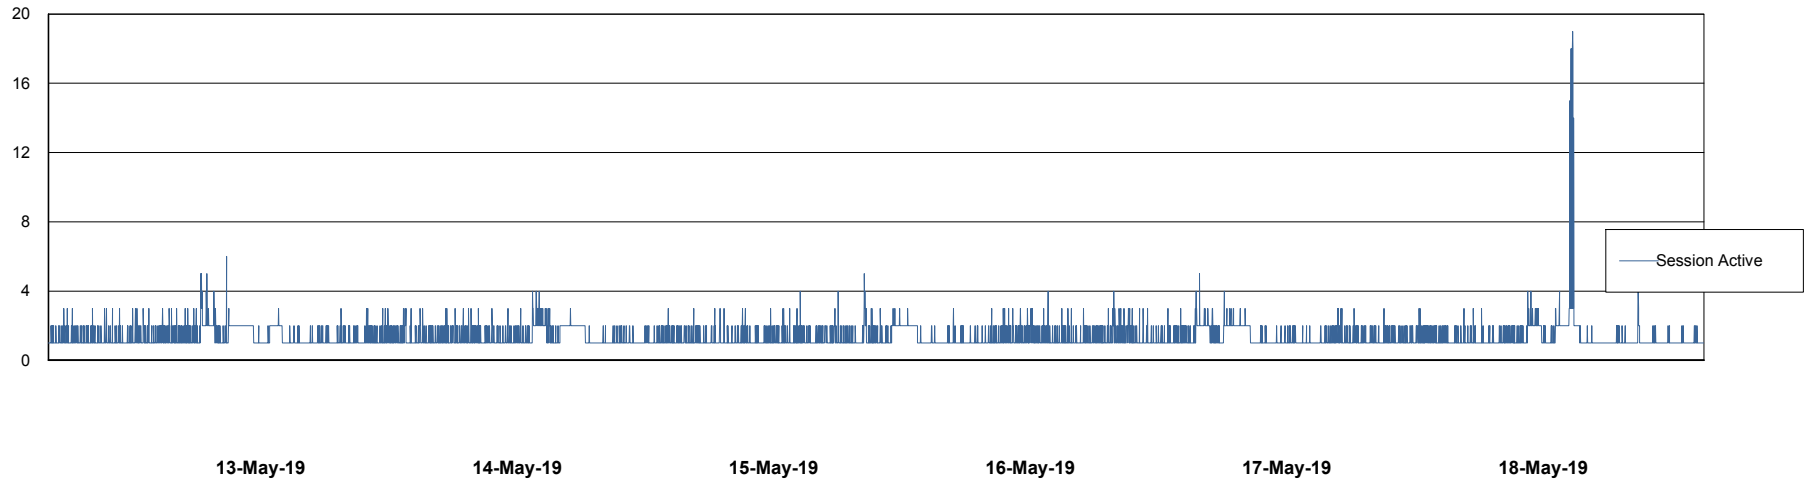

Database Performance STKDB_ABS1 Production Database