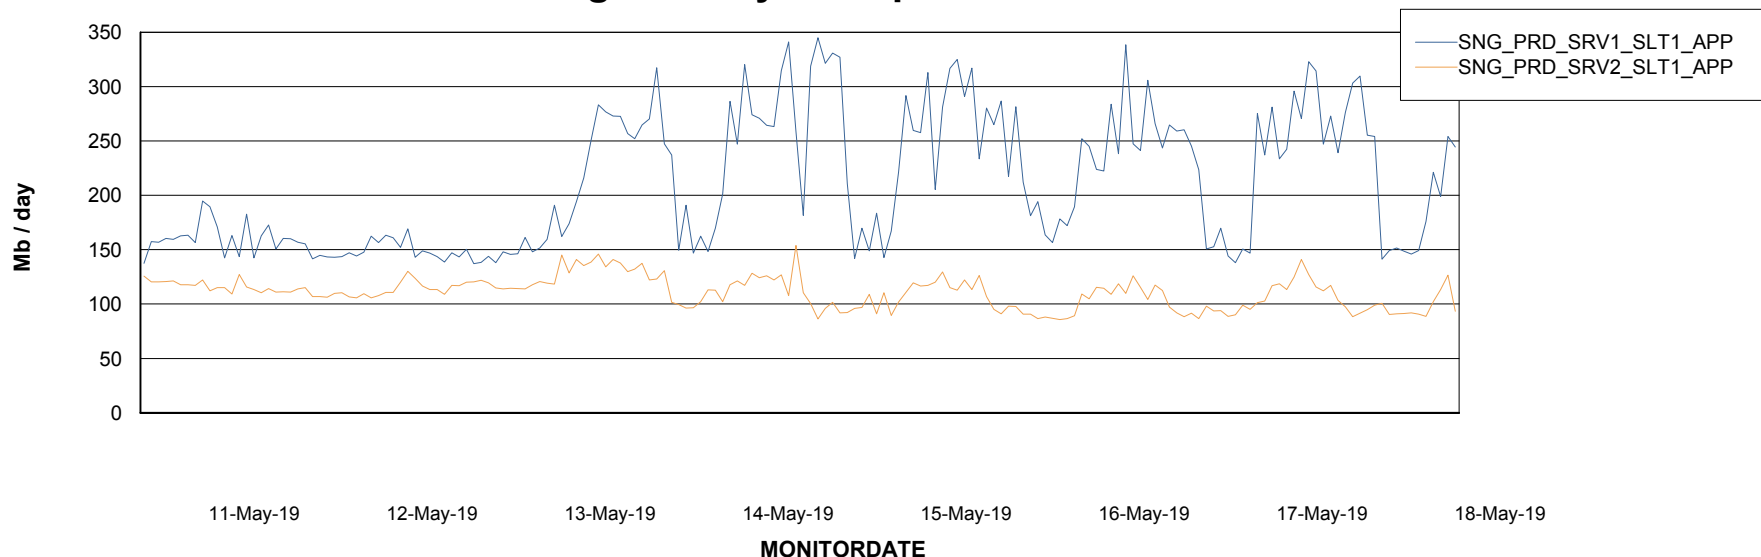

Weekly SLA Customer Report

Customer SNG_Production
Database ID 70

Database Performance SNGDB_Production

Weekly SLA Customer Report

Customer SNG_Production
 Database ID 70

DATABASE SIZE SNGDB_Production

Database growth over last month

Database Tablespace SNGDB_Production

Date	Tablespace Name	Filesize (Gb)	Usedsize (Gb)	Percentage free
18-May-19	ABSDATA	24	19	21
	INDX	75	62	17
17-May-19	ABSDATA	24	19	21
	INDX	75	62	17
16-May-19	ABSDATA	24	19	21
	INDX	75	61	19
15-May-19	ABSDATA	24	19	21
	INDX	75	61	19
14-May-19	ABSDATA	24	19	21
	INDX	75	61	19
13-May-19	ABSDATA	24	19	21
	INDX	75	61	19
12-May-19	ABSDATA	24	19	21
	INDX	75	61	19

Weekly SLA Customer Report

Customer SNG_Production
Database ID 70

ABSSolute Application Server Services

Avg memory used per ABS Server Service

Avg users per day per ABS server

Weekly SLA Customer Report

Customer SNG_Production
Database ID 70