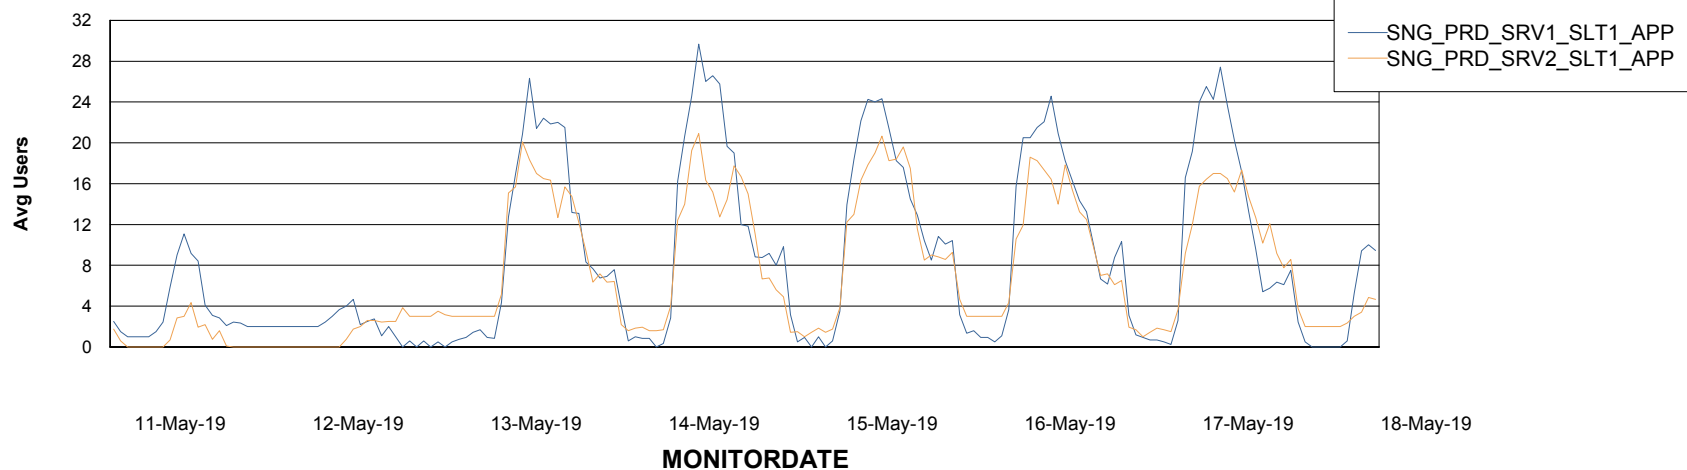

Database Tablespace SNGDB_Production

Date	Tablespace Name	Filesize (Gb)	Usedsize (Gb)	Percentage free
18-May-19	ABSDATA	24	19	21
	INDX	75	62	17
17-May-19	ABSDATA	24	19	21
	INDX	75	62	17
16-May-19	ABSDATA	24	19	21
	INDX	75	61	19
15-May-19	ABSDATA	24	19	21
	INDX	75	61	19
14-May-19	ABSDATA	24	19	21
	INDX	75	61	19
13-May-19	ABSDATA	24	19	21
	INDX	75	61	19
12-May-19	ABSDATA	24	19	21
	INDX	75	61	19

Weekly SLA Customer Report

Customer SNG_Production
Database ID 70

ABSSolute Application Server Services

Avg memory used per ABS Server Service

Avg users per day per ABS server

Weekly SLA Customer Report

Customer SNG_Production
Database ID 70