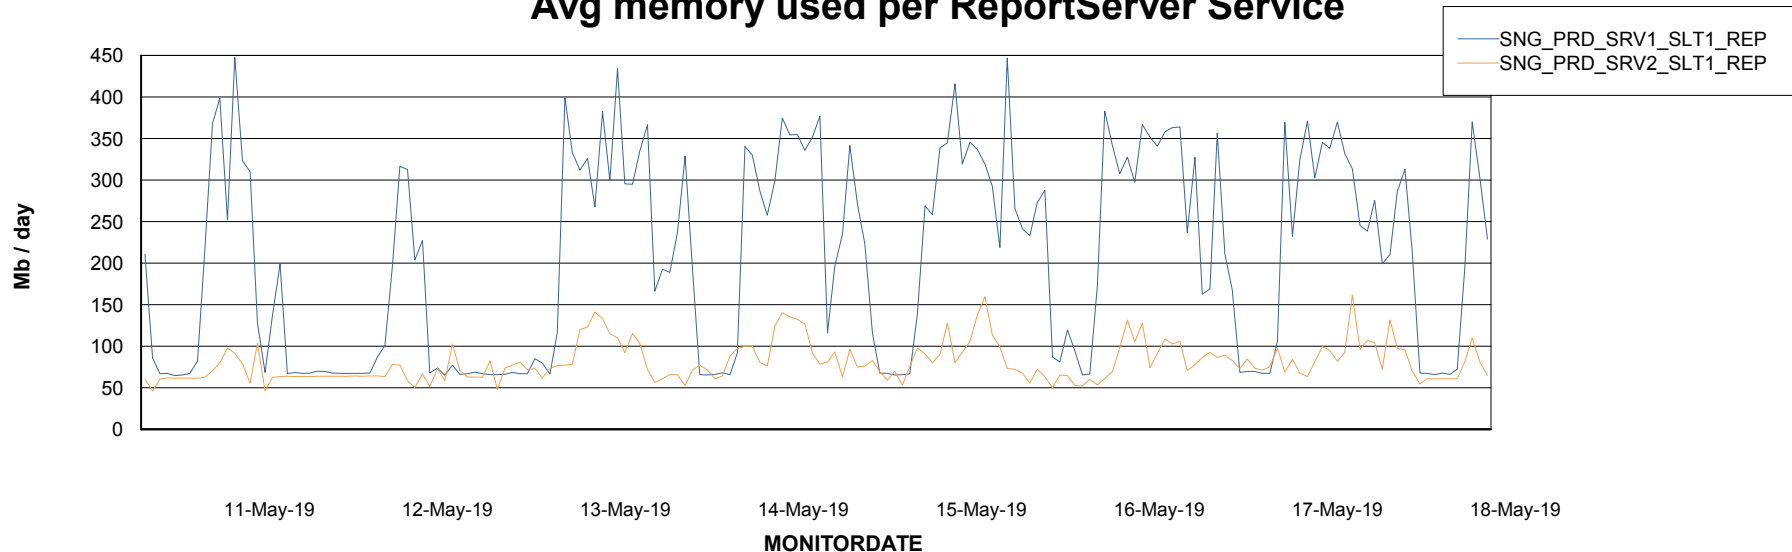

ABSSolute Application ReportServer Services

Avg memory used per ReportServer Service