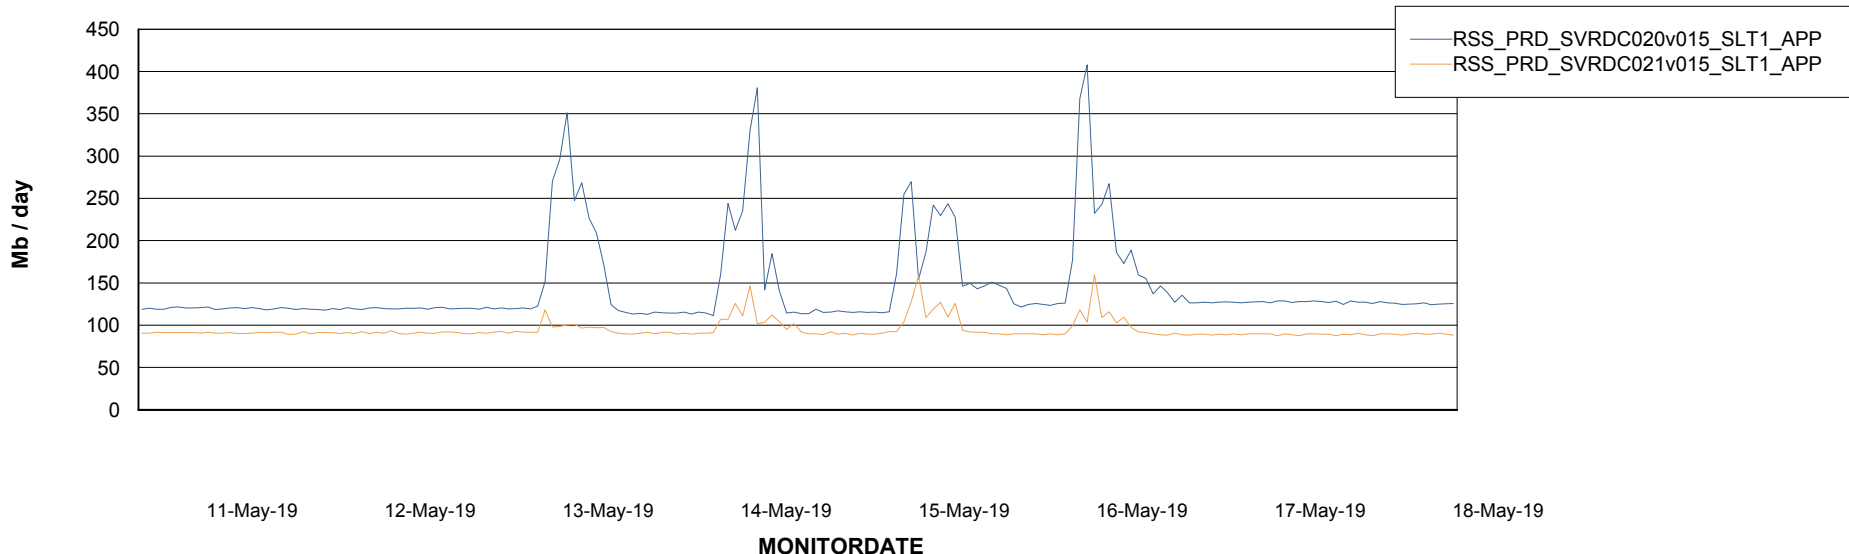

Weekly SLA Customer Report

Customer RSS Production
Database ID 52

Database Performance RSSDB_Production

Weekly SLA Customer Report

Customer RSS Production
Database ID 52

Database Performance RSSDB_Standby

Weekly SLA Customer Report

Customer RSS Production
 Database ID 52

DATABASE SIZE RSSDB_Production

Database growth over last month

Database Tablespace RSSDB_Production

Date	Tablespace Name	Filesize (Gb)	Usedsize (Gb)	Percentage free
18-May-19	ABSDATA	30,000	23,165	23
	INDX	40,000	30,859	23
17-May-19	ABSDATA	30,000	23,165	23
	INDX	40,000	30,859	23
16-May-19	ABSDATA	30,000	23,165	23
	INDX	40,000	30,859	23
15-May-19	ABSDATA	30,000	23,147	23
	INDX	40,000	30,828	23
14-May-19	ABSDATA	30,000	23,059	23
	INDX	40,000	30,726	23
13-May-19	ABSDATA	30,000	23,050	23
	INDX	40,000	30,666	23
12-May-19	ABSDATA	30,000	22,984	23
	INDX	40,000	30,556	24

Weekly SLA Customer Report

Customer RSS Production
Database ID 52

ABSSolute Application Server Services

Avg memory used per ABS Server Service

Avg users per day per ABS server

Weekly SLA Customer Report

Customer RSS Production
Database ID 52