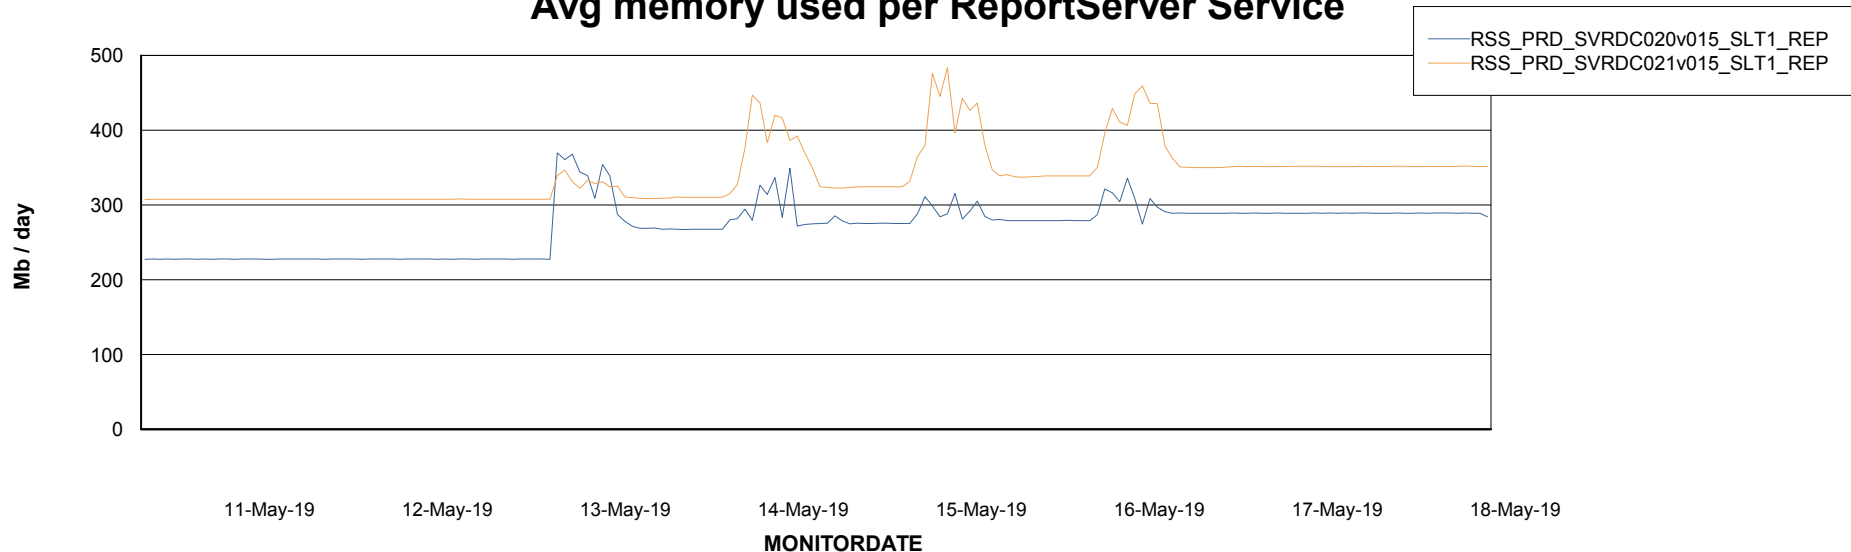

ABSSolute Application ReportServer Services

Avg memory used per ReportServer Service