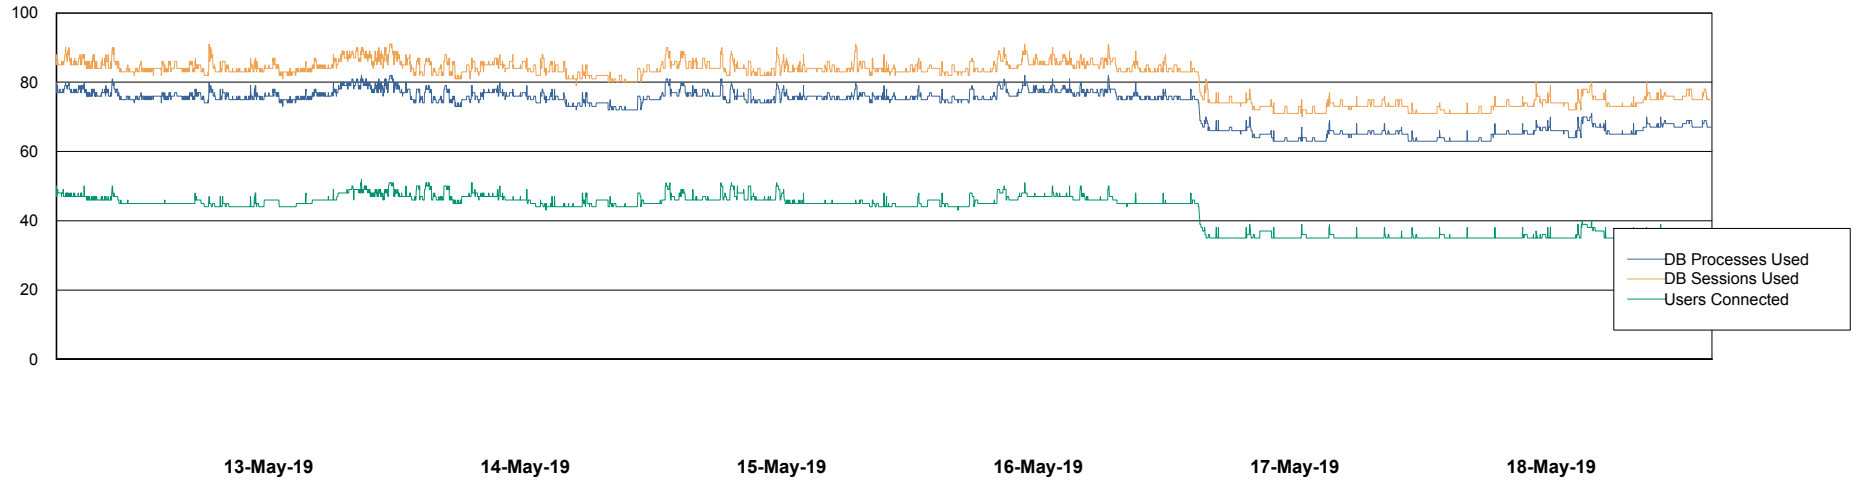

Database Performance RSSDB_Production