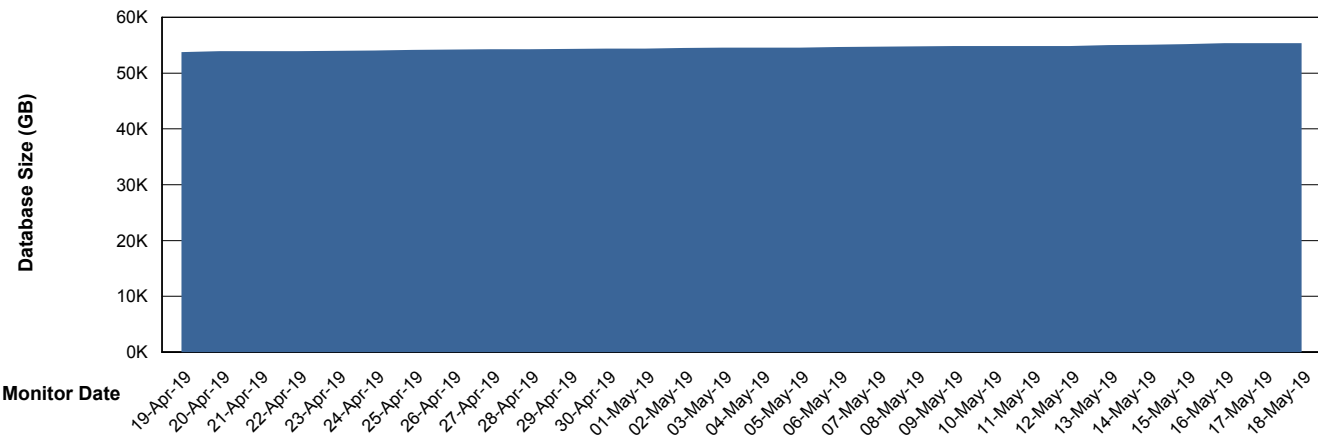

DATABASE SIZE RSSDB_Production

Database growth over last month

Database Tablespace RSSDB_Production

Date	Tablespace Name	Filesize (Gb)	Usedsize (Gb)	Percentage free
18-May-19	ABSDATA	30,000	23,165	23
	INDX	40,000	30,859	23
17-May-19	ABSDATA	30,000	23,165	23
	INDX	40,000	30,859	23
16-May-19	ABSDATA	30,000	23,165	23
	INDX	40,000	30,859	23
15-May-19	ABSDATA	30,000	23,147	23
	INDX	40,000	30,828	23
14-May-19	ABSDATA	30,000	23,059	23
	INDX	40,000	30,726	23
13-May-19	ABSDATA	30,000	23,050	23
	INDX	40,000	30,666	23
12-May-19	ABSDATA	30,000	22,984	23
	INDX	40,000	30,556	24