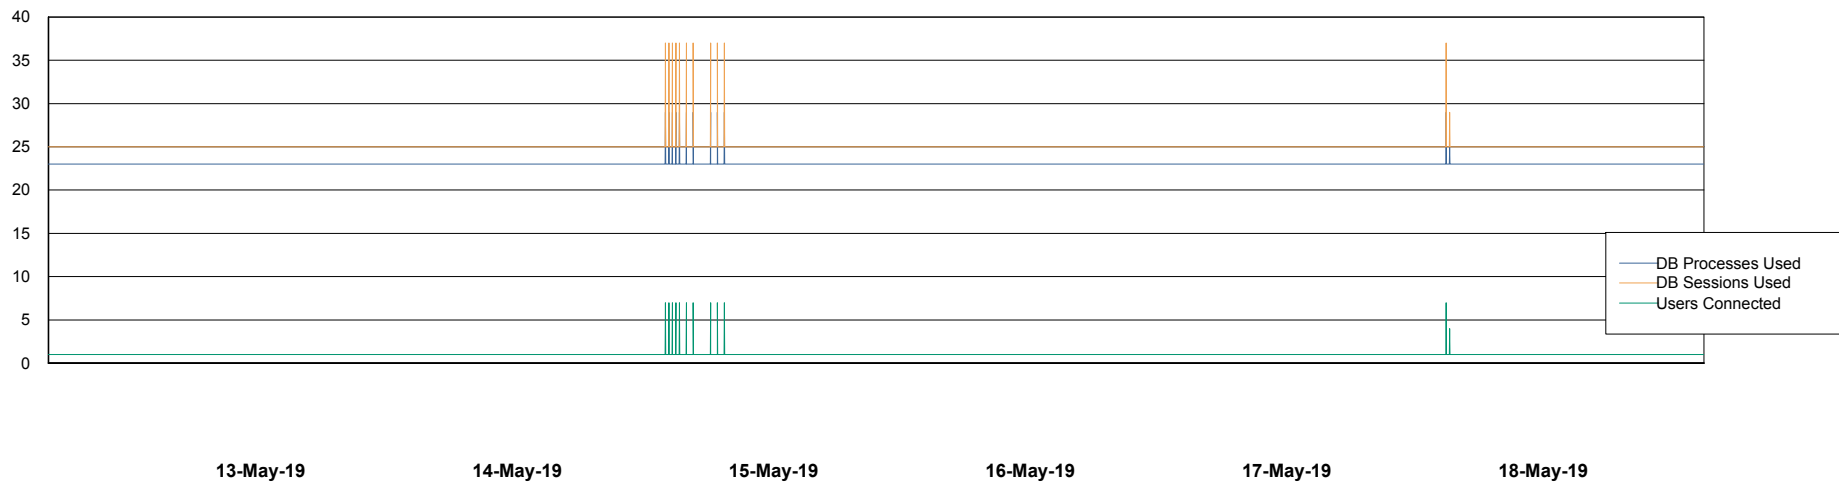

Weekly SLA Customer Report

Customer RSS Production
Database ID 52

Database Performance RSSDB_Production

Weekly SLA Customer Report

Customer RSS Production
Database ID 52

Database Performance RSSDB_Standby

Weekly SLA Customer Report