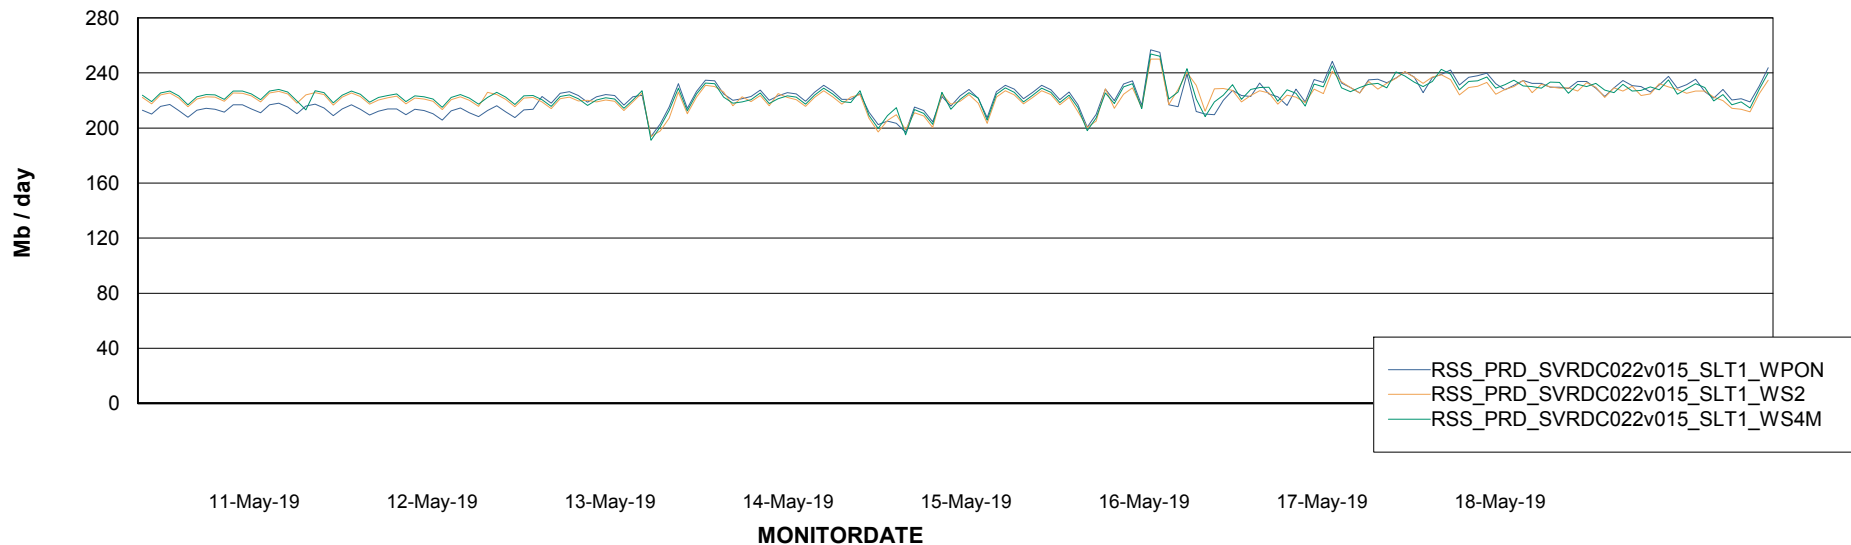

ABSSolute Application ReportServer Services

Avg memory used per ReportServer Service

Weekly SLA Customer Report

Customer RSS Production
Database ID 52

ABSSolute Web Component Services

Avg memory used per ABS Web component