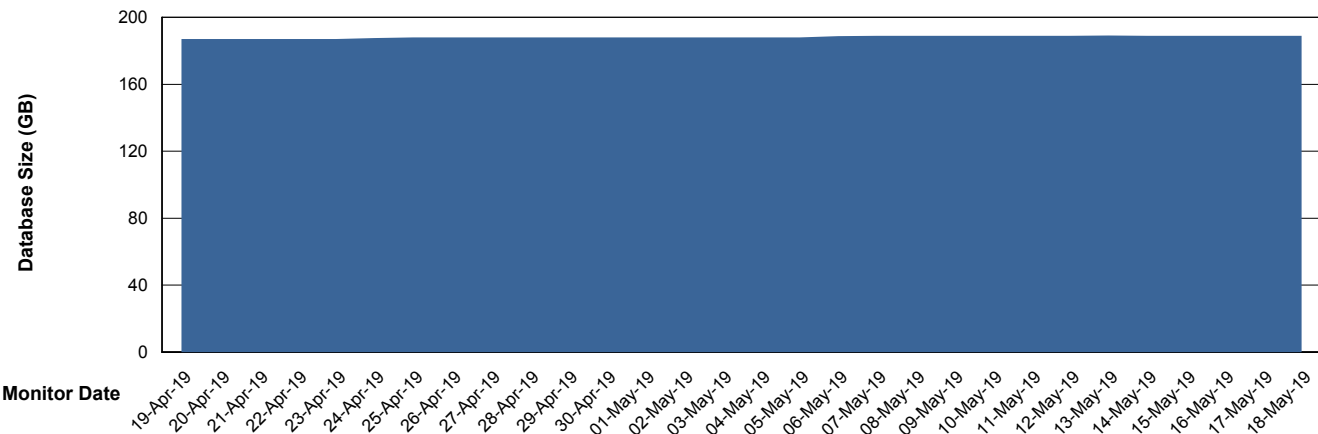

Database growth over last month

Database Tablespace PHSDB_Production

Date	Tablespace Name	Filesize (Gb)	Usedsize (Gb)	Percentage free
18-May-19	ABSDATA	214	176	18
	INDX	12	11	8
17-May-19	ABSDATA	214	176	18
	INDX	12	11	8
16-May-19	ABSDATA	214	175	18
	INDX	12	11	8
15-May-19	ABSDATA	214	175	18
	INDX	12	11	8
14-May-19	ABSDATA	214	175	18
	INDX	12	11	8
13-May-19	ABSDATA	214	175	18
	INDX	12	11	8
12-May-19	ABSDATA	214	175	18
	INDX	12	11	8