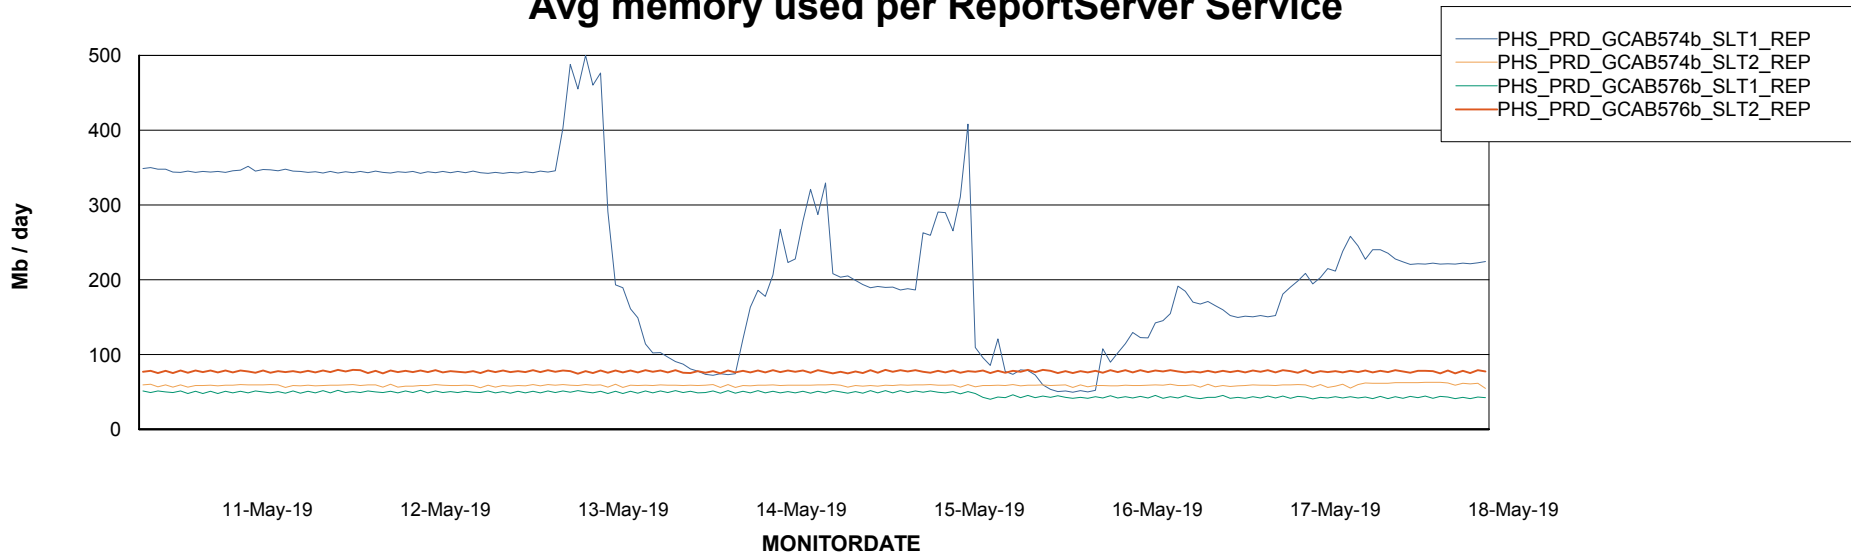

ABSSolute Application ReportServer Services

Avg memory used per ReportServer Service