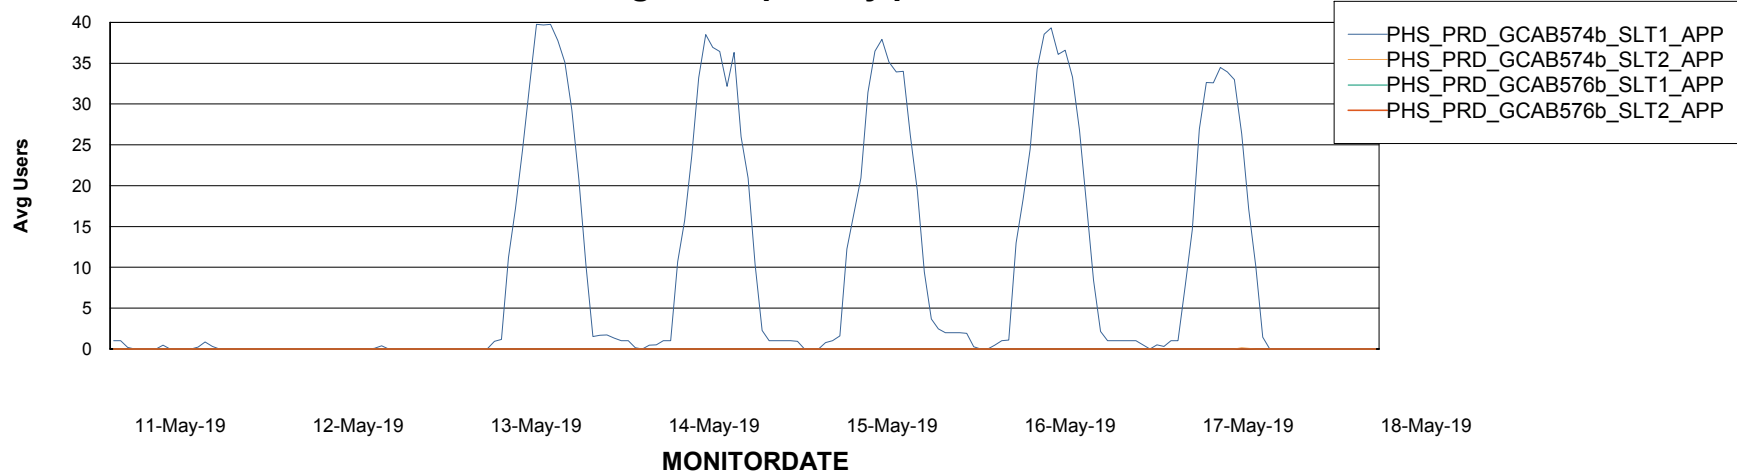

Avg users per day per ABS server