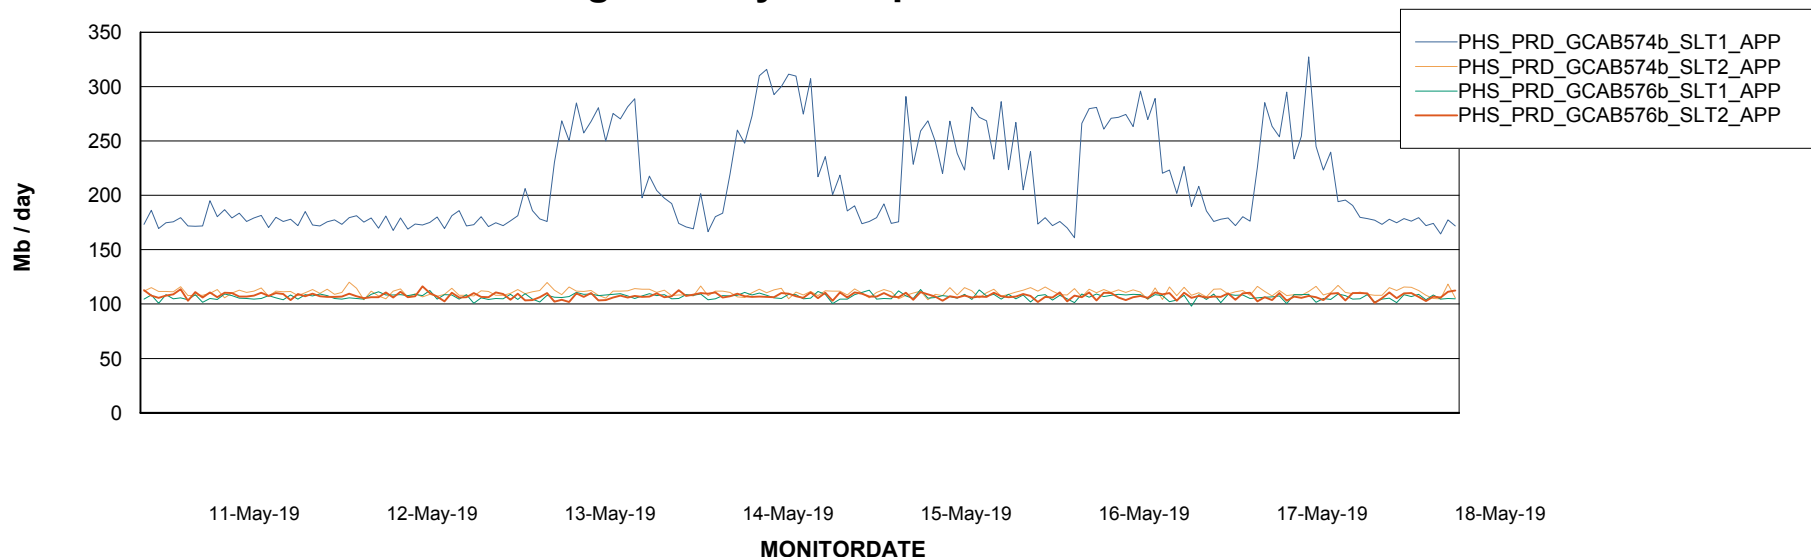

ABSolute Application Server Services

Avg memory used per ABS Server Service