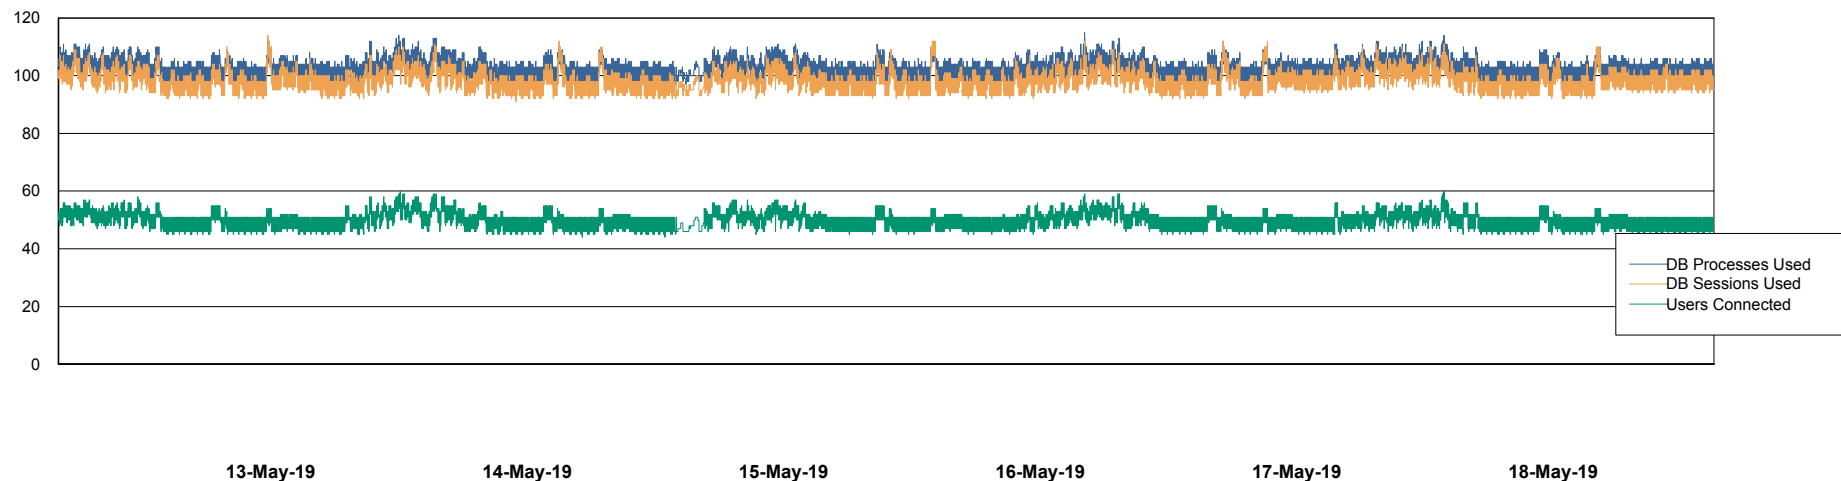

Database Performance PHSDB_Production