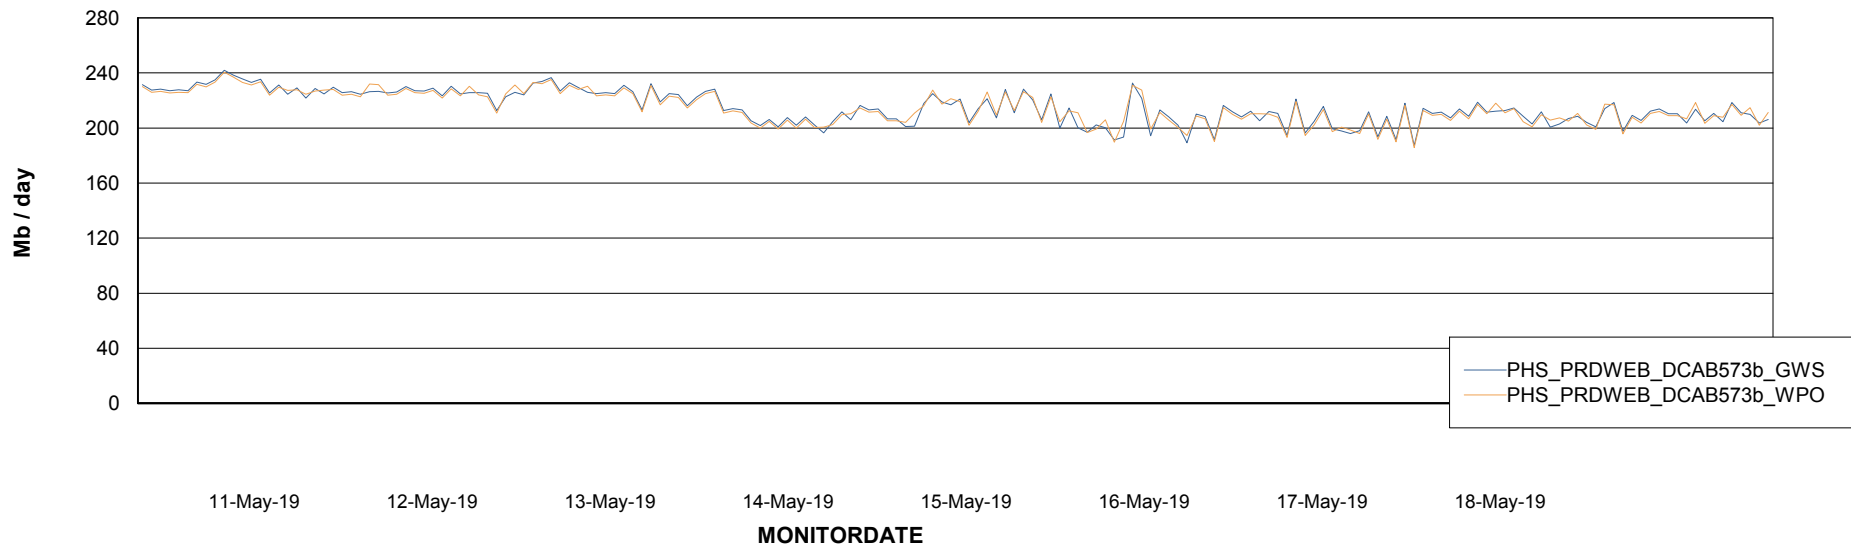

ABSSolute Web Component Services

Avg memory used per ABS Web component