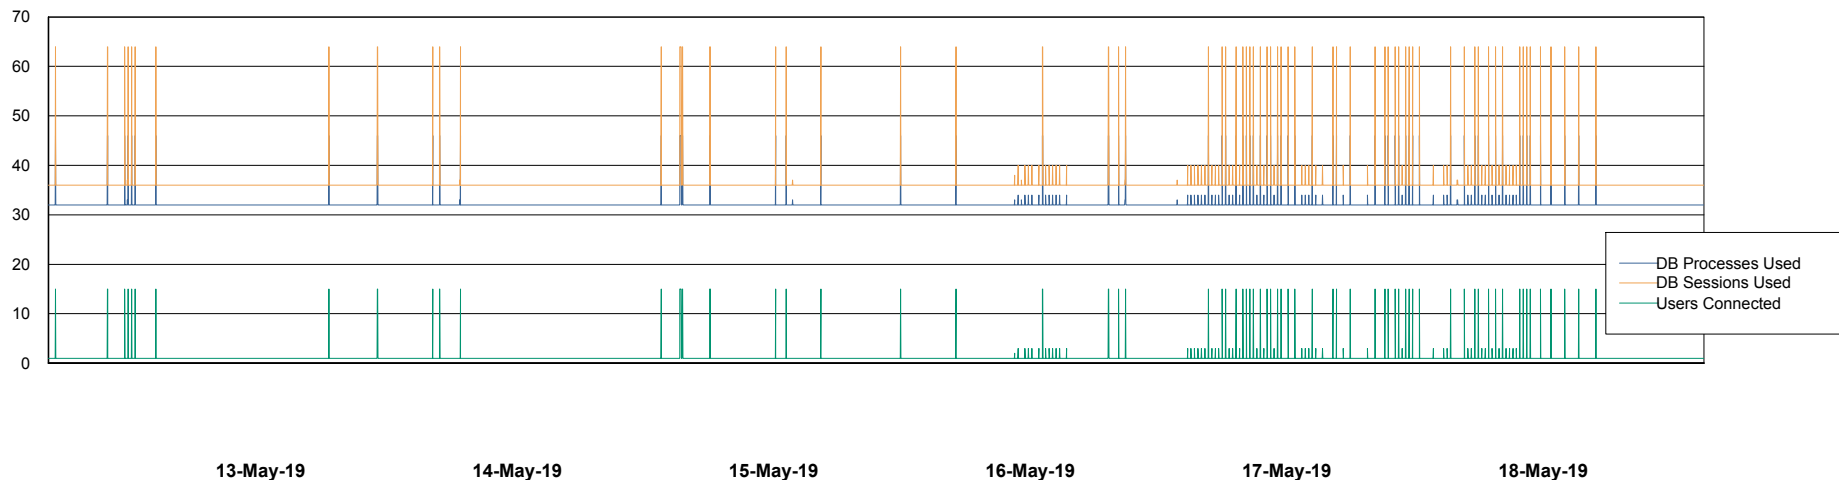

Weekly SLA Customer Report

Customer PCO Production
Database ID 44

Database Performance PCODB_Production

Weekly SLA Customer Report

Customer PCO Production
Database ID 44

Database Performance PCODB_Standby

Weekly SLA Customer Report