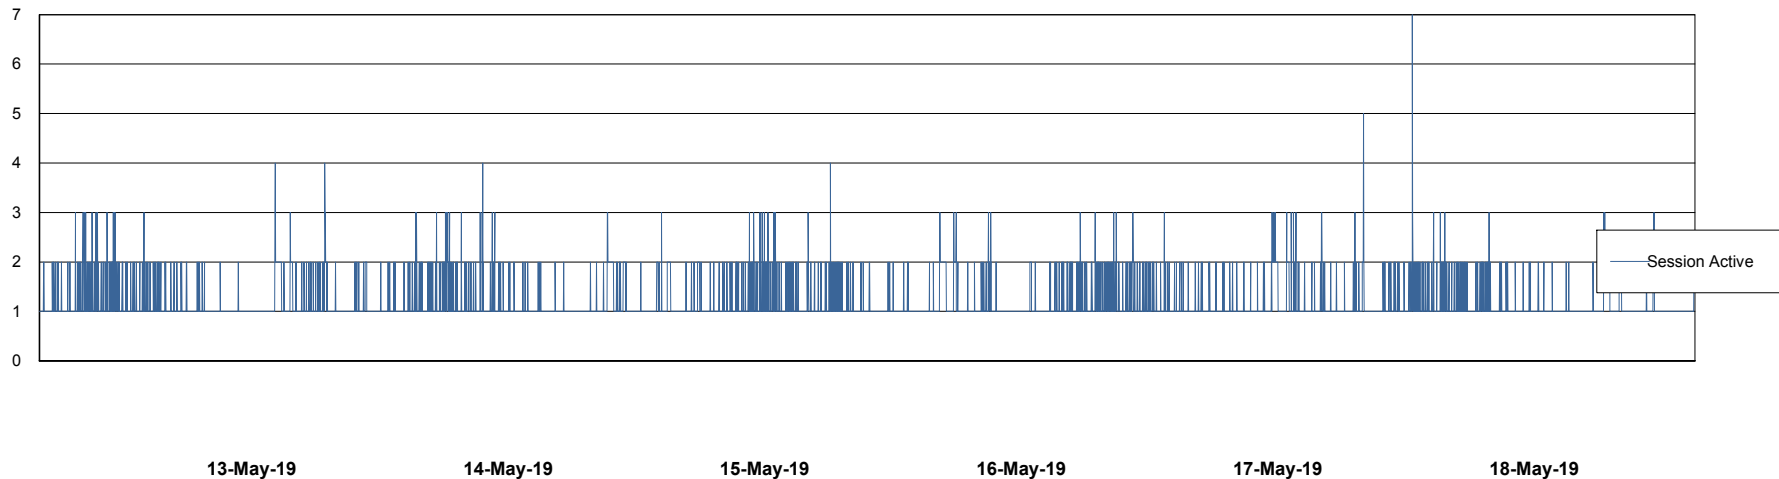

Harddisk Usage PCO_PRD_ORACLE2

| | Free disk space on c: (%) | Total disk space on c: (Gb) | Free disk space on d: (%) | Total disk space on d: (Gb) |
|-----------|---------------------------|-----------------------------|---------------------------|-----------------------------|
| 18-May-19 | 76 | 279 | 48 | 838 |
| 17-May-19 | 76 | 279 | 48 | 838 |
| 16-May-19 | 76 | 279 | 48 | 838 |
| 15-May-19 | 76 | 279 | 48 | 838 |
| 14-May-19 | 76 | 279 | 49 | 838 |
| 13-May-19 | 76 | 279 | 49 | 838 |
| 12-May-19 | 76 | 279 | 49 | 838 |

Weekly SLA Customer Report

Customer PCO Production
Database ID 44

Database Performance PCODB_Production

Weekly SLA Customer Report

Customer PCO Production
Database ID 44

Database Performance PCODB_Standby

Weekly SLA Customer Report