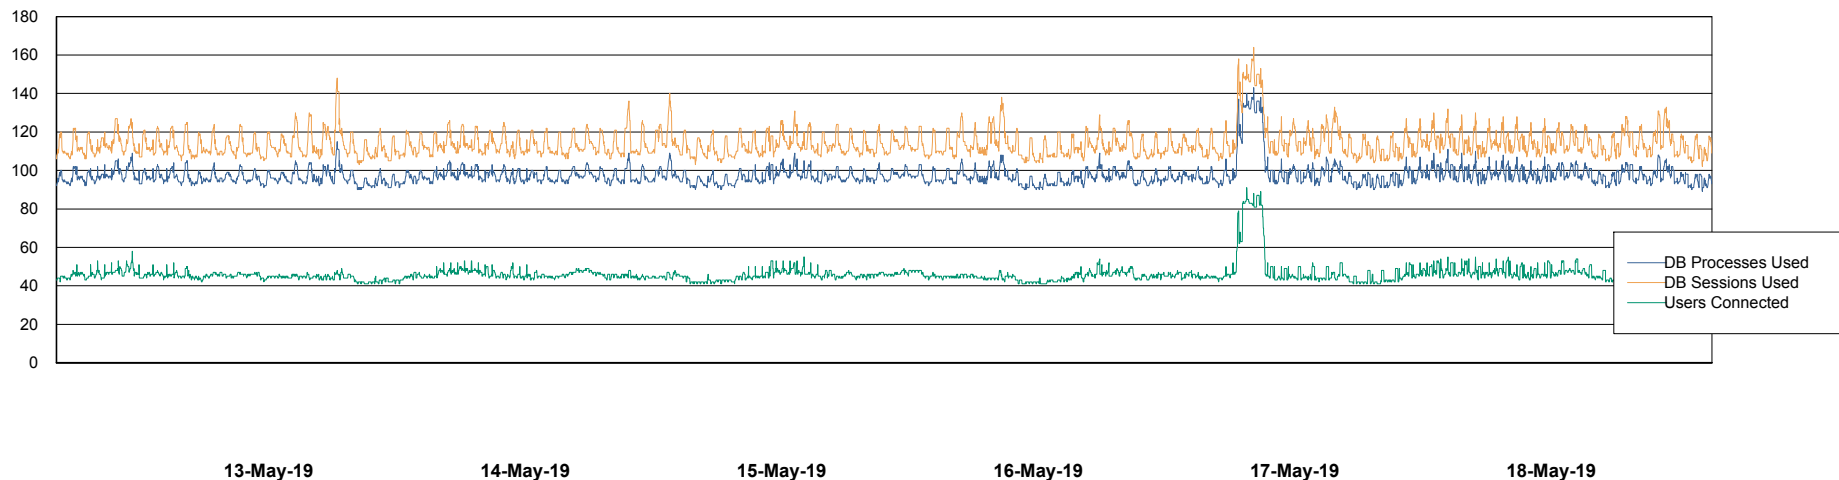

Weekly SLA Customer Report

Customer PCO Production
Database ID 44

Database Performance PCODB_Production

Weekly SLA Customer Report

Customer PCO Production
Database ID 44

Database Performance PCODB_Standby

Weekly SLA Customer Report