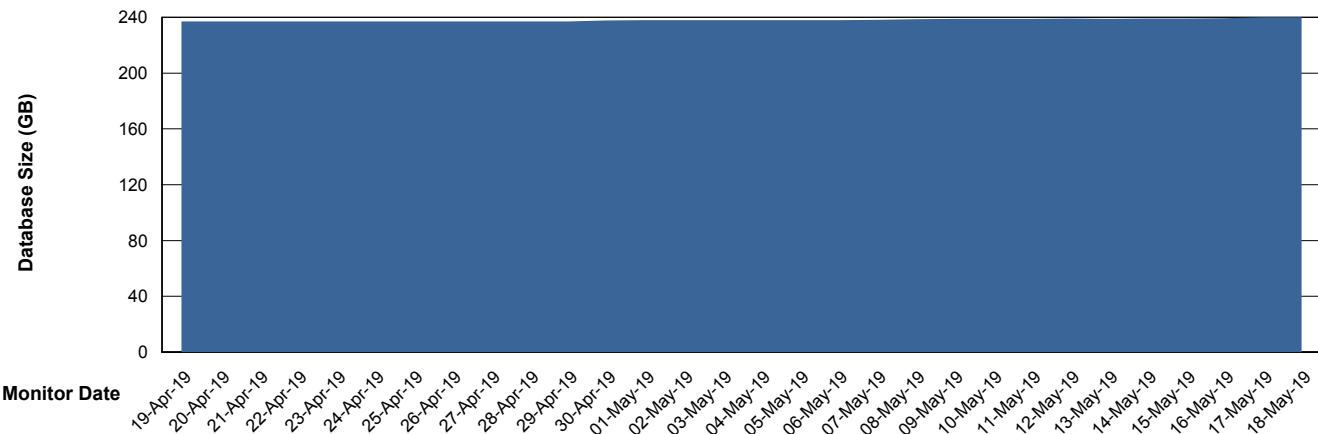

Database growth over last month

Database Tablespace PCODB_Production

Date	Tablespace Name	Filesize (Gb)	Usedsize (Gb)	Percentage free
18-May-19	ABSDATA	150	86	43
	INDX	200	121	40
17-May-19	ABSDATA	150	86	43
	INDX	200	121	40
16-May-19	ABSDATA	150	86	43
	INDX	200	121	40
15-May-19	ABSDATA	150	86	43
	INDX	200	121	40
14-May-19	ABSDATA	150	86	43
	INDX	200	121	40
13-May-19	ABSDATA	150	86	43
	INDX	200	120	40
12-May-19	ABSDATA	150	86	43
	INDX	200	120	40