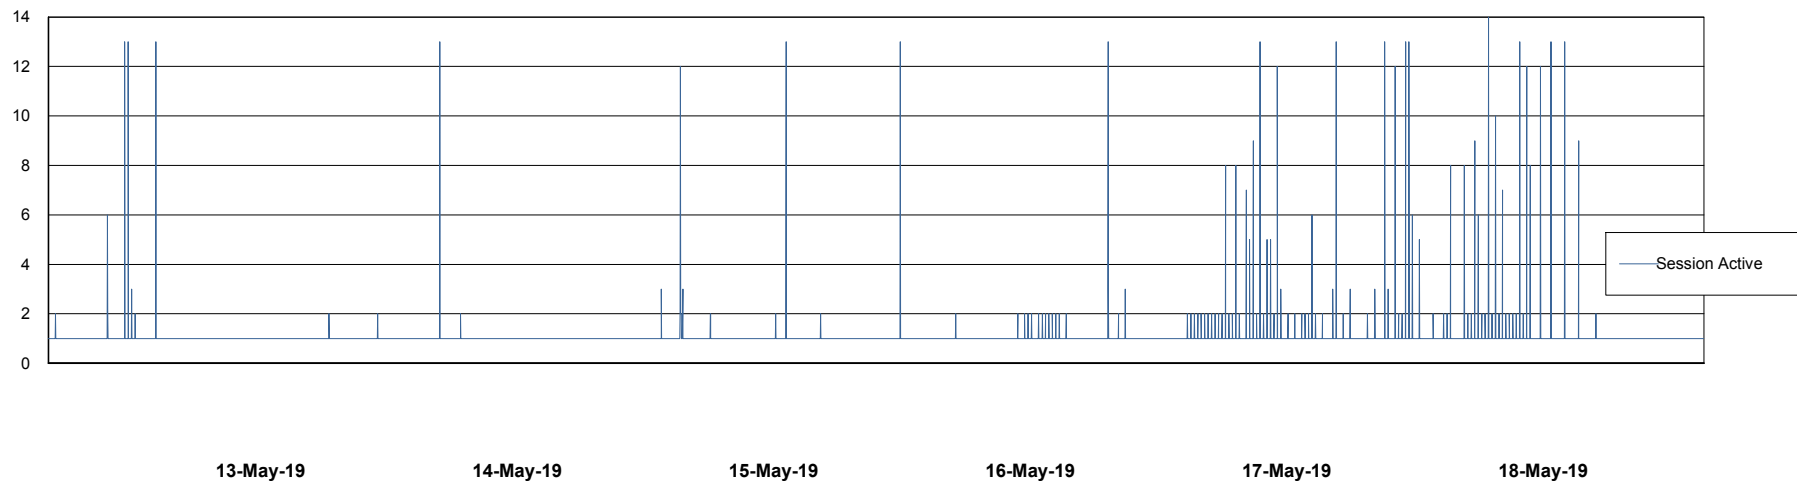

Weekly SLA Customer Report

Customer PCO Production
Database ID 44

Database Performance PCODB_Production

Weekly SLA Customer Report

Customer PCO Production
Database ID 44

Database Performance PCODB_Standby

Weekly SLA Customer Report