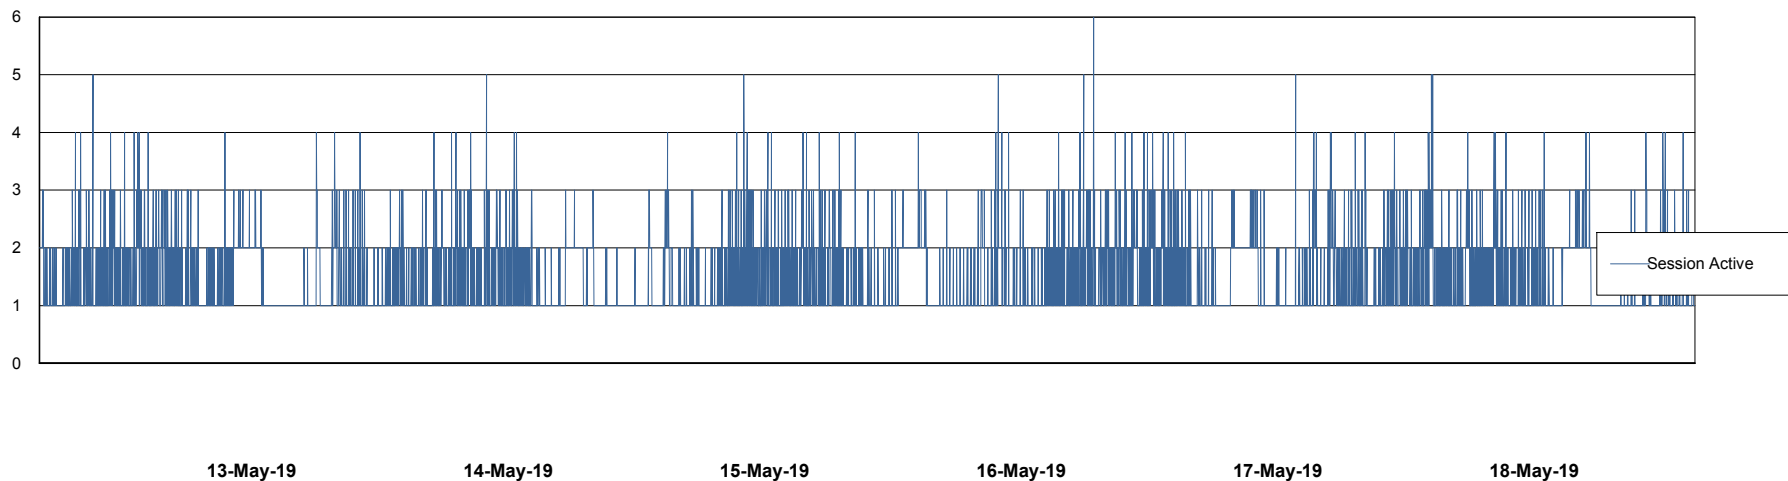

Weekly SLA Customer Report

Customer NIX_Production
Database ID 51

Database Performance NIXDB_BI

Weekly SLA Customer Report

Customer NIX_Production
Database ID 51

Database Performance NIXDB_Production

Weekly SLA Customer Report