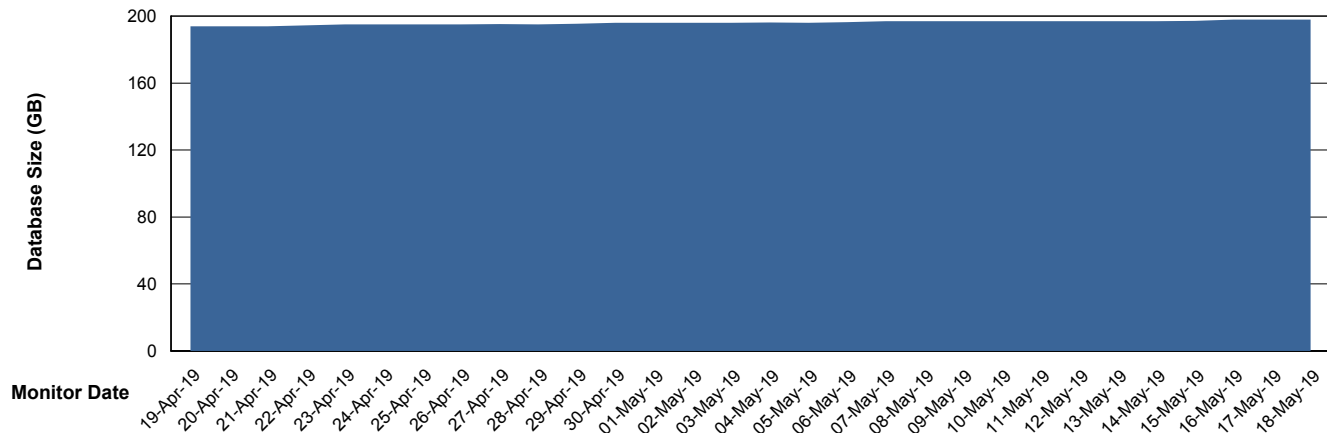

DATABASE SIZE NIXDB_Production

Database growth over last month