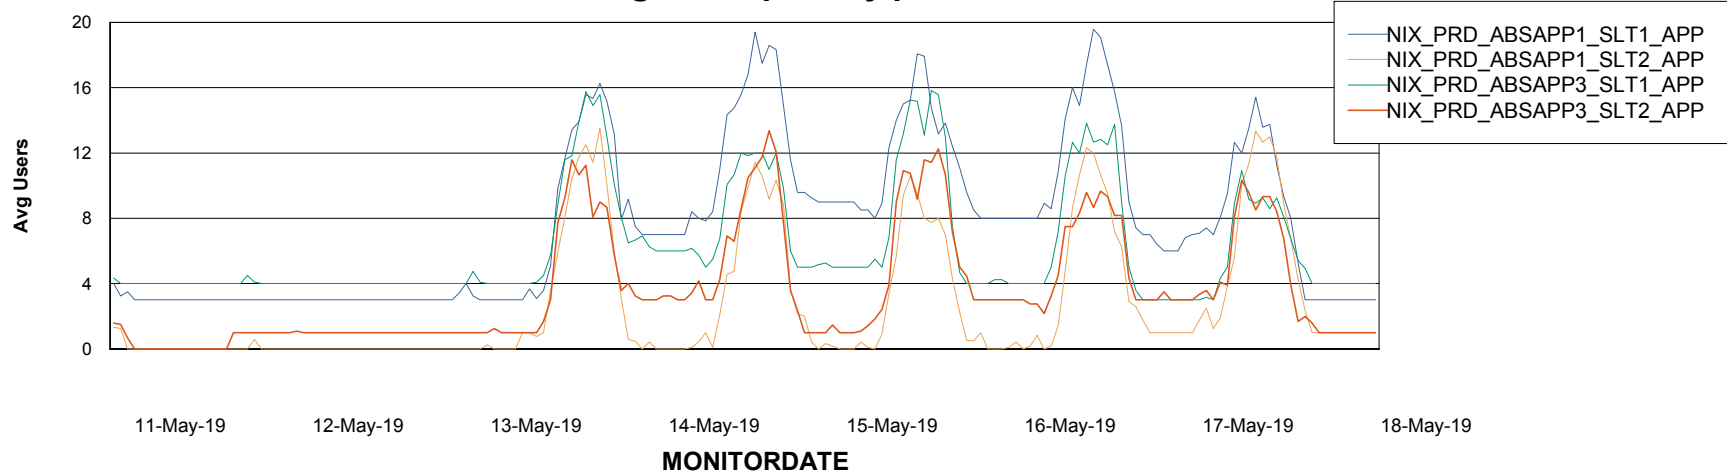

Weekly SLA Customer Report

Customer NIX_Production
 Database ID 51

Database Tablespace NIXDB_Production

Date	Tablespace Name	Filesize (Gb)	Usedsize (Gb)	Percentage free
18-May-19	ABSDATA	84	71	15
	INDX	140	120	14
17-May-19	ABSDATA	84	71	15
	INDX	140	120	14
16-May-19	ABSDATA	84	71	15
	INDX	140	120	14
15-May-19	ABSDATA	84	71	15
	INDX	140	120	14
14-May-19	ABSDATA	84	71	15
	INDX	140	120	14
13-May-19	ABSDATA	84	71	15
	INDX	140	119	15
12-May-19	ABSDATA	84	71	15
	INDX	140	119	15

Standby Database Health NIX_Production

Recovery lag for last 7 days

Weekly SLA Customer Report

Customer NIX_Production
Database ID 51

ABSSolute Application Server Services

Avg memory used per ABS Server Service

Avg users per day per ABS server

Weekly SLA Customer Report

Customer NIX_Production
Database ID 51

ABSSolute Application ReportServer Services

Avg memory used per ReportServer Service

Weekly SLA Customer Report