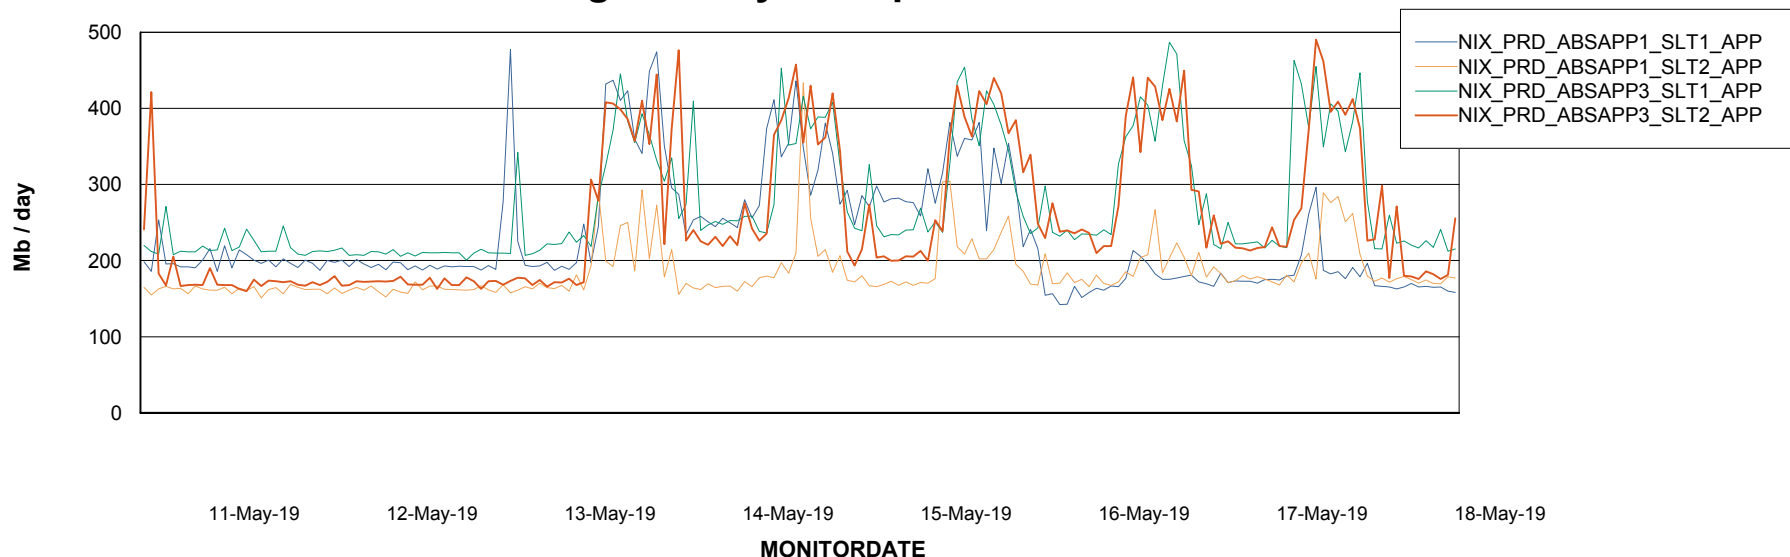

Standby Database Health NIX_Production

Recovery lag for last 7 days

Weekly SLA Customer Report

Customer NIX_Production
Database ID 51

ABSSolute Application Server Services

Avg memory used per ABS Server Service