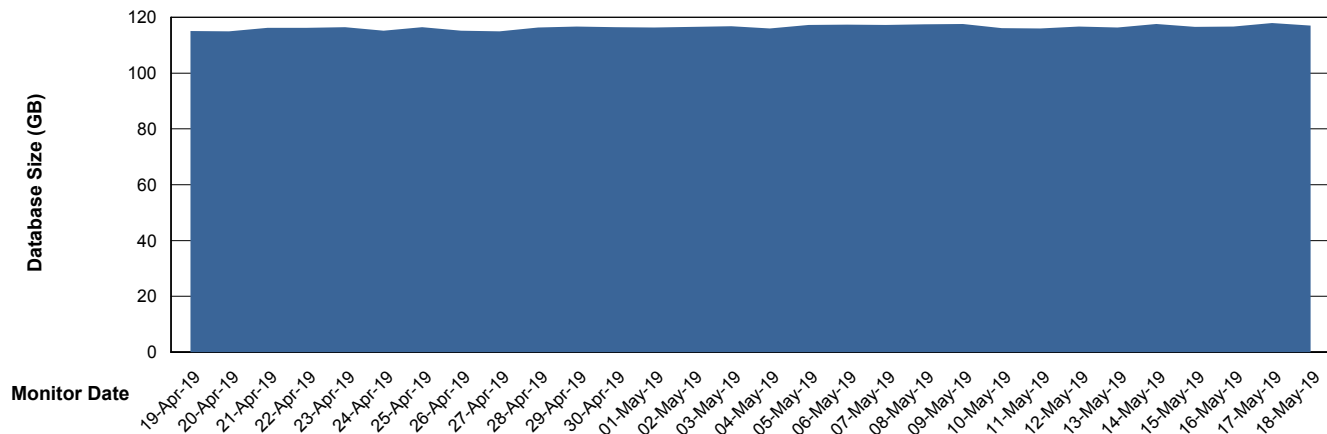

Customer NIX_Production
Database ID 51

Database Performance NIXDB_Standby

Weekly SLA Customer Report

Customer NIX_Production
Database ID 51

DATABASE SIZE NIXDB_BI

Database growth over last month

DATABASE SIZE NIXDB_Production