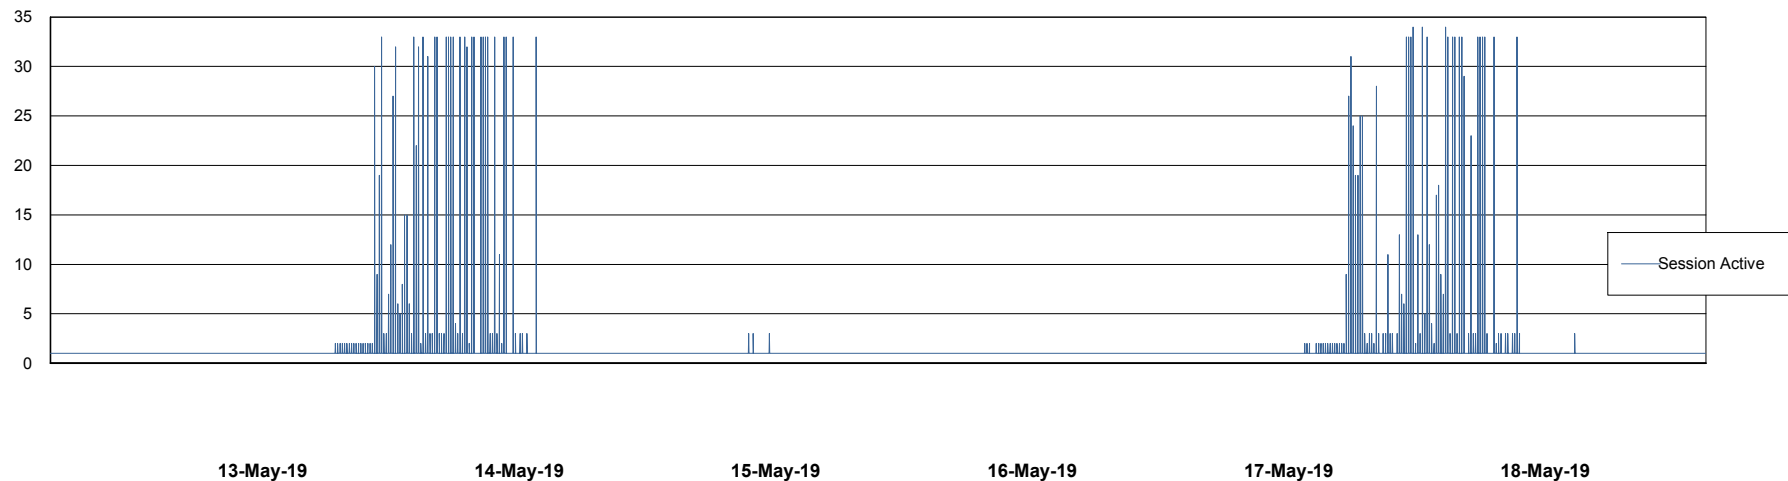

Database Performance NIXDB_Standby