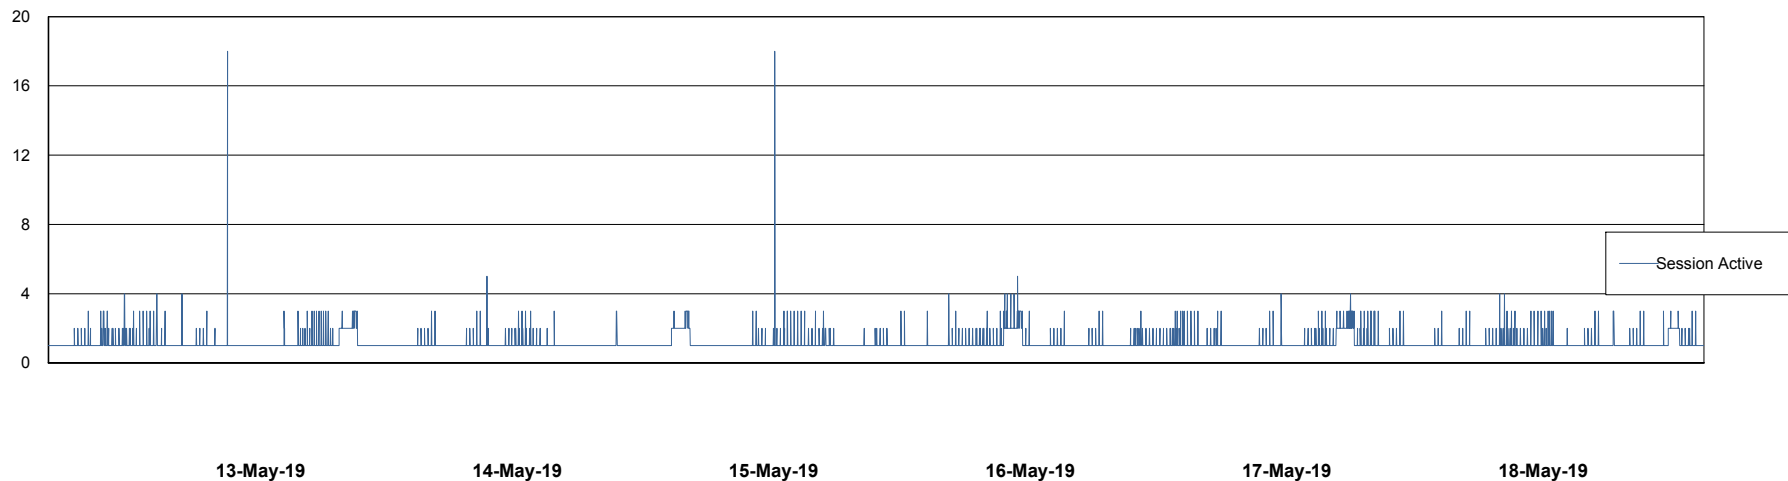

Harddisk Usage NIX_PRD_ORCDB2

	Free disk space on c: (%)	Total disk space on c: (Gb)	Total disk space on d: (Gb)	Free disk space on e: (%)	Total disk space on e: (Gb)	Free disk space on f: (%)	Total disk space on f: (Gb)
18-May-19	93	574	488	79	684	86	488
17-May-19	93	574	488	79	684	87	488
16-May-19	93	574	488	79	684	87	488
15-May-19	93	574	488	79	684	88	488
14-May-19	93	574	488	79	684	89	488
13-May-19	93	574	488	79	684	90	488
12-May-19	93	574	488	79	684	89	488

Weekly SLA Customer Report

Customer NIX_Production
Database ID 51

Database Performance NIXDB_BI

Weekly SLA Customer Report

Customer NIX_Production
Database ID 51

Database Performance NIXDB_Production

Weekly SLA Customer Report