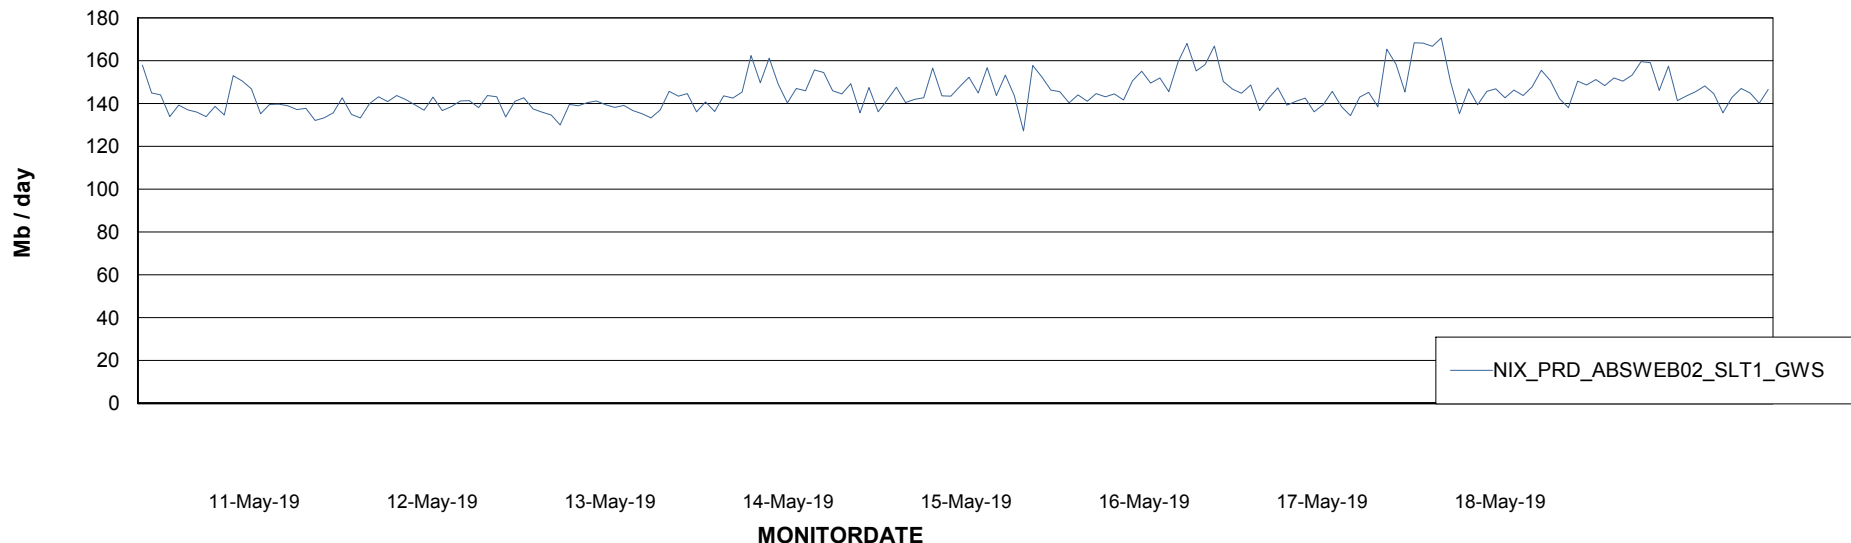

ABSSolute Web Component Services

Avg memory used per ABS Web component