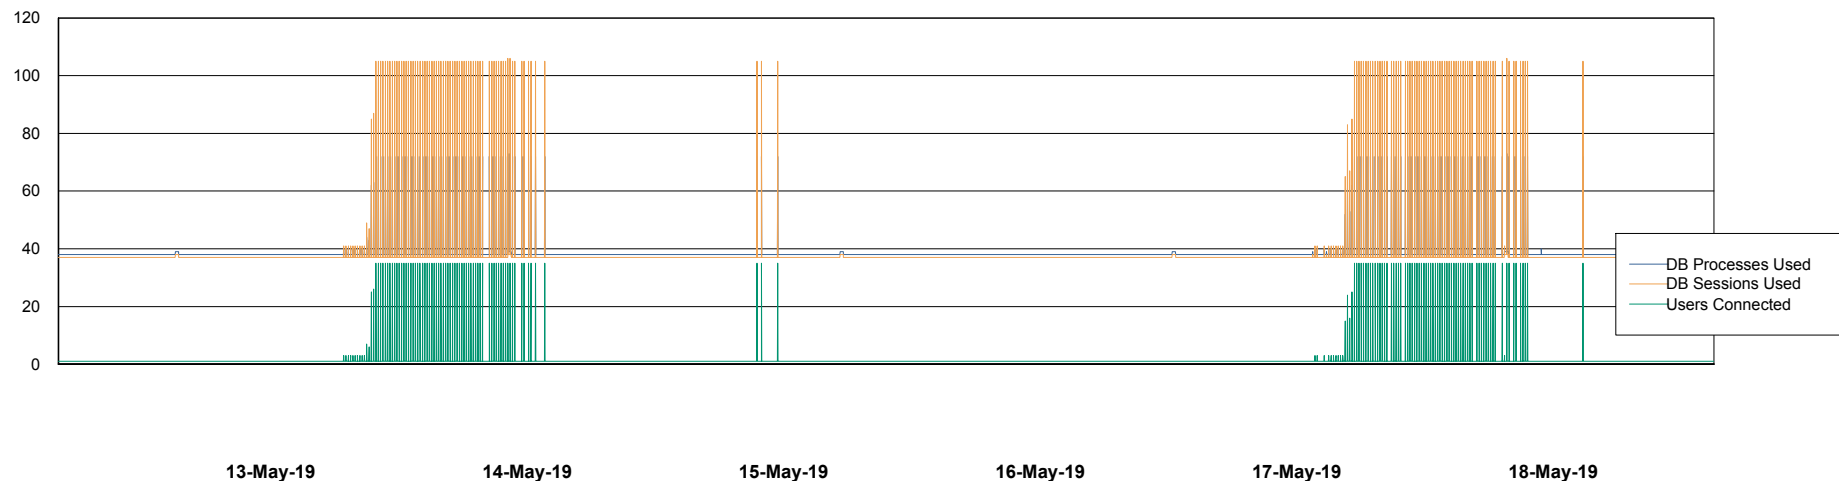

Weekly SLA Customer Report

Customer NIX_Production
Database ID 51

Database Performance NIXDB_BI

Weekly SLA Customer Report

Customer NIX_Production
Database ID 51

Database Performance NIXDB_Production

Weekly SLA Customer Report

Customer NIX_Production
Database ID 51

Database Performance NIXDB_Standby

Weekly SLA Customer Report

Customer NIX_Production
Database ID 51

DATABASE SIZE NIXDB_BI

Database growth over last month

DATABASE SIZE NIXDB_Production