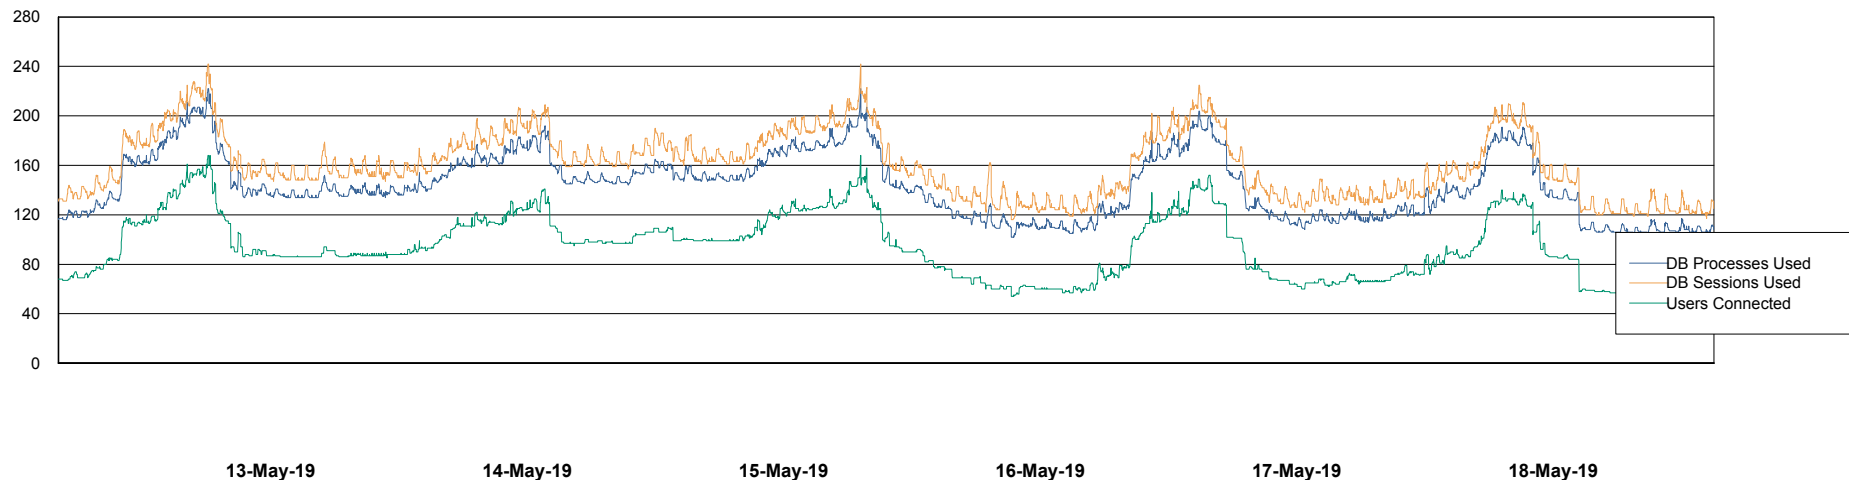

Weekly SLA Customer Report

Customer NIX_Production
Database ID 51

Database Performance NIXDB_BI

Weekly SLA Customer Report

Customer NIX_Production
Database ID 51

Database Performance NIXDB_Production

Weekly SLA Customer Report

Customer NIX_Production
Database ID 51

Database Performance NIXDB_Standby

Weekly SLA Customer Report

Customer NIX_Production
Database ID 51

DATABASE SIZE NIXDB_BI

Database growth over last month

DATABASE SIZE NIXDB_Production