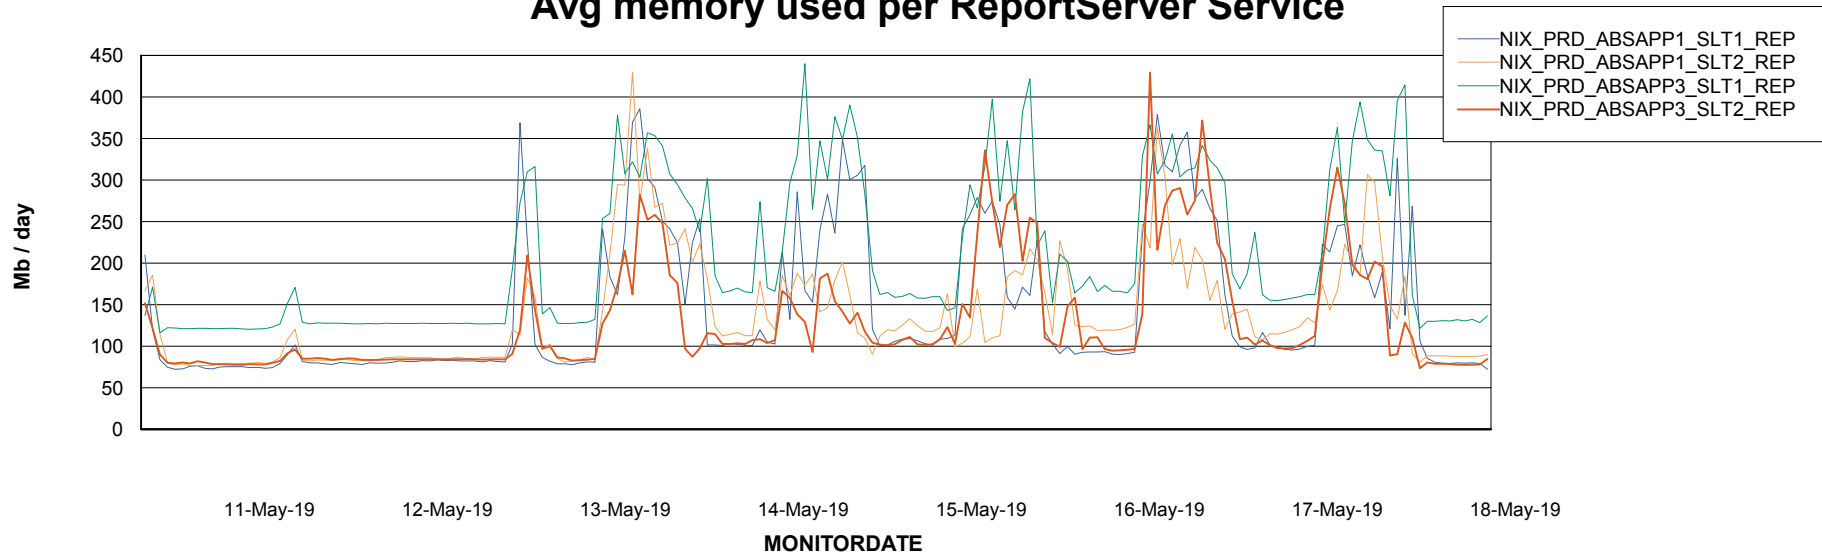

Avg users per day per ABS server

Weekly SLA Customer Report

Customer NIX_Production
Database ID 51

ABSSolute Application ReportServer Services

Avg memory used per ReportServer Service

Weekly SLA Customer Report