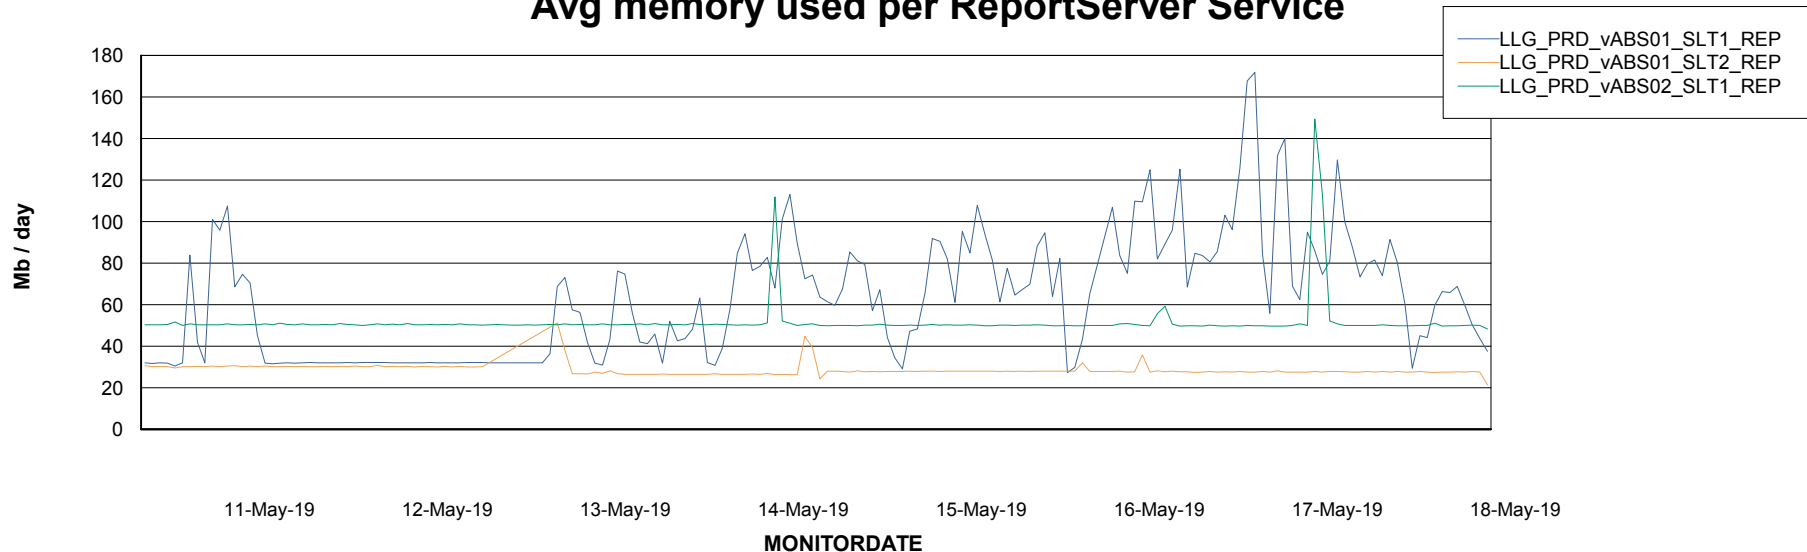

ABSSolute Application ReportServer Services

Avg memory used per ReportServer Service