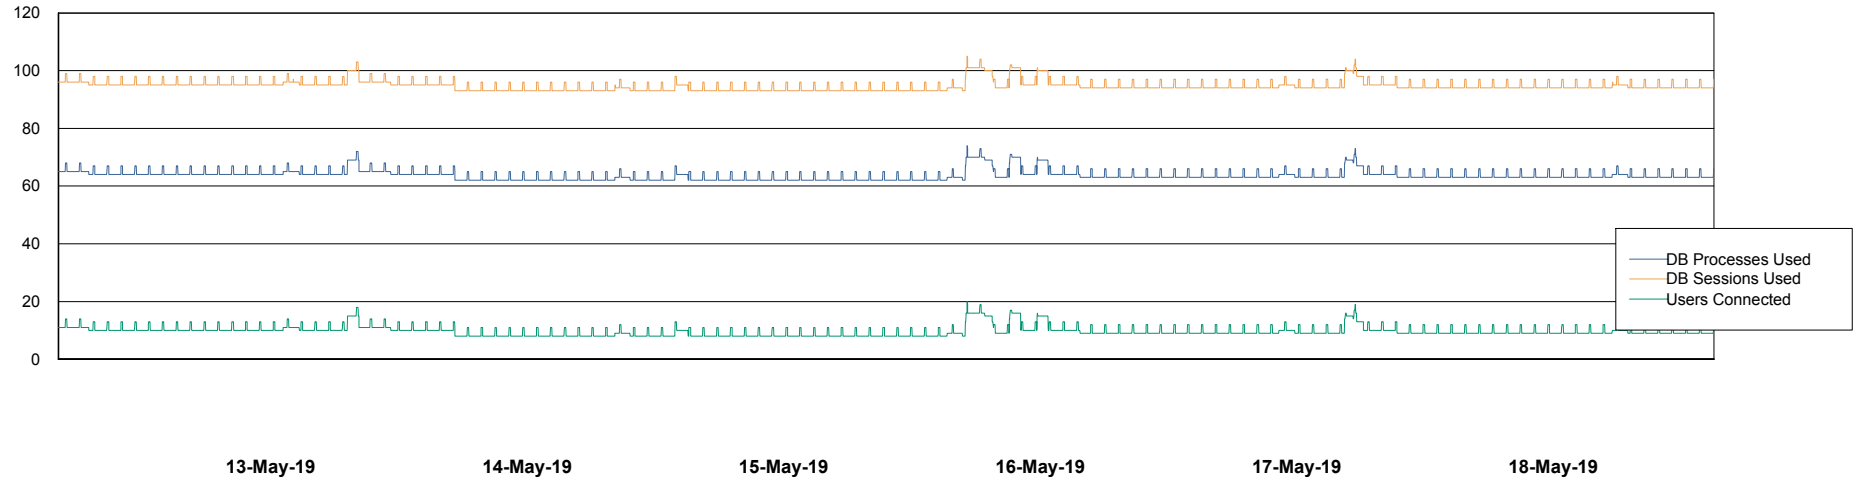

Weekly SLA Customer Report

Customer LLG_Production
Database ID 53

Database Performance LLGDB_Production

Weekly SLA Customer Report

Customer LLG_Production
Database ID 53

Database Performance LLGDB_Standby

Weekly SLA Customer Report