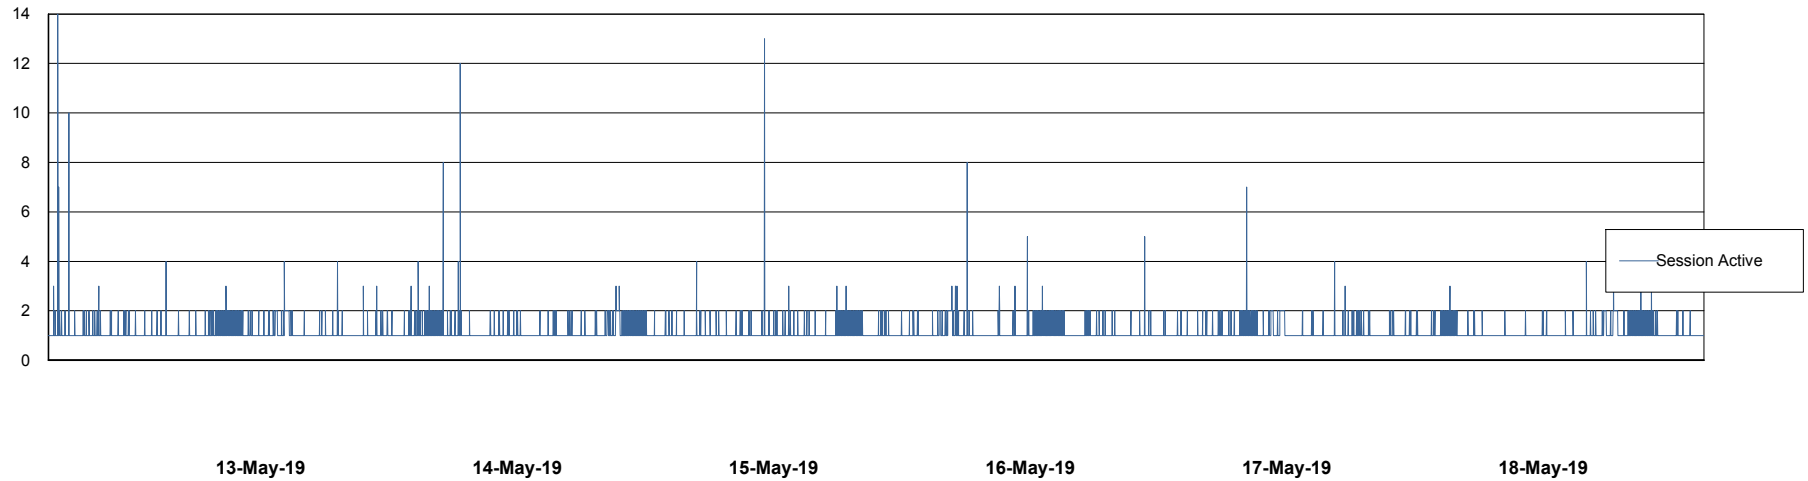

Weekly SLA Customer Report

Customer LLG_Production
Database ID 53

Database Performance LLGDB_Production

Weekly SLA Customer Report

Customer LLG_Production
Database ID 53

Database Performance LLGDB_Standby

Weekly SLA Customer Report