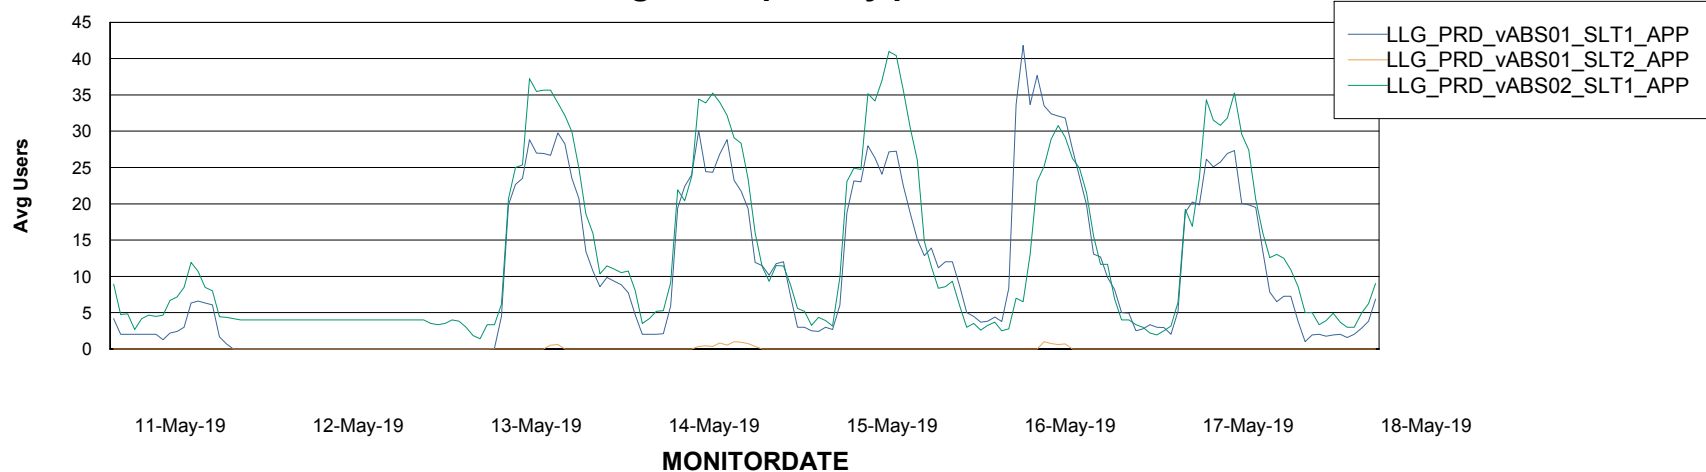

Weekly SLA Customer Report

Customer LLG_Production
 Database ID 53

Database Tablespace LLGDBBI_Production

Date	Tablespace Name	Filesize (Gb)	Usedsize (Gb)	Percentage free
18-May-19	ABSDATA	47	39	17
	INDX	44	36	18
17-May-19	ABSDATA	47	39	17
	INDX	44	36	18
16-May-19	ABSDATA	47	39	17
	INDX	44	36	18
15-May-19	ABSDATA	47	39	17
	INDX	44	36	18
14-May-19	ABSDATA	47	39	17
	INDX	44	36	18
13-May-19	ABSDATA	47	39	17
	INDX	44	36	18
12-May-19	ABSDATA	47	39	17
	INDX	44	36	18

Weekly SLA Customer Report

Customer LLG_Production
Database ID 53

ABSSolute Application Server Services

Avg memory used per ABS Server Service

Avg users per day per ABS server

Weekly SLA Customer Report

Customer LLG_Production
Database ID 53