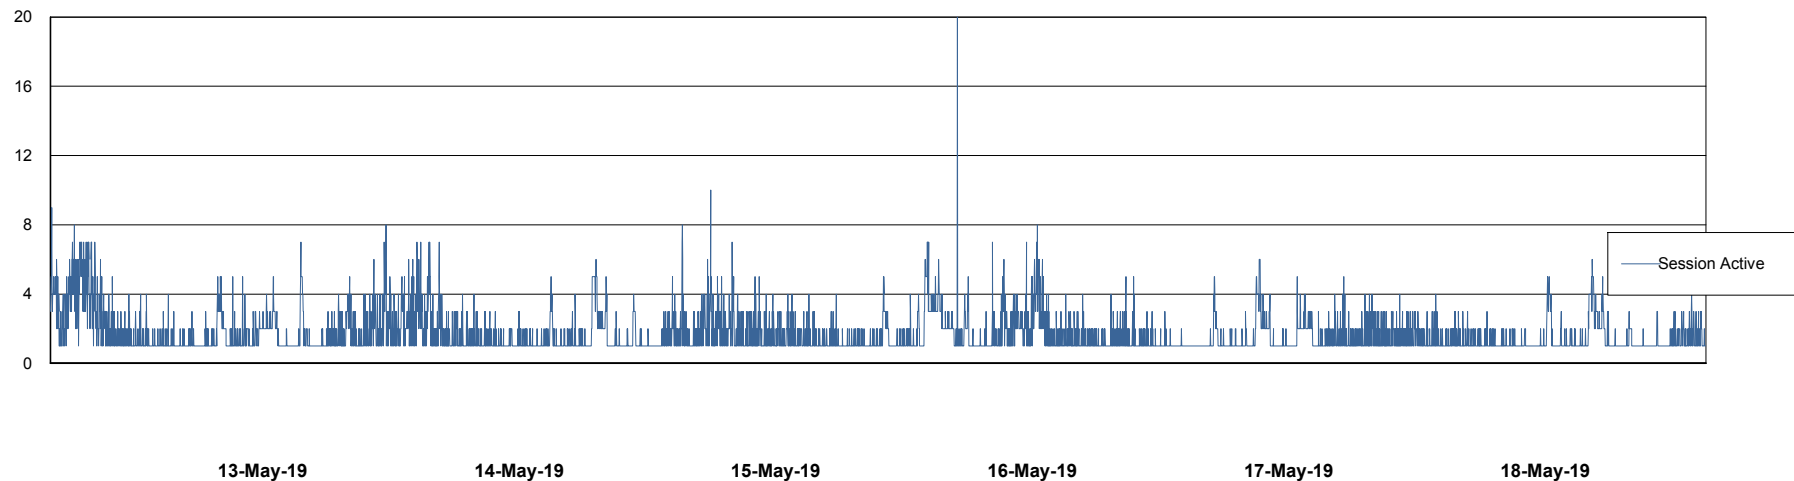

Database Performance LLGDB_Production