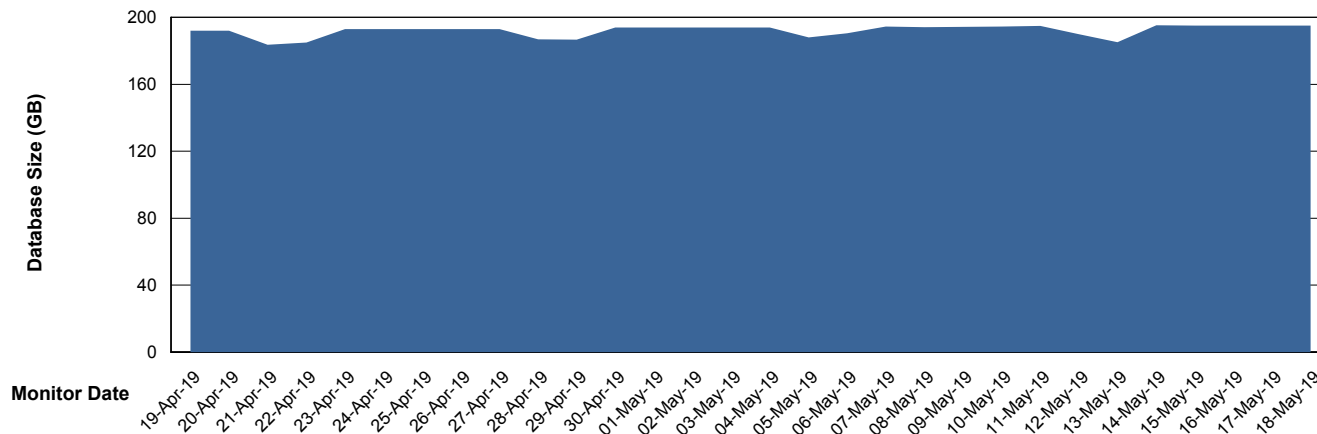

DATABASE SIZE LLGDB_Production

Database growth over last month