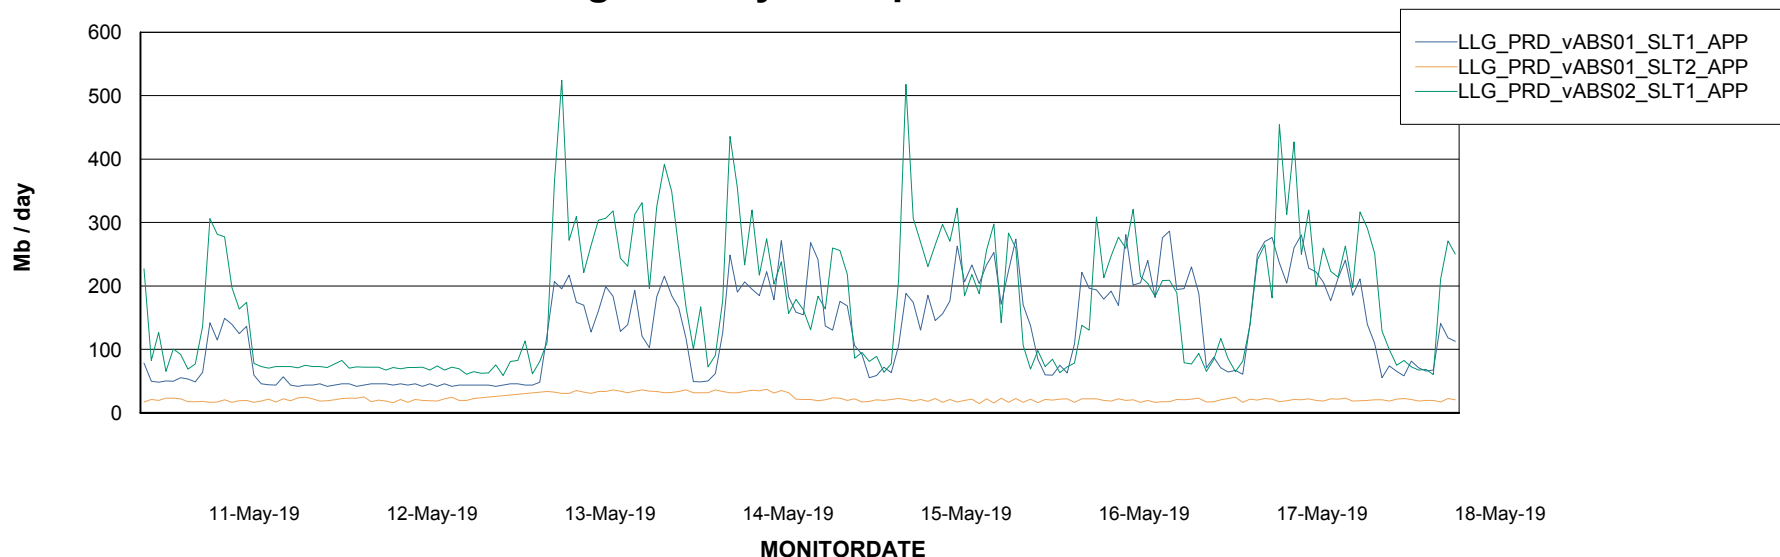

ABSSolute Application Server Services

Avg memory used per ABS Server Service