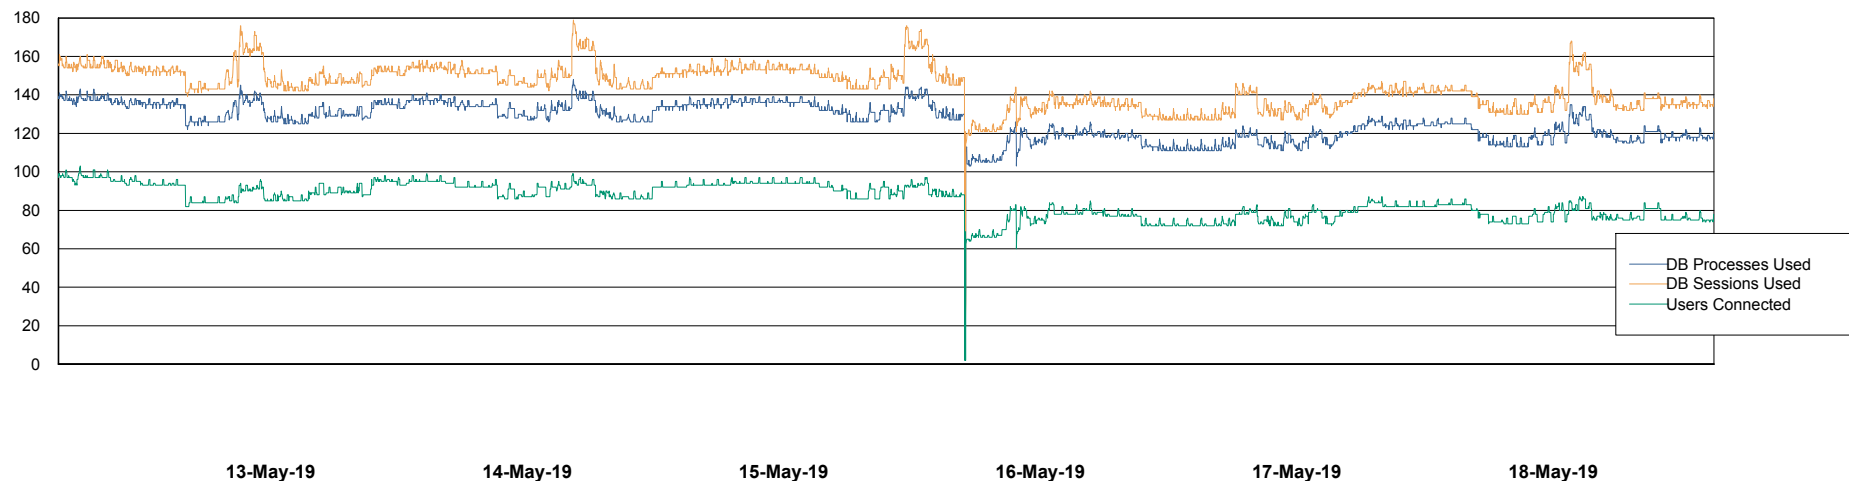

Database Performance LLGDB_Production