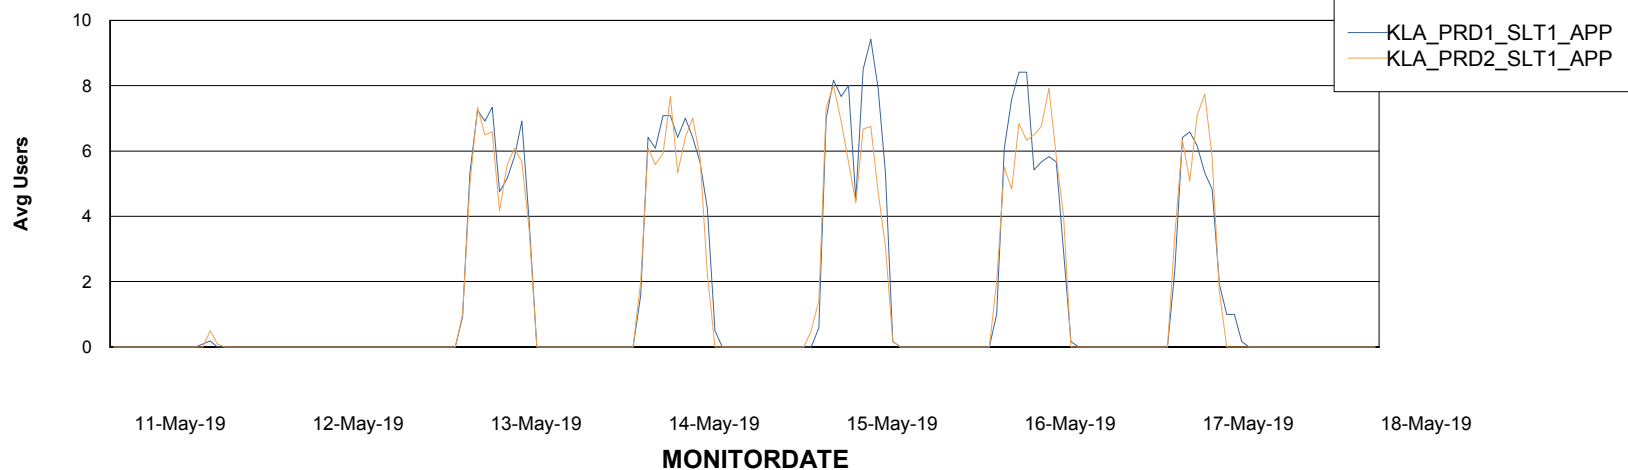

Weekly SLA Customer Report

Customer KLA_Production
Database ID 65

ABSSolute Application Server Services

Avg memory used per ABS Server Service

Avg users per day per ABS server

Weekly SLA Customer Report

Customer KLA_Production
Database ID 65