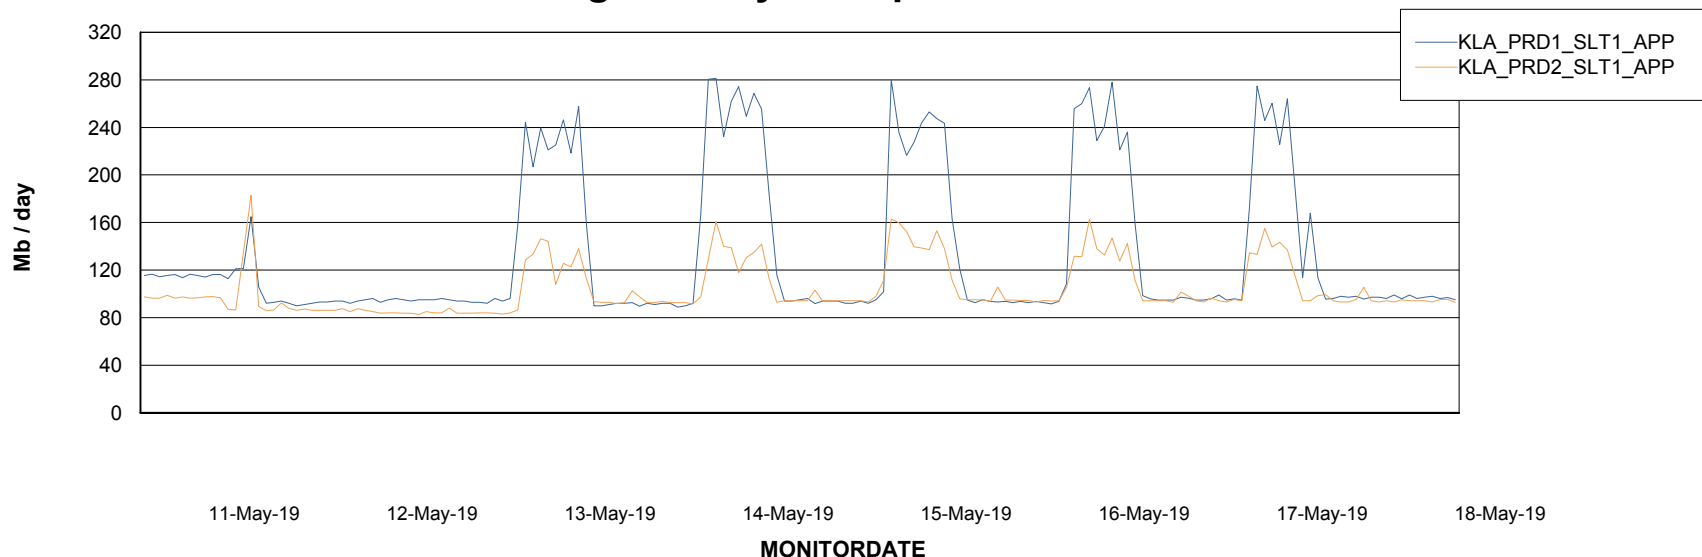

ABSSolute Application Server Services

Avg memory used per ABS Server Service