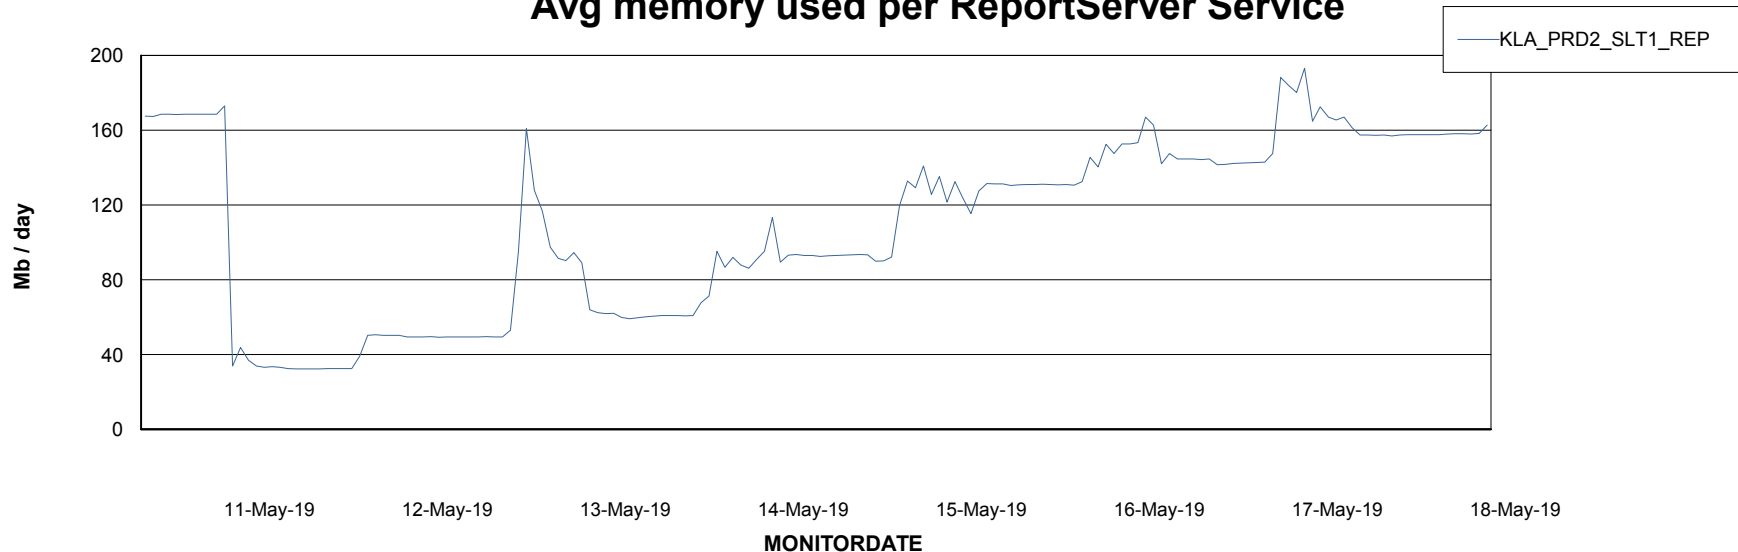

ABSSolute Application ReportServer Services

Avg memory used per ReportServer Service