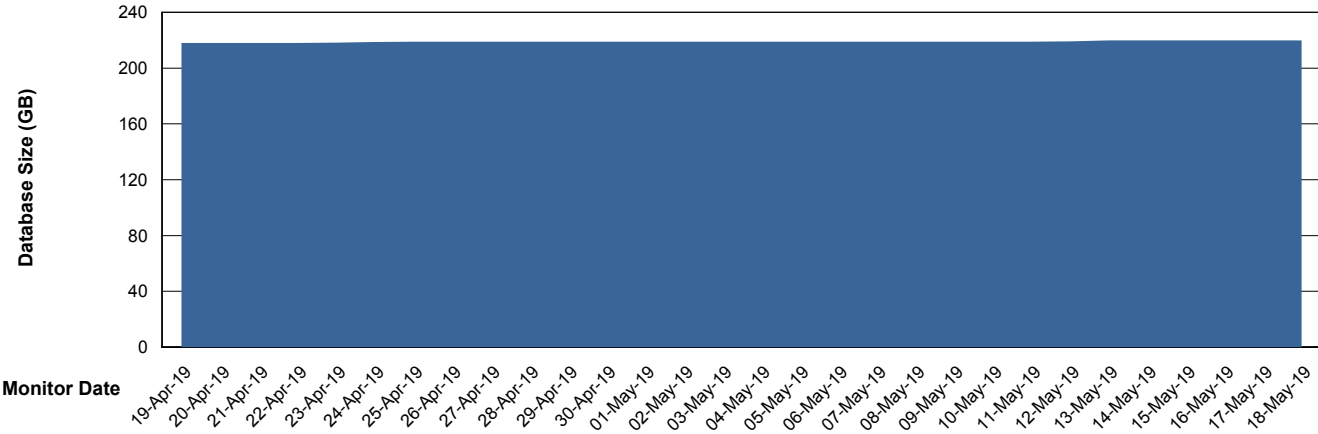

DATABASE SIZE FISDB_Production

Database growth over last month

Database Tablespace FISDB_Production

Date	Tablespace Name	Filesize (Gb)	Usedsize (Gb)	Percentage free
18-May-19	ABSDATA	111	90	19
	INDX	150	130	13
17-May-19	ABSDATA	111	90	19
	INDX	150	130	13
16-May-19	ABSDATA	111	90	19
	INDX	150	130	13
15-May-19	ABSDATA	111	90	19
	INDX	150	130	13
14-May-19	ABSDATA	111	90	19
	INDX	150	130	13
13-May-19	ABSDATA	111	90	19
	INDX	150	130	13
12-May-19	ABSDATA	111	90	19
	INDX	150	130	13