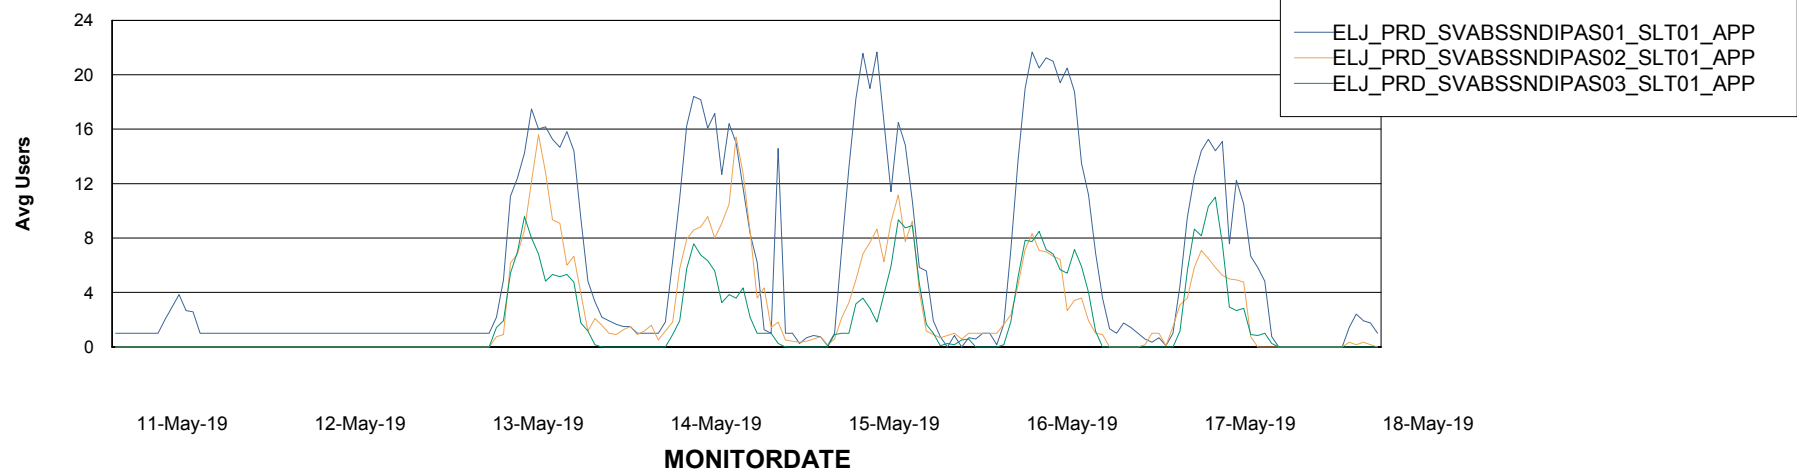

Weekly SLA Customer Report

Customer ELJ Production
Database ID 72

ABSSolute Application Server Services

Avg memory used per ABS Server Service

Avg users per day per ABS server

Weekly SLA Customer Report

Customer ELJ Production
Database ID 72