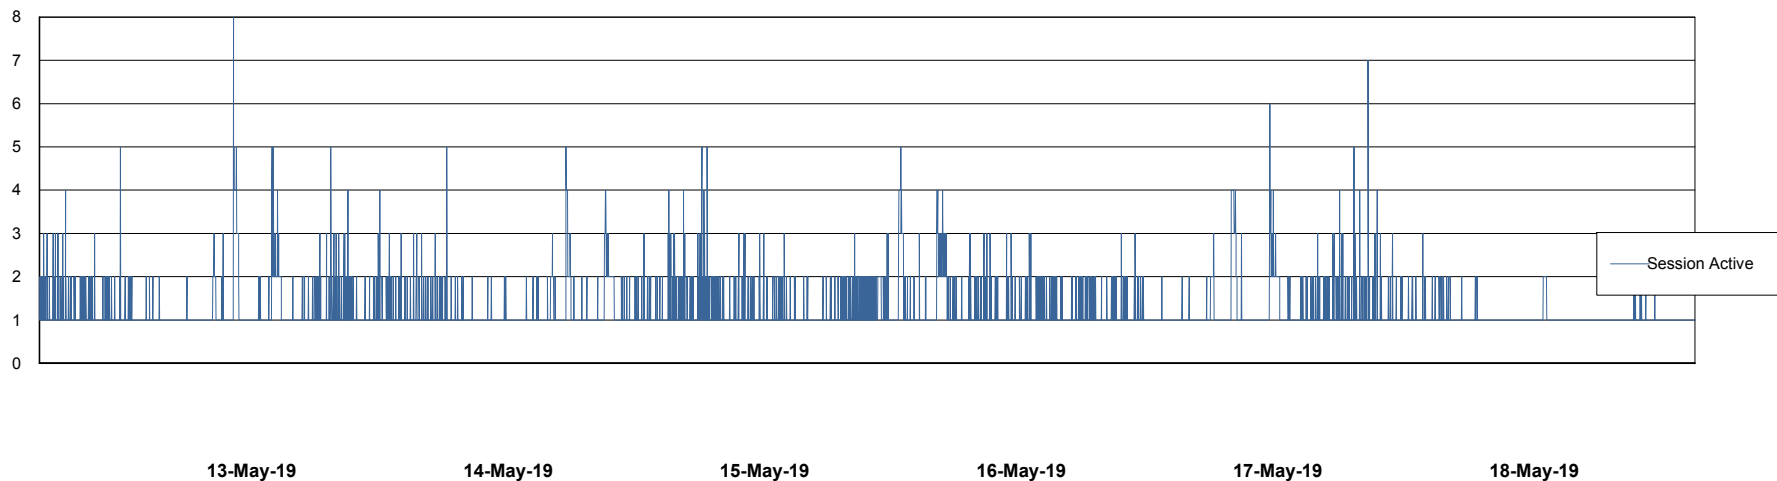

Database Performance ELJDB_Production