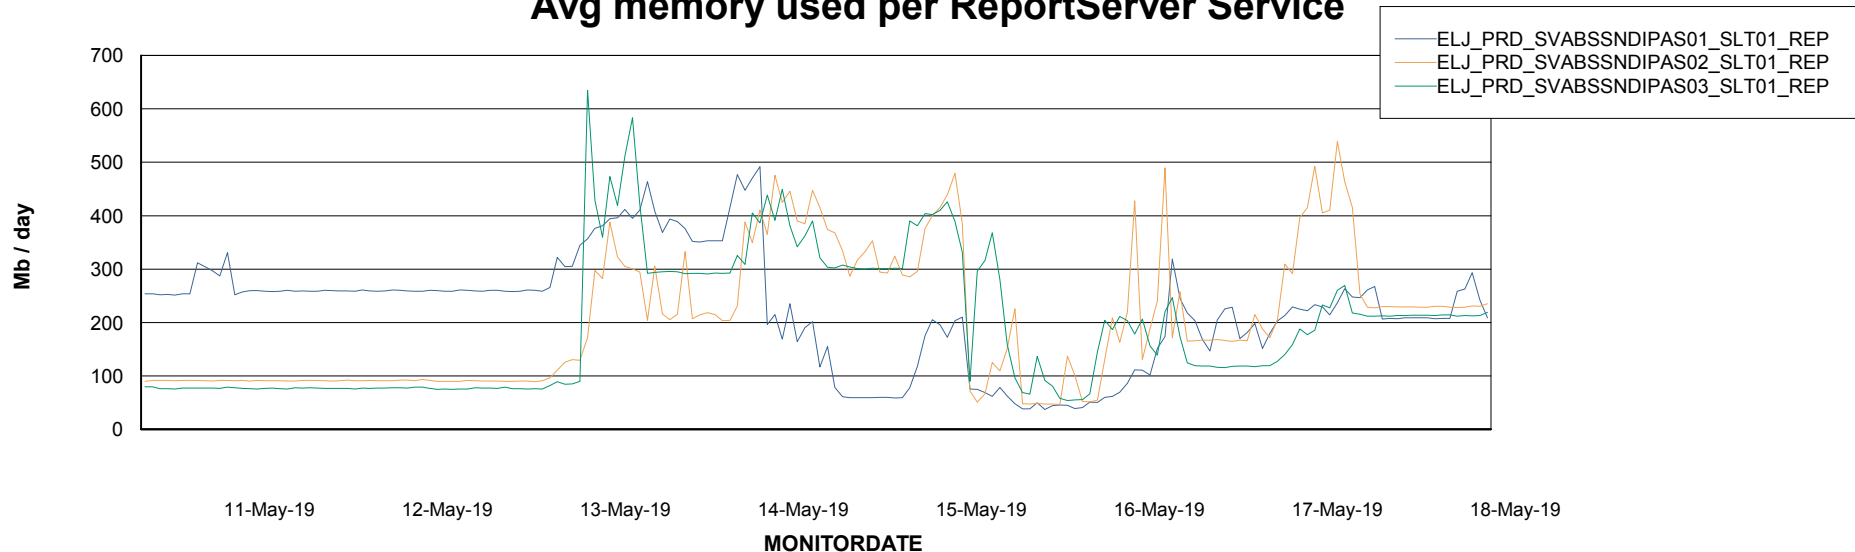

ABSSolute Application ReportServer Services

Avg memory used per ReportServer Service