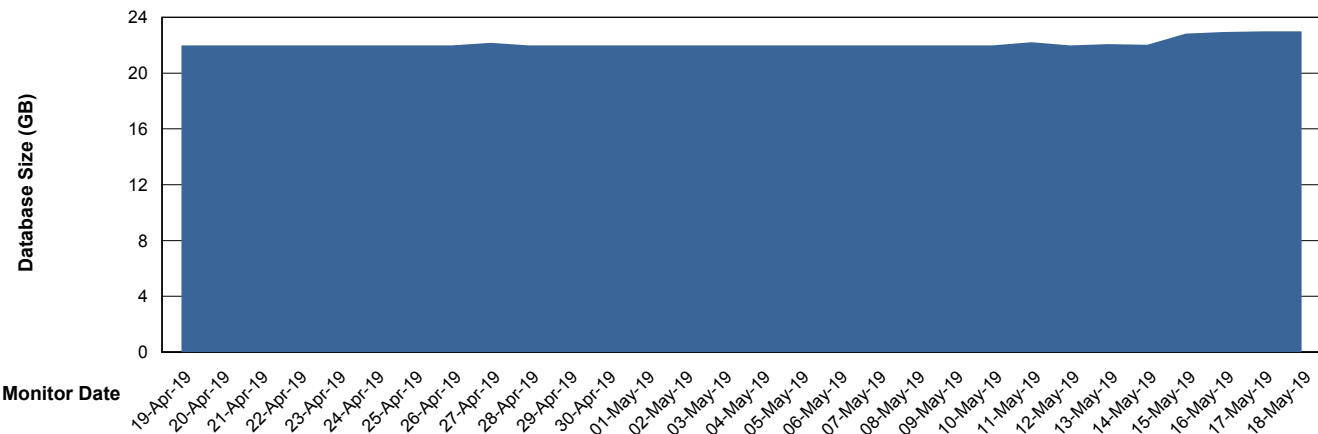

DATABASE SIZE ELJDB_Production

Database growth over last month