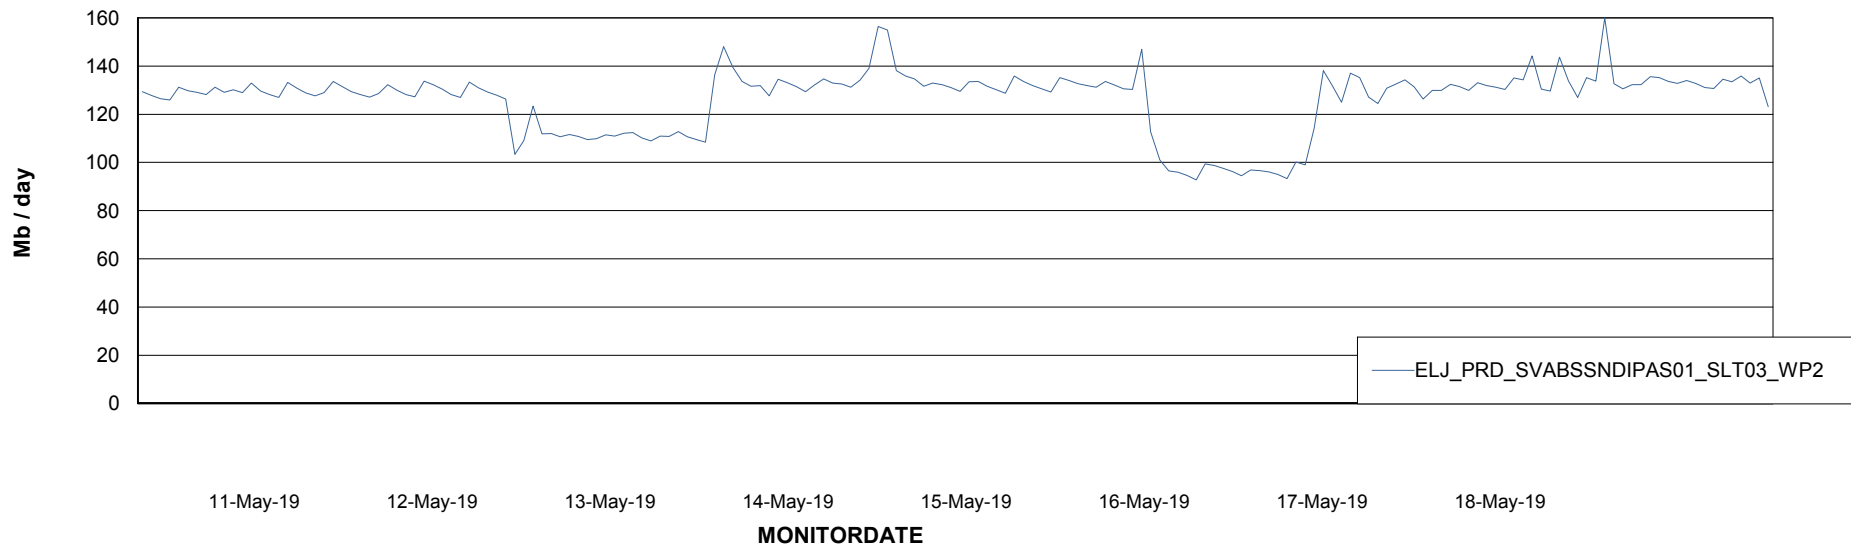

ABSSolute Application ReportServer Services

Avg memory used per ReportServer Service

Weekly SLA Customer Report

Customer ELJ Production
Database ID 72

ABSSolute Web Component Services

Avg memory used per ABS Web component