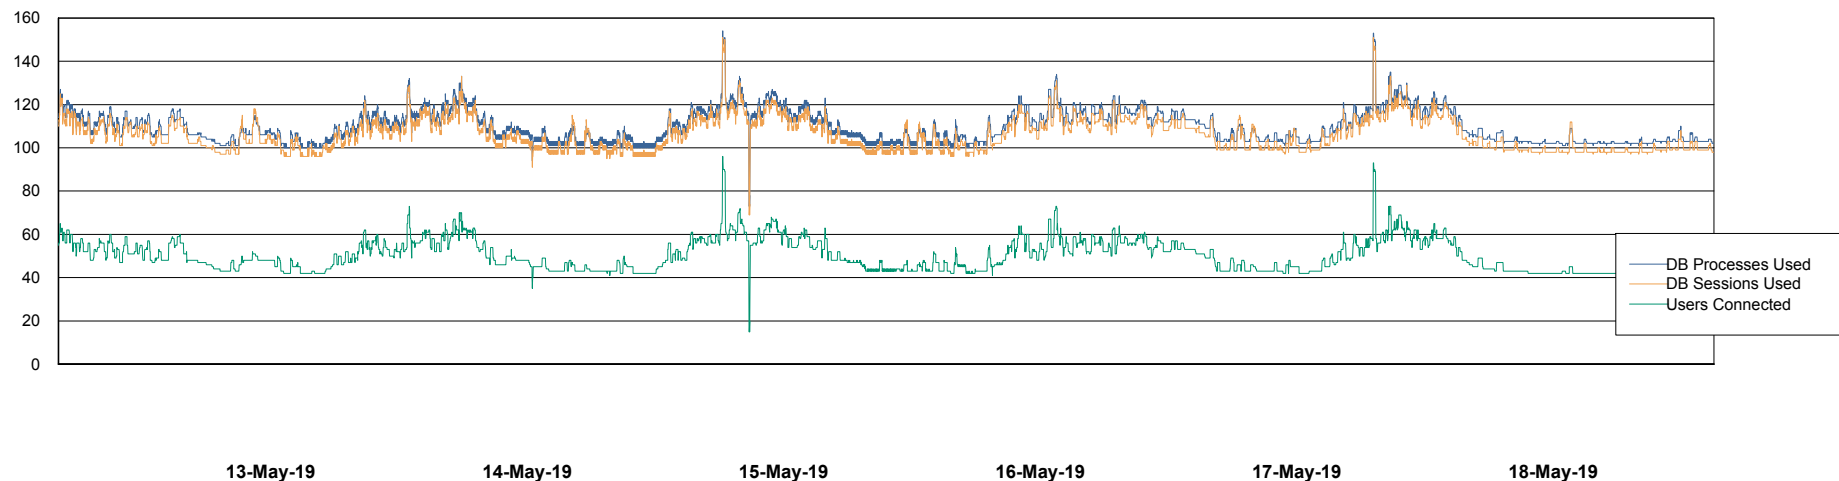

Weekly SLA Customer Report

Customer ELJ Production
 Database ID 72

Harddisk Usage ELJ_PRD_SVABSSNDIPDB02

	Free disk space on / (%)	Total disk space on / (Gb)	Used disk space on / (Gb)	Free disk space on /home (%)	Free disk space on /u01 (%)	Total disk space on /u01 (Gb)	Used disk space on /u01 (Gb)
18-May-19	83	160	27	83	91	600	53
17-May-19	83	160	27	83	91	600	53
16-May-19	83	160	27	83	91	600	53
15-May-19	83	160	27	83	91	600	52
14-May-19	83	160	27	83	91	600	52
13-May-19	83	160	27	83	91	600	52
12-May-19	83	160	27	83	91	600	52

Weekly SLA Customer Report

Customer ELJ Production
Database ID 72

Database Performance ELJDB_Production

Weekly SLA Customer Report

Customer ELJ Production
Database ID 72

Database Performance ELJDB_Standby

Weekly SLA Customer Report