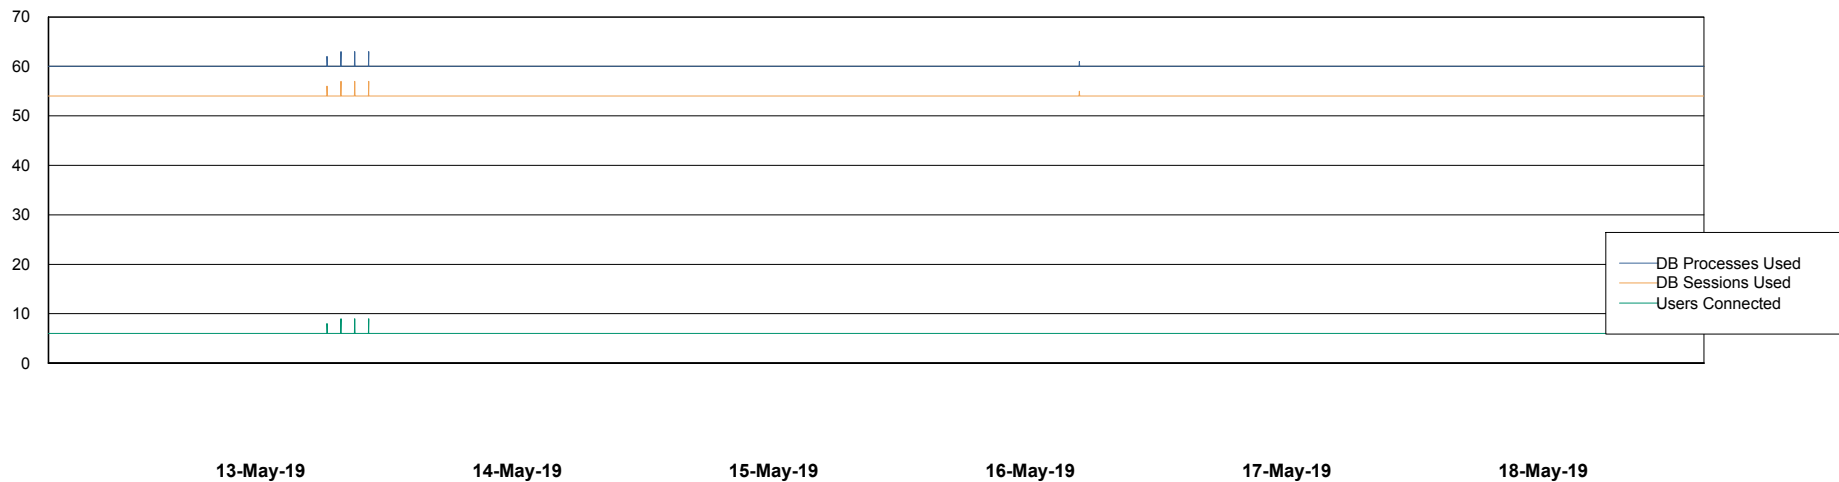

Weekly SLA Customer Report

Customer ELJ Production
Database ID 72

Database Performance ELJDB_Production

Weekly SLA Customer Report

Customer ELJ Production
Database ID 72

Database Performance ELJDB_Standby

Weekly SLA Customer Report