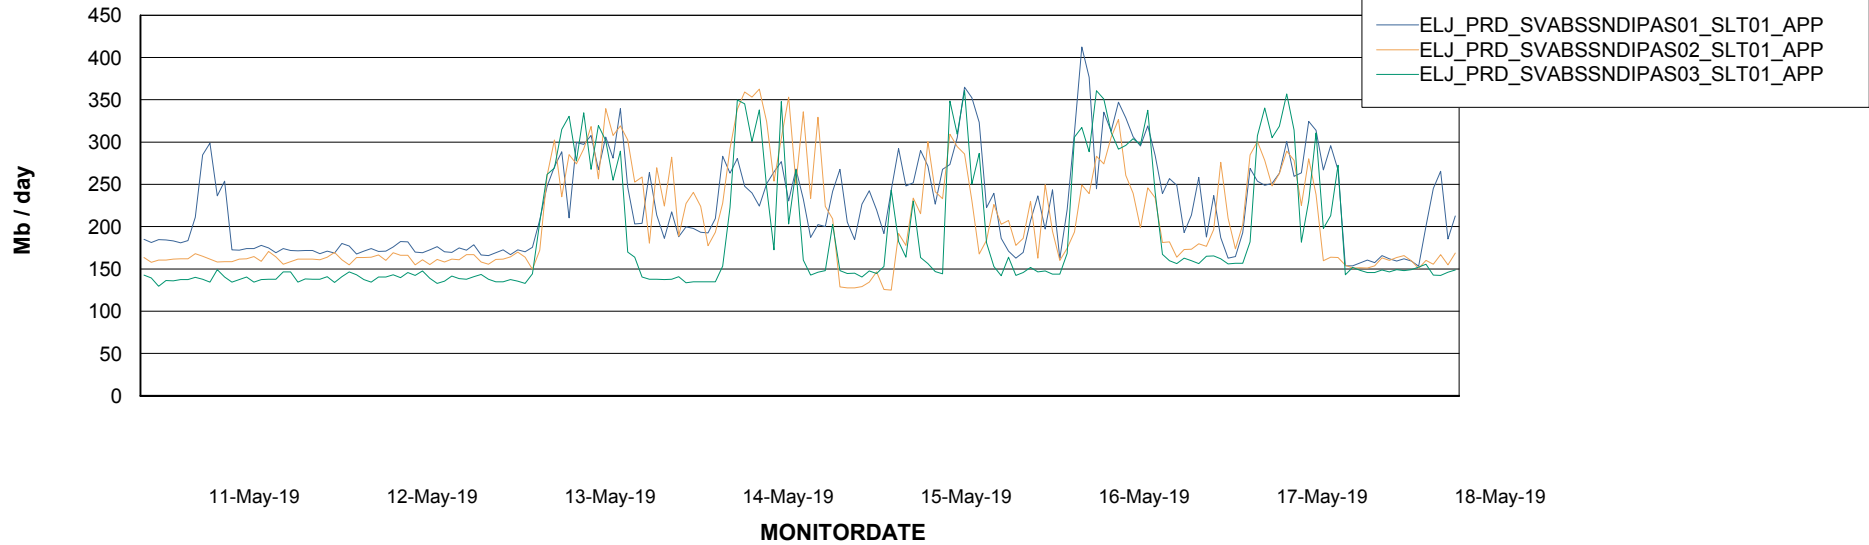

Customer ELJ Production
 Database ID 72

DATABASE SIZE ELJDB_Production

Database growth over last month

Database Tablespace ELJDB_Production

Date	Tablespace Name	Filesize (Gb)	Usedsize (Gb)	Percentage free
18-May-19	ABSDATA	24	19	21
	INDX	4	1	75
17-May-19	ABSDATA	24	19	21
	INDX	4	1	75
16-May-19	ABSDATA	24	19	21
	INDX	4	1	75
15-May-19	ABSDATA	24	18	25
	INDX	4	1	75
14-May-19	ABSDATA	24	18	25
	INDX	4	1	75
13-May-19	ABSDATA	24	18	25
	INDX	4	1	75
12-May-19	ABSDATA	24	18	25
	INDX	4	1	75

Weekly SLA Customer Report

Customer ELJ Production
Database ID 72

ABSSolute Application Server Services

Avg memory used per ABS Server Service

Avg users per day per ABS server

Weekly SLA Customer Report

Customer ELJ Production
Database ID 72