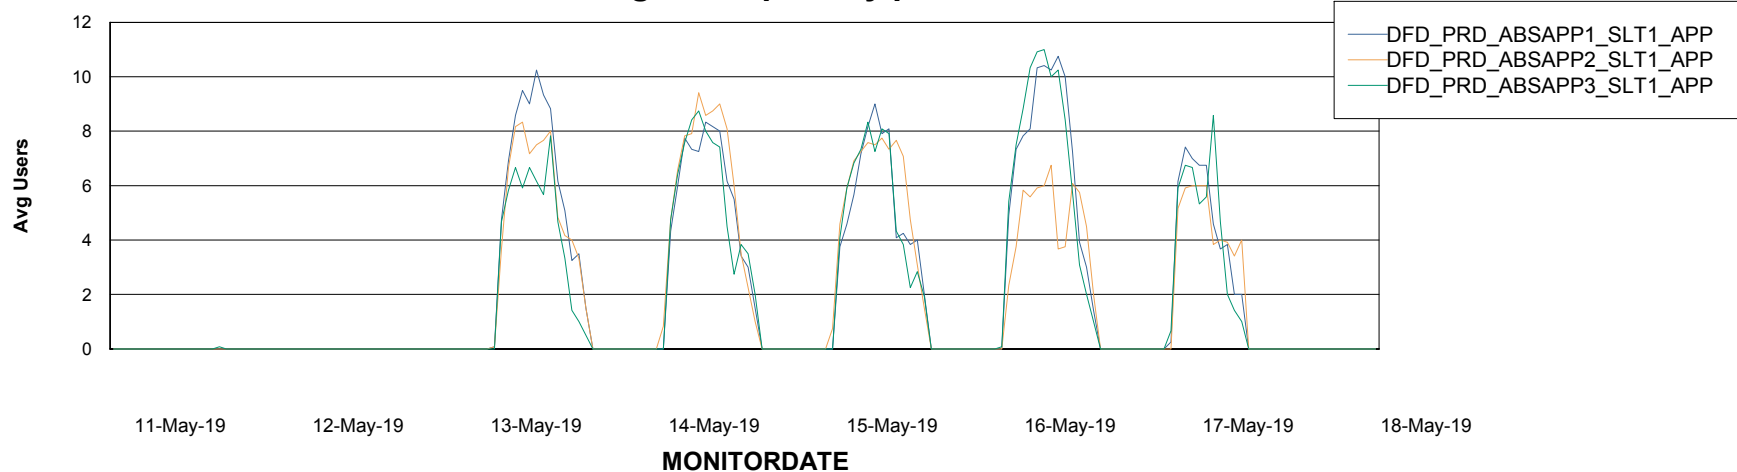

Avg users per day per ABS server