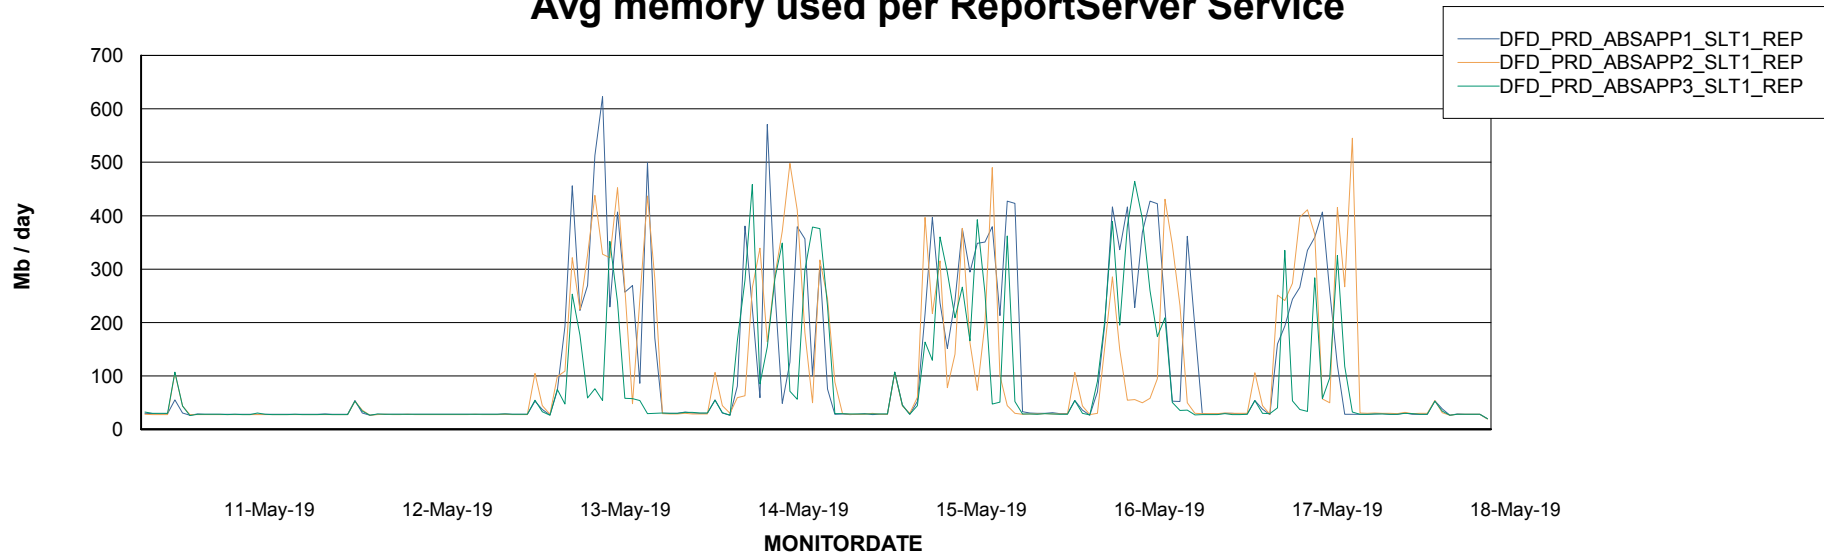

Avg users per day per ABS server

Weekly SLA Customer Report

Customer DFD Production
Database ID 39

ABSSolute Application ReportServer Services

Avg memory used per ReportServer Service

Disaster per ABS component