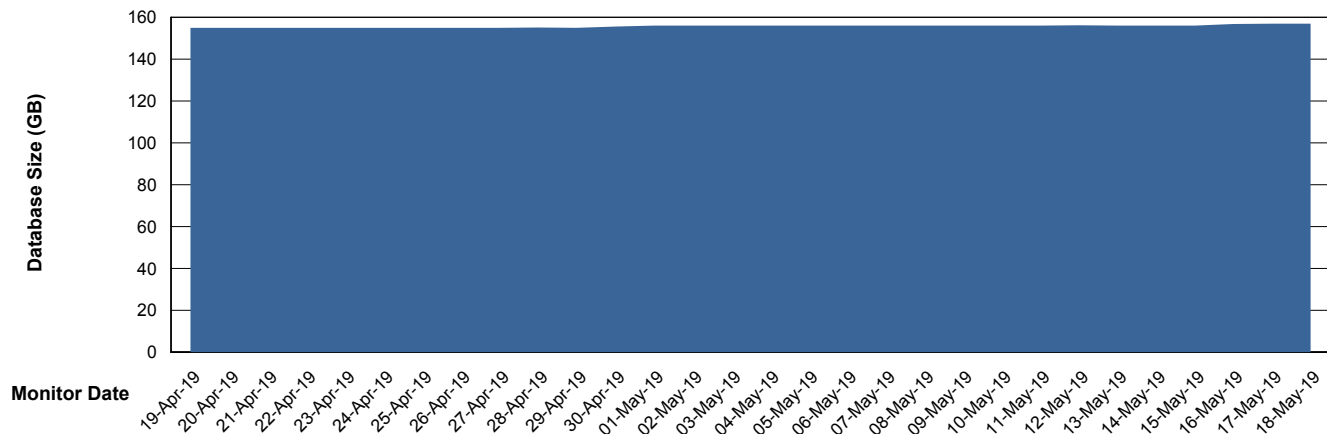

Weekly SLA Customer Report

Customer DFD Production
Database ID 39

Database Performance DFDDB_Production

Weekly SLA Customer Report

Customer DFD Production
Database ID 39

Database Performance DFDDDBI_Production

Weekly SLA Customer Report

Customer DFD Production
Database ID 39

DATABASE SIZE DFDDDB_Production

Database growth over last month

DATABASE SIZE DFDDDBI_Production

Database growth over last month

Weekly SLA Customer Report