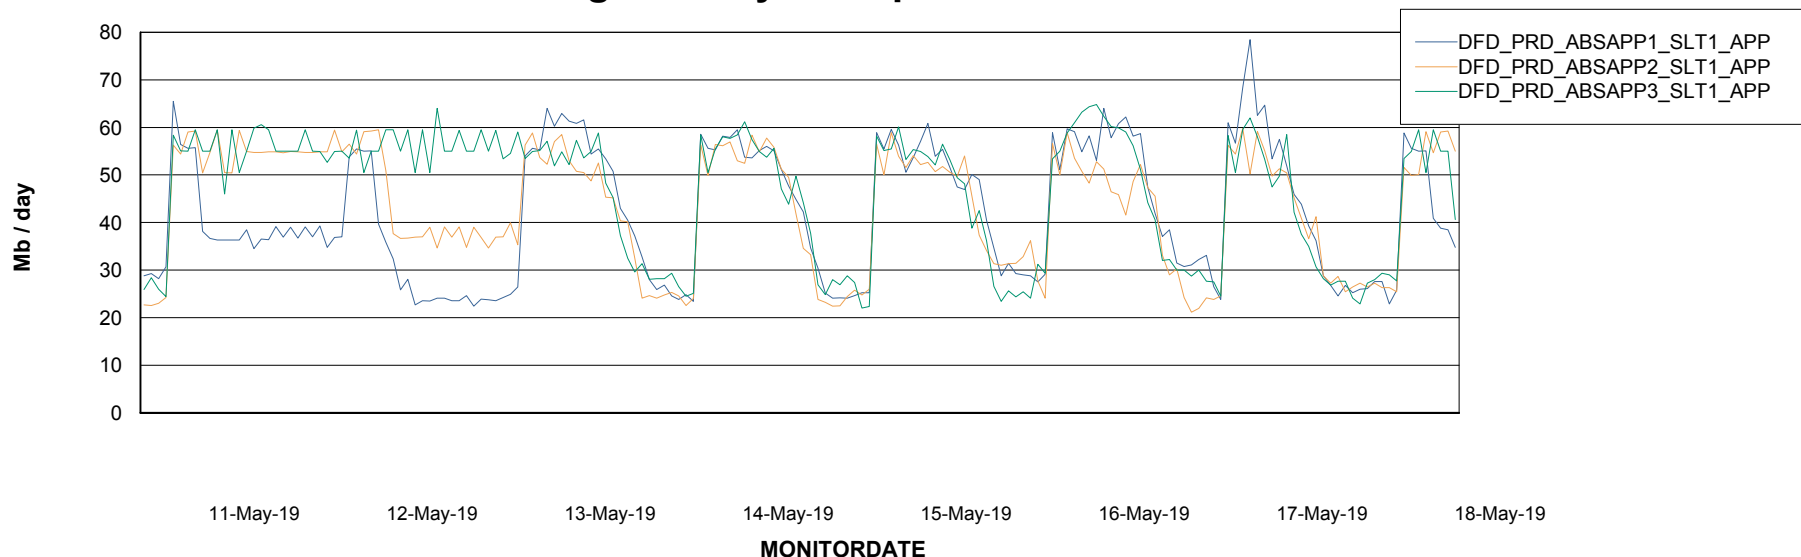

Standby Database Health DFD Production

Recovery lag for last 7 days

Weekly SLA Customer Report

Customer DFD Production
Database ID 39

ABSSolute Application Server Services

Avg memory used per ABS Server Service