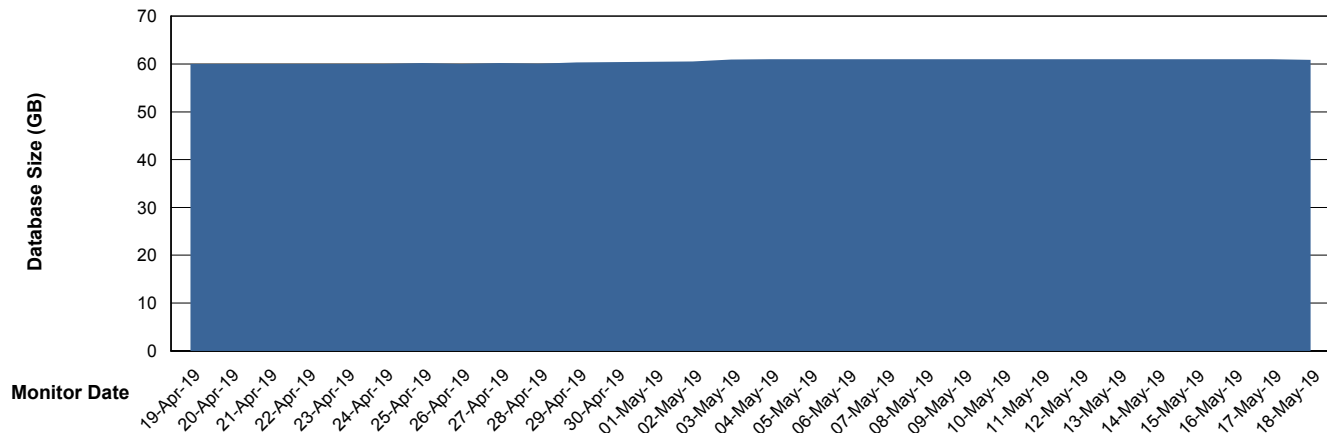

Weekly SLA Customer Report

Customer DFD Production
Database ID 39

DATABASE SIZE DFDDDB_Production

Database growth over last month

DATABASE SIZE DFDDDBI_Production

Database growth over last month

Weekly SLA Customer Report