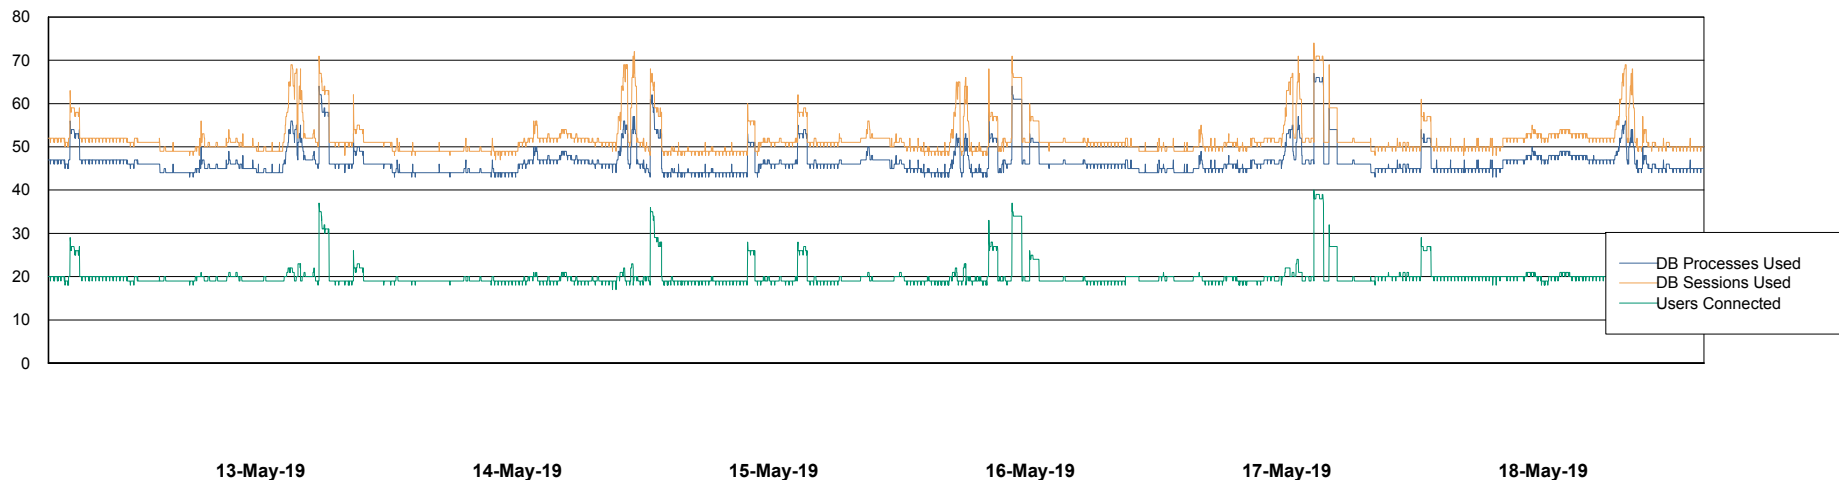

Weekly SLA Customer Report

Customer DFD Production
Database ID 39

Database Performance DFDDB_Production

Weekly SLA Customer Report

Customer DFD Production
Database ID 39

Database Performance DFDDDBI_Production