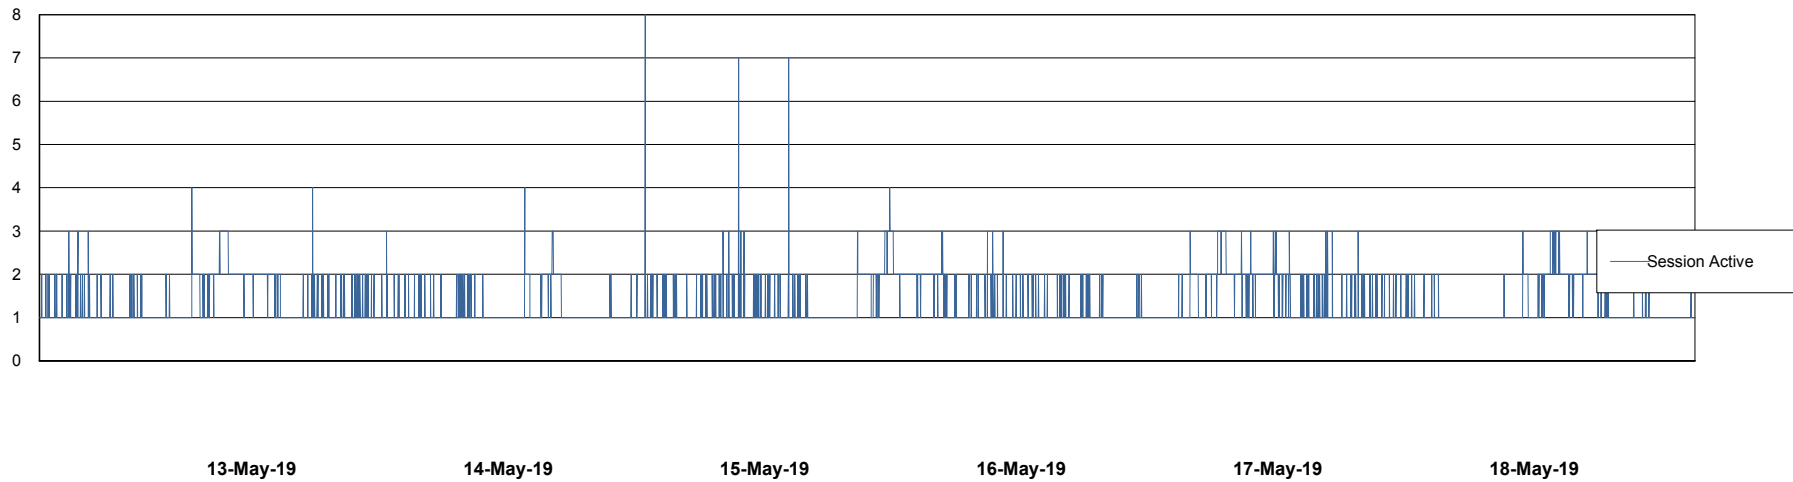

Harddisk Usage DFD_PRD_ORACLE2

	Free disk space on c: (%)	Total disk space on c: (Gb)	Free disk space on d: (%)	Total disk space on d: (Gb)	Free disk space on e: (%)	Total disk space on e: (Gb)	Free disk space on f: (%)	Total disk space on f: (Gb)
18-May-19	47	78	70	479	28	800	61	800
17-May-19	47	78	70	479	28	800	61	800
16-May-19	47	78	70	479	28	800	61	800
15-May-19	47	78	70	479	28	800	61	800
14-May-19	47	78	70	479	28	800	61	800
13-May-19	47	78	70	479	28	800	61	800
12-May-19	47	78	70	479	28	800	61	800

Weekly SLA Customer Report

Customer DFD Production
Database ID 39

Database Performance DFDDB_Production

Weekly SLA Customer Report

Customer DFD Production
Database ID 39

Database Performance DFDDDBI_Production