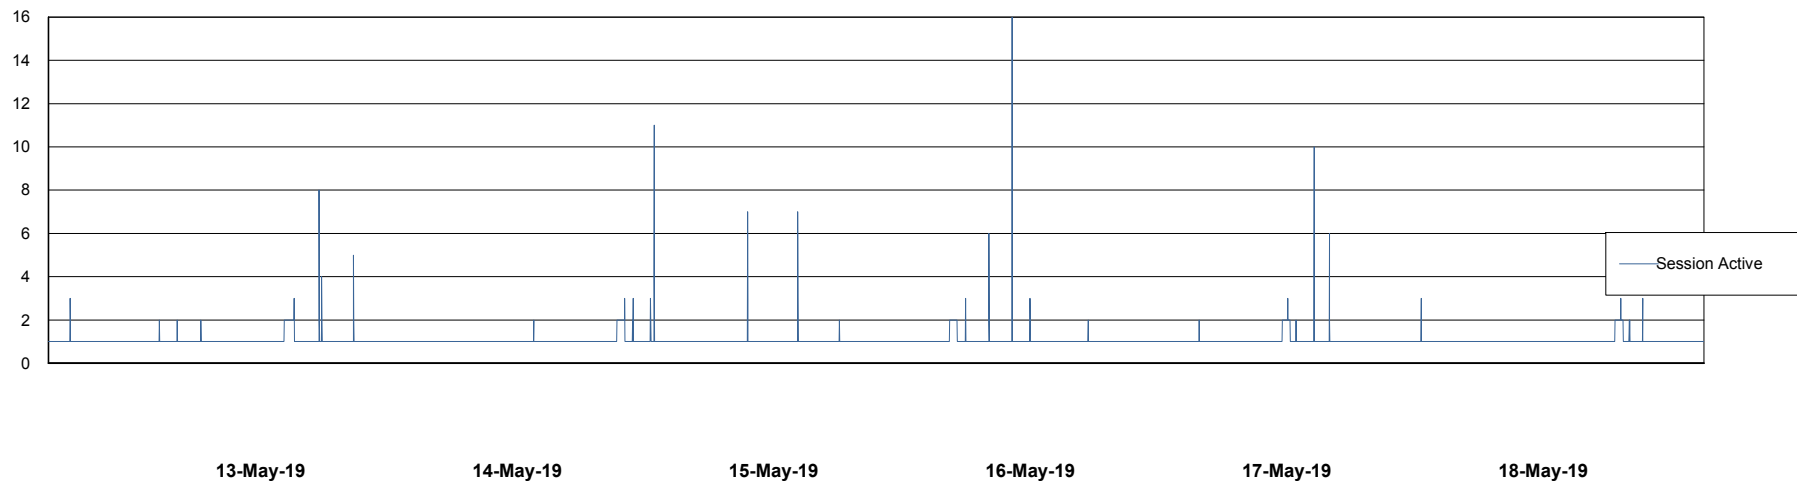

Weekly SLA Customer Report

Customer DFD Production
Database ID 39

Database Performance DFDDB_Production

Weekly SLA Customer Report

Customer DFD Production
Database ID 39

Database Performance DFDDDBI_Production