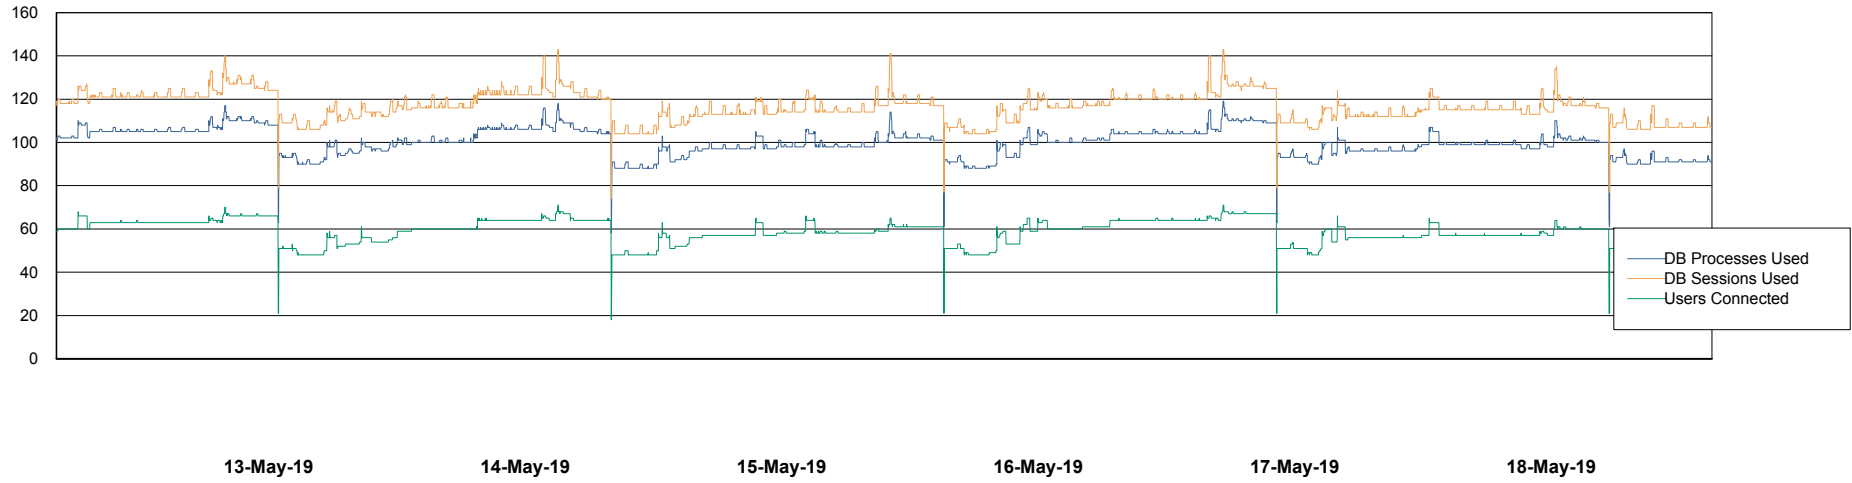

Database Performance DFDDB_Production