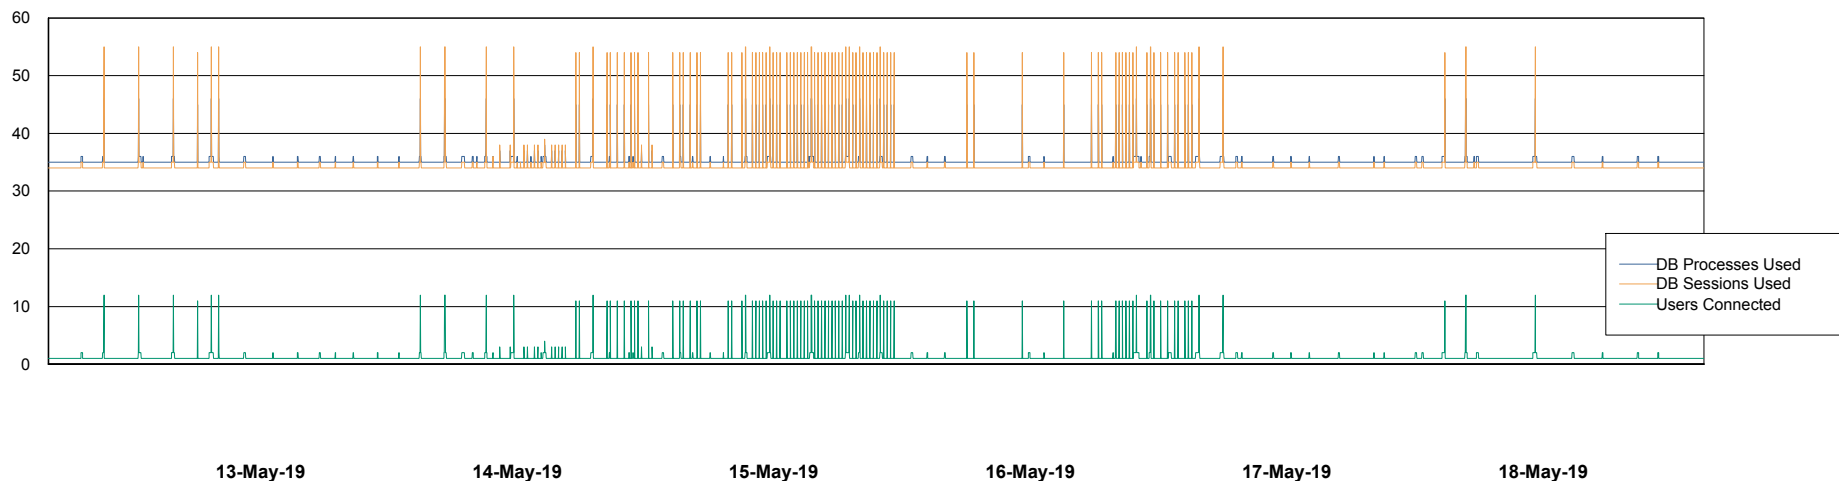

Database Performance CUS_ProdDB_Standby