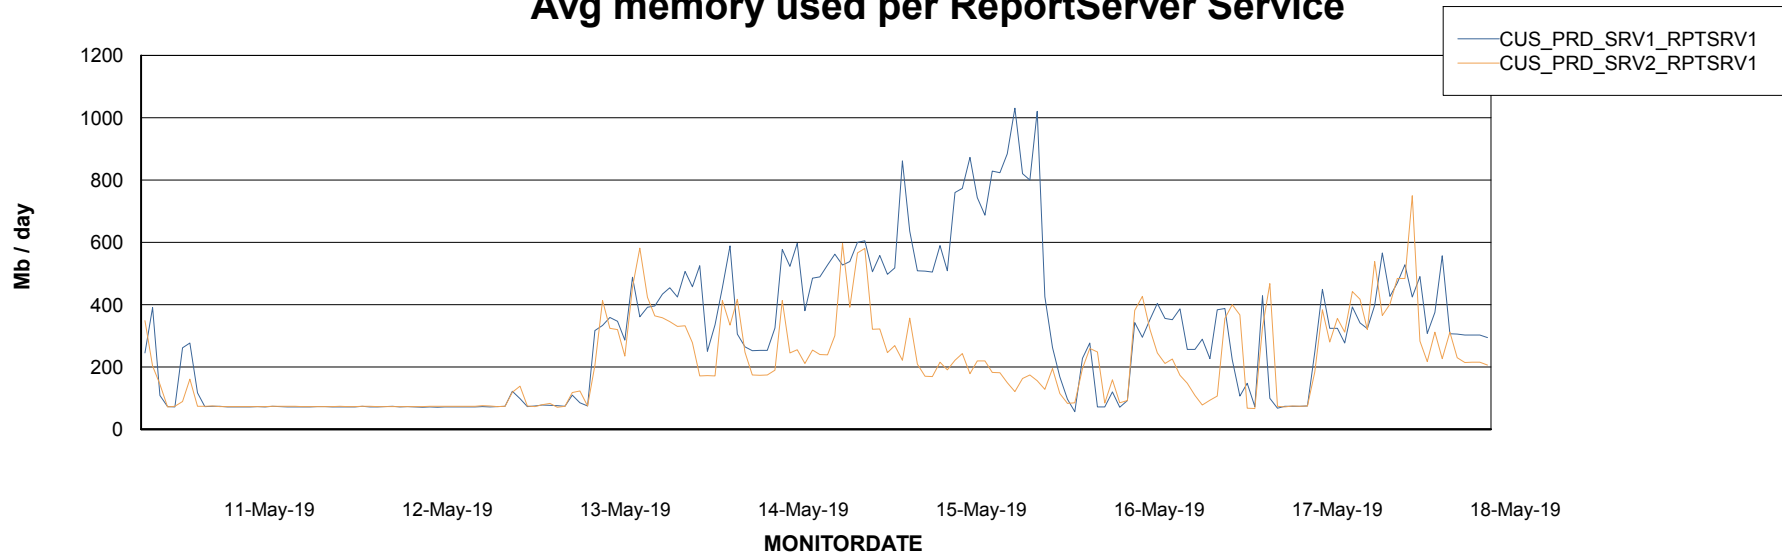

ABSSolute Web Component Services

Avg memory used per ReportServer Service