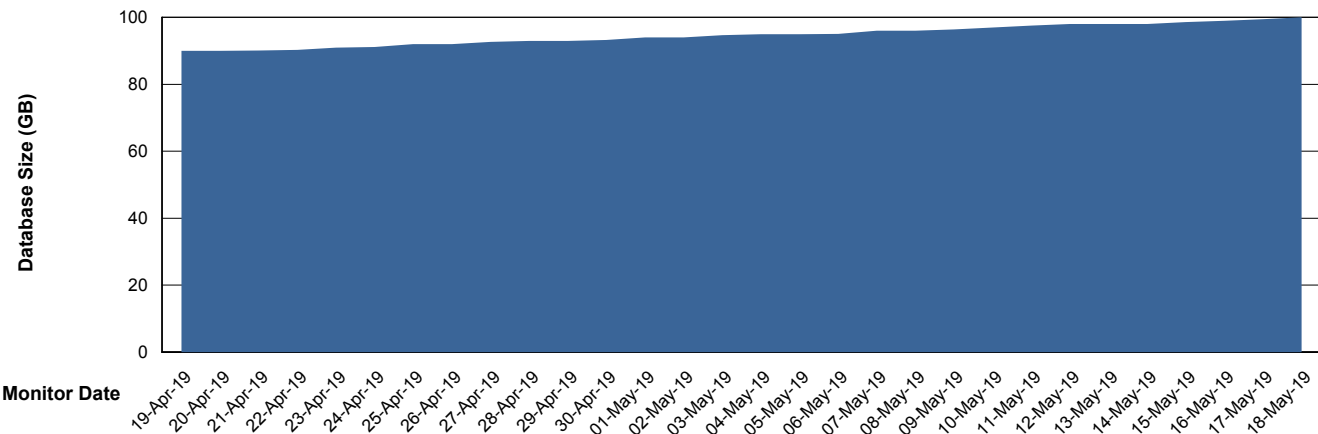

# Weekly SLA Customer Report

Customer CUS Production  
 Database ID 84

DATABASE SIZE CUS\_ProdDB\_Primary

Database growth over last month

Database Tablespace CUS\_ProdDB\_Primary

Date	Tablespace Name	Filesize (Gb)	Usedsize (Gb)	Percentage free
18-May-19	ABSDATA	120	87	28
	INDX	6	4	33
17-May-19	ABSDATA	120	87	28
	INDX	6	4	33
16-May-19	ABSDATA	120	87	28
	INDX	6	4	33
15-May-19	ABSDATA	110	87	21
	INDX	6	4	33
14-May-19	ABSDATA	110	87	21
	INDX	6	4	33
13-May-19	ABSDATA	110	87	21
	INDX	6	4	33
12-May-19	ABSDATA	100	86	14
	INDX	6	4	33