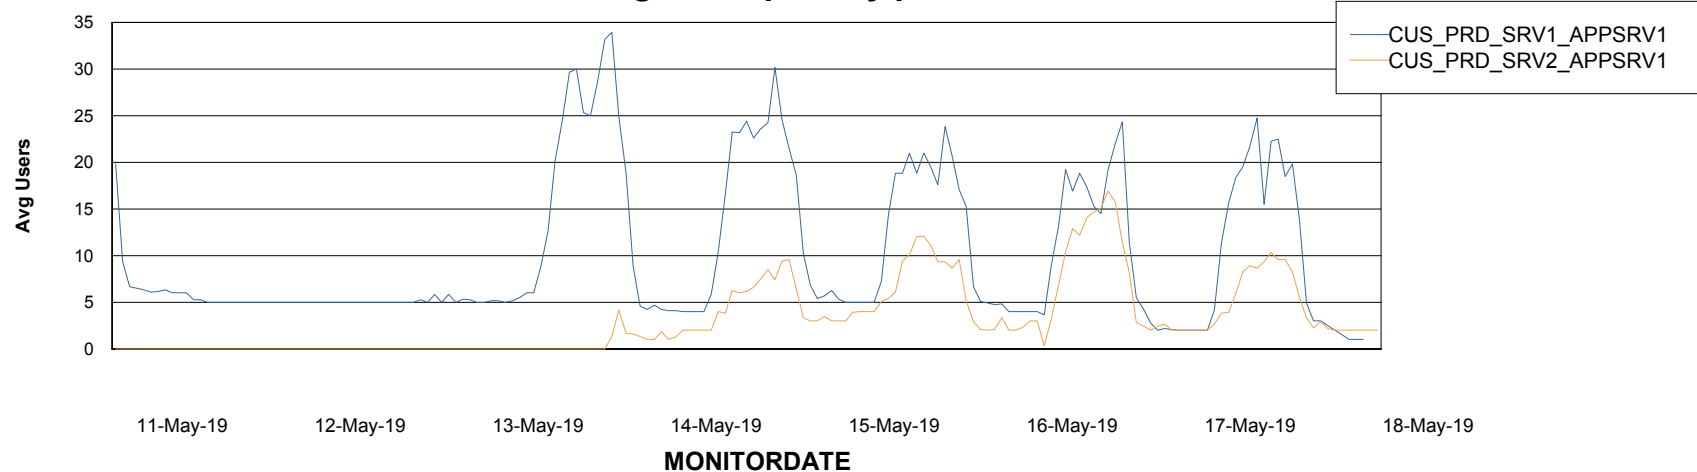

Avg users per day per ABS server