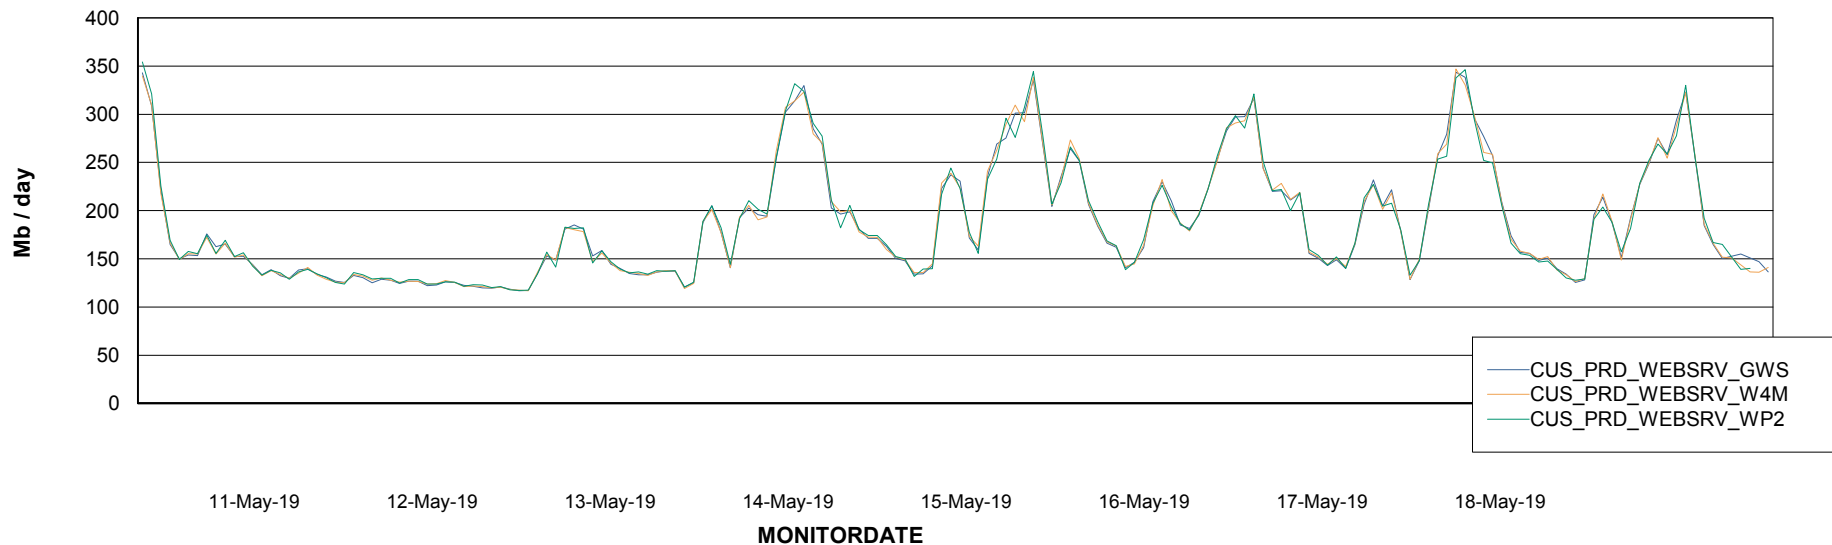

ABSSolute Web Component Services

Avg memory used per ABS Web component