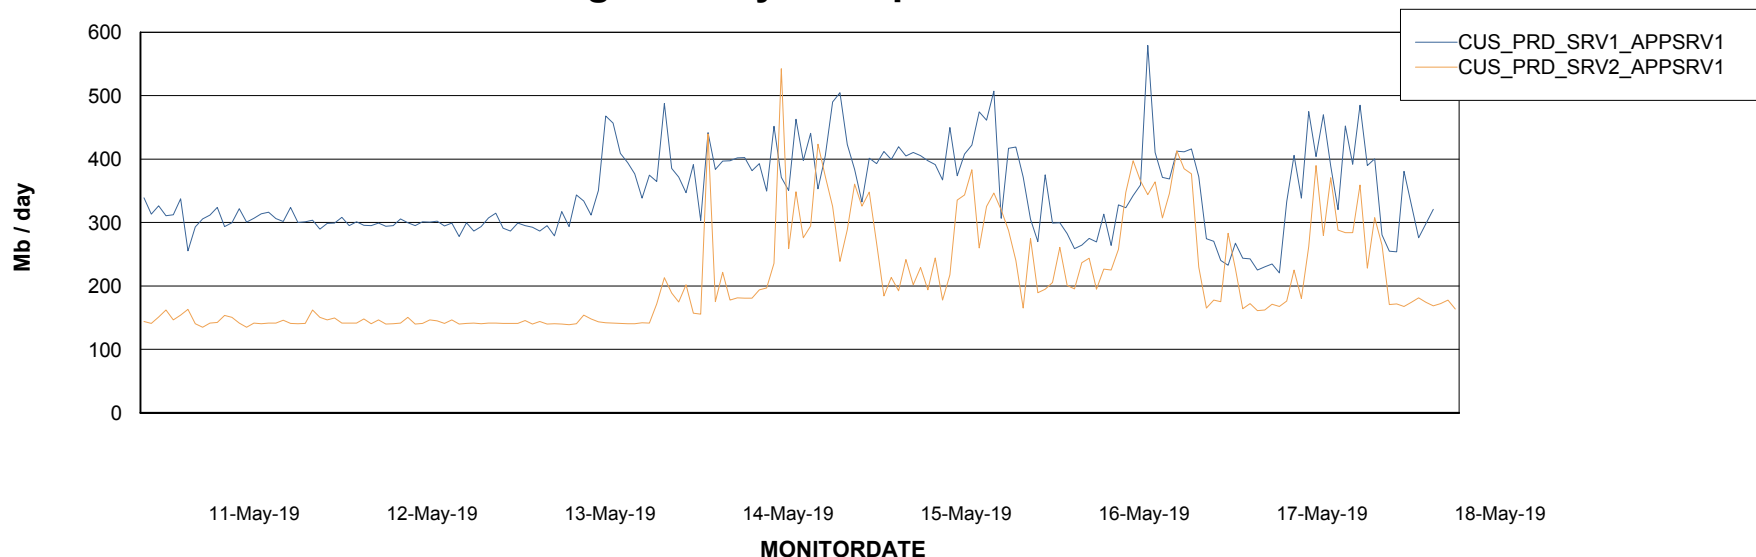

ABSolute Application Server Services

Avg memory used per ABS Server Service