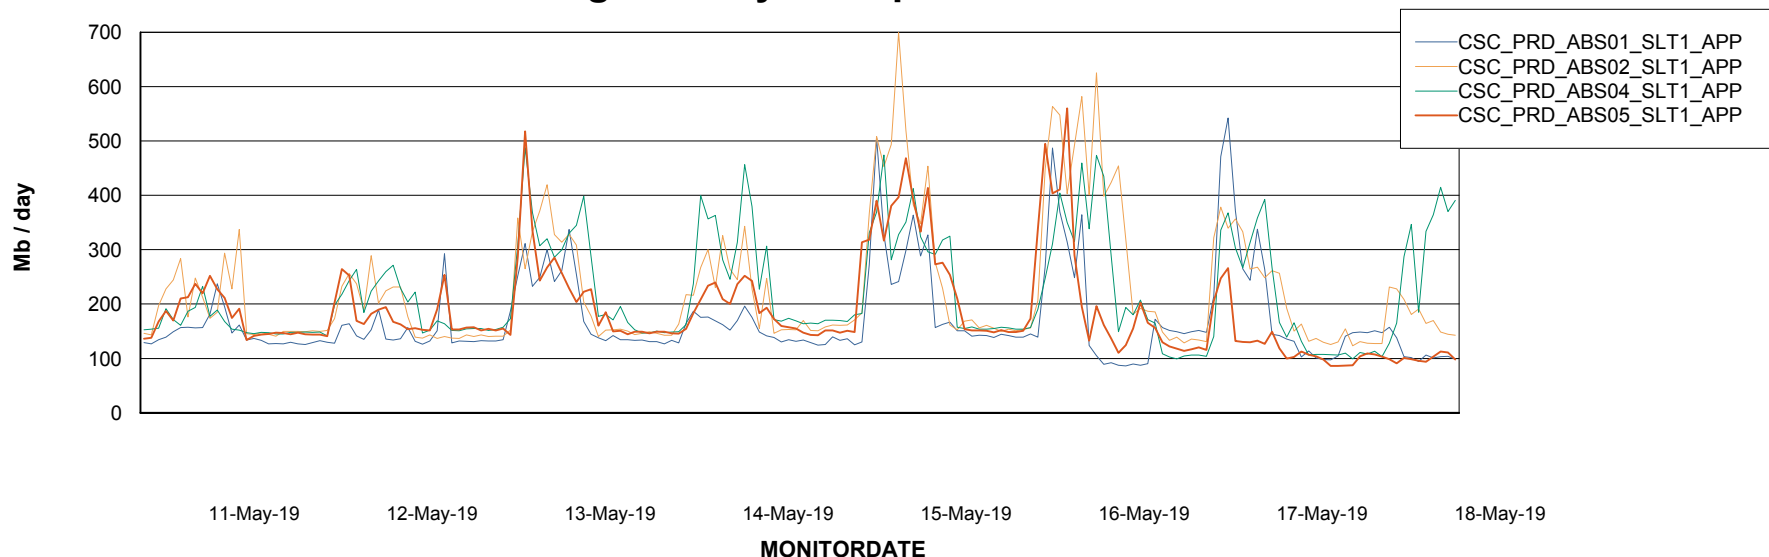

ABSSolute Application Server Services

Avg memory used per ABS Server Service