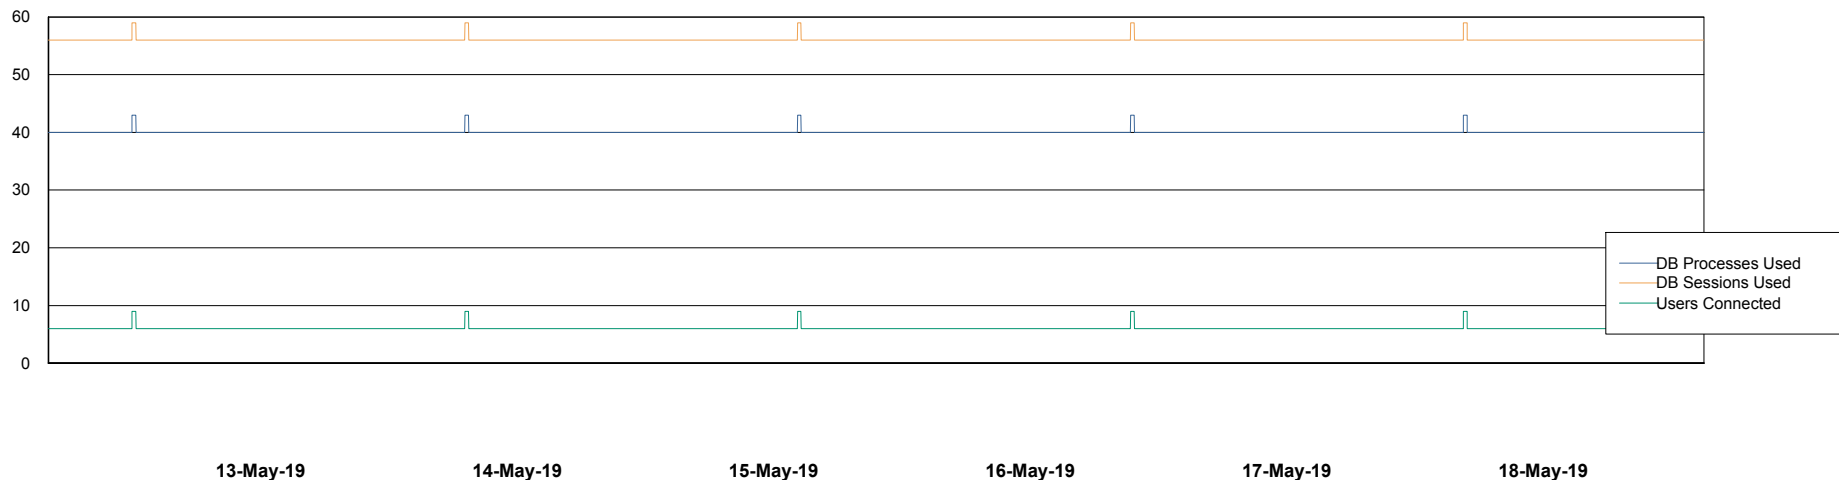

Weekly SLA Customer Report

Customer CSC_Production
Database ID 50

Database Performance CSCDB_Primary

13-May-19 14-May-19 15-May-19 16-May-19 17-May-19 18-May-19

13-May-19 14-May-19 15-May-19 16-May-19 17-May-19 18-May-19

Weekly SLA Customer Report

Customer CSC_Production
Database ID 50

Database Performance CSCDB_Standby

Weekly SLA Customer Report

Customer CSC_Production
 Database ID 50

DATABASE SIZE CSCDB_Primary

Database growth over last month