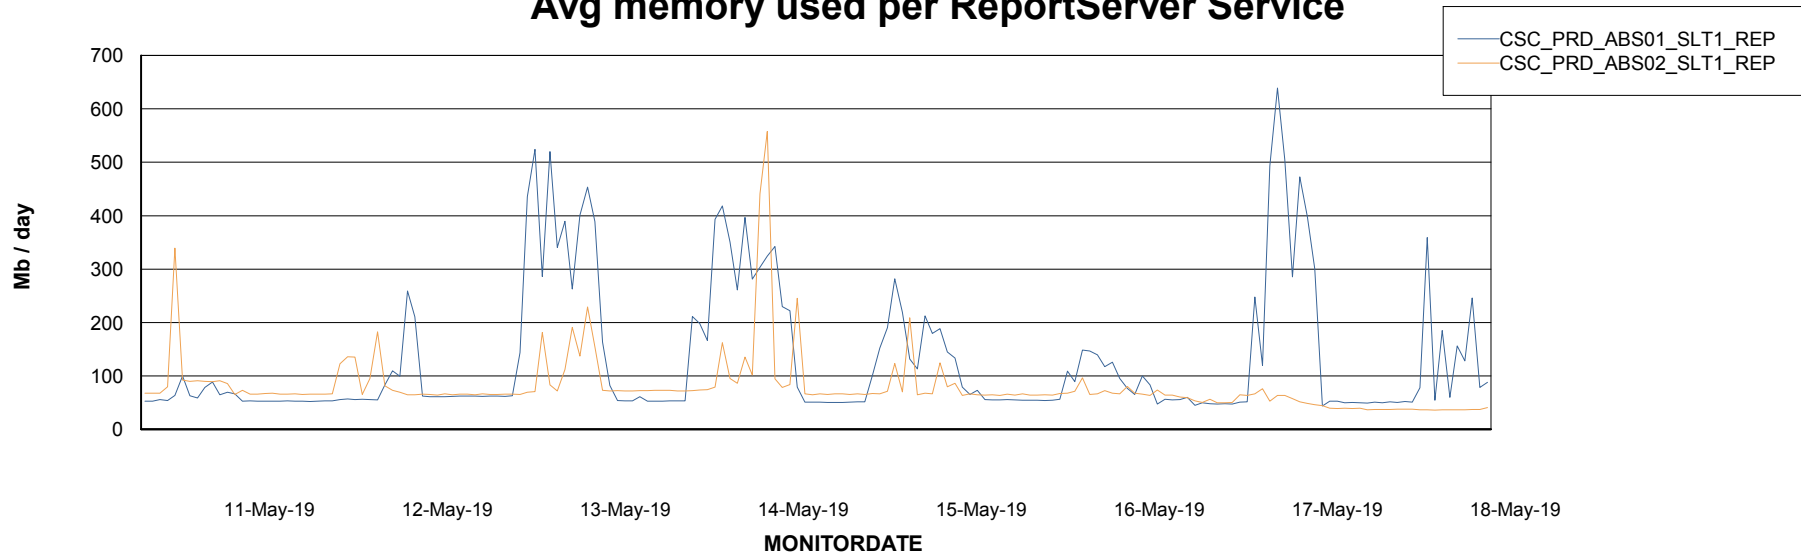

Avg memory used per ABS Server Service

Avg users per day per ABS server

Weekly SLA Customer Report

Customer CSC_Production
Database ID 50

ABSSolute Application ReportServer Services

Avg memory used per ReportServer Service