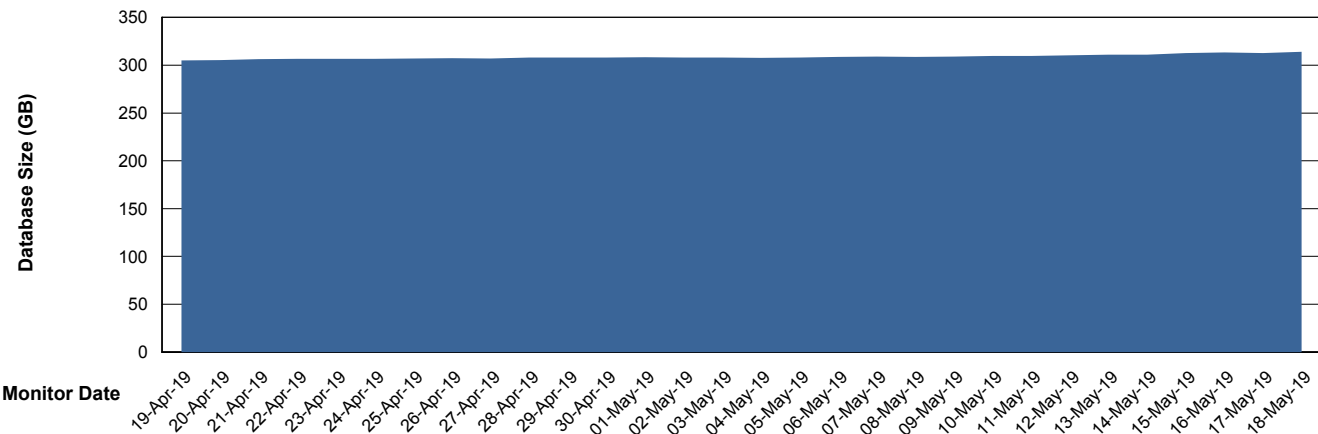

Weekly SLA Customer Report

Customer CSC_Production
Database ID 50

Database Performance CSCDB_Standby

Weekly SLA Customer Report

Customer CSC_Production
 Database ID 50

DATABASE SIZE CSCDB_Primary

Database growth over last month

Database Tablespace CSCDB_Primary

Date	Tablespace Name	Filesize (Gb)	Usedsize (Gb)	Percentage free
18-May-19	ABSDATA	131	107	18
	INDX	246	201	18
17-May-19	ABSDATA	131	107	18
	INDX	246	201	18
16-May-19	ABSDATA	131	107	18
	INDX	246	201	18
15-May-19	ABSDATA	131	107	18
	INDX	234	200	15
14-May-19	ABSDATA	131	107	18
	INDX	234	200	15
13-May-19	ABSDATA	131	107	18
	INDX	234	200	15
12-May-19	ABSDATA	131	107	18
	INDX	234	200	15