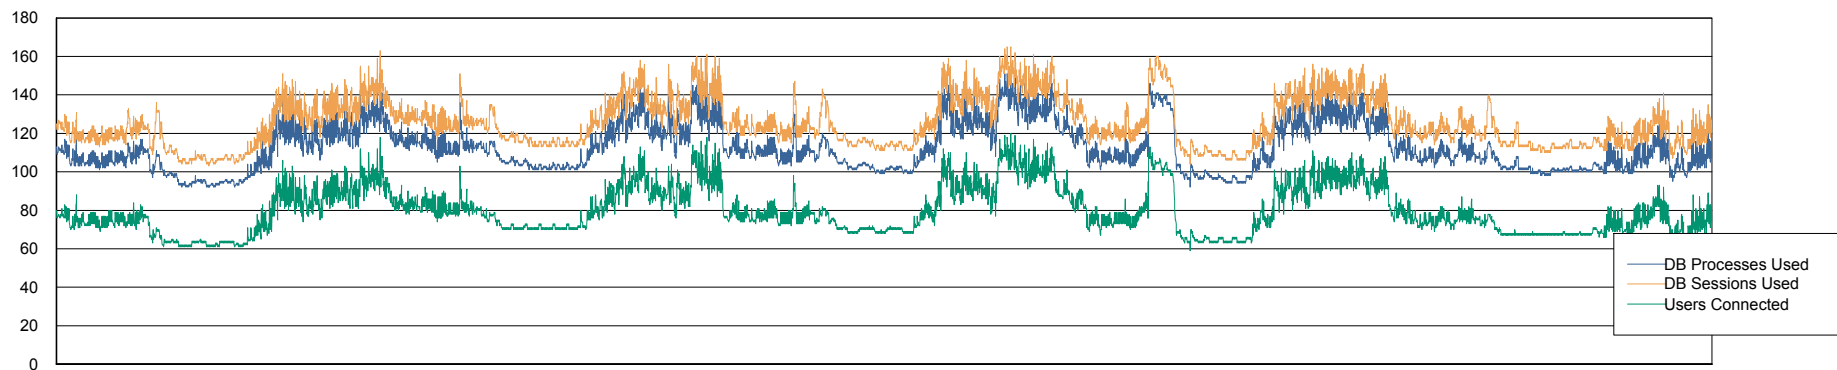

Database Performance CSCDB_Primary

13-May-19 14-May-19 15-May-19 16-May-19 17-May-19 18-May-19