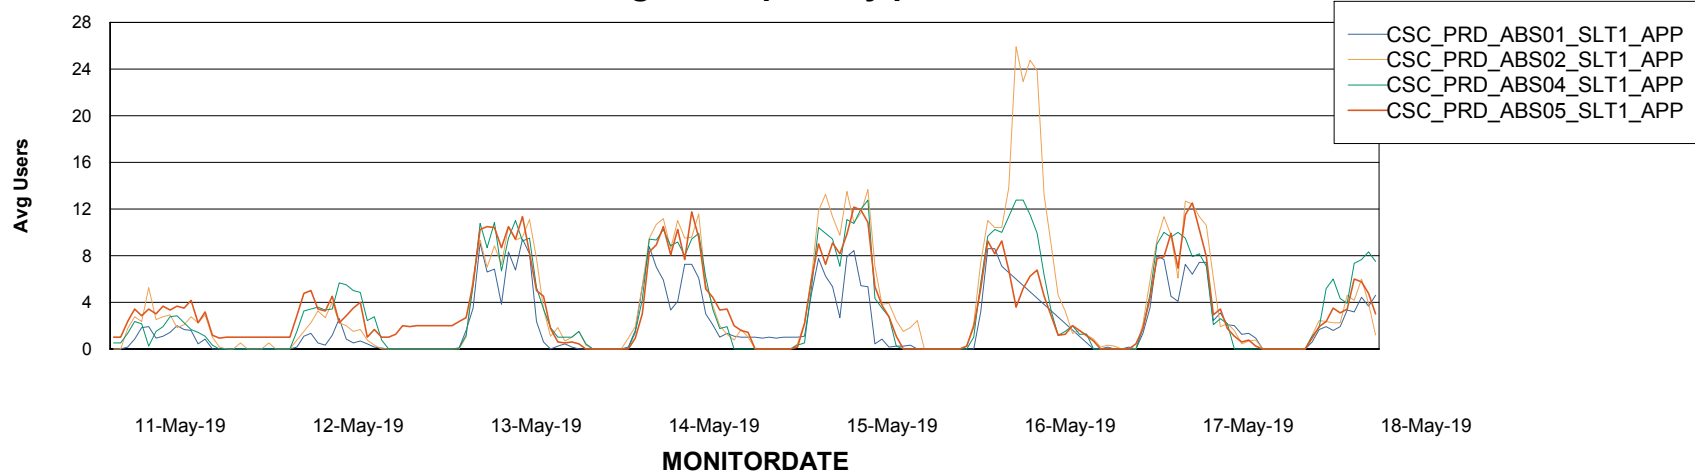

Avg users per day per ABS server