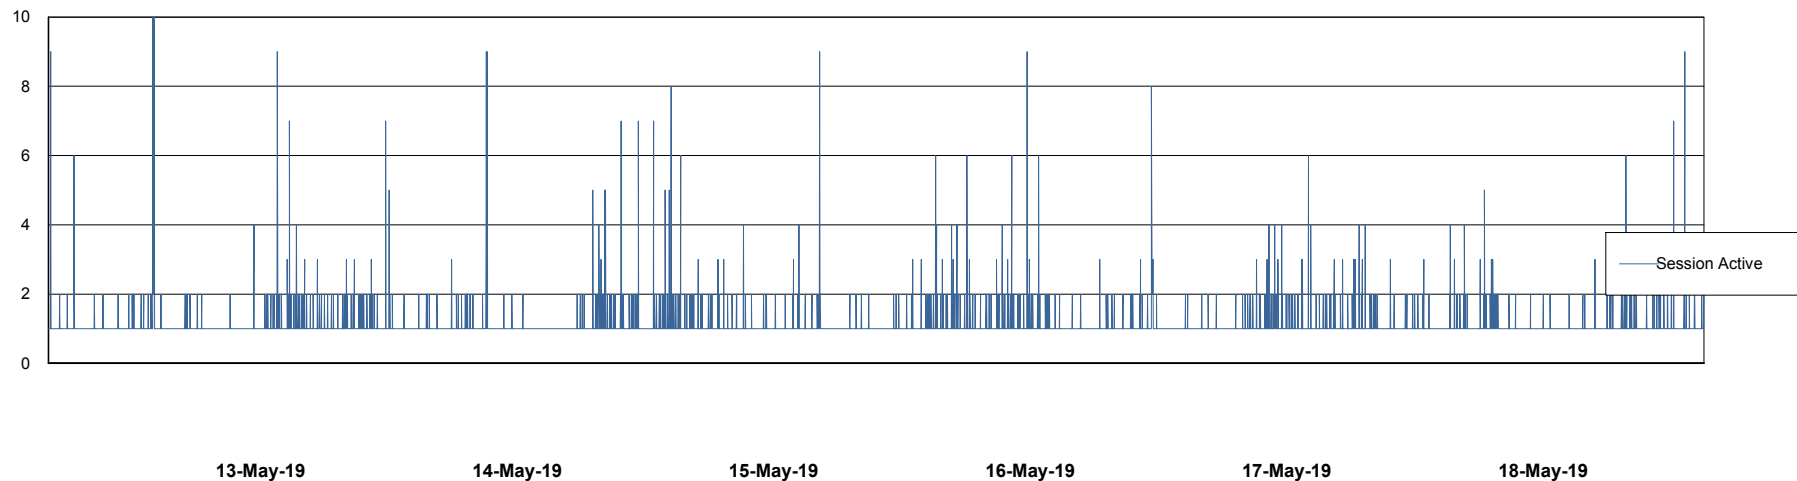

Weekly SLA Customer Report

Customer CSC_Production
Database ID 50

Database Performance CSCDB_Primary

13-May-19 14-May-19 15-May-19 16-May-19 17-May-19 18-May-19

13-May-19 14-May-19 15-May-19 16-May-19 17-May-19 18-May-19

Weekly SLA Customer Report

Customer CSC_Production
Database ID 50

Database Performance CSCDB_Standby

Weekly SLA Customer Report

Customer CSC_Production
 Database ID 50

DATABASE SIZE CSCDB_Primary

Database growth over last month