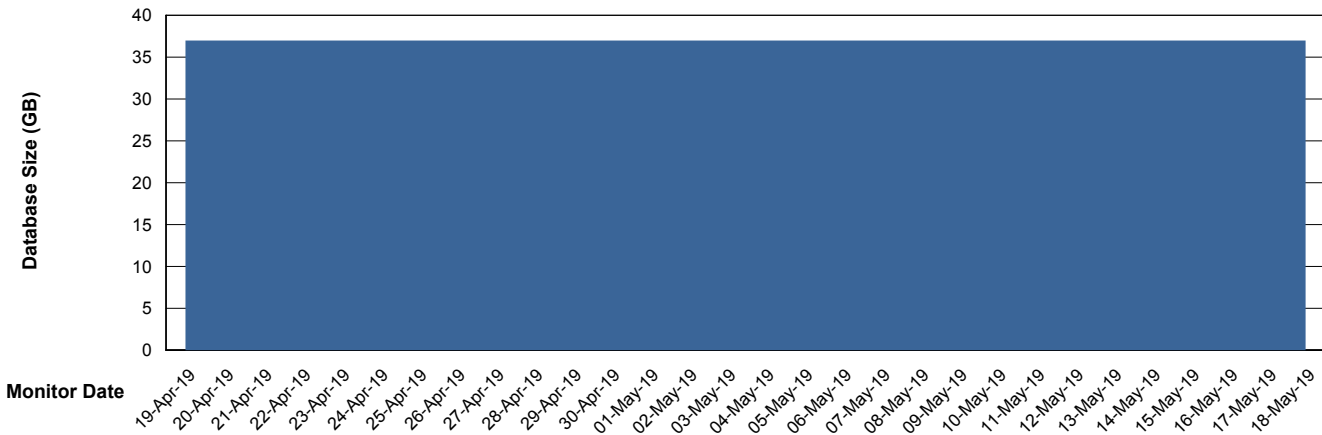

Weekly SLA Customer Report

Customer CIW Production
Database ID 45

Database Performance CIWDB_Production

Weekly SLA Customer Report

Customer CIW Production
Database ID 45

Database Performance CIWDB_Standby

Weekly SLA Customer Report

Customer CIW Production
 Database ID 45

DATABASE SIZE CIWDB_Production

Database growth over last month

Database Tablespace CIWDB_Production

Date	Tablespace Name	Filesize (Gb)	Usedsize (Gb)	Percentage free
18-May-19	ABSDATA	38	32	16
	INDX	5	4	20
17-May-19	ABSDATA	38	32	16
	INDX	5	4	20
16-May-19	ABSDATA	38	32	16
	INDX	5	4	20
15-May-19	ABSDATA	38	32	16
	INDX	5	4	20
14-May-19	ABSDATA	38	32	16
	INDX	5	4	20
13-May-19	ABSDATA	38	32	16
	INDX	5	4	20
12-May-19	ABSDATA	38	32	16
	INDX	5	4	20