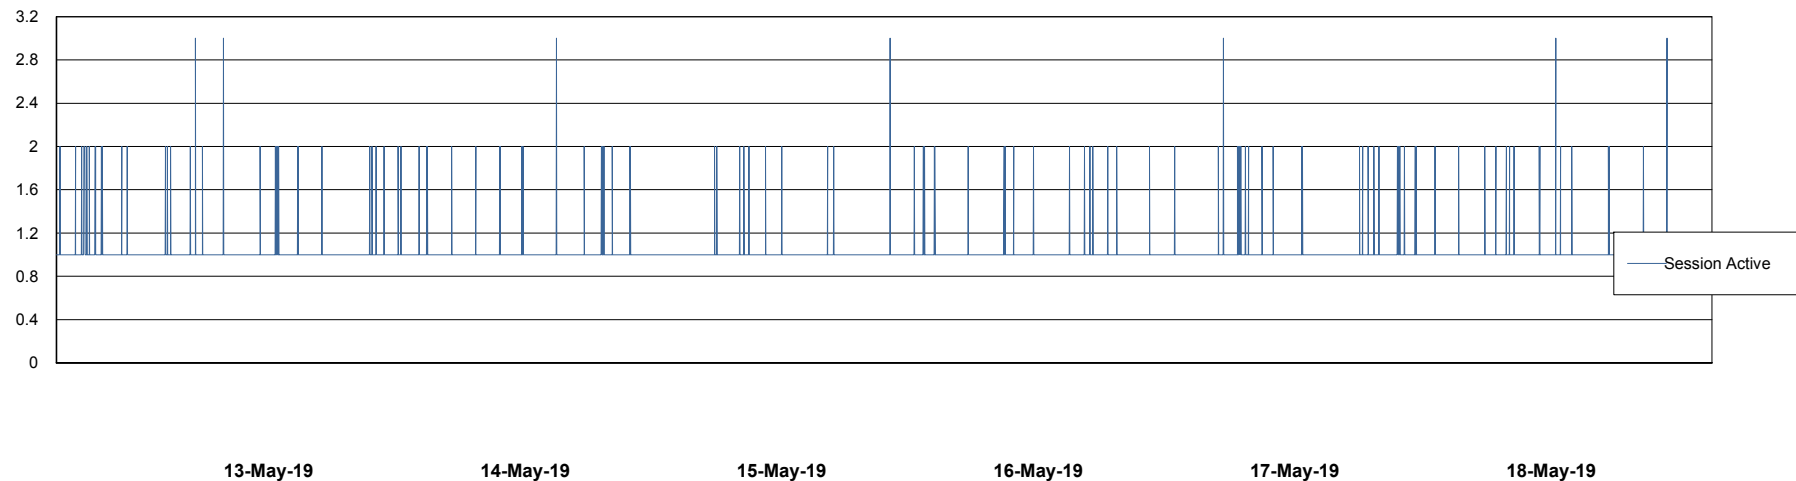

Weekly SLA Customer Report

Customer CIW Production
 Database ID 45

Harddisk Usage CIW_PRD_ORACLE1

	Free disk space on c: (%)	Total disk space on c: (Gb)	Free disk space on d: (%)	Total disk space on d: (Gb)	Free disk space on e: (%)	Total disk space on e: (Gb)
18-May-19	95	700	17	700	100	831
17-May-19	95	700	17	700	100	831
16-May-19	95	700	17	700	100	831
15-May-19	95	700	17	700	100	831
14-May-19	95	700	17	700	100	831
13-May-19	95	700	17	700	100	831
12-May-19	95	700	18	700	100	831

Harddisk Usage CIW_PRD_ORACLE2

	Free disk space on c: (%)	Total disk space on c: (Gb)	Free disk space on d: (%)	Total disk space on d: (Gb)	Free disk space on e: (%)	Total disk space on e: (Gb)
18-May-19	95	701	17	700	100	830
17-May-19	95	701	17	700	100	830
16-May-19	95	701	17	700	100	830
15-May-19	95	701	17	700	100	830
14-May-19	95	701	17	700	100	830
13-May-19	95	701	17	700	100	830
12-May-19	95	701	18	700	100	830

Weekly SLA Customer Report

Customer CIW Production
Database ID 45

Database Performance CIWDB_Production

Weekly SLA Customer Report

Customer CIW Production
Database ID 45

Database Performance CIWDB_Standby

Weekly SLA Customer Report