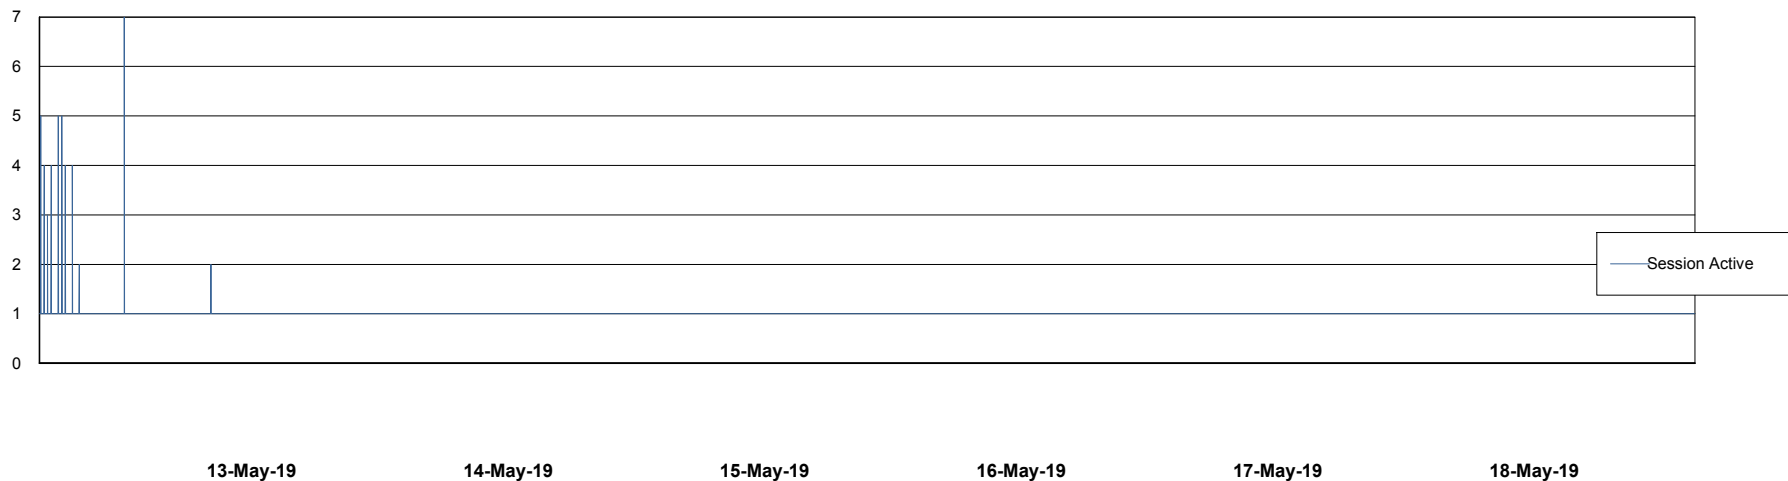

Weekly SLA Customer Report

Customer CIW Production
Database ID 45

Database Performance CIWDB_Production

Weekly SLA Customer Report

Customer CIW Production
Database ID 45

Database Performance CIWDB_Standby

Weekly SLA Customer Report

Customer CIW Production
 Database ID 45

DATABASE SIZE CIWDB_Production

Database growth over last month

Database Tablespace CIWDB_Production

Date	Tablespace Name	Filesize (Gb)	Usedsize (Gb)	Percentage free
18-May-19	ABSDATA	38	32	16
	INDX	5	4	20
17-May-19	ABSDATA	38	32	16
	INDX	5	4	20
16-May-19	ABSDATA	38	32	16
	INDX	5	4	20
15-May-19	ABSDATA	38	32	16
	INDX	5	4	20
14-May-19	ABSDATA	38	32	16
	INDX	5	4	20
13-May-19	ABSDATA	38	32	16
	INDX	5	4	20
12-May-19	ABSDATA	38	32	16
	INDX	5	4	20