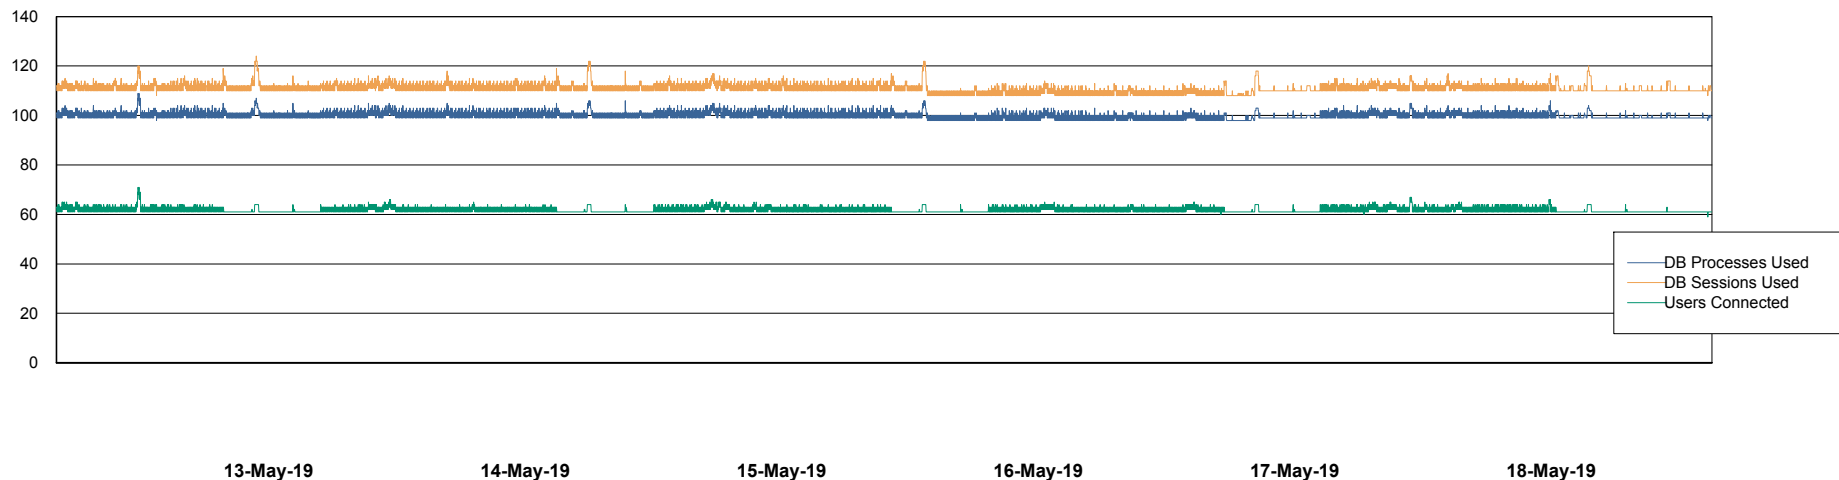

Harddisk Usage CIW_PRD_ORACLE2

	Free disk space on c: (%)	Total disk space on c: (Gb)	Free disk space on d: (%)	Total disk space on d: (Gb)	Free disk space on e: (%)	Total disk space on e: (Gb)
18-May-19	95	701	17	700	100	830
17-May-19	95	701	17	700	100	830
16-May-19	95	701	17	700	100	830
15-May-19	95	701	17	700	100	830
14-May-19	95	701	17	700	100	830
13-May-19	95	701	17	700	100	830
12-May-19	95	701	18	700	100	830

Weekly SLA Customer Report

Customer CIW Production
Database ID 45

Database Performance CIWDB_Production

Weekly SLA Customer Report

Customer CIW Production
Database ID 45

Database Performance CIWDB_Standby

Weekly SLA Customer Report