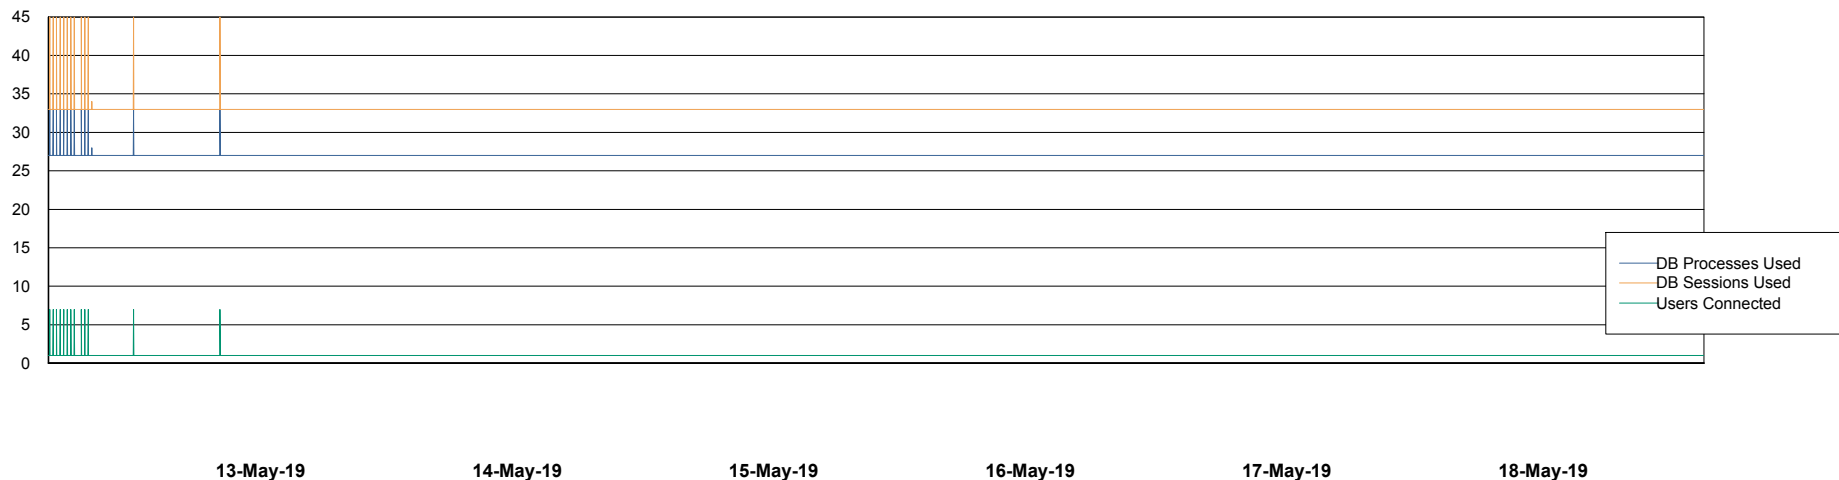

Weekly SLA Customer Report

Customer CIW Production
Database ID 45

Database Performance CIWDB_Production

Weekly SLA Customer Report

Customer CIW Production
Database ID 45

Database Performance CIWDB_Standby

Weekly SLA Customer Report

Customer CIW Production
 Database ID 45

DATABASE SIZE CIWDB_Production

Database growth over last month

Database Tablespace CIWDB_Production

Date	Tablespace Name	Filesize (Gb)	Usedsize (Gb)	Percentage free
18-May-19	ABSDATA	38	32	16
	INDX	5	4	20
17-May-19	ABSDATA	38	32	16
	INDX	5	4	20
16-May-19	ABSDATA	38	32	16
	INDX	5	4	20
15-May-19	ABSDATA	38	32	16
	INDX	5	4	20
14-May-19	ABSDATA	38	32	16
	INDX	5	4	20
13-May-19	ABSDATA	38	32	16
	INDX	5	4	20
12-May-19	ABSDATA	38	32	16
	INDX	5	4	20