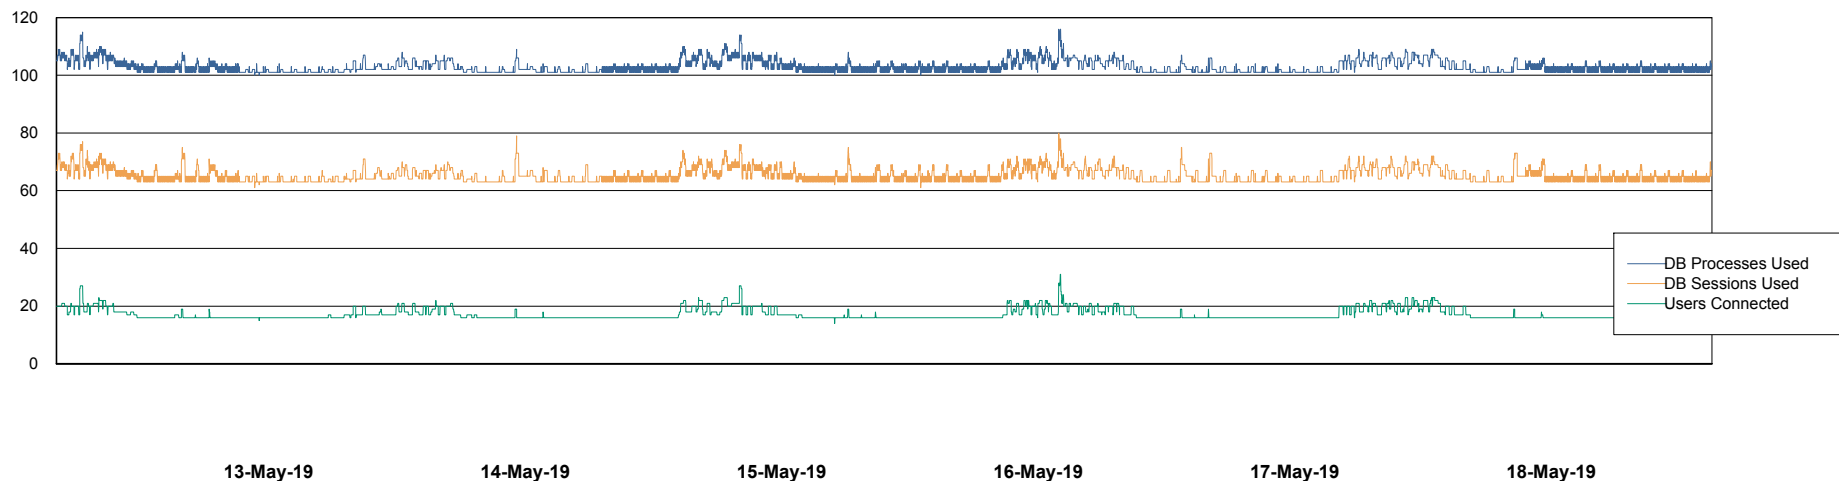

Database Performance BOHABS01_DB_Primary