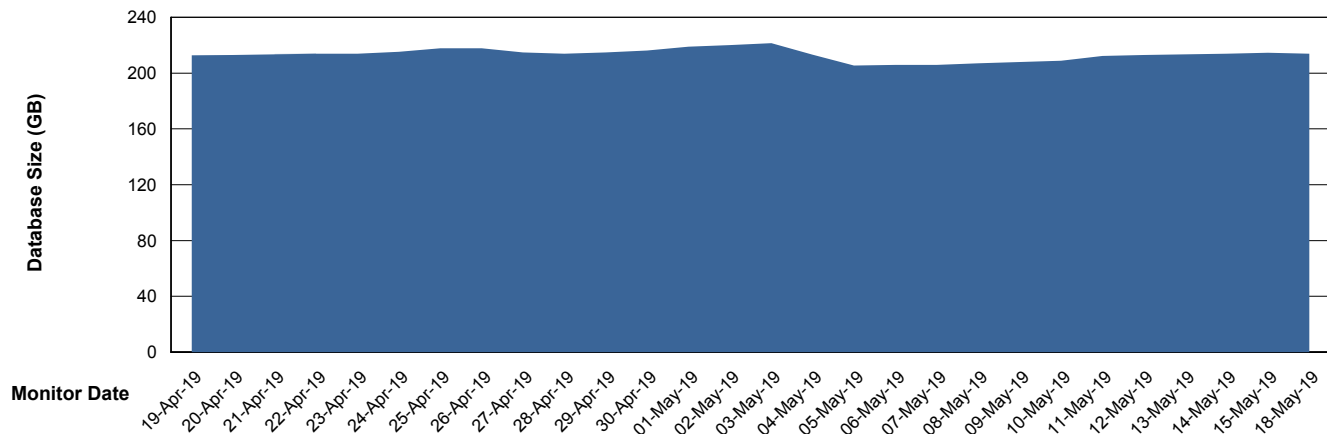

Weekly SLA Customer Report

Customer BNL_Production
Database ID 83

Database Performance BNLDB_FUT_FutureLive

Weekly SLA Customer Report

Customer BNL_Production
Database ID 83

Database Performance BNLDB_FUT_Standby

Weekly SLA Customer Report

Customer BNL_Production
Database ID 83

Database Performance BNLDB_Production

Weekly SLA Customer Report

Customer BNL_Production
Database ID 83

DATABASE SIZE BNLDB_FUT_FutureLive

Database growth over last month

DATABASE SIZE BNLDB_Production

Database growth over last month

Weekly SLA Customer Report

Customer BNL_Production
Database ID 83

Database Tablespace BNLDB_FUT_FutureLive

Date	Tablespace Name	Filesize (Gb)	Usedsize (Gb)	Percentage free
18-May-19	ABSDATA	80	70	13
	INDX	144	126	13
15-May-19	ABSDATA	80	70	13
	INDX	144	126	13
14-May-19	ABSDATA	80	70	13
	INDX	144	126	13
13-May-19	ABSDATA	80	70	13
	INDX	144	126	13
12-May-19	ABSDATA	80	70	13
	INDX	144	126	13