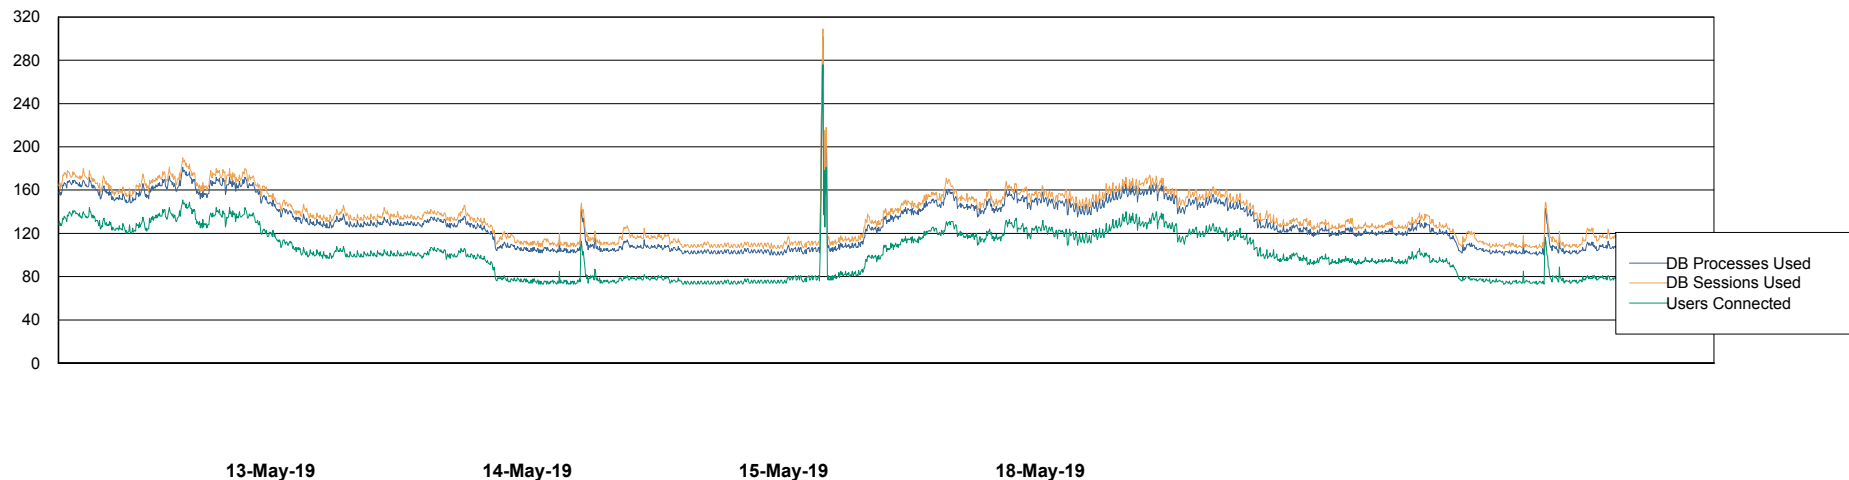

Weekly SLA Customer Report

Customer BNL_Production
Database ID 83

Database Performance BNLDB_FUT_FutureLive

Weekly SLA Customer Report

Customer BNL_Production
Database ID 83

Database Performance BNLDB_FUT_Standby

Weekly SLA Customer Report

Customer BNL_Production
Database ID 83

Database Performance BNLDB_Production

Weekly SLA Customer Report

Customer BNL_Production
Database ID 83

DATABASE SIZE BNLDB_FUT_FutureLive

Database growth over last month