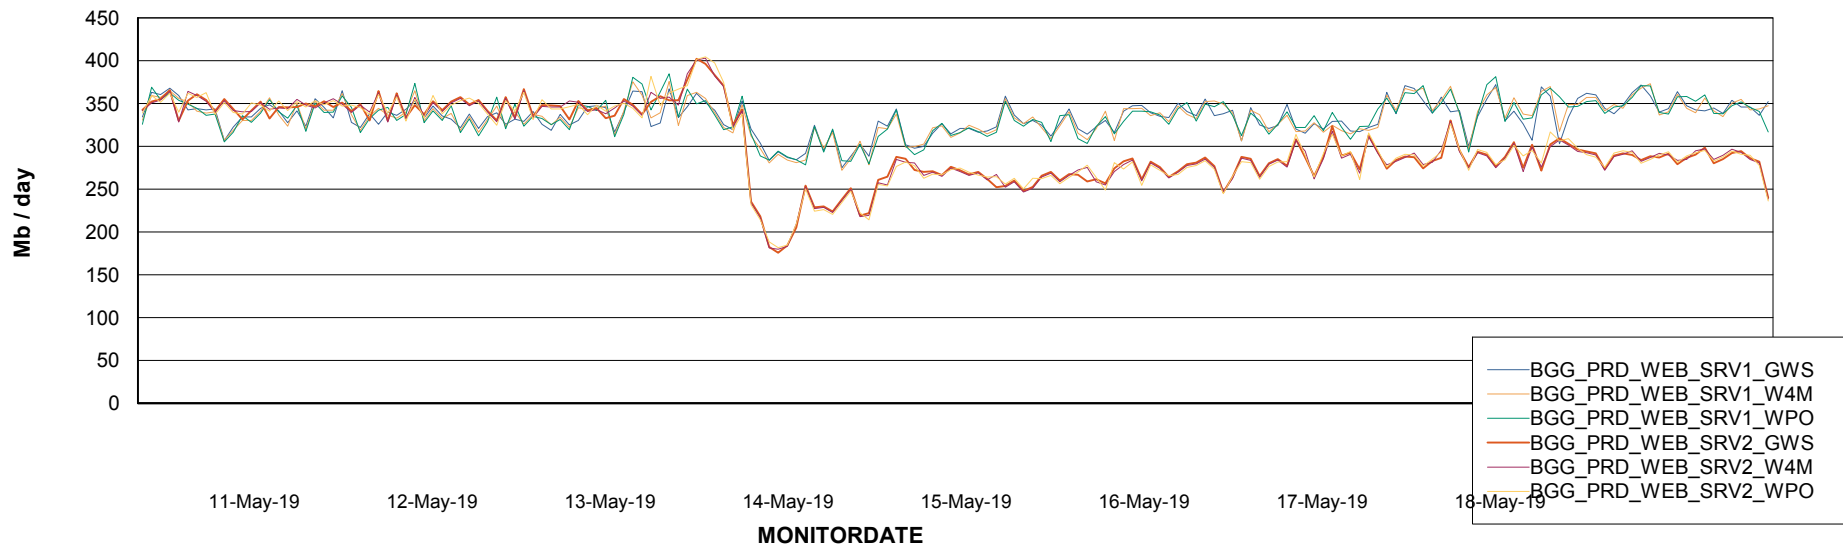

ABSolute Web Component Services

Avg memory used per ABS Web component