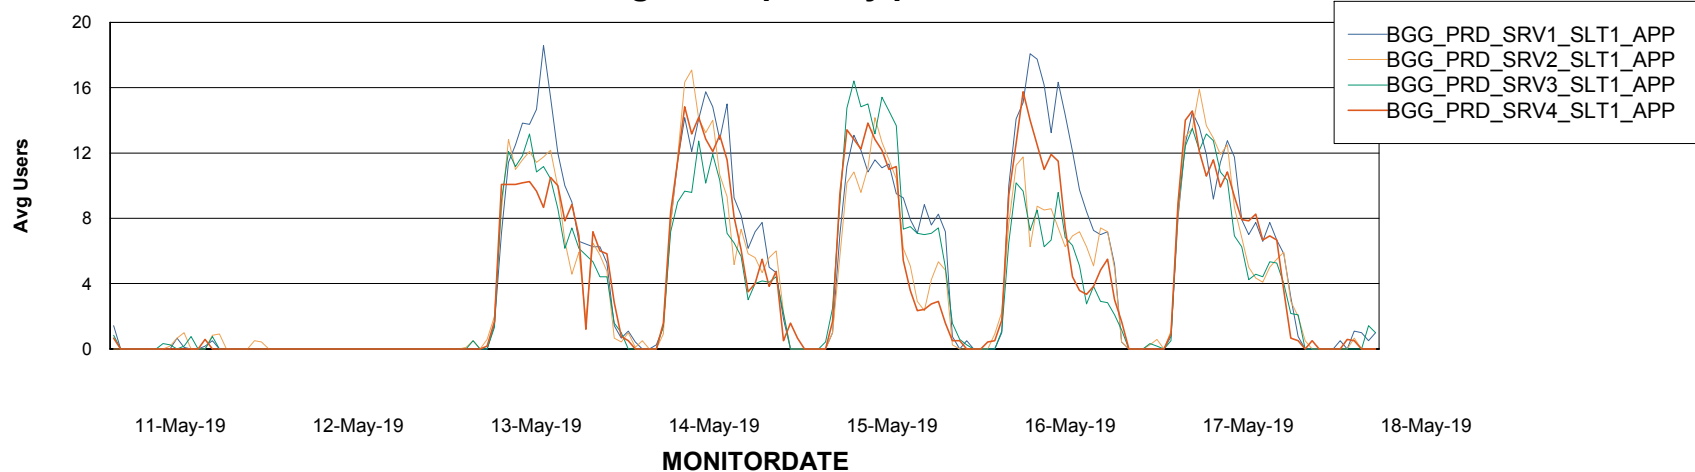

Avg users per day per ABS server