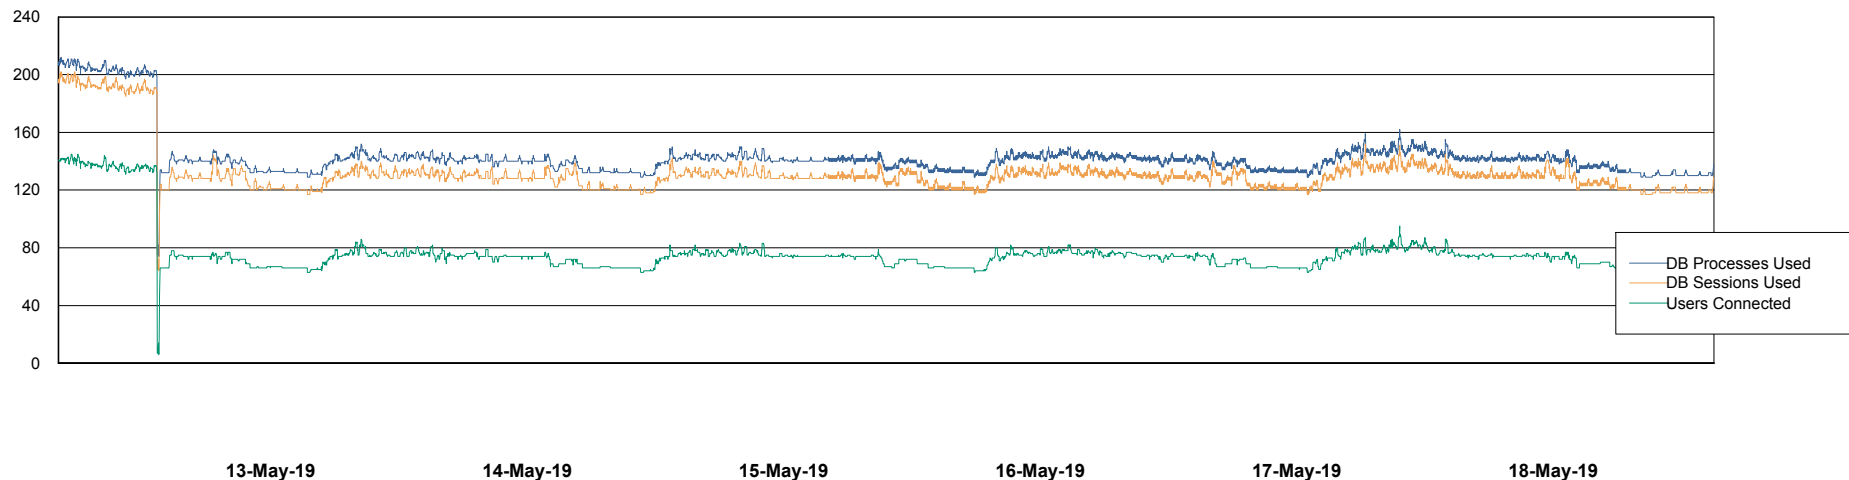

Weekly SLA Customer Report

Customer BGG_Production
Database ID 58

Database Performance BGGDB_BI

Weekly SLA Customer Report

Customer BGG_Production
Database ID 58

Database Performance BGGDB_Production

Weekly SLA Customer Report