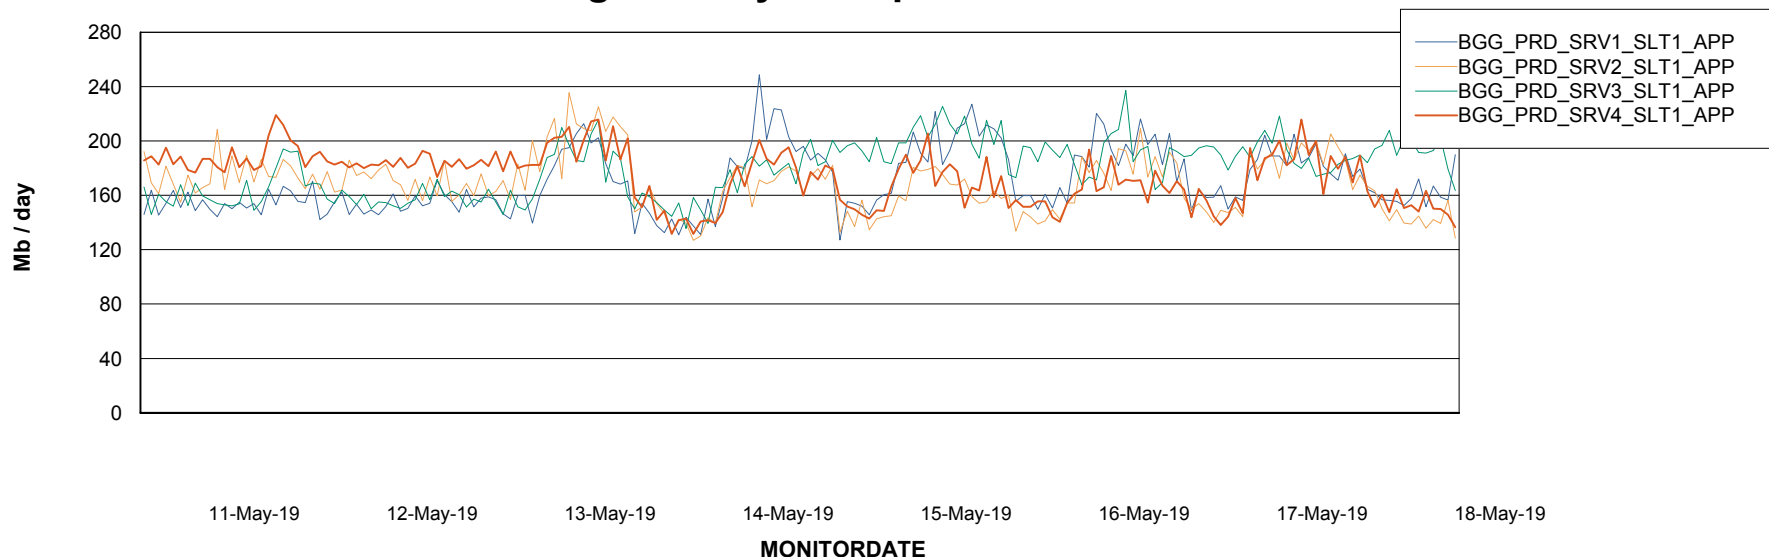

ABSSolute Application Server Services

Avg memory used per ABS Server Service