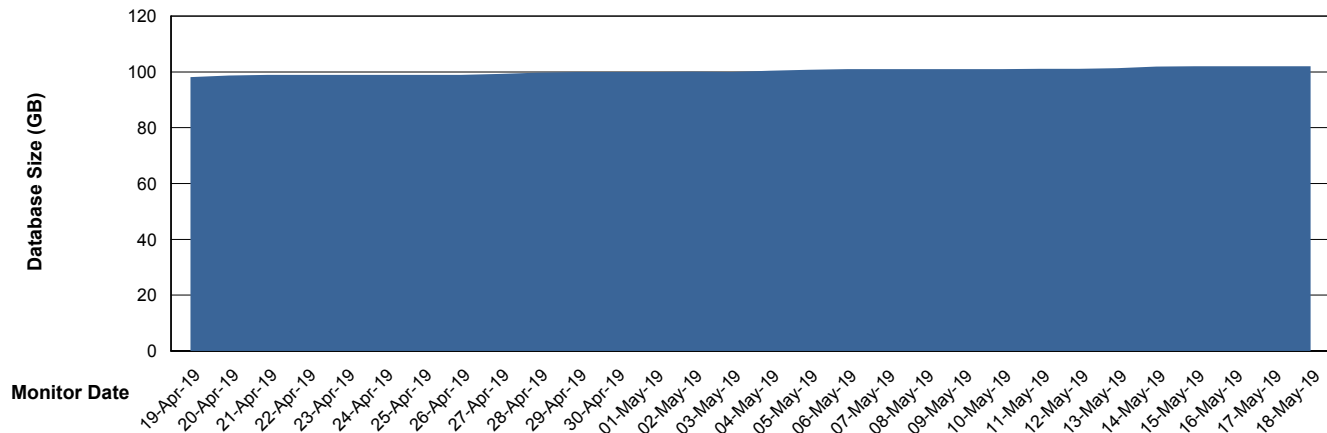

Customer BGG_Production
Database ID 58

Database Performance BGGDB_Standby

Weekly SLA Customer Report

Customer BGG_Production
Database ID 58

DATABASE SIZE BGGDB_BI

Database growth over last month

DATABASE SIZE BGGDB_Production

Database growth over last month

Weekly SLA Customer Report

Customer BGG_Production
Database ID 58

Database Tablespace BGGDB_BI

Date	Tablespace Name	Filesize (Gb)	Usedsize (Gb)	Percentage free
18-May-19	ABSDATA	22	18	18
	INDX	24	19	21
17-May-19	ABSDATA	22	18	18
	INDX	24	19	21
16-May-19	ABSDATA	22	18	18
	INDX	24	19	21
15-May-19	ABSDATA	22	18	18
	INDX	24	19	21
14-May-19	ABSDATA	22	18	18
	INDX	24	19	21
13-May-19	ABSDATA	22	18	18
	INDX	24	19	21
12-May-19	ABSDATA	22	18	18
	INDX	24	19	21