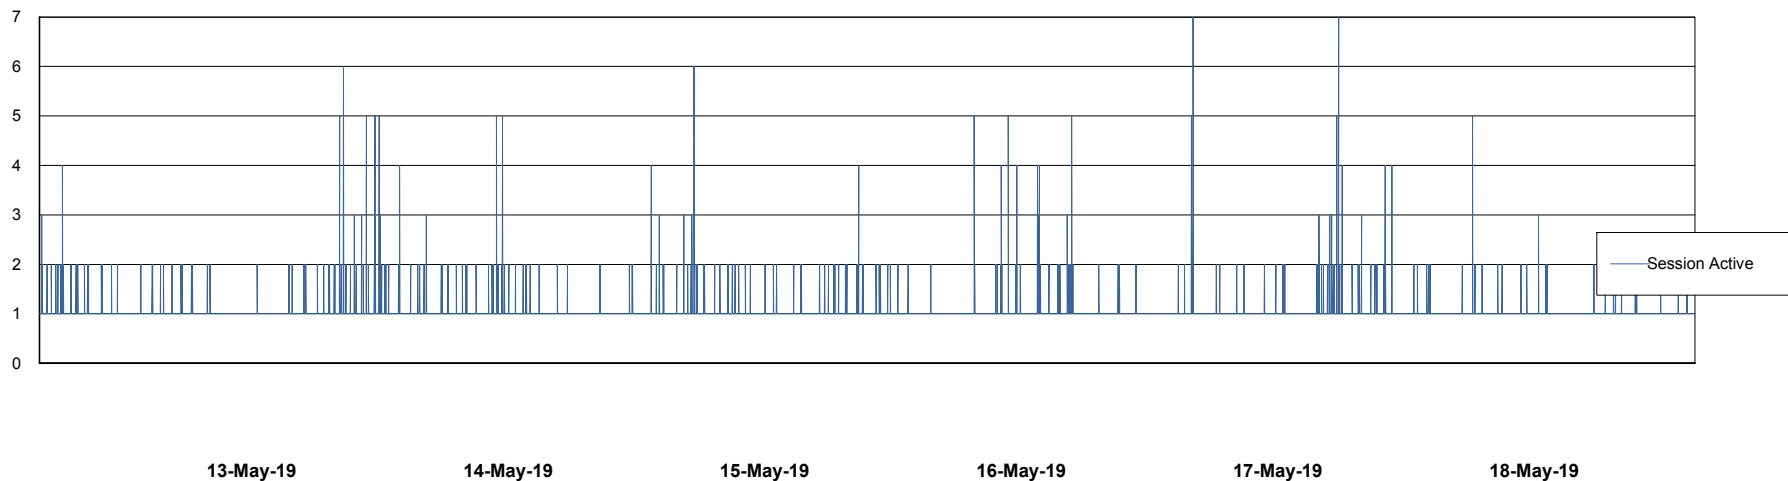

Weekly SLA Customer Report

Customer BGG_Production
Database ID 58

Database Performance BGGDB_BI

Weekly SLA Customer Report

Customer BGG_Production
Database ID 58

Database Performance BGGDB_Production

Weekly SLA Customer Report

Customer BGG_Production
Database ID 58

Database Performance BGGDB_Standby

Weekly SLA Customer Report

Customer BGG_Production
Database ID 58

DATABASE SIZE BGGDB_BI

Database growth over last month

DATABASE SIZE BGGDB_Production