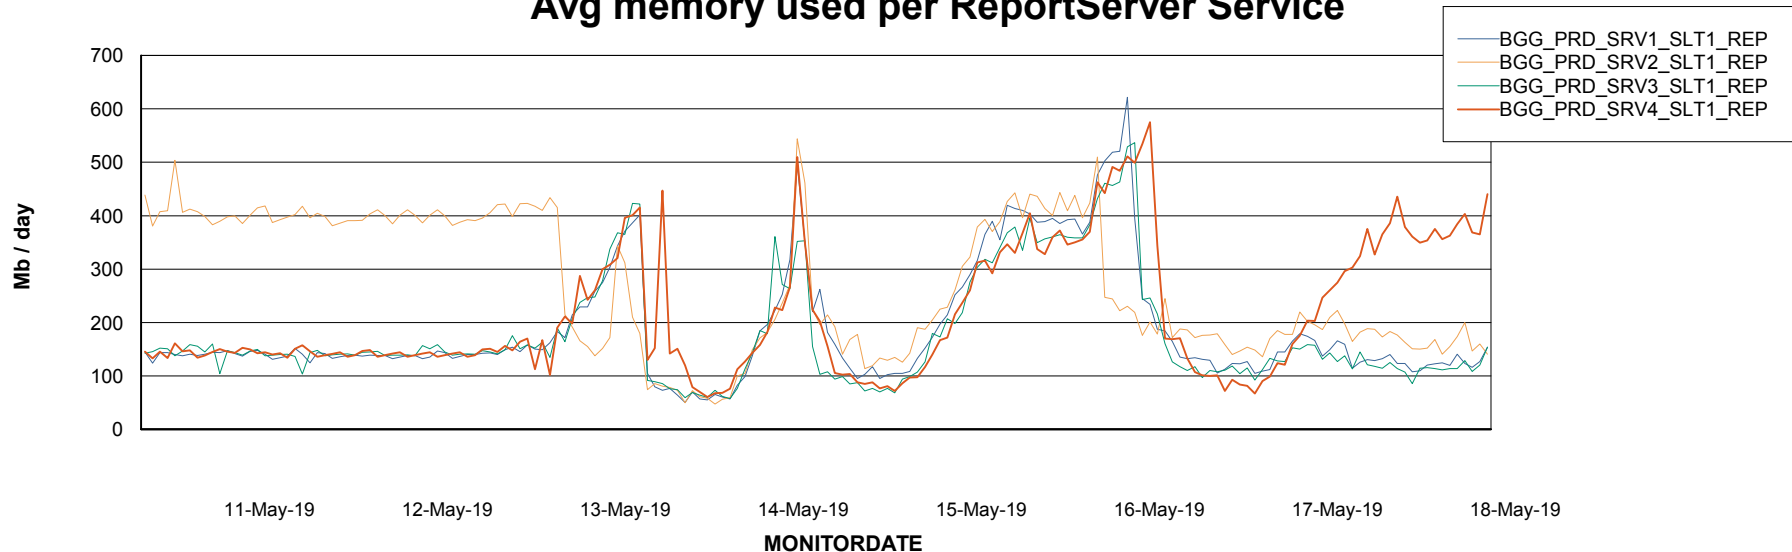

Avg memory used per ABS Server Service

Avg users per day per ABS server

Weekly SLA Customer Report

Customer BGG_Production
Database ID 58

ABSSolute Application ReportServer Services

Avg memory used per ReportServer Service