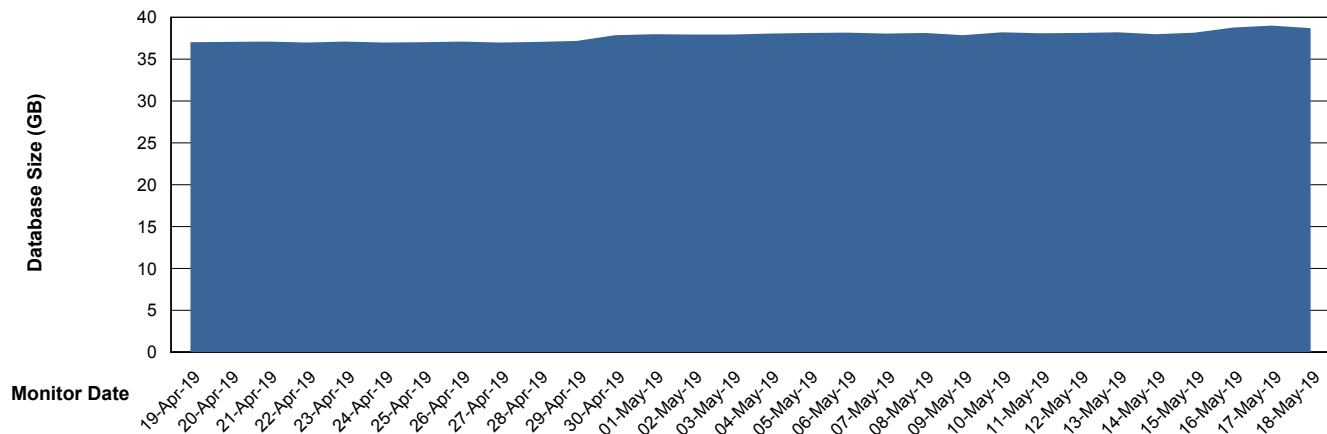

Customer BGG_Production
Database ID 58

Database Performance BGGDB_Standby

Weekly SLA Customer Report

Customer BGG_Production
Database ID 58

DATABASE SIZE BGGDB_BI

Database growth over last month

DATABASE SIZE BGGDB_Production