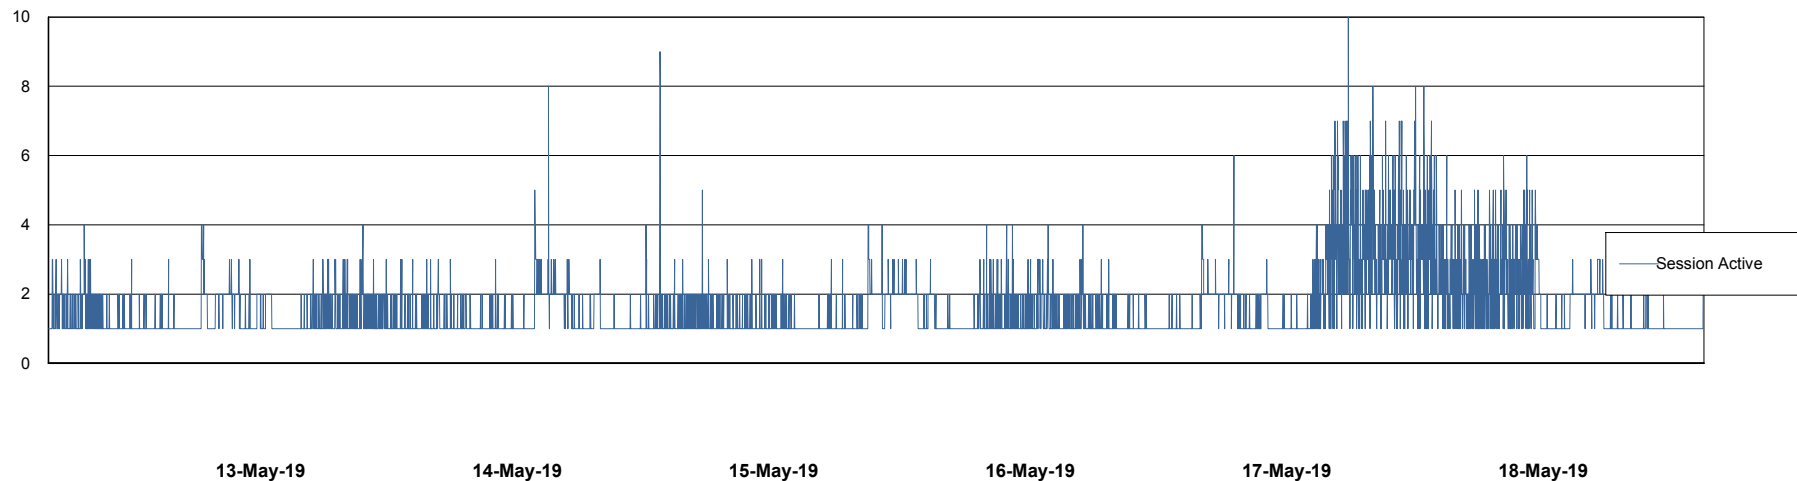

Weekly SLA Customer Report

Customer BGG_Production
Database ID 58

Database Performance BGGDB_BI

Weekly SLA Customer Report

Customer BGG_Production
Database ID 58

Database Performance BGGDB_Production

Weekly SLA Customer Report

Customer BGG_Production
Database ID 58

Database Performance BGGDB_Standby

Weekly SLA Customer Report

Customer BGG_Production
Database ID 58

DATABASE SIZE BGGDB_BI

Database growth over last month

DATABASE SIZE BGGDB_Production