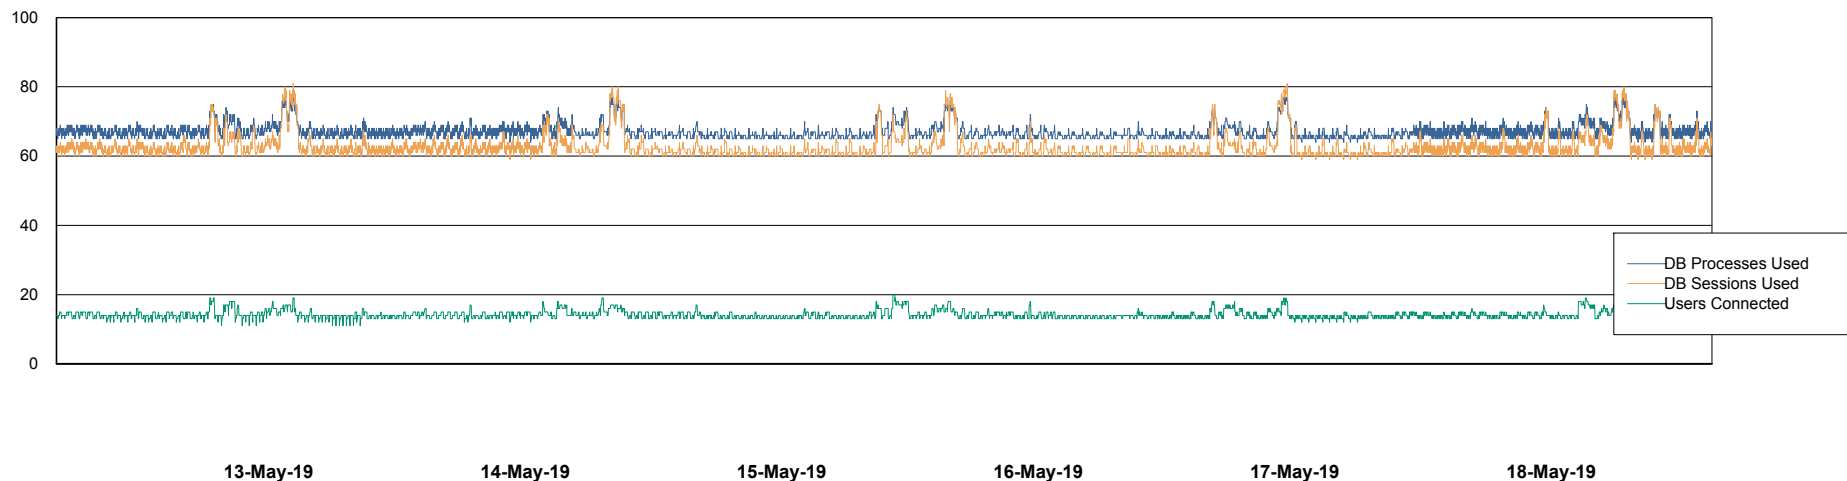

Database Performance BGGDB_BI