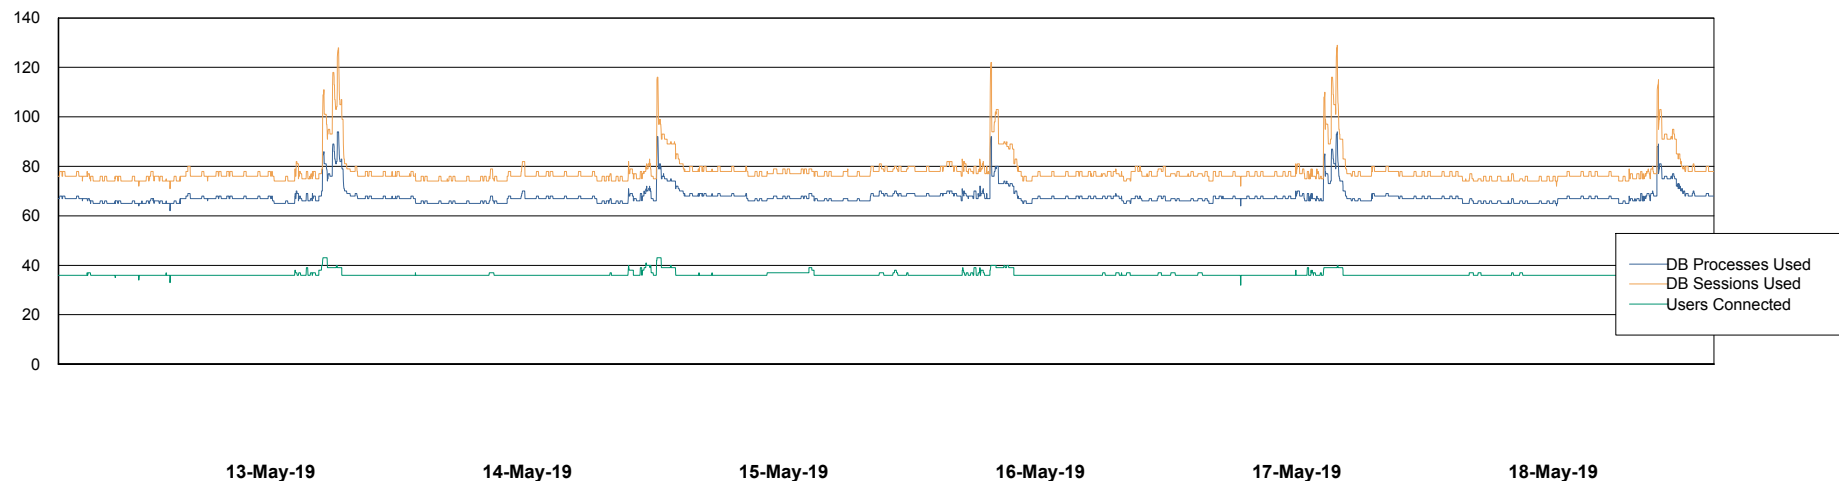

Weekly SLA Customer Report

Customer BCM_Production
Database ID 81

Harddisk Usage BCM_PRD_ABS-PRODWEB-01

	Free disk space on c: (%)	Total disk space on c: (Gb)
18-May-19	64	80
17-May-19	64	80
16-May-19	64	80
15-May-19	64	80
14-May-19	64	80
13-May-19	64	80
12-May-19	64	80

Weekly SLA Customer Report

Customer BCM_Production
Database ID 81

Database Performance BCMDB_ABS1 Production Database

Weekly SLA Customer Report

Customer BCM_Production
Database ID 81

Database Performance BCMDB_ABS1SB Standby Database