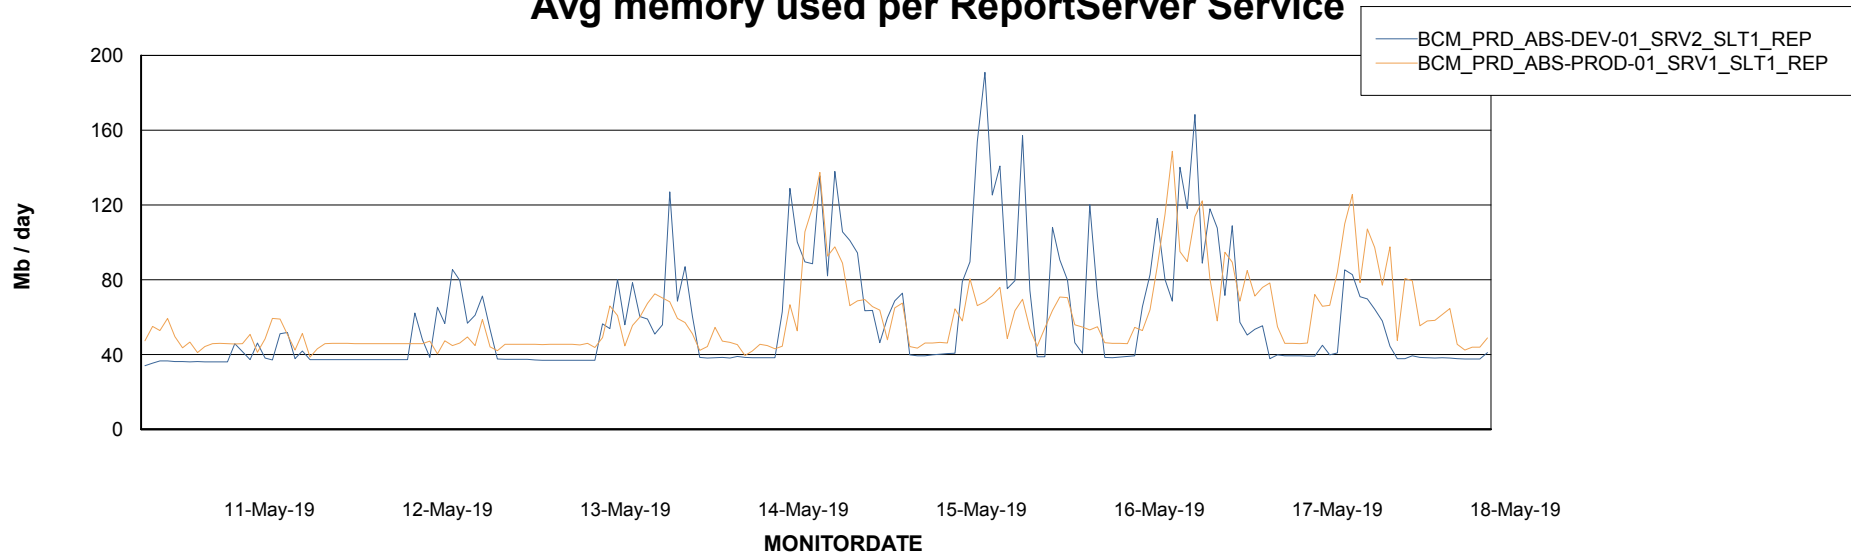

Avg memory used per ABS Server Service

Avg users per day per ABS server

Weekly SLA Customer Report

Customer BCM_Production
Database ID 81

ABSSolute Application ReportServer Services

Avg memory used per ReportServer Service