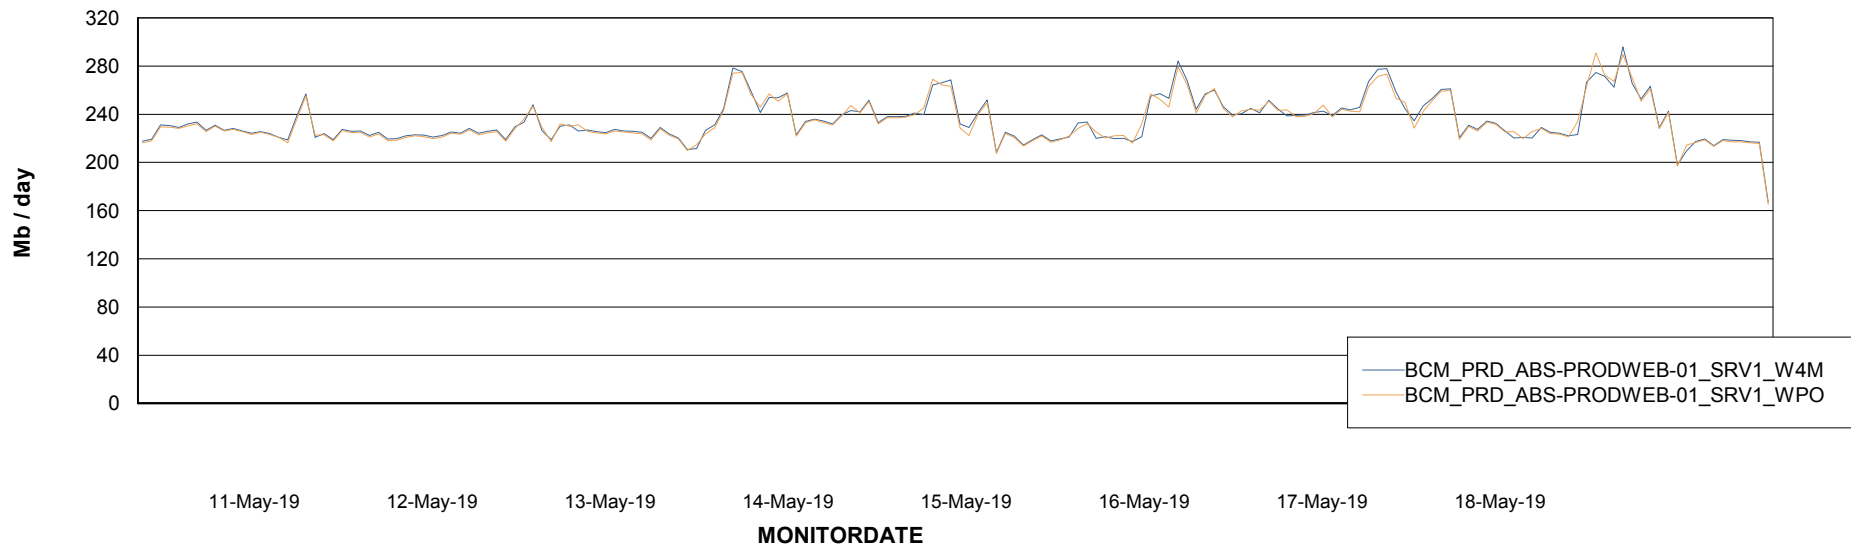

ABSSolute Web Component Services

Avg memory used per ABS Web component