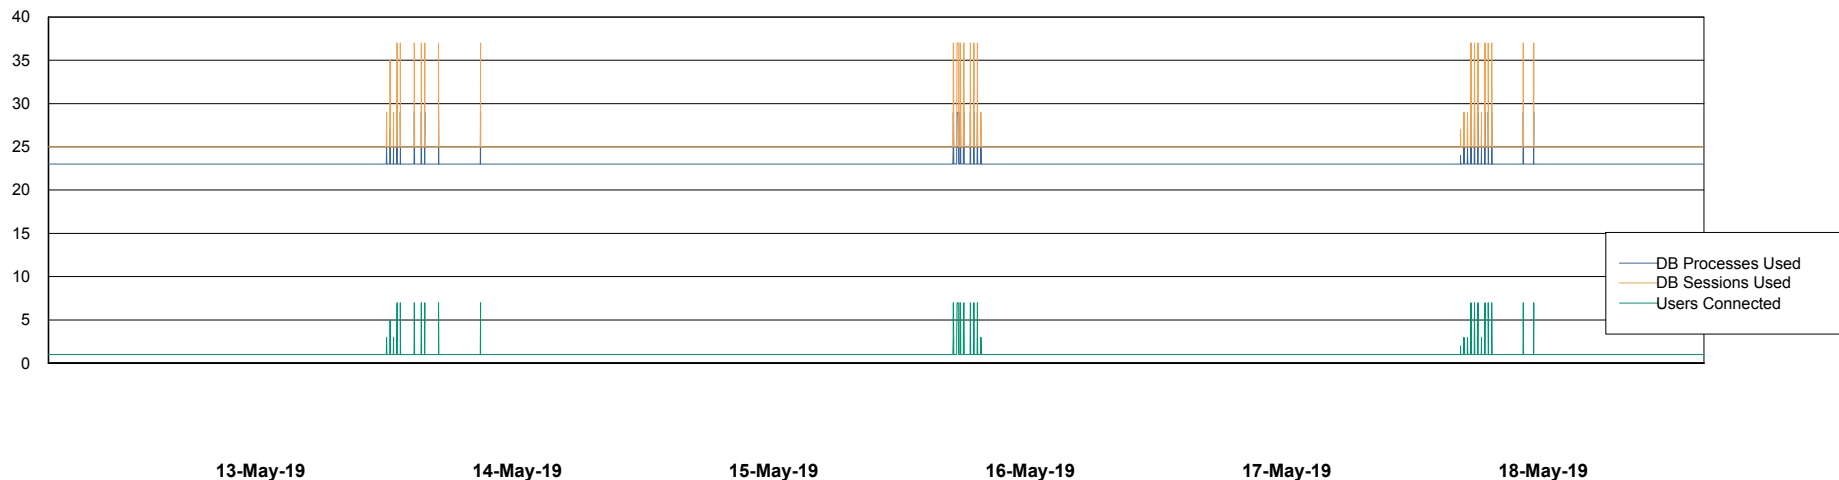

Weekly SLA Customer Report

Customer BCM_Production
Database ID 81

Database Performance BCMDB_ABS1 Production Database

Weekly SLA Customer Report

Customer BCM_Production
Database ID 81

Database Performance BCMDB_ABS1SB Standby Database