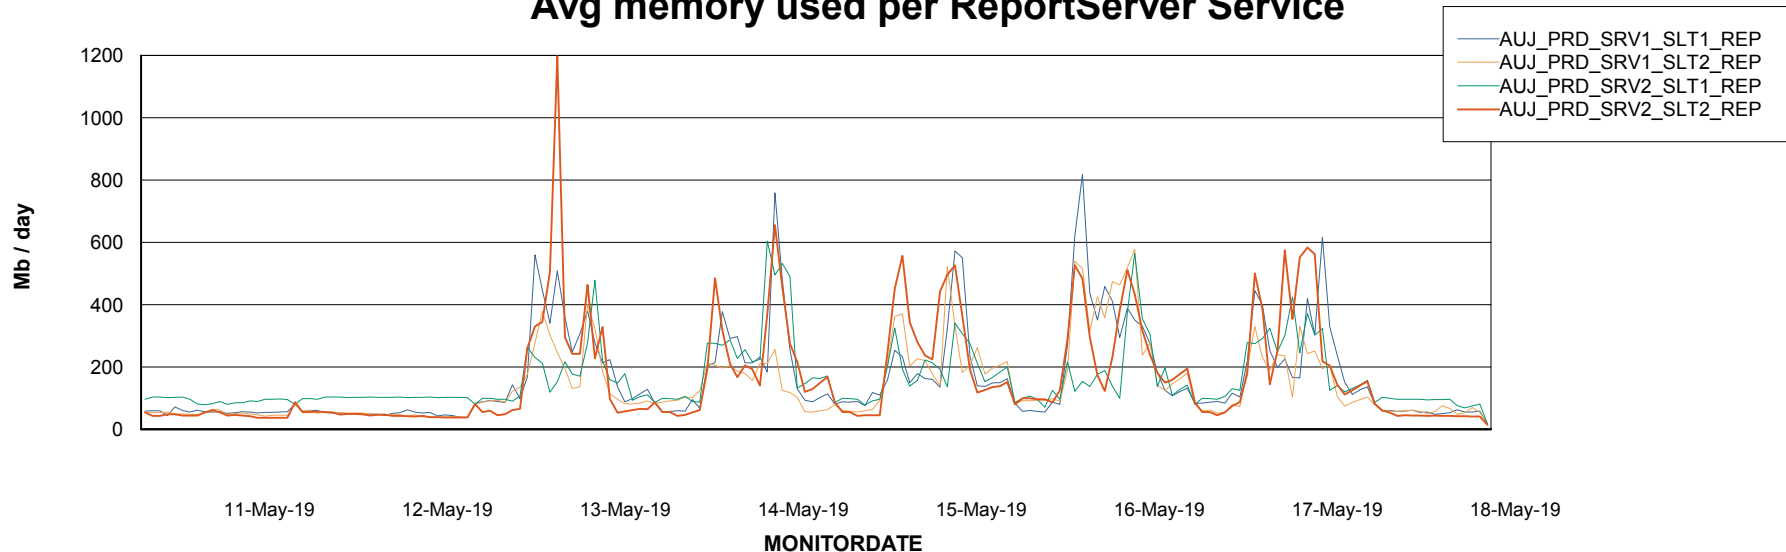

ABSSolute Application ReportServer Services

Avg memory used per ReportServer Service