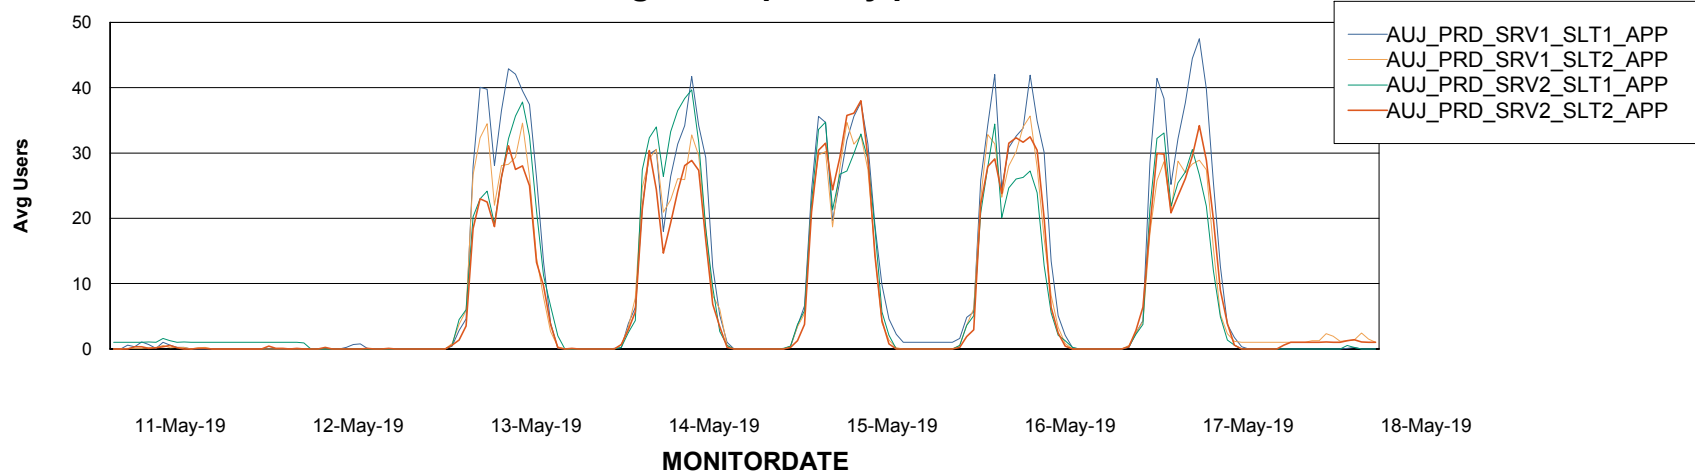

Avg users per day per ABS server