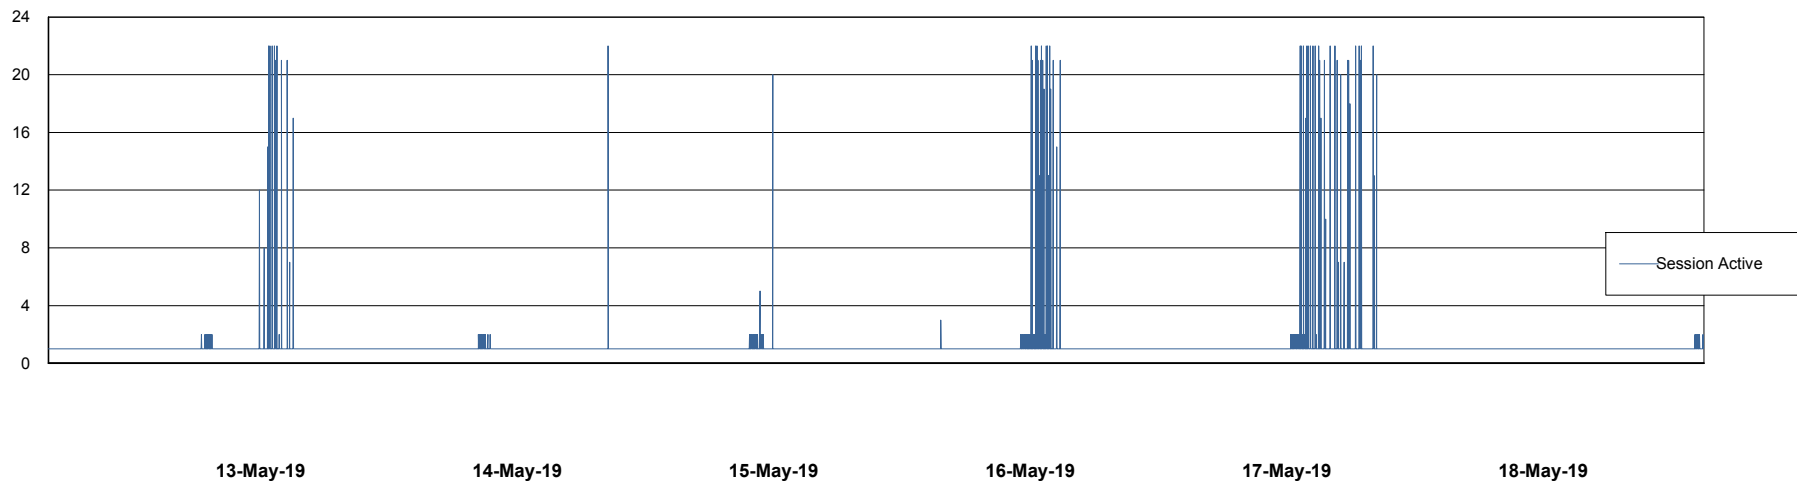

Database Performance AUJ_DB6_Standby2