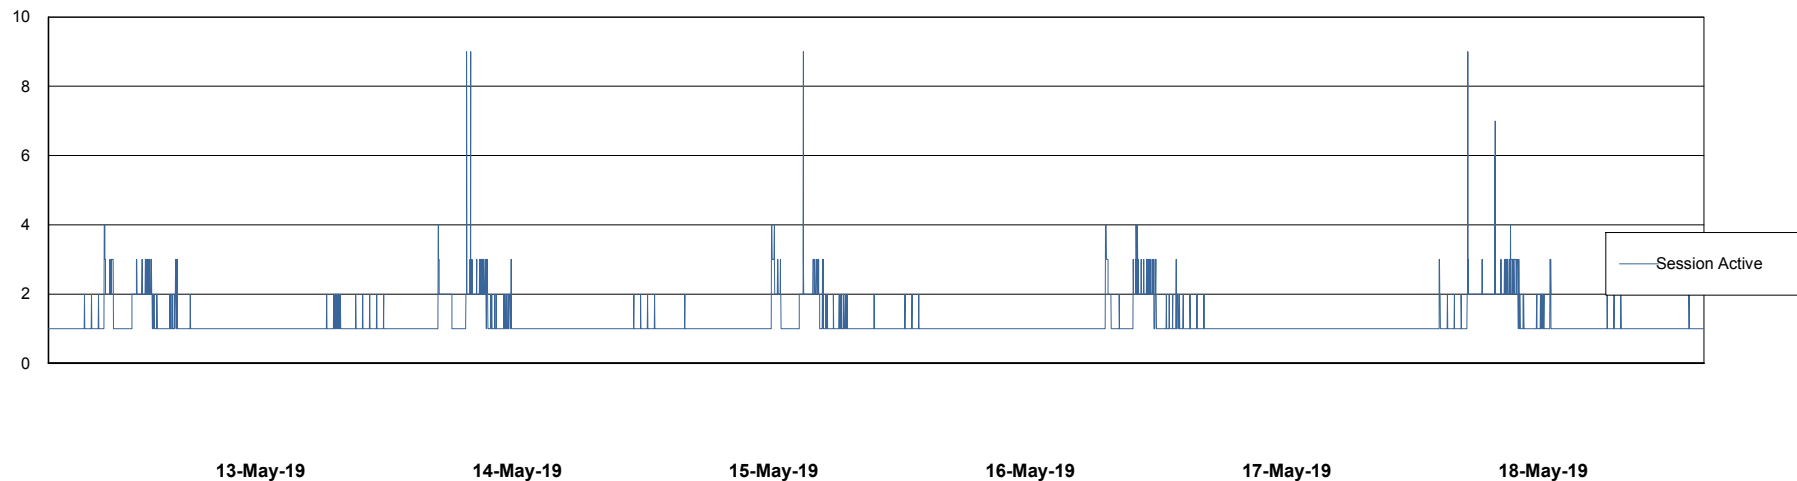

Database Performance AUJDB_BI