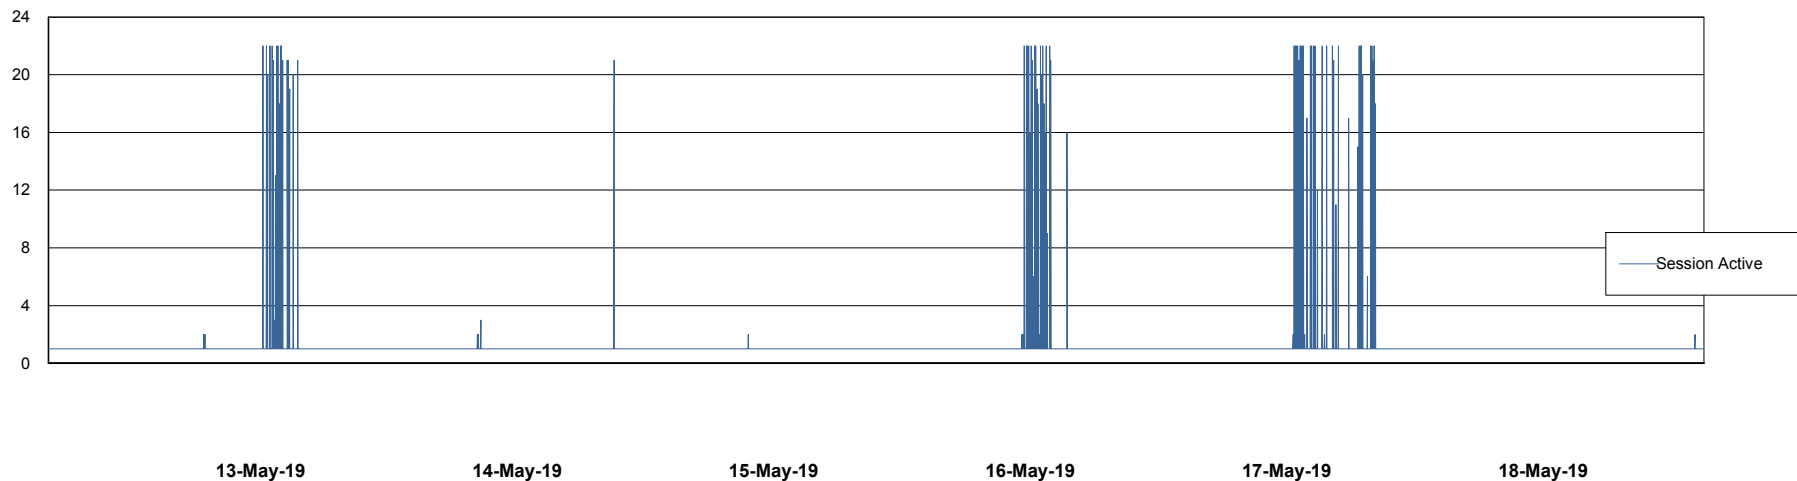

Database Performance AUJ_DB5_Standby