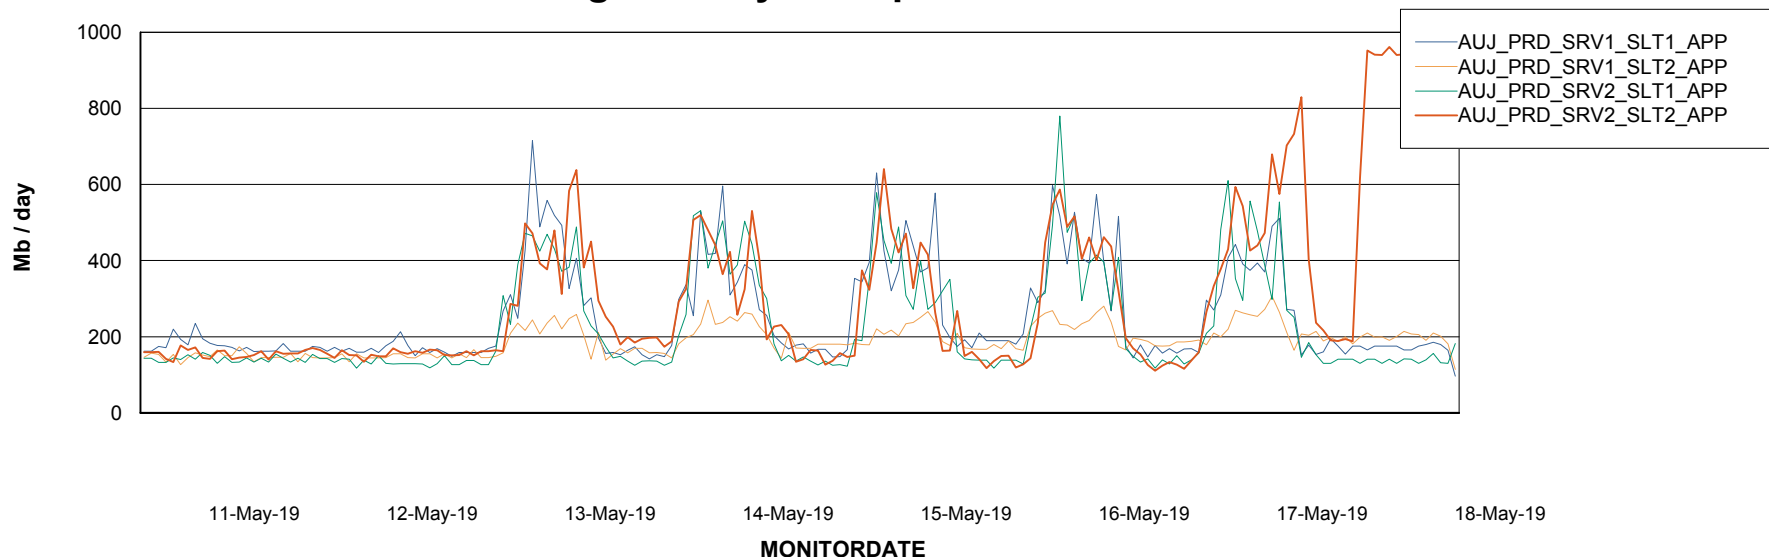

ABSSolute Application Server Services

Avg memory used per ABS Server Service