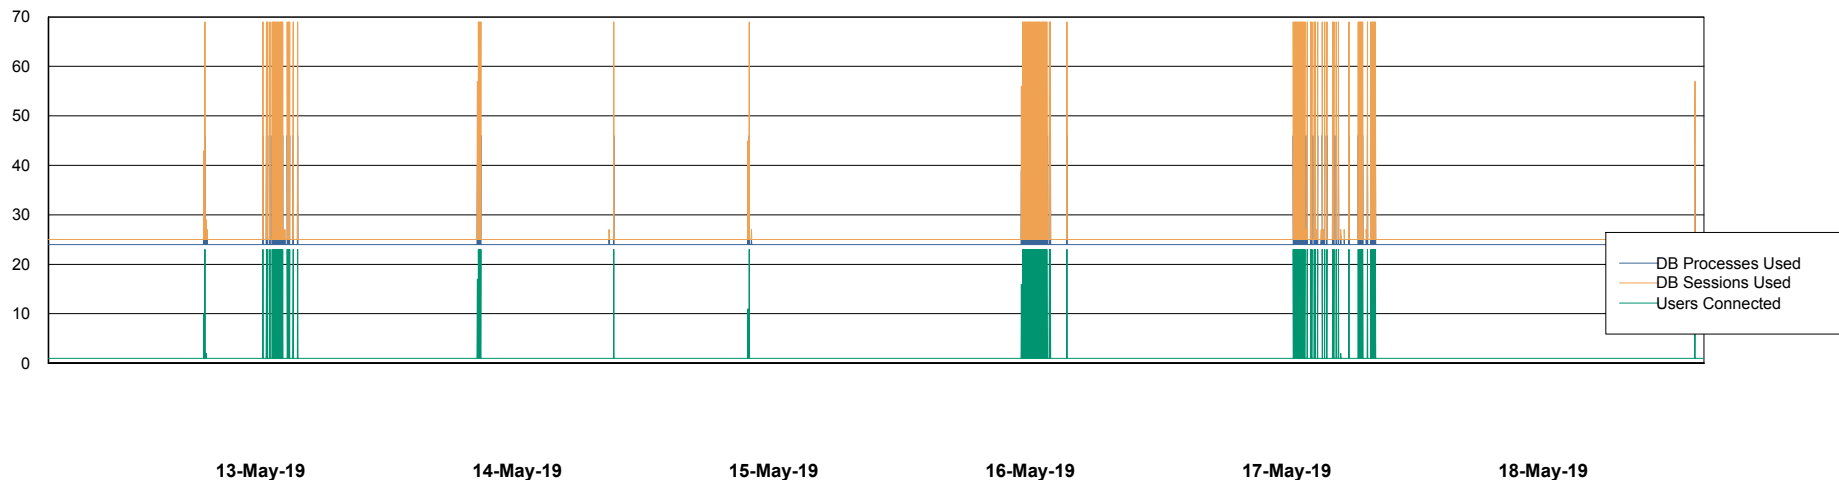

Database Performance AUJ_DB5_Standby