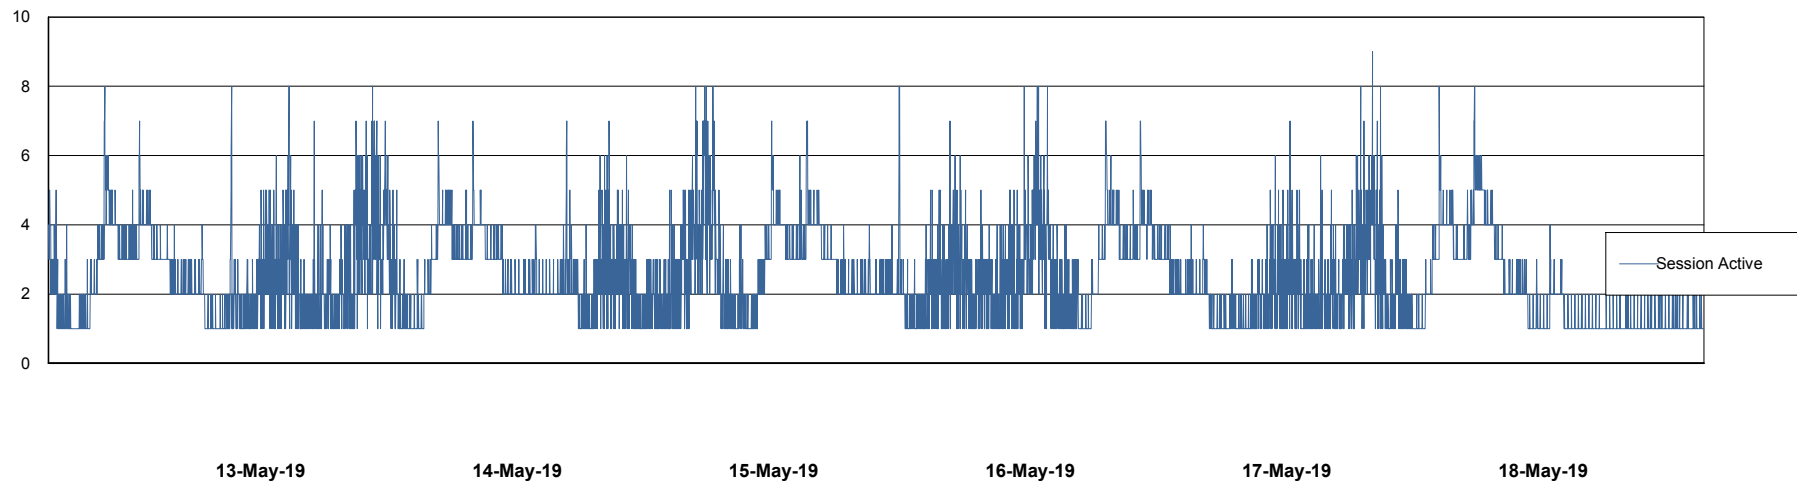

Database Performance AUJ_DB4_Primary