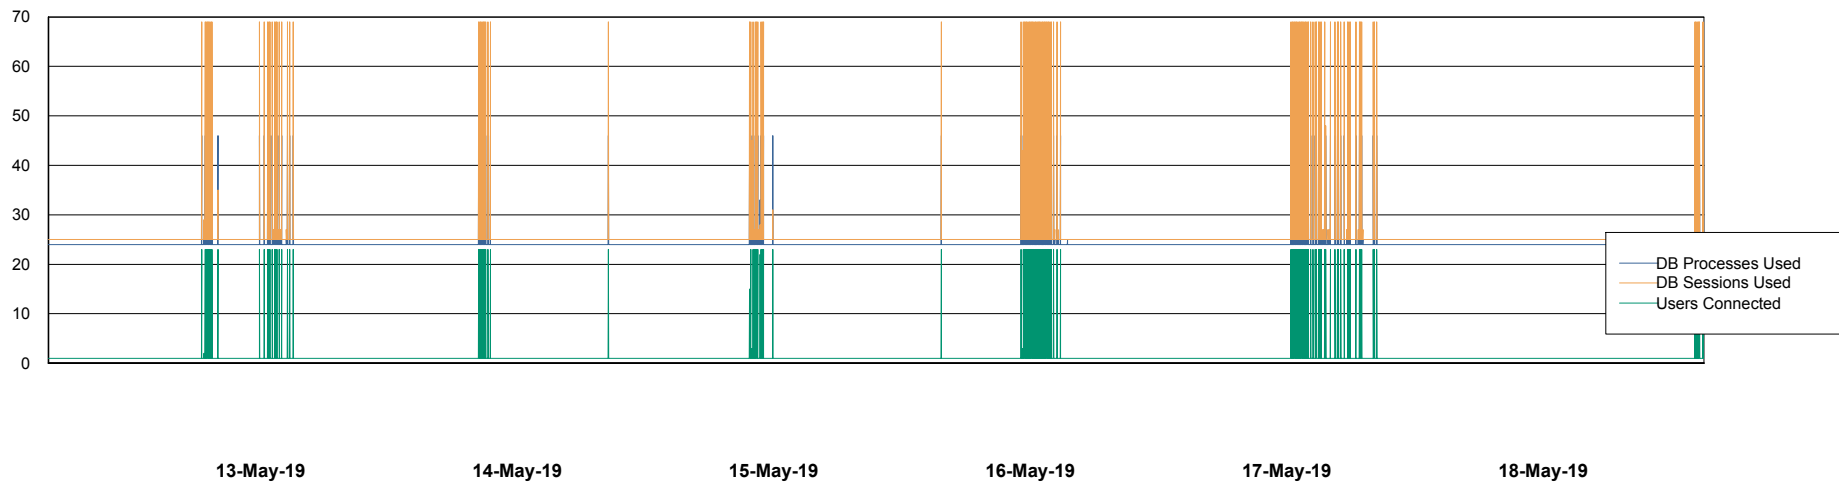

Database Performance AUJ_DB6_Standby2