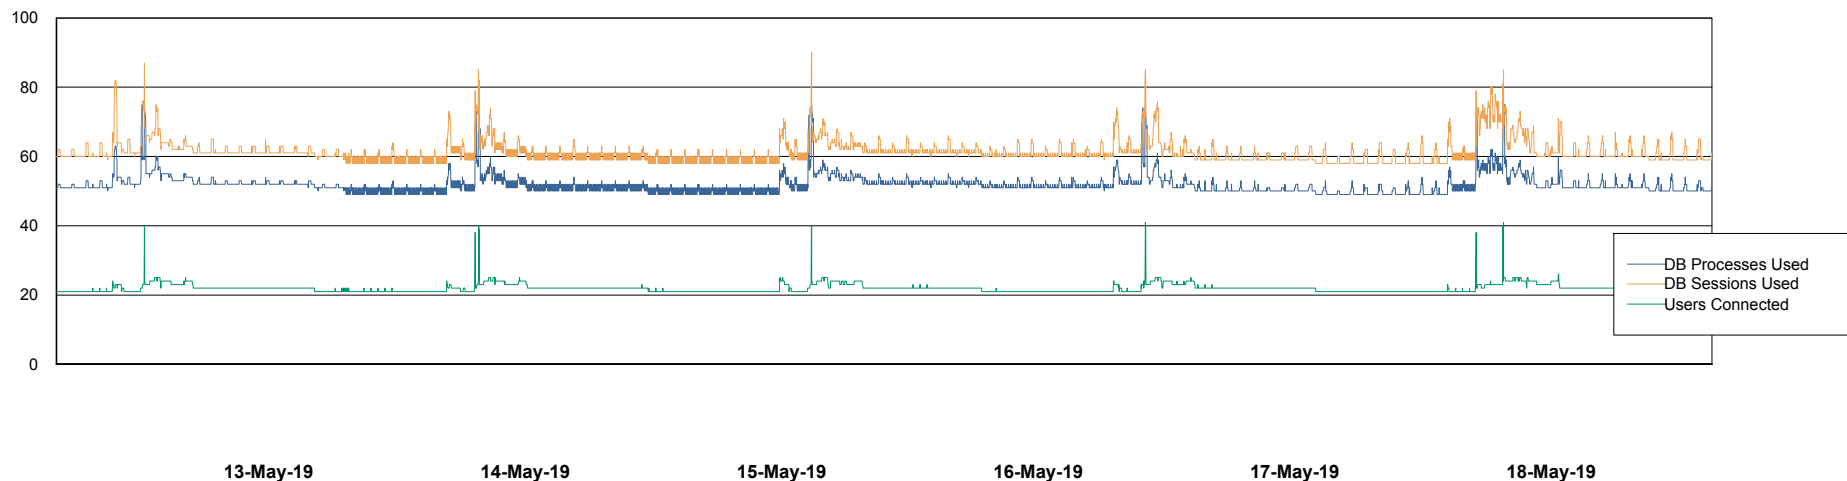

Database Performance AUJDB_BI