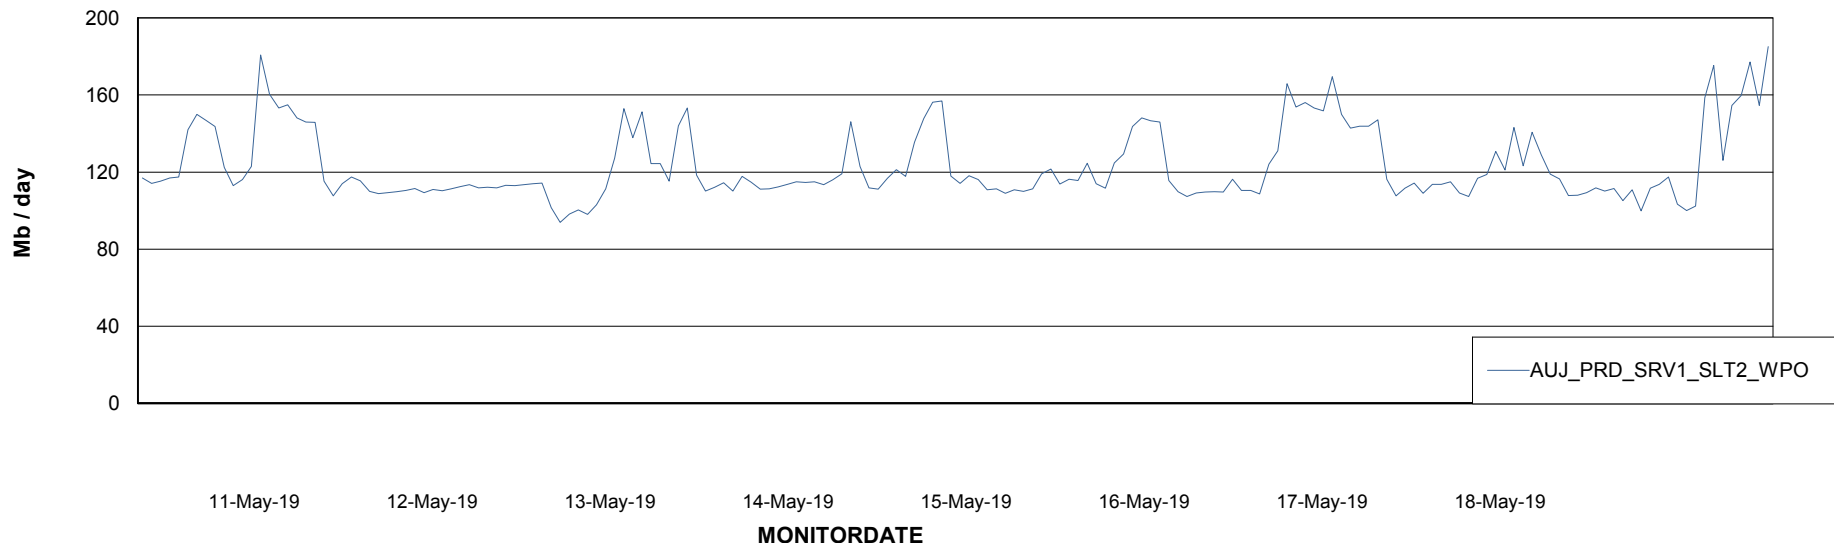

ABSSolute Web Component Services

Avg memory used per ABS Web component