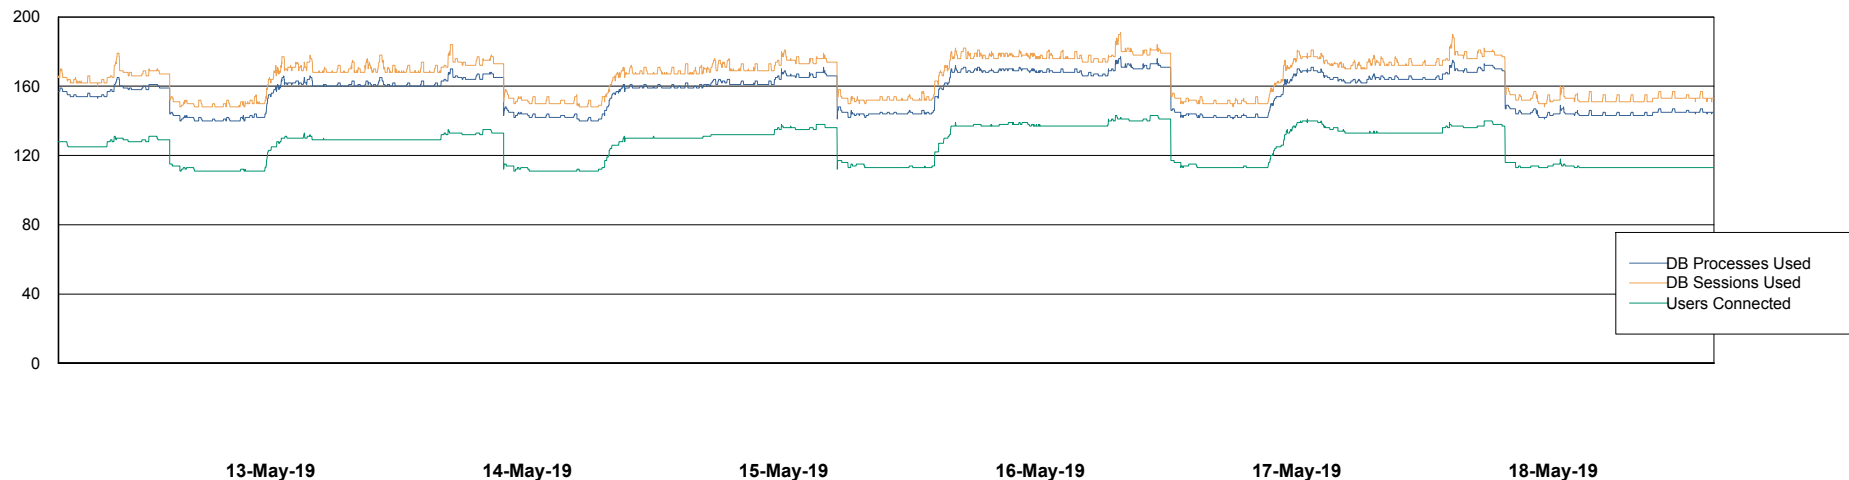

Database Performance AUJ_DB4_Primary