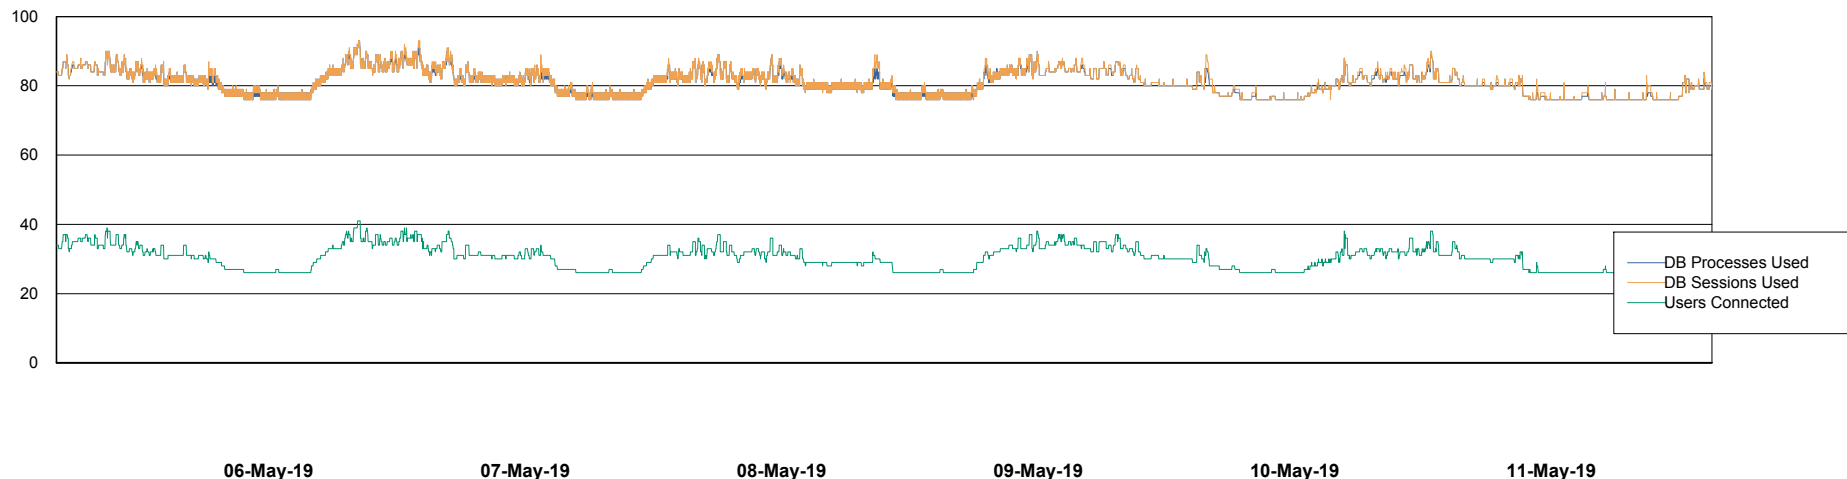

Harddisk Usage WBL_PRD_ORACLE2

	Free disk space on c: (%)	Total disk space on c: (Gb)	Free disk space on d: (%)	Total disk space on d: (Gb)	Free disk space on e: (%)	Total disk space on e: (Gb)	Free disk space on f: (%)	Total disk space on f: (Gb)
11-May-19	73	120	87	200	87	200	92	200
10-May-19	73	120	87	200	87	200	92	200
09-May-19	73	120	87	200	87	200	93	200
08-May-19	73	120	87	200	87	200	93	200
07-May-19	73	120	87	200	87	200	93	200
06-May-19	73	120	87	200	87	200	93	200
05-May-19	73	120	87	200	87	200	93	200

Weekly SLA Customer Report

Customer WBL_Production
Database ID 40

Database Performance WBLDB_Production

Weekly SLA Customer Report

Customer WBL_Production
Database ID 40

Database Performance WBLDB_Standby

Weekly SLA Customer Report