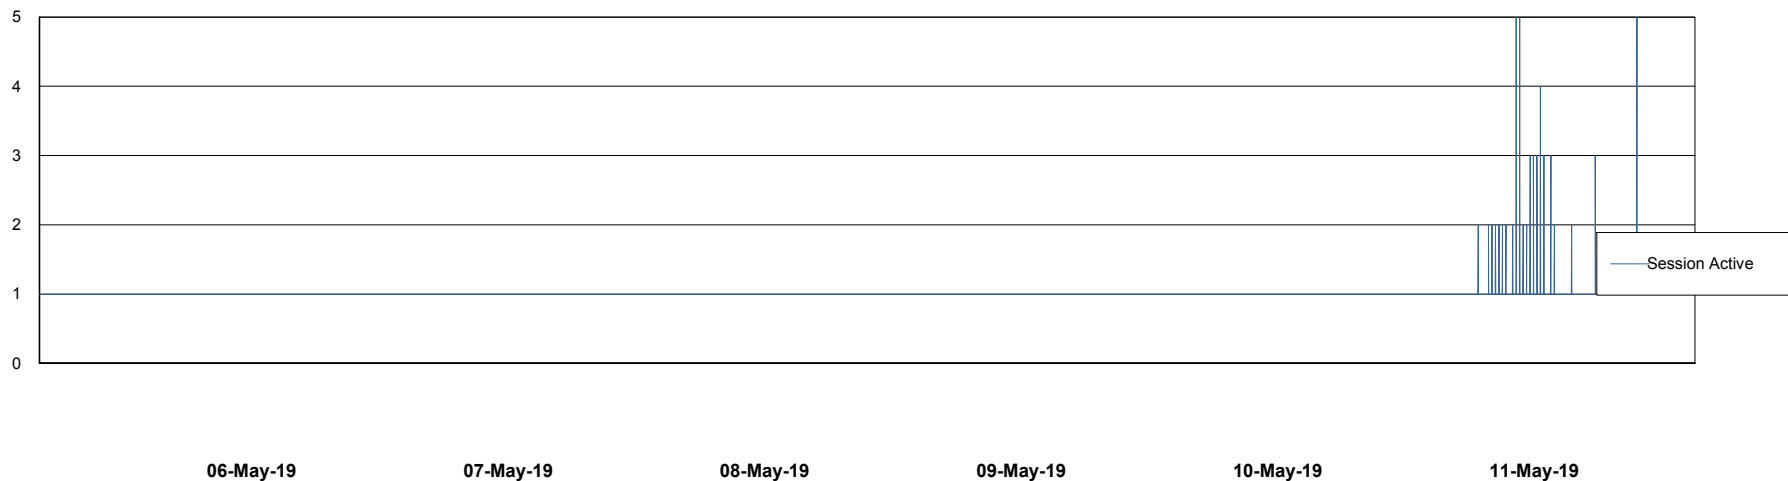

Weekly SLA Customer Report

Customer WBL_Production
Database ID 40

Database Performance WBLDB_Production

Weekly SLA Customer Report

Customer WBL_Production
Database ID 40

Database Performance WBLDB_Standby

Weekly SLA Customer Report

Customer WBL_Production
 Database ID 40

DATABASE SIZE WBLDB_Production

Database growth over last month

Database Tablespace WBLDB_Production

Date	Tablespace Name	Filesize (Gb)	Usedsize (Gb)	Percentage free
11-May-19	ABSDATA	9	6	33
	INDX	12	8	33
10-May-19	ABSDATA	9	6	33
	INDX	12	8	33
09-May-19	ABSDATA	9	6	33
	INDX	12	8	33
08-May-19	ABSDATA	9	6	33
	INDX	12	8	33
07-May-19	ABSDATA	9	6	33
	INDX	12	8	33
06-May-19	ABSDATA	9	6	33
	INDX	12	8	33
05-May-19	ABSDATA	9	6	33
	INDX	12	8	33