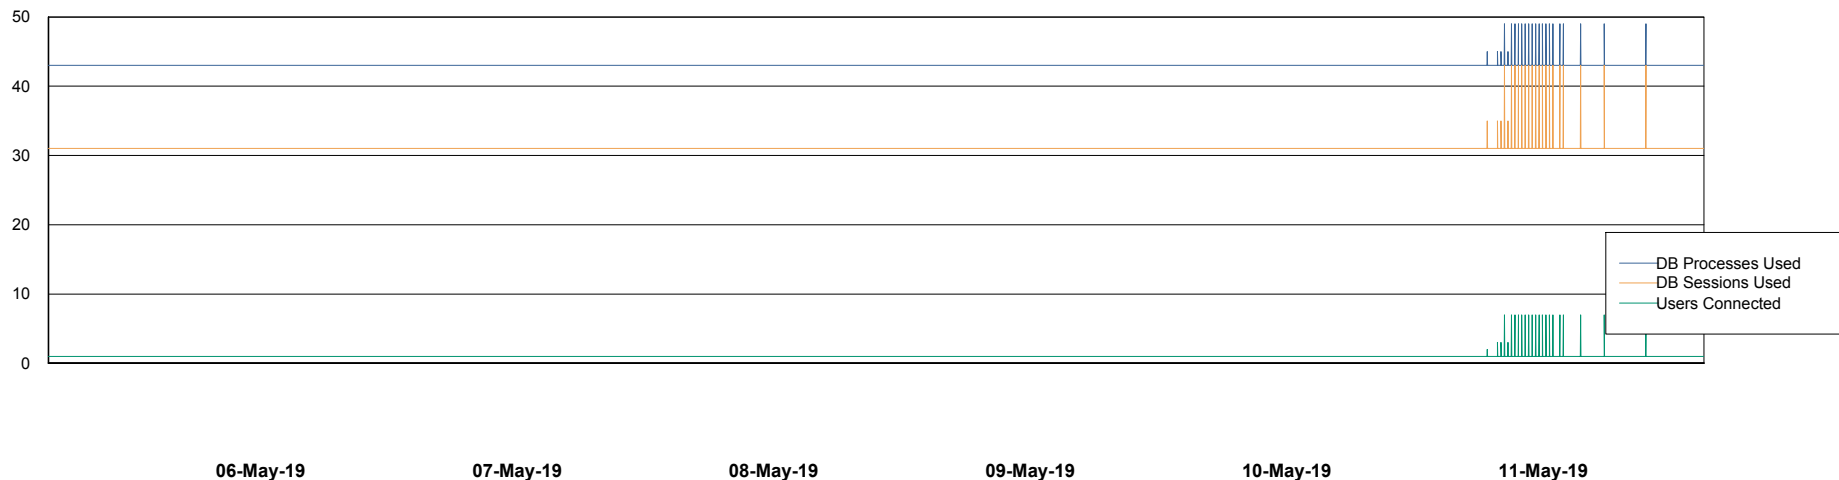

Weekly SLA Customer Report

Customer WBL_Production
Database ID 40

Database Performance WBLDB_Production

Weekly SLA Customer Report

Customer WBL_Production
Database ID 40

Database Performance WBLDB_Standby

Weekly SLA Customer Report

Customer WBL_Production
 Database ID 40

DATABASE SIZE WBLDB_Production

Database growth over last month

Database Tablespace WBLDB_Production

Date	Tablespace Name	Filesize (Gb)	Usedsize (Gb)	Percentage free
11-May-19	ABSDATA	9	6	33
	INDX	12	8	33
10-May-19	ABSDATA	9	6	33
	INDX	12	8	33
09-May-19	ABSDATA	9	6	33
	INDX	12	8	33
08-May-19	ABSDATA	9	6	33
	INDX	12	8	33
07-May-19	ABSDATA	9	6	33
	INDX	12	8	33
06-May-19	ABSDATA	9	6	33
	INDX	12	8	33
05-May-19	ABSDATA	9	6	33
	INDX	12	8	33