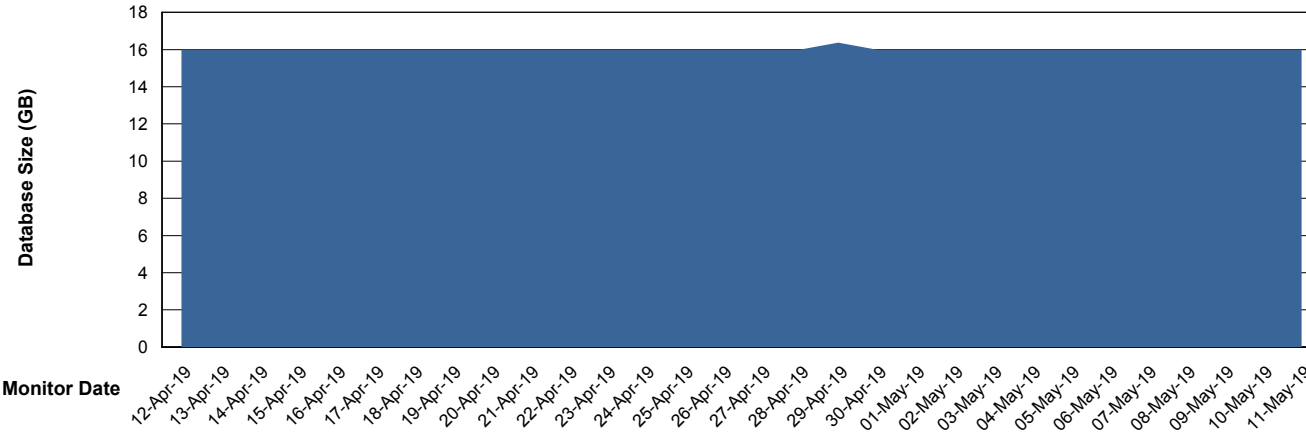

Weekly SLA Customer Report

Customer WBL_Production
Database ID 40

Database Performance WBLDB_Production

Weekly SLA Customer Report

Customer WBL_Production
Database ID 40

Database Performance WBLDB_Standby

Weekly SLA Customer Report

Customer WBL_Production
 Database ID 40

DATABASE SIZE WBLDB_Production

Database growth over last month

Database Tablespace WBLDB_Production

Date	Tablespace Name	Filesize (Gb)	Usedsize (Gb)	Percentage free
11-May-19	ABSDATA	9	6	33
	INDX	12	8	33
10-May-19	ABSDATA	9	6	33
	INDX	12	8	33
09-May-19	ABSDATA	9	6	33
	INDX	12	8	33
08-May-19	ABSDATA	9	6	33
	INDX	12	8	33
07-May-19	ABSDATA	9	6	33
	INDX	12	8	33
06-May-19	ABSDATA	9	6	33
	INDX	12	8	33
05-May-19	ABSDATA	9	6	33
	INDX	12	8	33