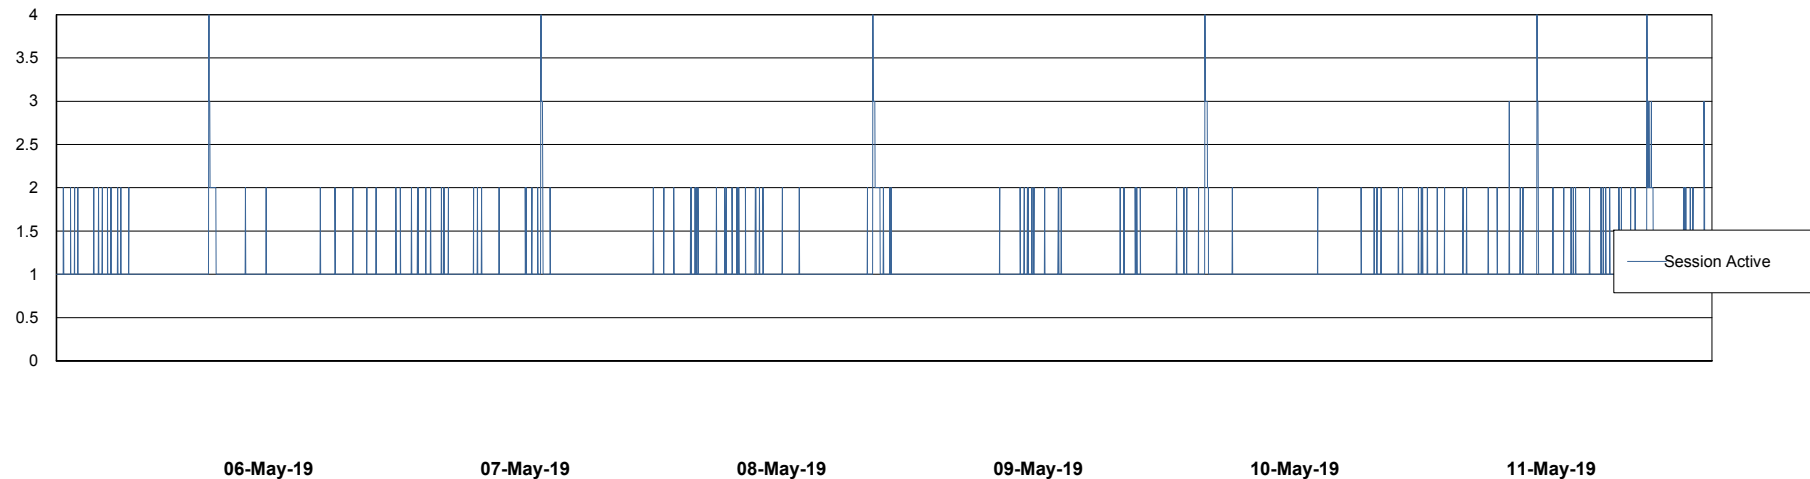

Weekly SLA Customer Report

Customer WBL_Production
Database ID 40

Harddisk Usage WBL_PRD_ORACLE1

	Free disk space on c: (%)	Total disk space on c: (Gb)	Free disk space on d: (%)	Total disk space on d: (Gb)	Free disk space on e: (%)	Total disk space on e: (Gb)	Free disk space on f: (%)	Total disk space on f: (Gb)
11-May-19	71	120	76	200	91	200	85	100
10-May-19	71	120	76	200	91	200	86	100
09-May-19	71	120	76	200	91	200	86	100
08-May-19	71	120	76	200	91	200	87	100
07-May-19	71	120	76	200	91	200	87	100
06-May-19	71	120	76	200	91	200	88	100
05-May-19	71	120	76	200	91	200	88	100

Harddisk Usage WBL_PRD_ORACLE2

	Free disk space on c: (%)	Total disk space on c: (Gb)	Free disk space on d: (%)	Total disk space on d: (Gb)	Free disk space on e: (%)	Total disk space on e: (Gb)	Free disk space on f: (%)	Total disk space on f: (Gb)
11-May-19	73	120	87	200	87	200	92	200
10-May-19	73	120	87	200	87	200	92	200
09-May-19	73	120	87	200	87	200	93	200
08-May-19	73	120	87	200	87	200	93	200
07-May-19	73	120	87	200	87	200	93	200
06-May-19	73	120	87	200	87	200	93	200
05-May-19	73	120	87	200	87	200	93	200

Weekly SLA Customer Report

Customer WBL_Production
Database ID 40

Database Performance WBLDB_Production

Weekly SLA Customer Report

Customer WBL_Production
Database ID 40

Database Performance WBLDB_Standby

Weekly SLA Customer Report