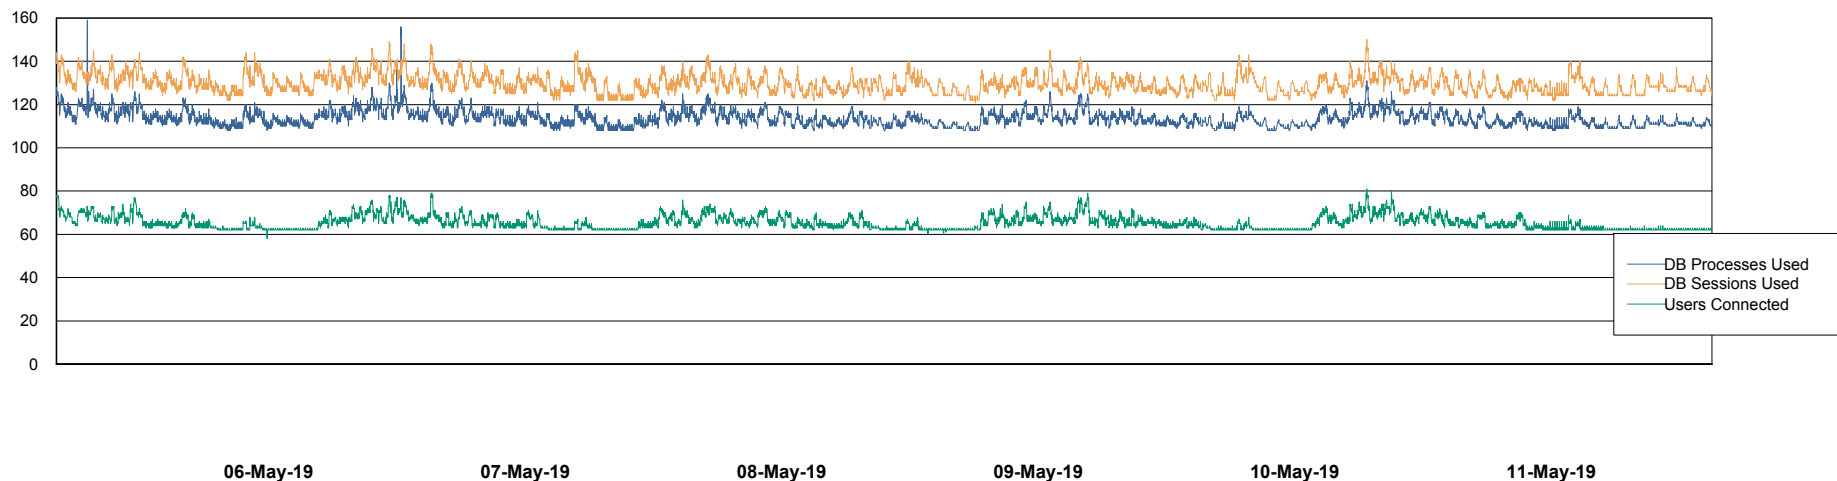

Database Performance VOSDB_Production