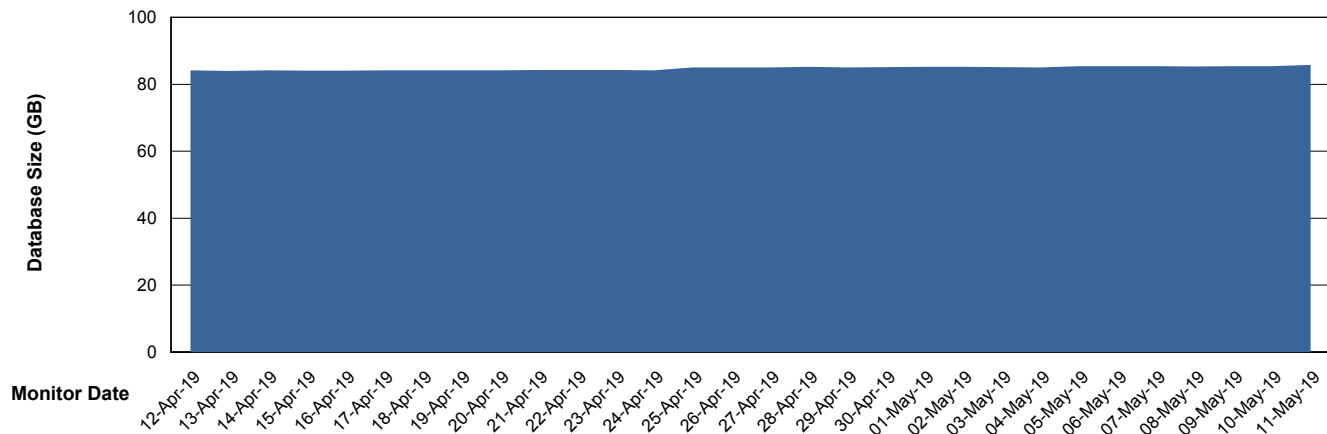

DATABASE SIZE VOSBIDB_Production

Database growth over last month