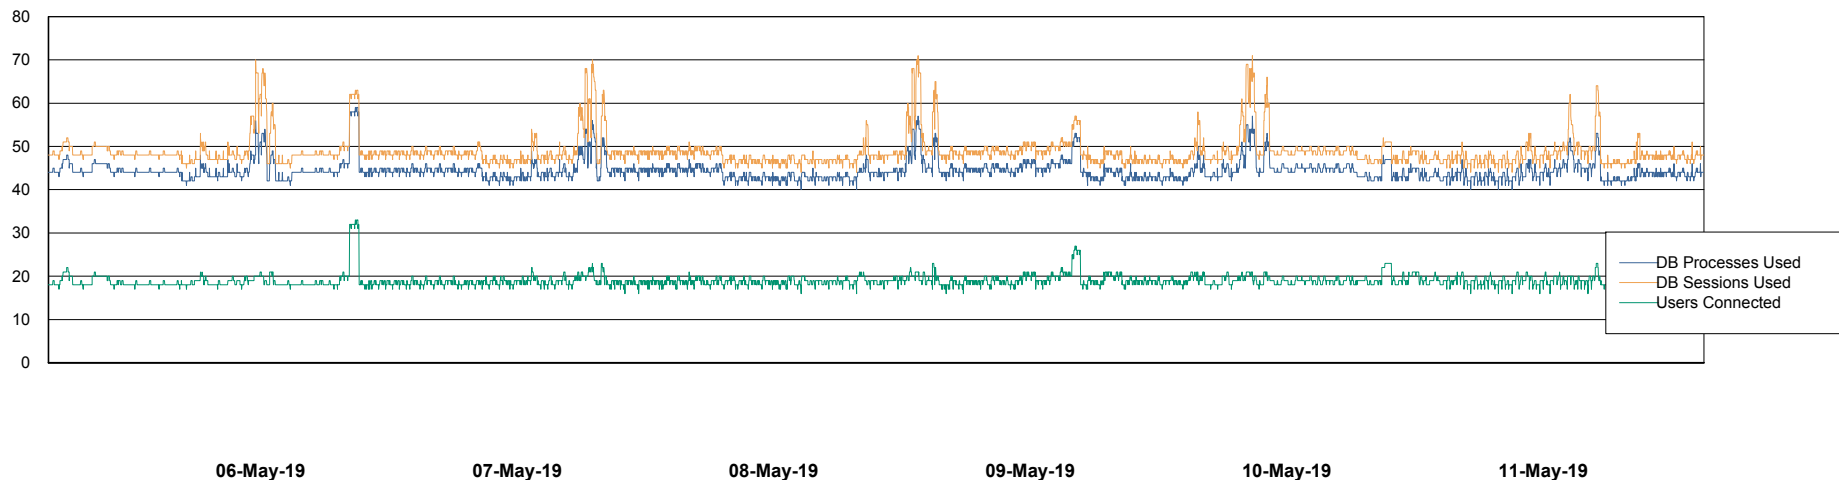

Database Performance VOSBIDB_Production