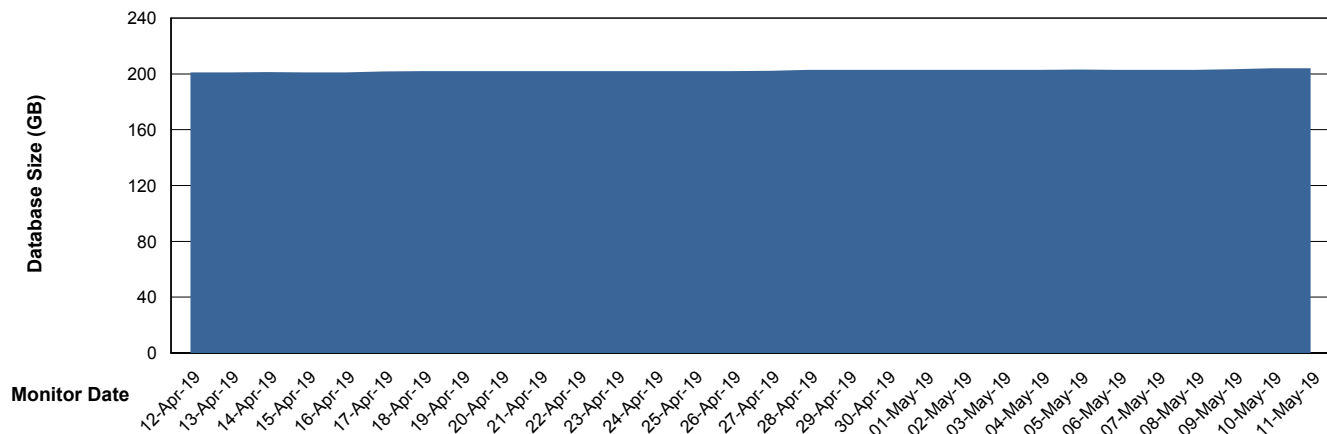

# Weekly SLA Customer Report

Customer VOS\_Production  
 Database ID 68

DATABASE SIZE VOSBIDB\_Production

Database growth over last month

DATABASE SIZE VOSDB\_Production

Database growth over last month