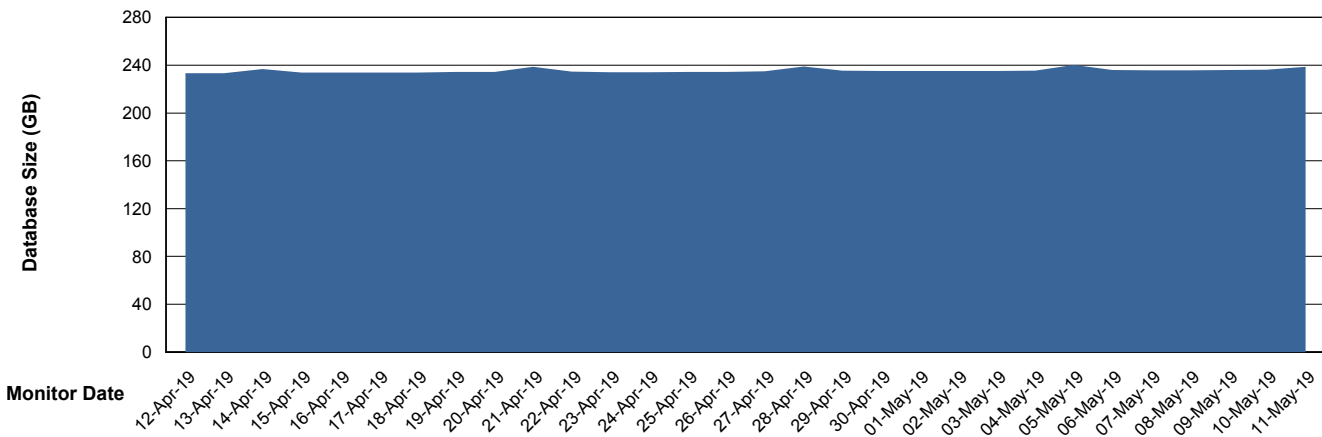

DATABASE SIZE STKDB_ABS1 Production Database

Database growth over last month

Database Tablespace STKDB_ABS1 Production Database

Date	Tablespace Name	Filesize (Gb)	Usedsize (Gb)	Percentage free
11-May-19	ABSDATA	179	105	41
	INDX	154	129	16
10-May-19	ABSDATA	179	106	41
	INDX	154	128	17
09-May-19	ABSDATA	179	105	41
	INDX	154	128	17
08-May-19	ABSDATA	179	105	41
	INDX	154	128	17
07-May-19	ABSDATA	179	105	41
	INDX	154	128	17
06-May-19	ABSDATA	179	105	41
	INDX	154	128	17
05-May-19	ABSDATA	179	105	41
	INDX	154	127	18