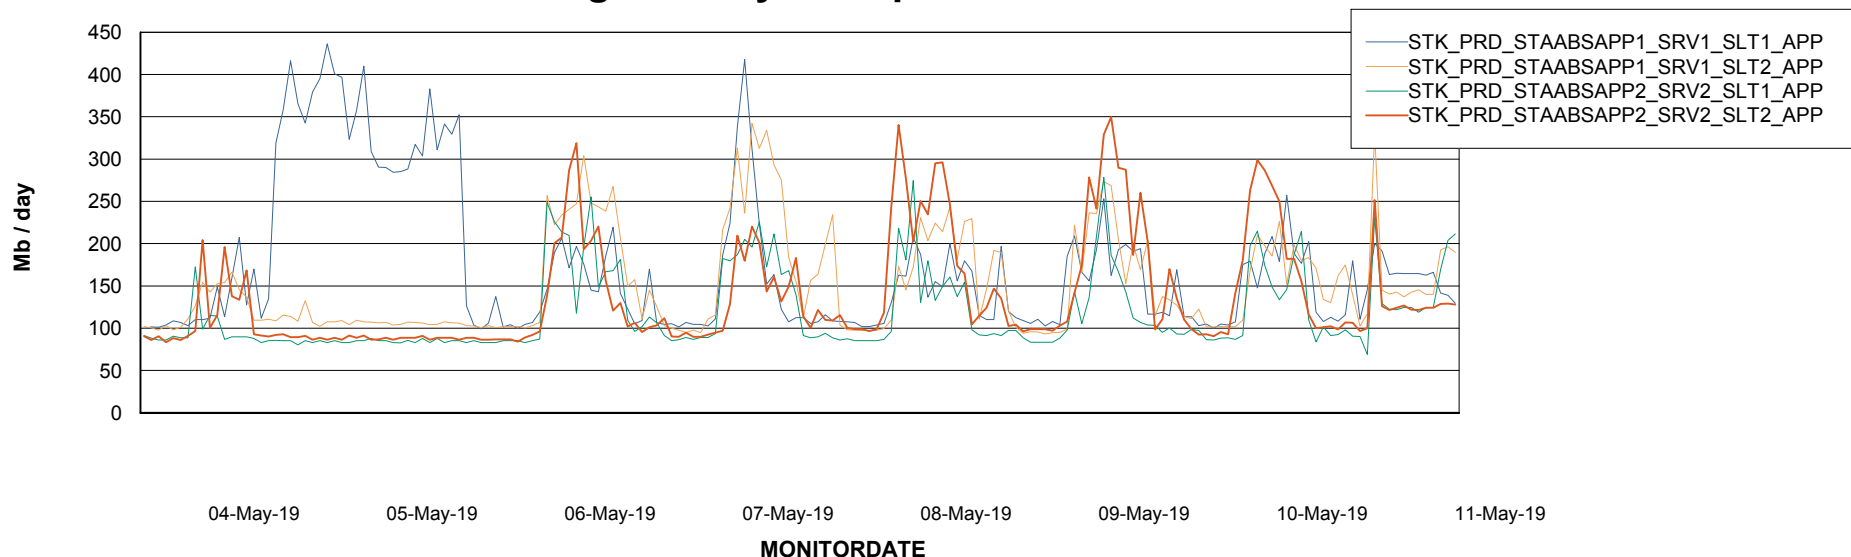

Weekly SLA Customer Report

Customer STK_Production
 Database ID 82

DATABASE SIZE STKDB_ABS1 Production Database

Database growth over last month

Database Tablespace STKDB_ABS1 Production Database

Date	Tablespace Name	Filesize (Gb)	Usedsize (Gb)	Percentage free
11-May-19	ABSDATA	179	105	41
	INDX	154	129	16
10-May-19	ABSDATA	179	106	41
	INDX	154	128	17
09-May-19	ABSDATA	179	105	41
	INDX	154	128	17
08-May-19	ABSDATA	179	105	41
	INDX	154	128	17
07-May-19	ABSDATA	179	105	41
	INDX	154	128	17
06-May-19	ABSDATA	179	105	41
	INDX	154	128	17
05-May-19	ABSDATA	179	105	41
	INDX	154	127	18

Weekly SLA Customer Report

Customer STK_Production
Database ID 82

ABSSolute Application Server Services

Avg memory used per ABS Server Service

Avg users per day per ABS server

Weekly SLA Customer Report

Customer STK_Production
 Database ID 82