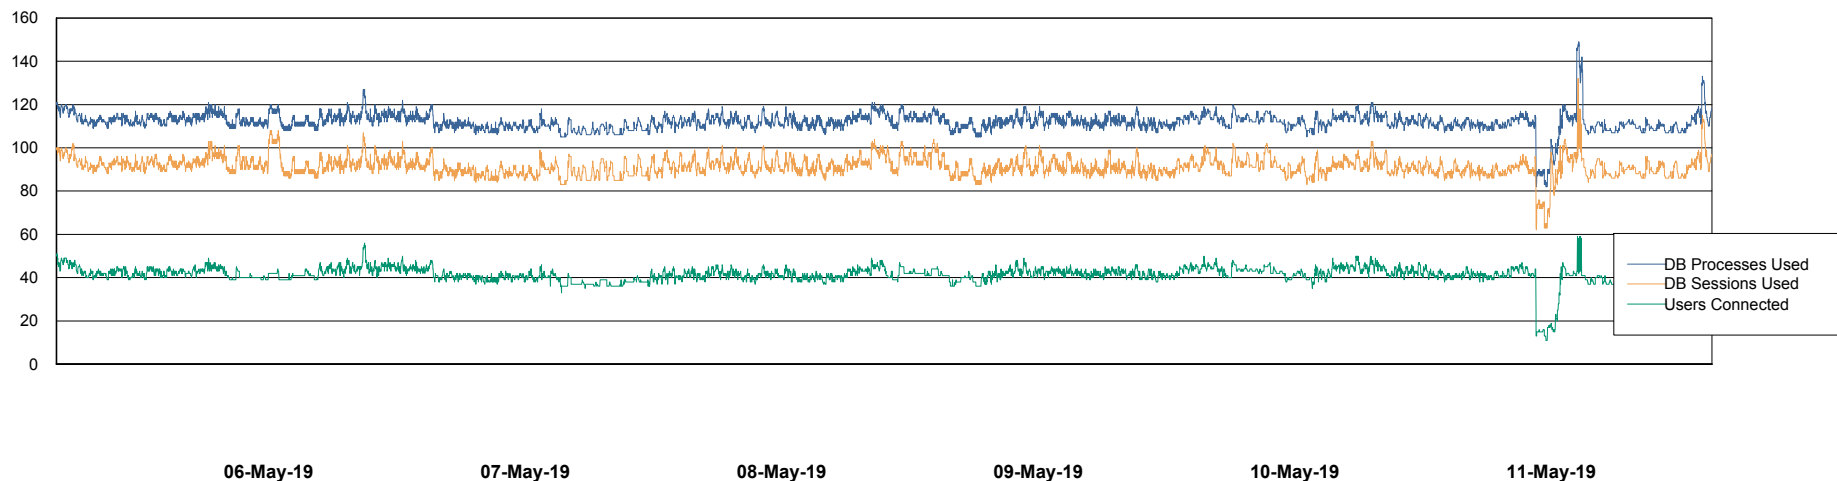

Weekly SLA Customer Report

Customer STK_Production
 Database ID 82

Harddisk Usage STK_STAABSDB2 Standby DB Server

	Free disk space on c: (%)	Total disk space on c: (Gb)	Free disk space on d: (%)	Total disk space on d: (Gb)	Free disk space on e: (%)	Total disk space on e: (Gb)
11-May-19	74	99	46	350	29	1,000
10-May-19	63	99	48	350	29	1,000
09-May-19	63	99	48	350	29	1,000
08-May-19	63	99	48	350	29	1,000
07-May-19	63	99	48	350	29	1,000
06-May-19	63	99	48	350	29	1,000
05-May-19	63	99	47	350	29	1,000

Weekly SLA Customer Report

Customer STK_Production
Database ID 82

Database Performance STKDB_ABS1 Production Database

Weekly SLA Customer Report

Customer STK_Production
Database ID 82

Database Performance STKDB_ABS1SB Standby Database