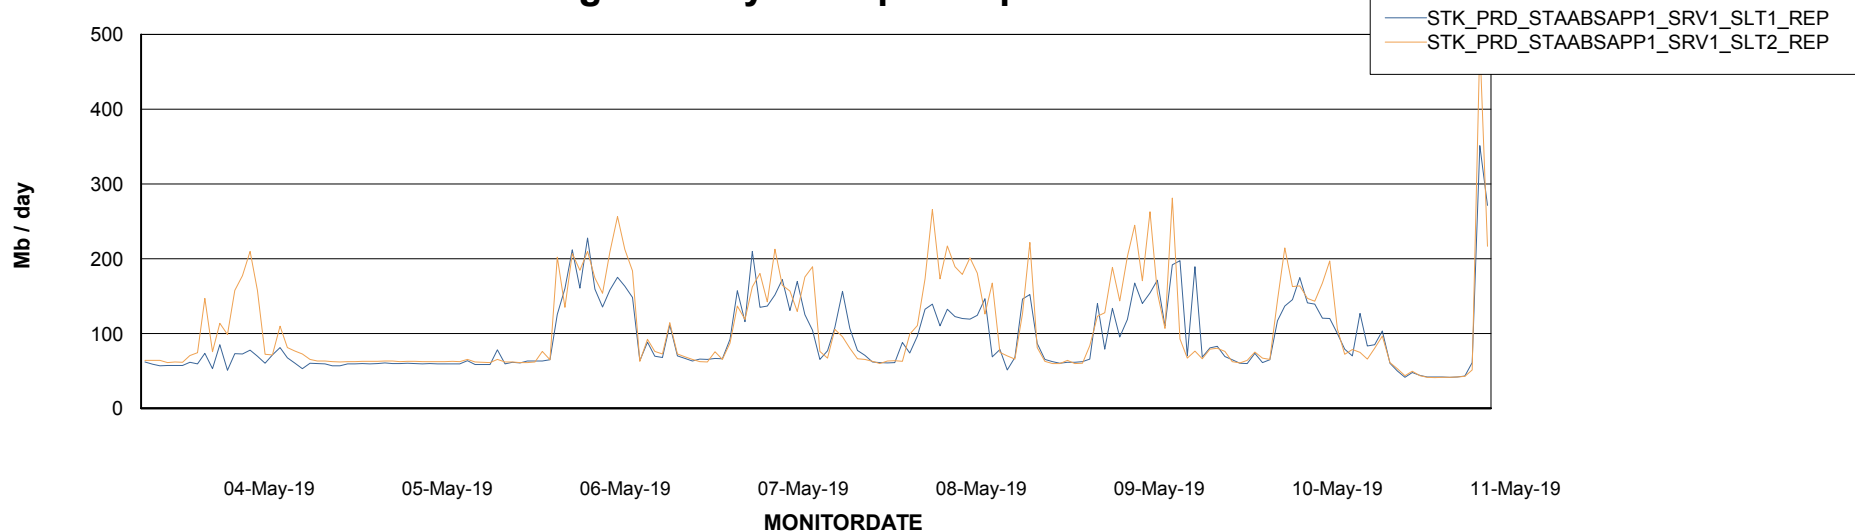

ABSSolute Application ReportServer Services

Avg memory used per ReportServer Service