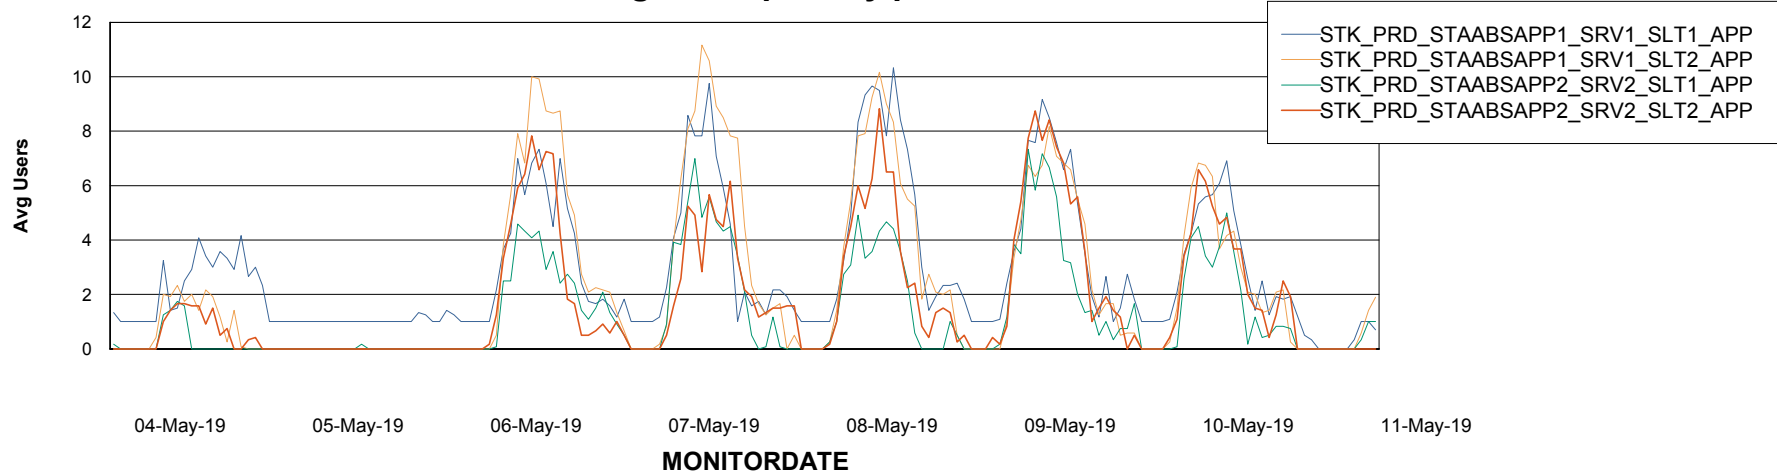

Weekly SLA Customer Report

Customer STK_Production
Database ID 82

ABSSolute Application Server Services

Avg memory used per ABS Server Service

Avg users per day per ABS server

Weekly SLA Customer Report

Customer STK_Production
 Database ID 82