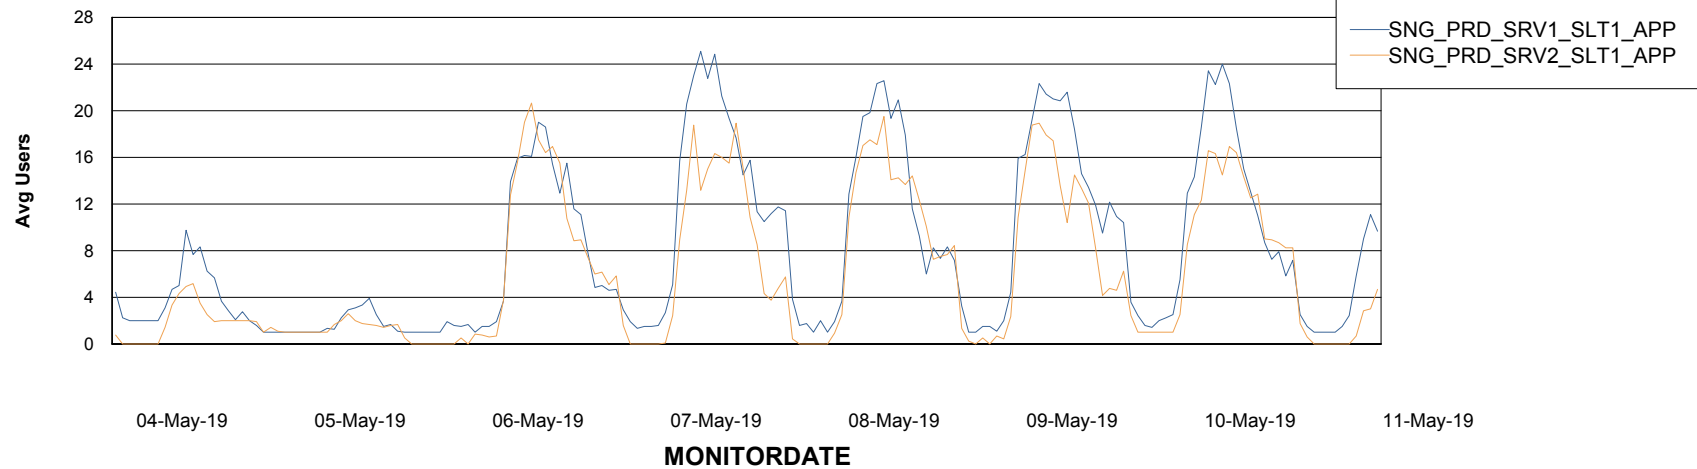

Avg users per day per ABS server