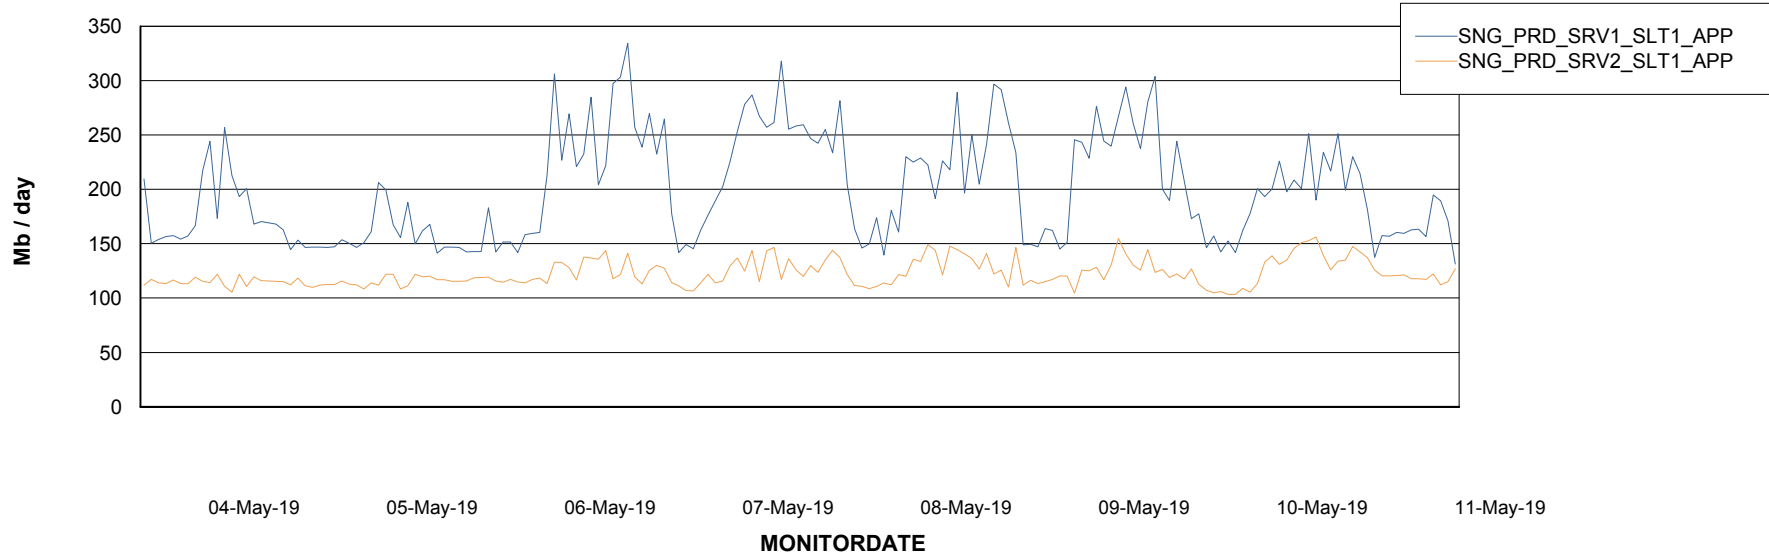

ABSSolute Application Server Services

Avg memory used per ABS Server Service