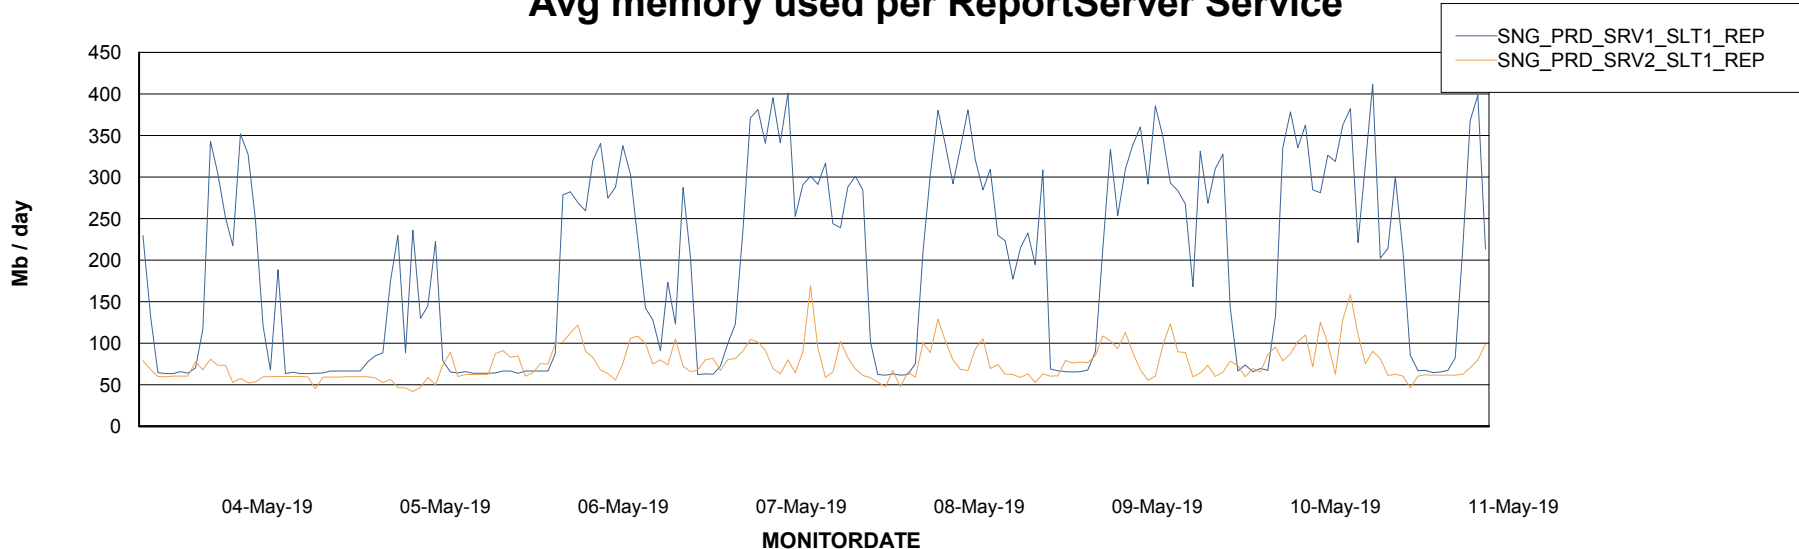

ABSSolute Application ReportServer Services

Avg memory used per ReportServer Service