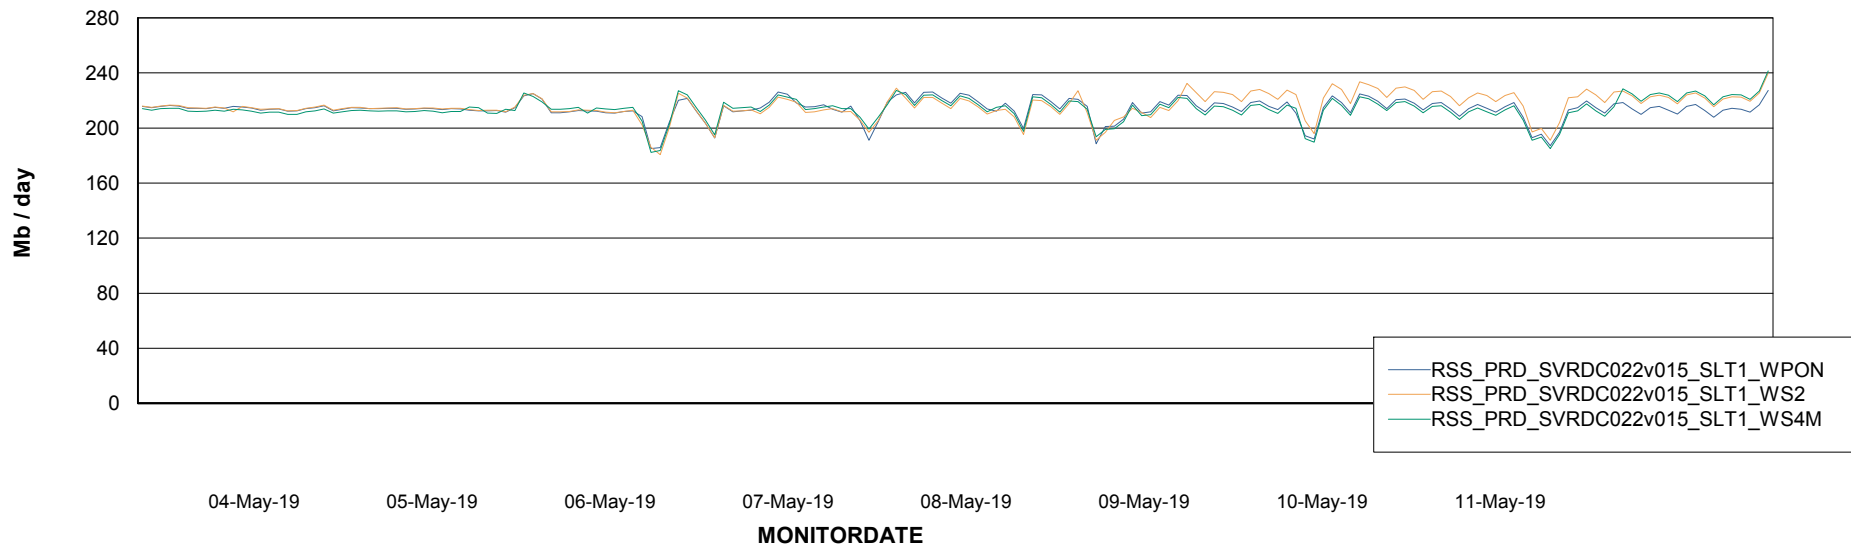

ABSSolute Application ReportServer Services

Avg memory used per ReportServer Service

Weekly SLA Customer Report

Customer RSS Production
Database ID 52

ABSSolute Web Component Services

Avg memory used per ABS Web component