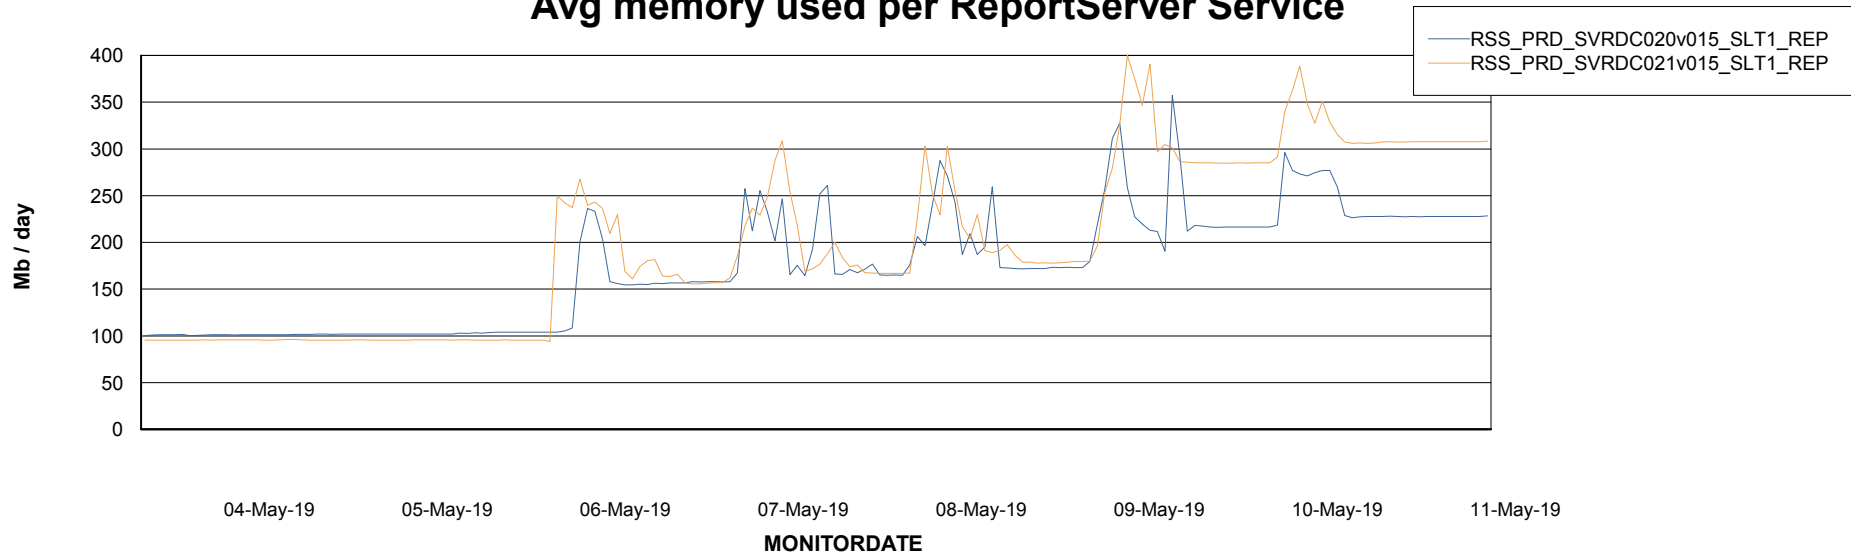

ABSSolute Application ReportServer Services

Avg memory used per ReportServer Service