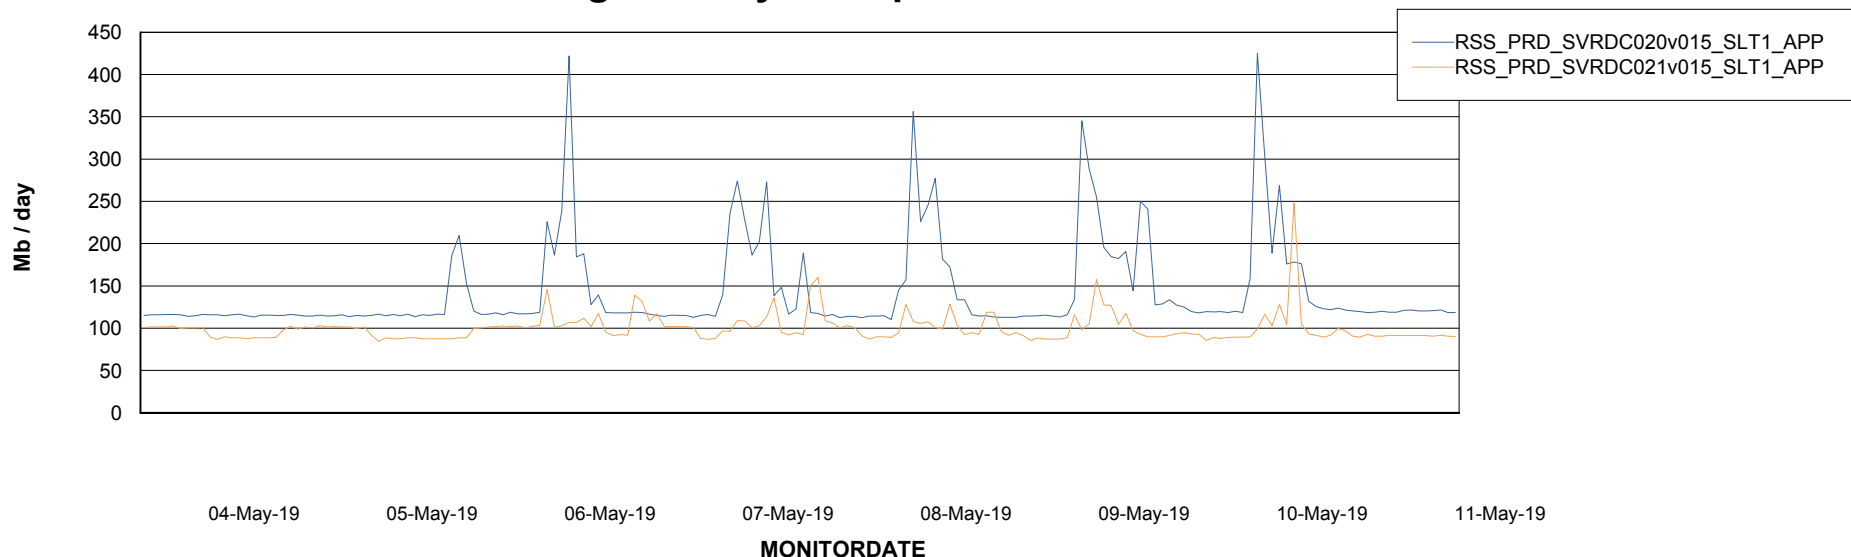

ABSSolute Application Server Services

Avg memory used per ABS Server Service