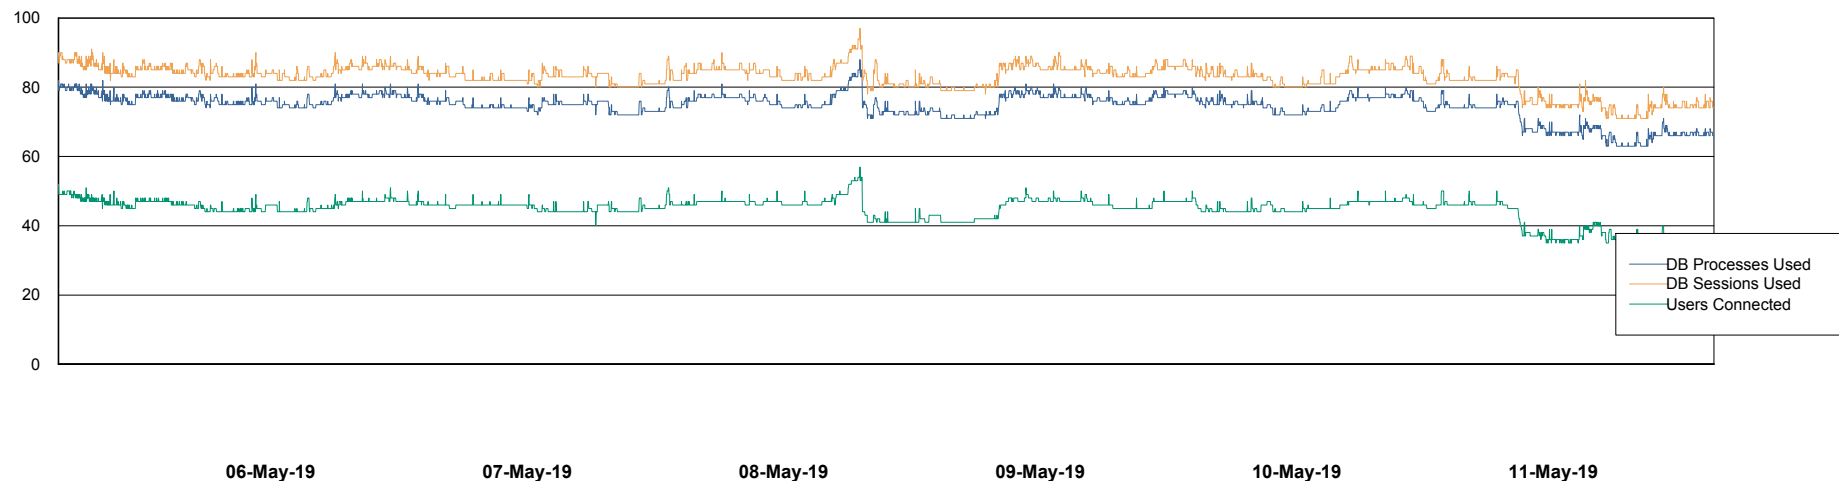

Weekly SLA Customer Report

Customer RSS Production
 Database ID 52

Harddisk Usage RSS_PRD_SVRDC191v016

	Free disk space on c: (%)	Total disk space on c: (Gb)	Free disk space on d: (%)	Total disk space on d: (Gb)
11-May-19	14	60	49	200
10-May-19	14	60	49	200
09-May-19	14	60	49	200
08-May-19	14	60	49	200
07-May-19	14	60	49	200
06-May-19	14	60	49	200
05-May-19	14	60	49	200

Weekly SLA Customer Report

Customer RSS Production
Database ID 52

Database Performance RSSDB_Production

Weekly SLA Customer Report

Customer RSS Production
Database ID 52

Database Performance RSSDB_Standby

Weekly SLA Customer Report