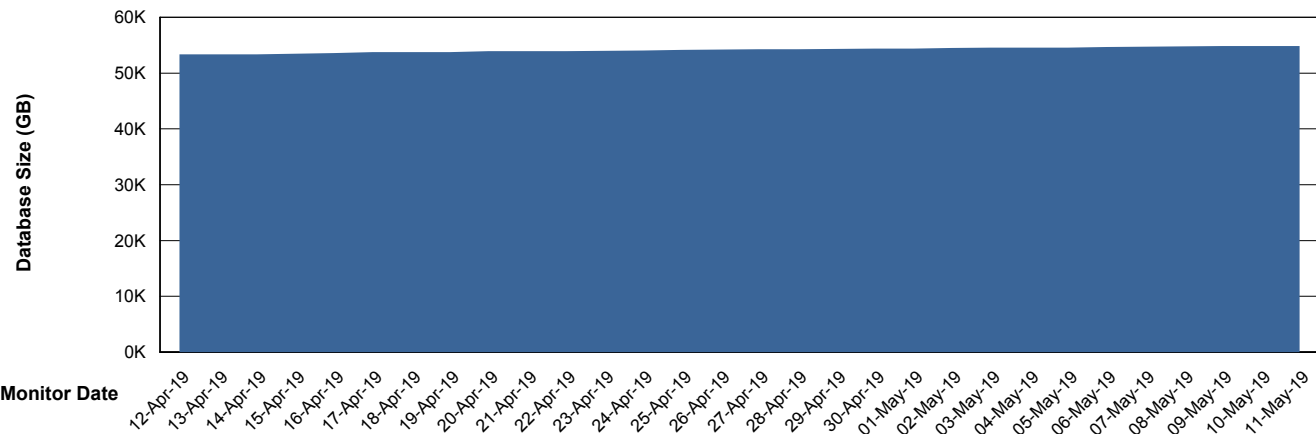

DATABASE SIZE RSSDB_Production

Database growth over last month

Database Tablespace RSSDB_Production

Date	Tablespace Name	Filesize (Gb)	Usedsize (Gb)	Percentage free
11-May-19	ABSDATA	30,000	22,976	23
	INDX	40,000	30,540	24
10-May-19	ABSDATA	30,000	22,976	23
	INDX	40,000	30,540	24
09-May-19	ABSDATA	30,000	22,974	23
	INDX	40,000	30,513	24
08-May-19	ABSDATA	30,000	22,966	23
	INDX	40,000	30,474	24
07-May-19	ABSDATA	30,000	22,964	23
	INDX	40,000	30,455	24
06-May-19	ABSDATA	30,000	22,940	24
	INDX	40,000	30,428	24
05-May-19	ABSDATA	30,000	22,931	24
	INDX	40,000	30,320	24