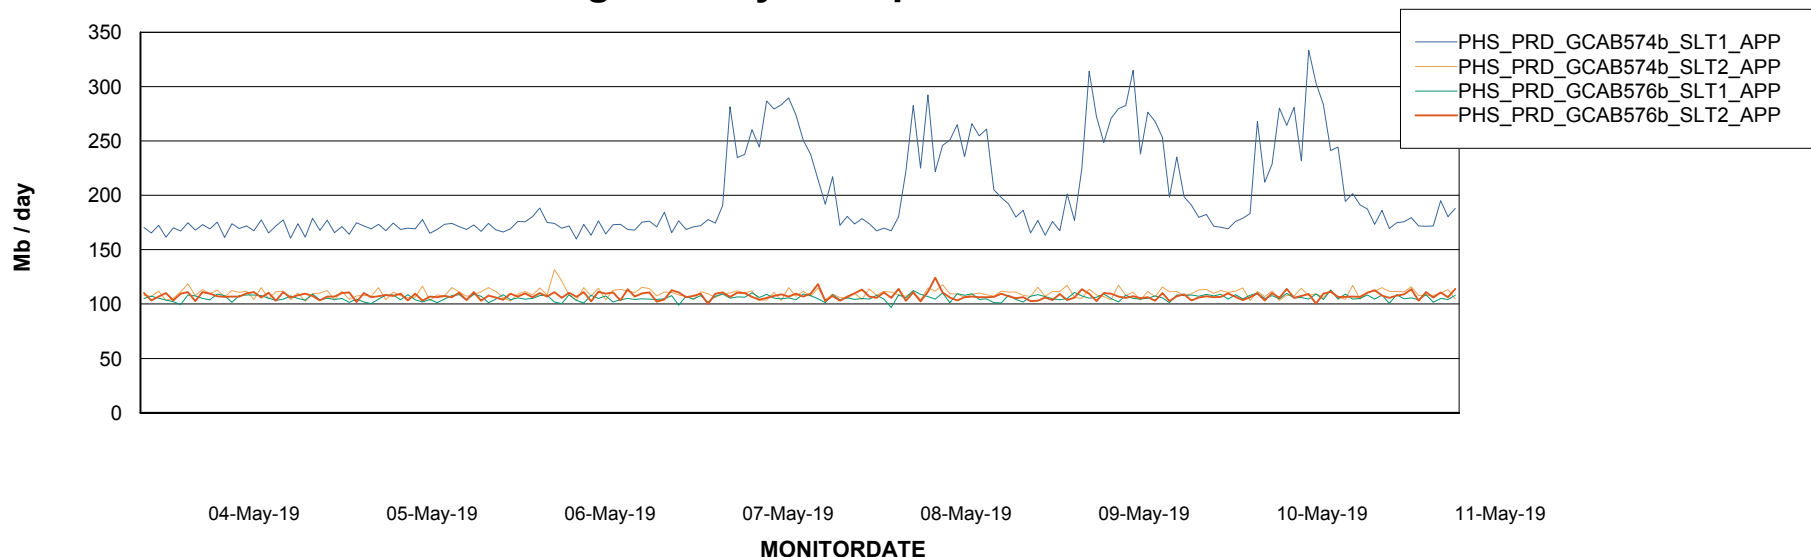

ABSSolute Application Server Services

Avg memory used per ABS Server Service