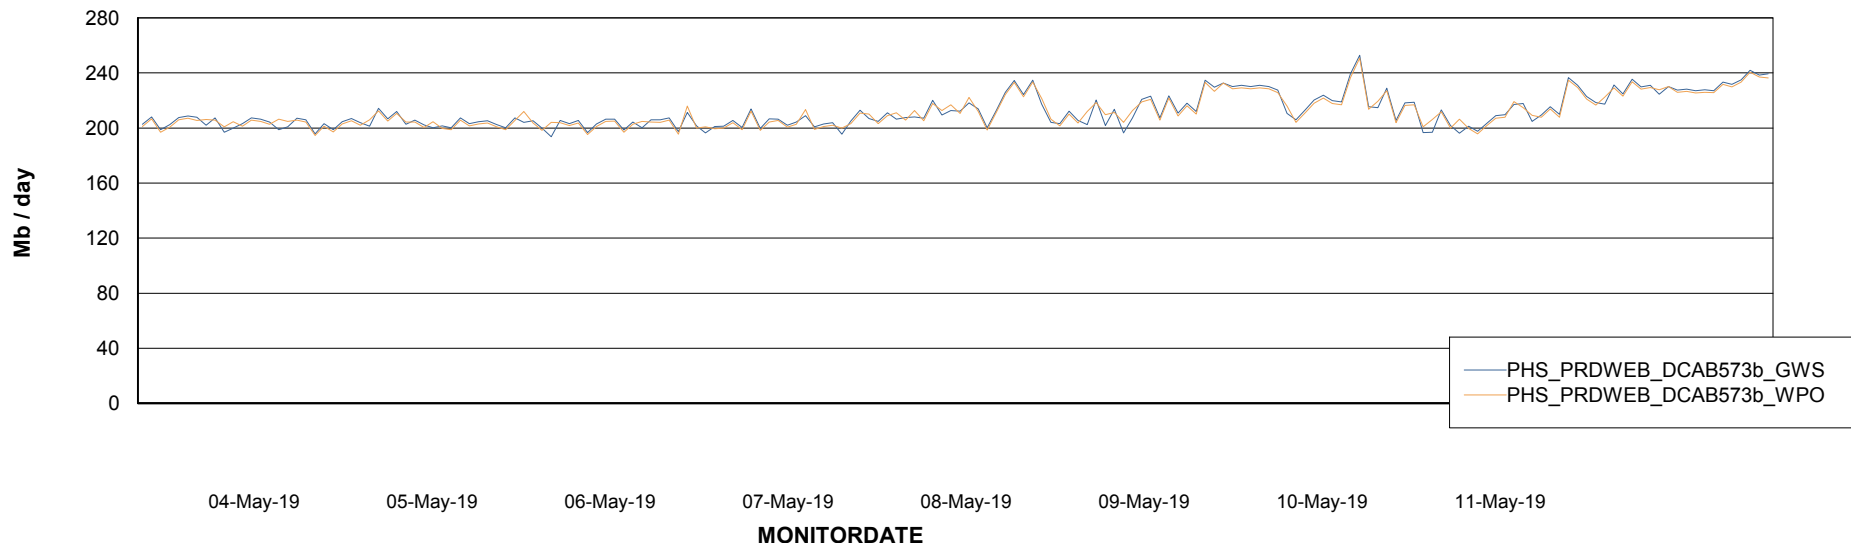

ABSSolute Web Component Services

Avg memory used per ABS Web component