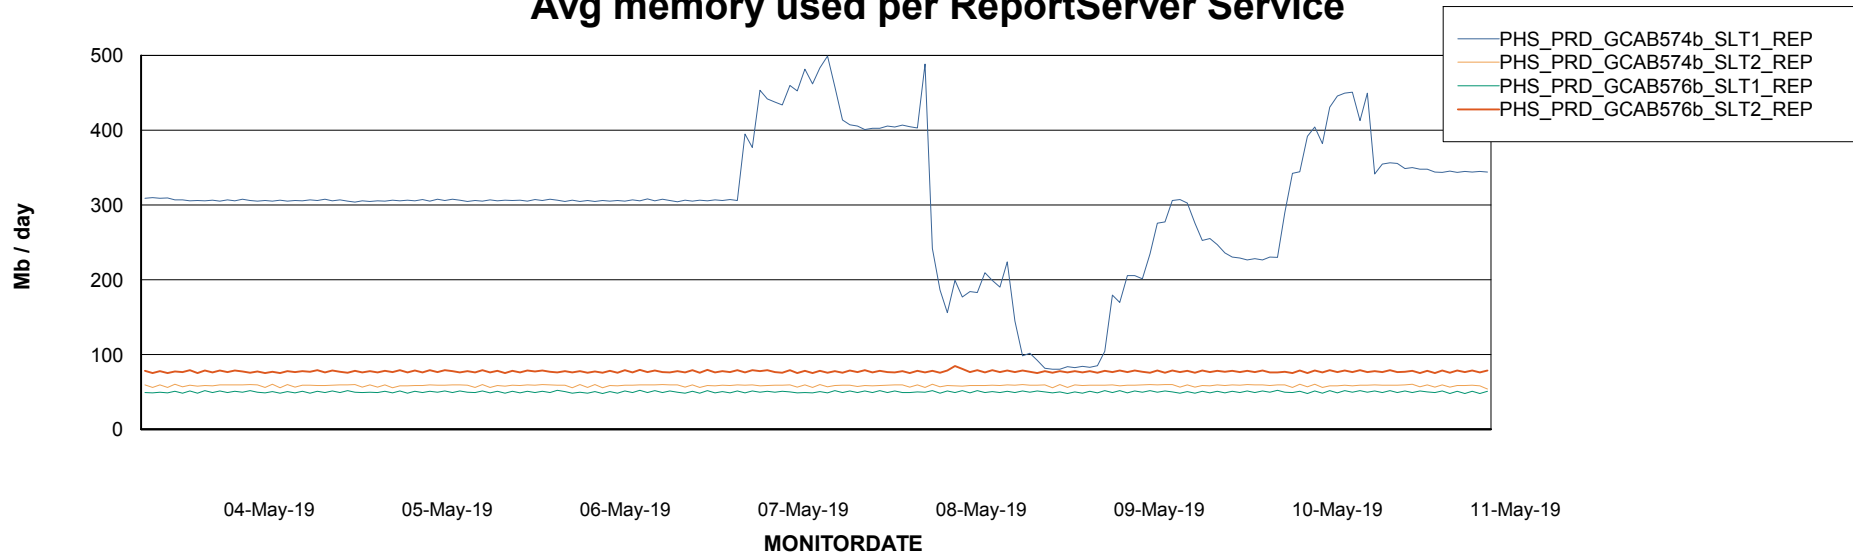

Avg memory used per ABS Server Service

Avg users per day per ABS server

Weekly SLA Customer Report

Customer PHS_Production
Database ID 47

ABSSolute Application ReportServer Services

Avg memory used per ReportServer Service