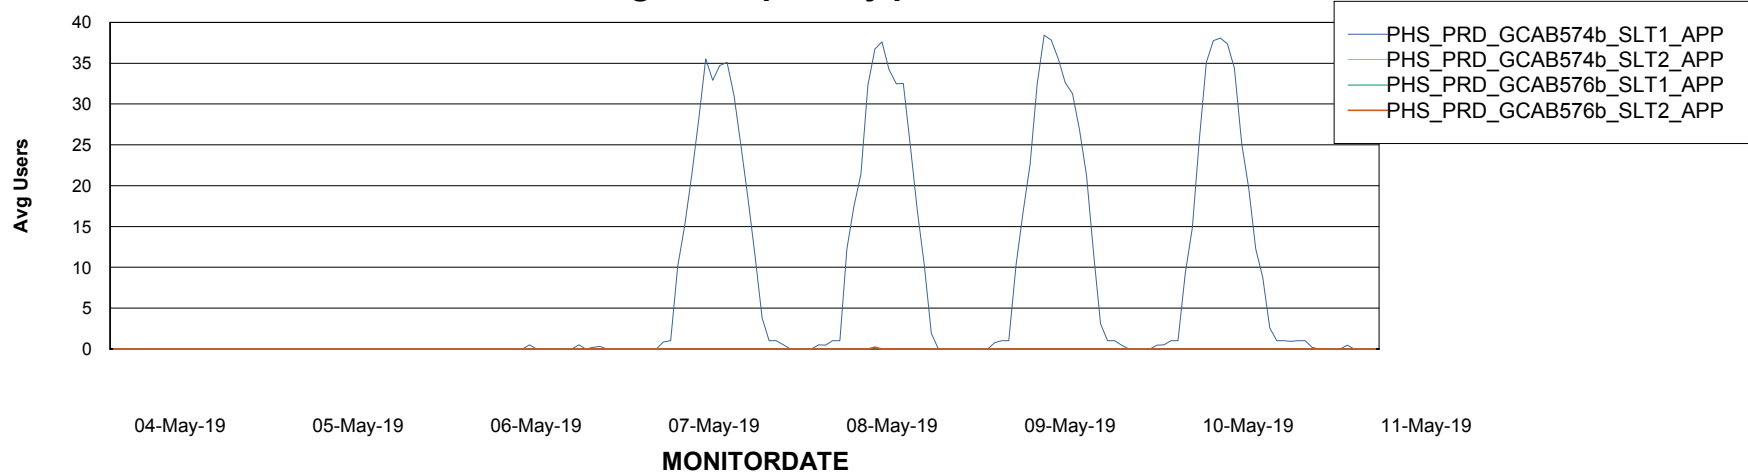

Avg users per day per ABS server