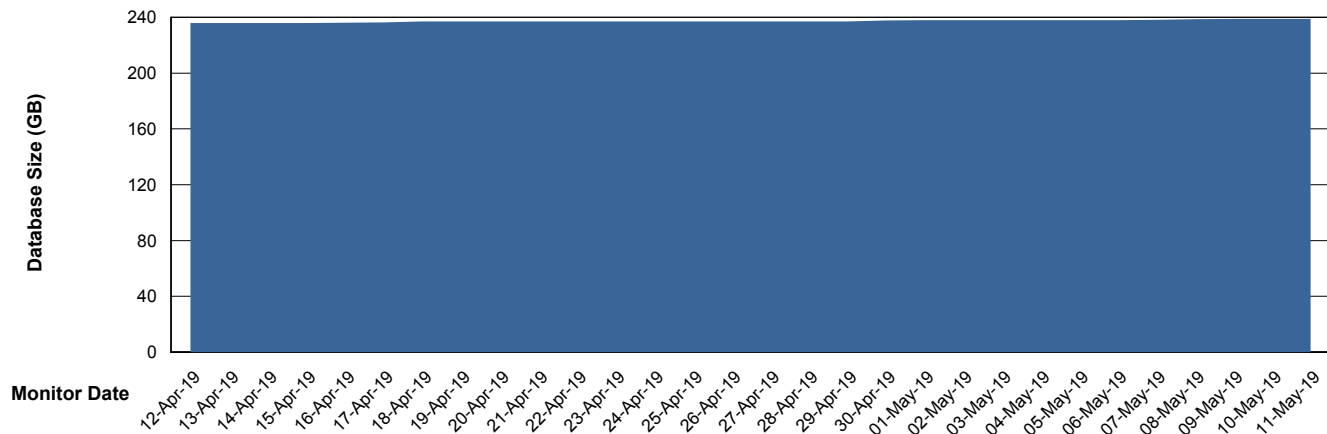

DATABASE SIZE PCODB_Production

Database growth over last month

Database Tablespace PCODB_Production

Date	Tablespace Name	Filesize (Gb)	Usedsize (Gb)	Percentage free
11-May-19	ABSDATA	150	86	43
	INDX	200	120	40
10-May-19	ABSDATA	150	86	43
	INDX	200	120	40
09-May-19	ABSDATA	150	86	43
	INDX	200	120	40
08-May-19	ABSDATA	150	86	43
	INDX	200	120	40
07-May-19	ABSDATA	150	86	43
	INDX	200	120	40
06-May-19	ABSDATA	150	85	43
	INDX	200	120	40
05-May-19	ABSDATA	150	85	43
	INDX	200	120	40