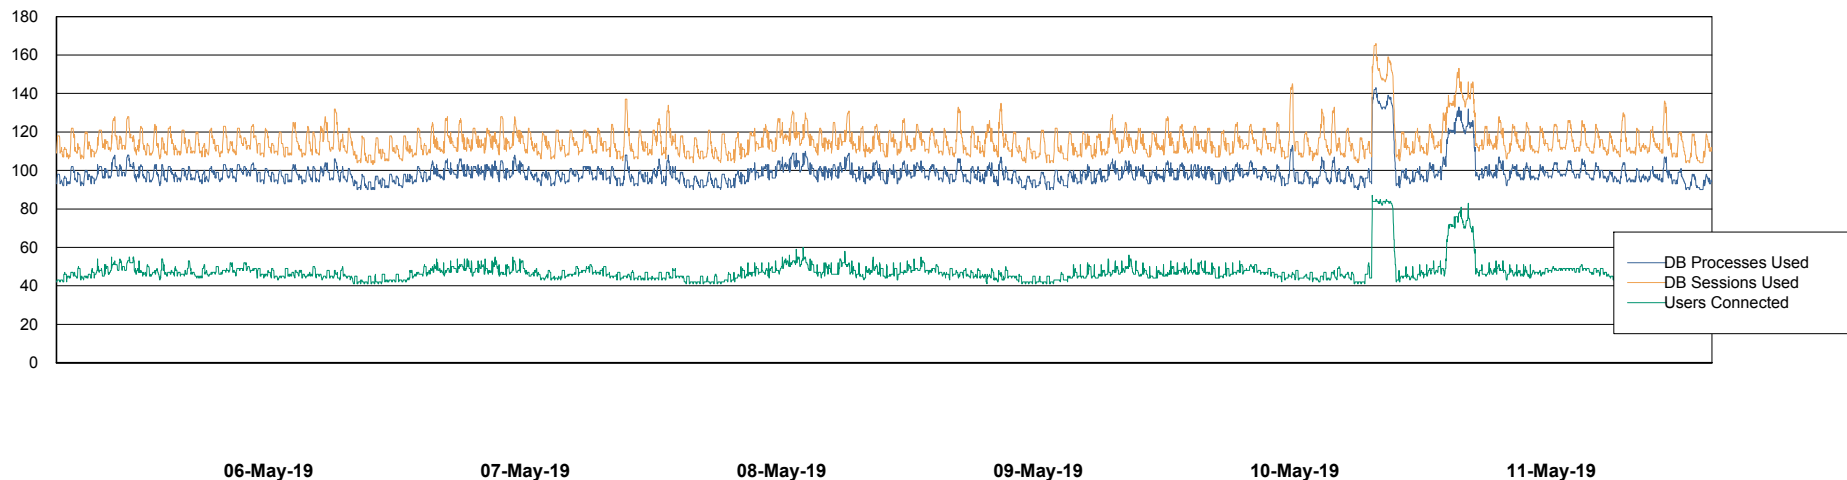

Database Performance PCODB_Production