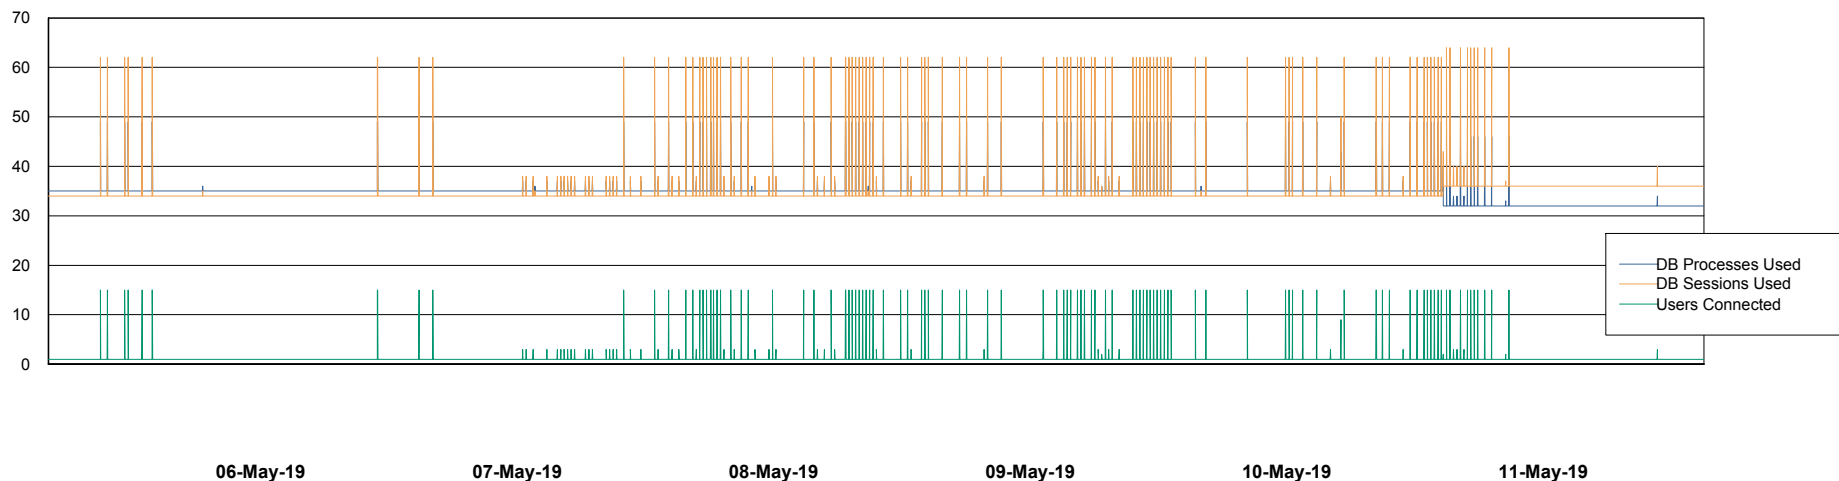

Weekly SLA Customer Report

Customer PCO Production
Database ID 44

Database Performance PCODB_Production

Weekly SLA Customer Report

Customer PCO Production
Database ID 44

Database Performance PCODB_Standby

Weekly SLA Customer Report