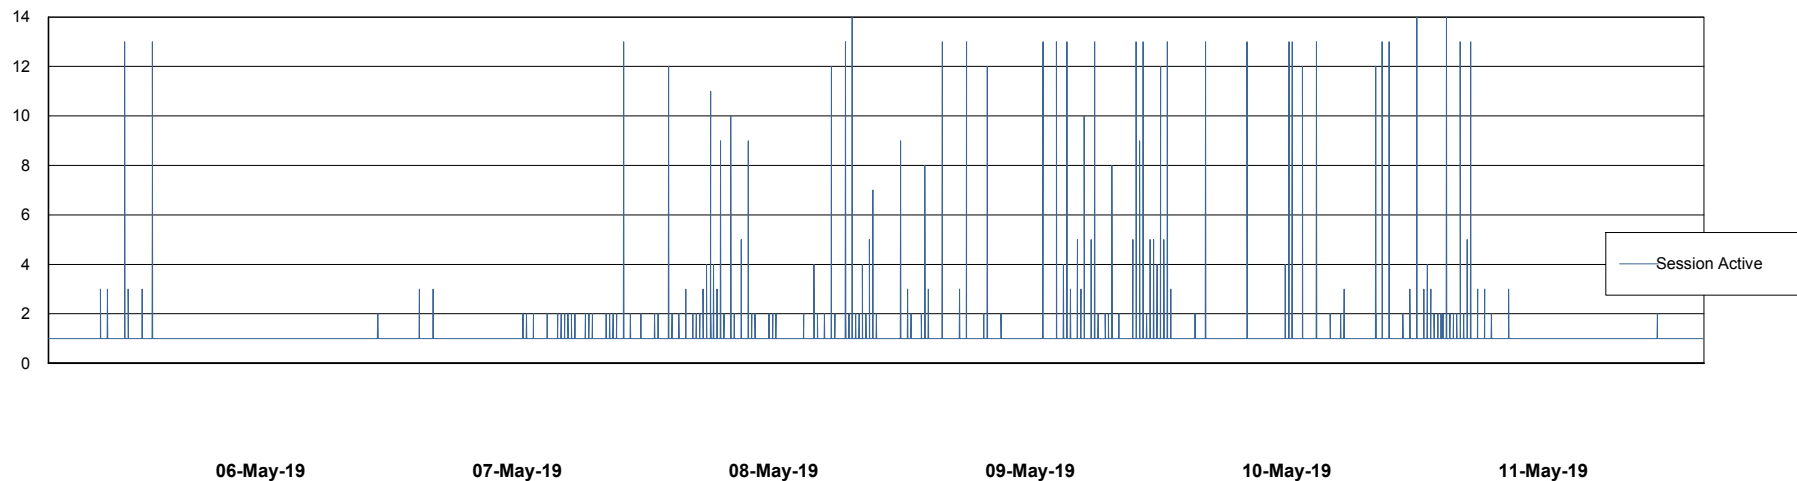

Weekly SLA Customer Report

Customer PCO Production
Database ID 44

Database Performance PCODB_Production

Weekly SLA Customer Report

Customer PCO Production
Database ID 44

Database Performance PCODB_Standby

Weekly SLA Customer Report