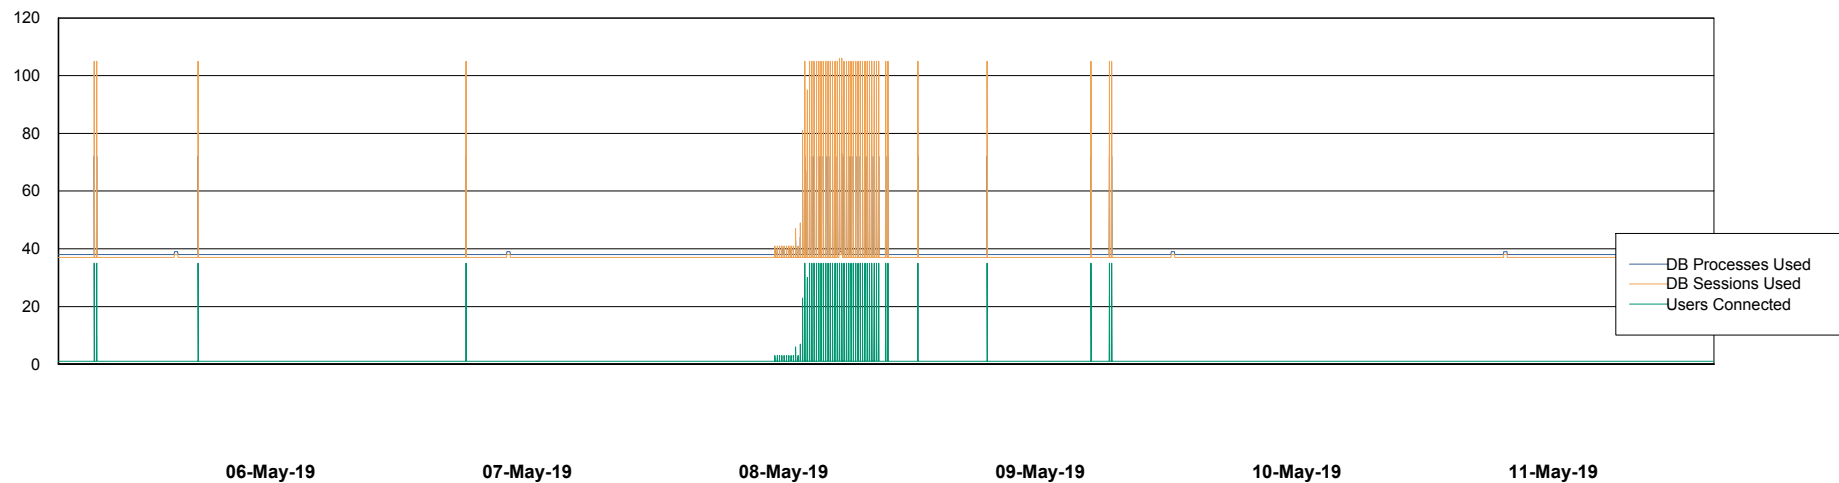

Database Performance NIXDB_Standby