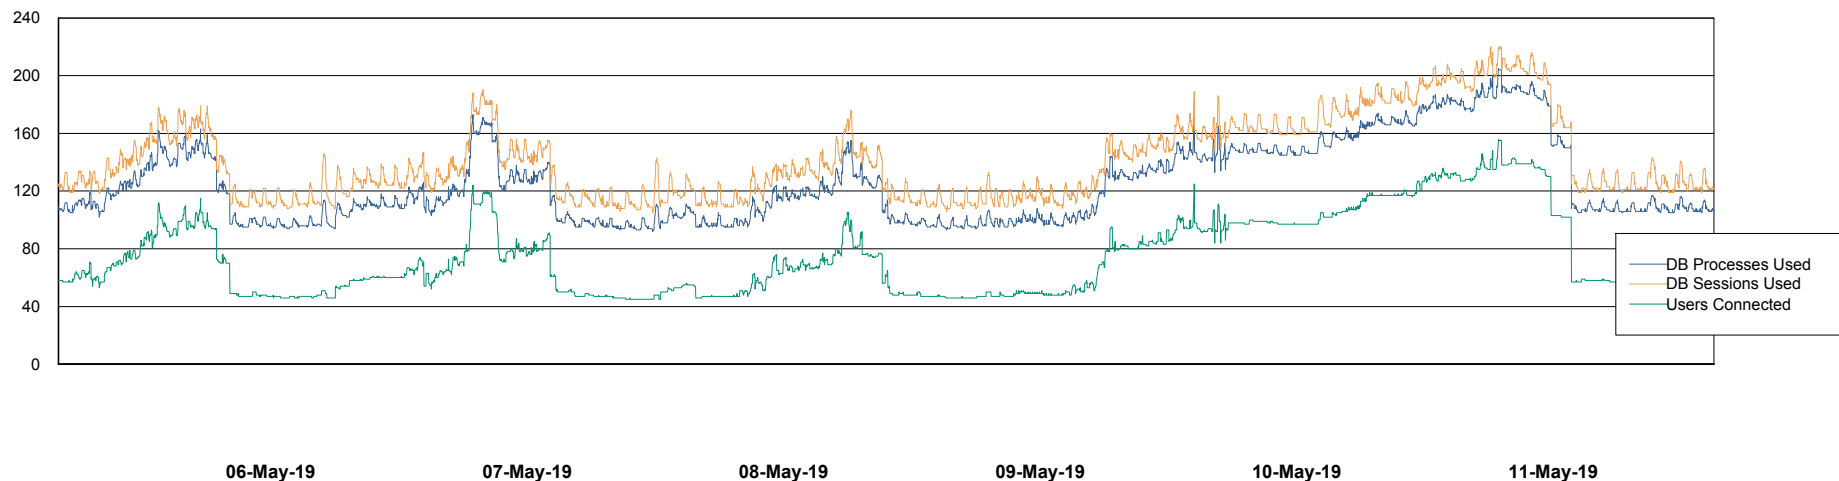

Weekly SLA Customer Report

Customer NIX_Production
Database ID 51

Database Performance NIXDB_BI

Weekly SLA Customer Report

Customer NIX_Production
Database ID 51

Database Performance NIXDB_Production

Weekly SLA Customer Report

Customer NIX_Production
Database ID 51

Database Performance NIXDB_Standby

Weekly SLA Customer Report

Customer NIX_Production
Database ID 51

DATABASE SIZE NIXDB_BI

Database growth over last month

DATABASE SIZE NIXDB_Production