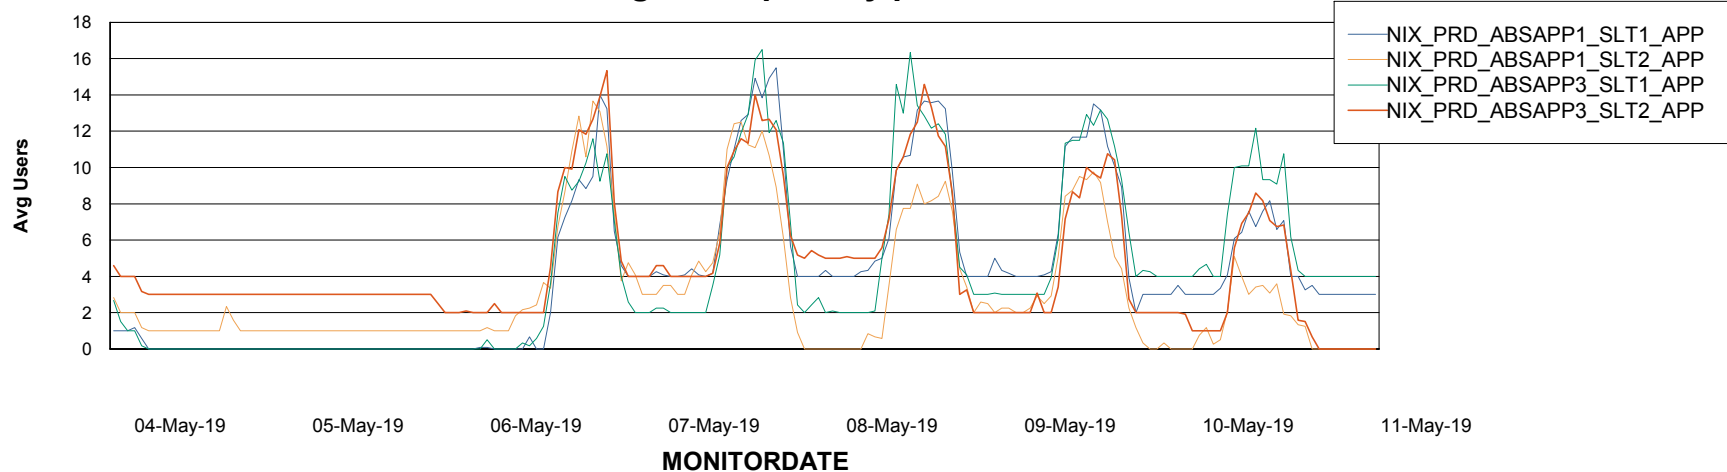

Weekly SLA Customer Report

Customer NIX_Production
 Database ID 51

Database Tablespace NIXDB_Production

Date	Tablespace Name	Filesize (Gb)	Usedsize (Gb)	Percentage free
11-May-19	ABSDATA	84	71	15
	INDX	140	119	15
10-May-19	ABSDATA	84	71	15
	INDX	140	119	15
09-May-19	ABSDATA	84	71	15
	INDX	140	119	15
08-May-19	ABSDATA	84	71	15
	INDX	140	119	15
07-May-19	ABSDATA	84	71	15
	INDX	140	119	15
06-May-19	ABSDATA	84	71	15
	INDX	140	119	15
05-May-19	ABSDATA	84	71	15
	INDX	140	119	15

Standby Database Health NIX_Production

Recovery lag for last 7 days

Weekly SLA Customer Report

Customer NIX_Production
Database ID 51

ABSSolute Application Server Services

Avg memory used per ABS Server Service

Avg users per day per ABS server

Weekly SLA Customer Report

Customer NIX_Production
Database ID 51

ABSSolute Application ReportServer Services

Avg memory used per ReportServer Service

Weekly SLA Customer Report