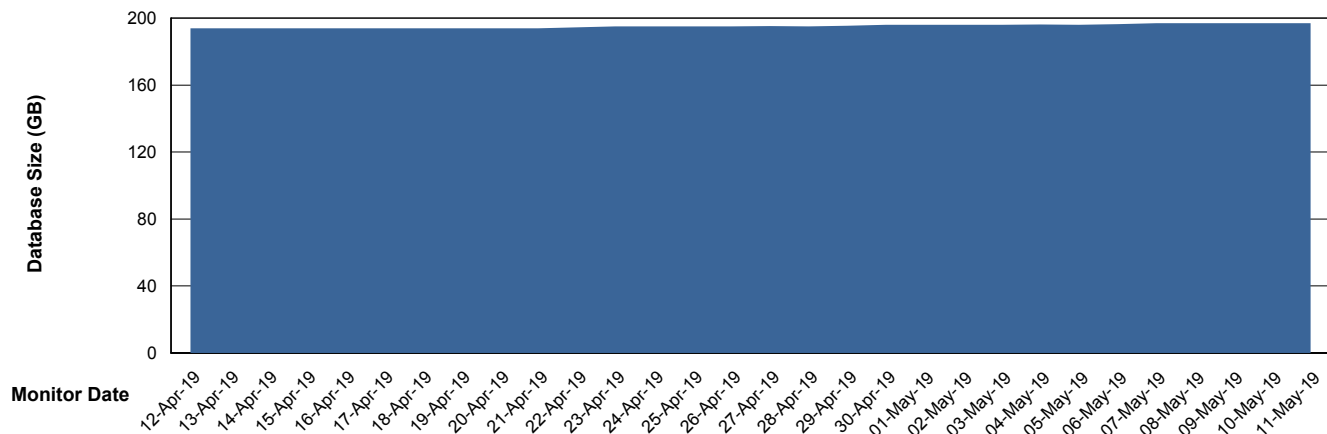

Customer NIX_Production
Database ID 51

Database Performance NIXDB_Standby

Weekly SLA Customer Report

Customer NIX_Production
Database ID 51

DATABASE SIZE NIXDB_BI

Database growth over last month

DATABASE SIZE NIXDB_Production

Database growth over last month

Weekly SLA Customer Report

Customer NIX_Production
 Database ID 51

Database Tablespace NIXDB_BI

Date	Tablespace Name	Filesize (Gb)	Usedsize (Gb)	Percentage free
11-May-19	ABSDATA	68	57	16
	INDX	66	57	14
10-May-19	ABSDATA	68	57	16
	INDX	66	57	14
09-May-19	ABSDATA	68	57	16
	INDX	66	56	15
08-May-19	ABSDATA	68	57	16
	INDX	66	56	15
07-May-19	ABSDATA	68	57	16
	INDX	66	56	15
06-May-19	ABSDATA	68	57	16
	INDX	66	56	15
05-May-19	ABSDATA	68	57	16
	INDX	66	56	15