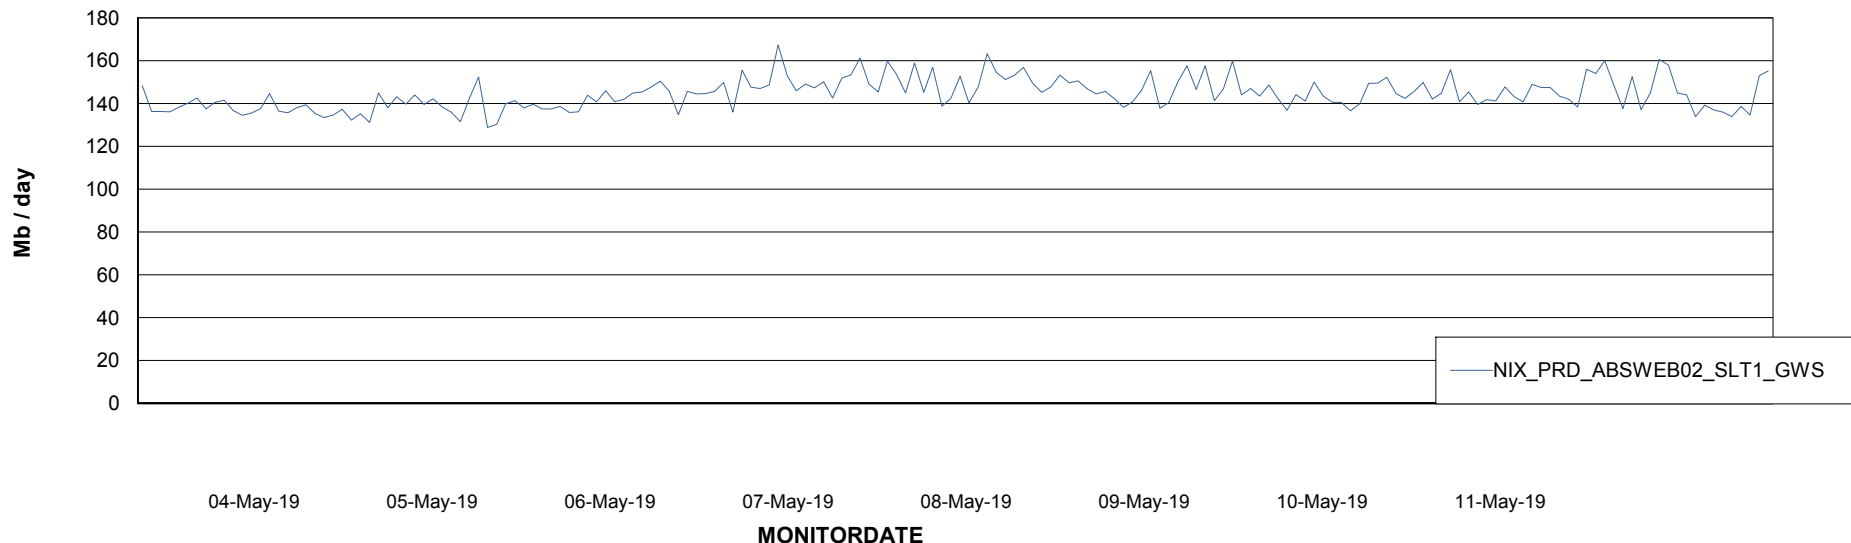

ABSSolute Web Component Services

Avg memory used per ABS Web component