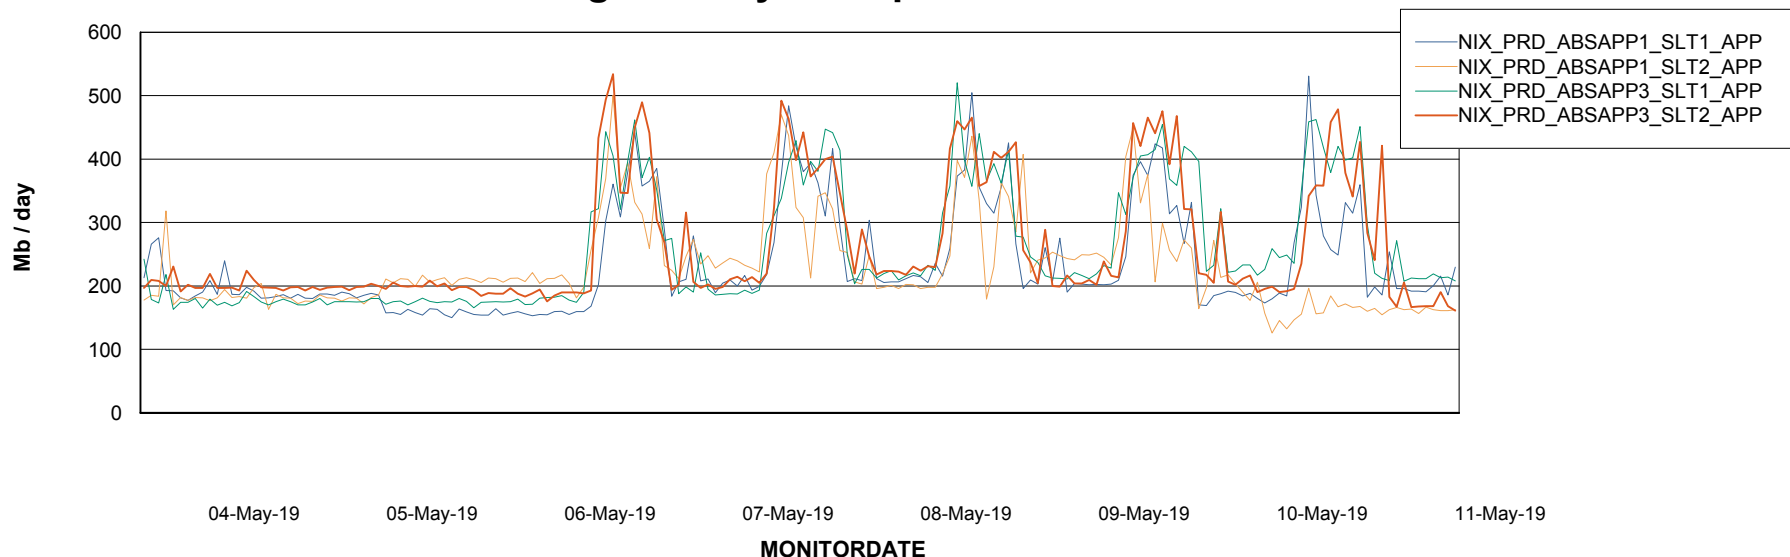

Standby Database Health NIX_Production

Recovery lag for last 7 days

Weekly SLA Customer Report

Customer NIX_Production
Database ID 51

ABSSolute Application Server Services

Avg memory used per ABS Server Service