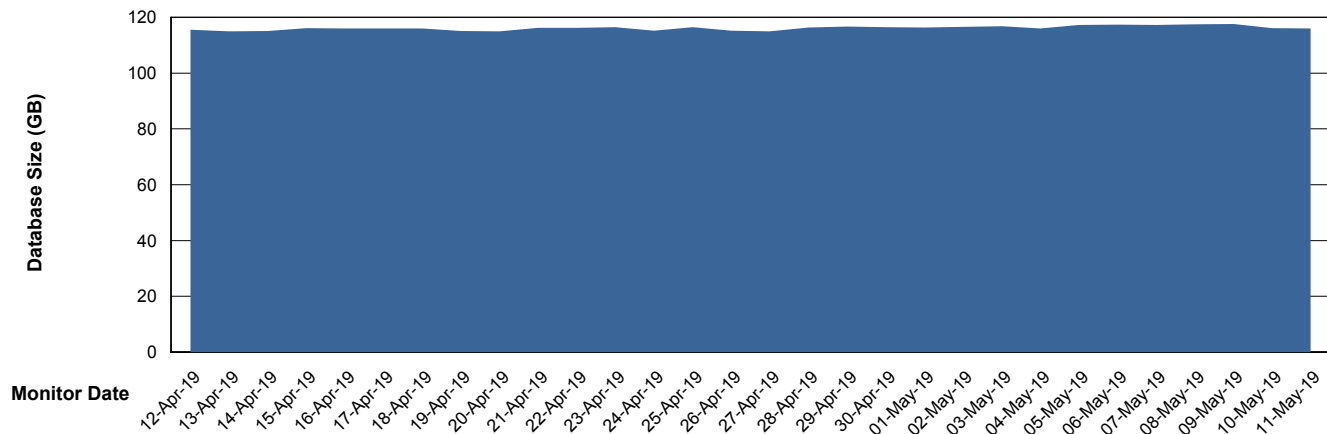

Customer NIX_Production
Database ID 51

Database Performance NIXDB_Standby

Weekly SLA Customer Report

Customer NIX_Production
Database ID 51

DATABASE SIZE NIXDB_BI

Database growth over last month

DATABASE SIZE NIXDB_Production

Database growth over last month

Weekly SLA Customer Report

Customer NIX_Production
 Database ID 51

Database Tablespace NIXDB_BI

Date	Tablespace Name	Filesize (Gb)	Usedsize (Gb)	Percentage free
11-May-19	ABSDATA	68	57	16
	INDX	66	57	14
10-May-19	ABSDATA	68	57	16
	INDX	66	57	14
09-May-19	ABSDATA	68	57	16
	INDX	66	56	15
08-May-19	ABSDATA	68	57	16
	INDX	66	56	15
07-May-19	ABSDATA	68	57	16
	INDX	66	56	15
06-May-19	ABSDATA	68	57	16
	INDX	66	56	15
05-May-19	ABSDATA	68	57	16
	INDX	66	56	15