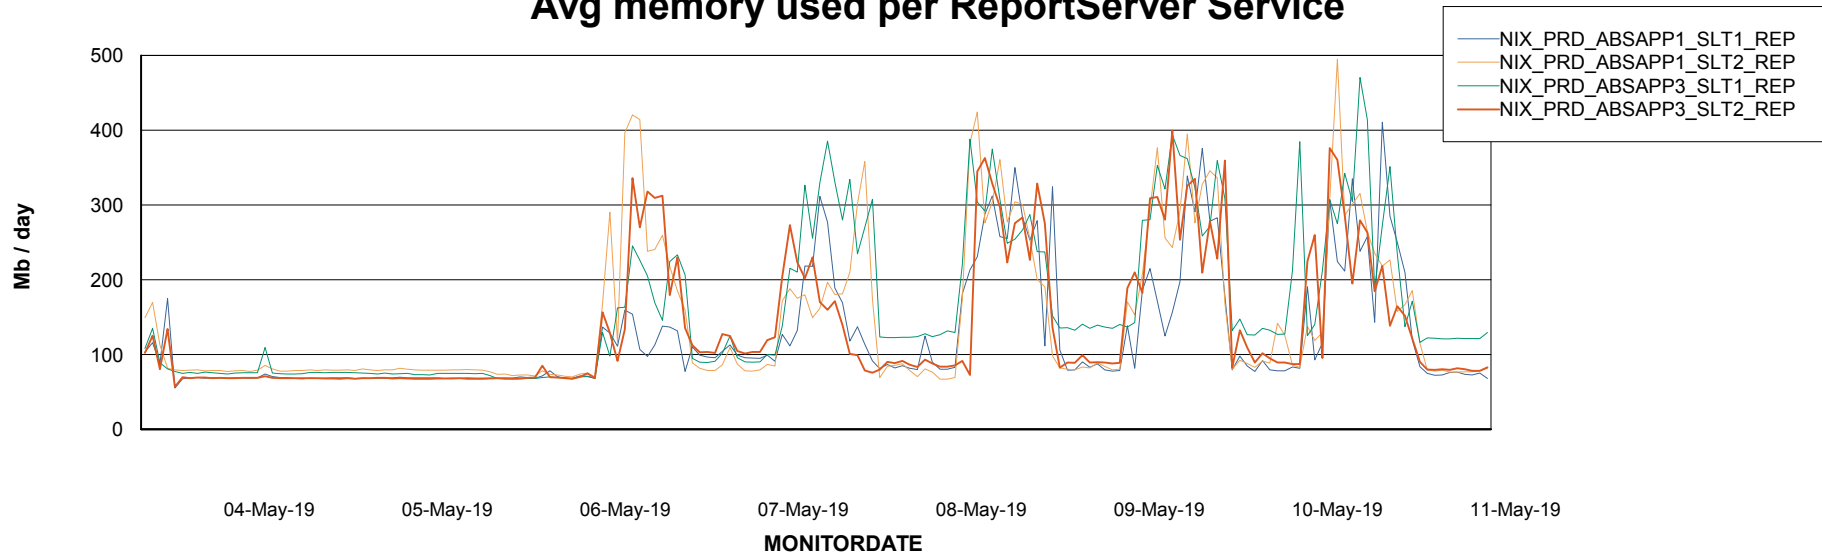

Avg users per day per ABS server

Weekly SLA Customer Report

Customer NIX_Production
Database ID 51

ABSSolute Application ReportServer Services

Avg memory used per ReportServer Service

Weekly SLA Customer Report