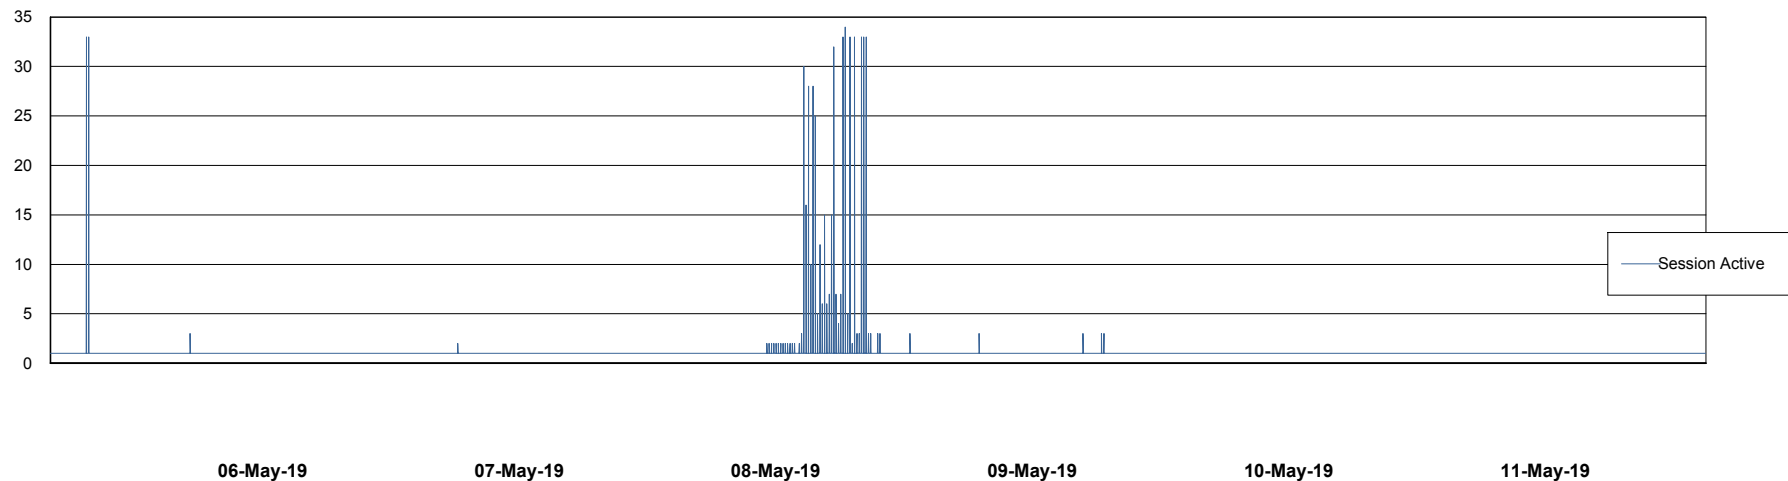

Database Performance NIXDB_Standby