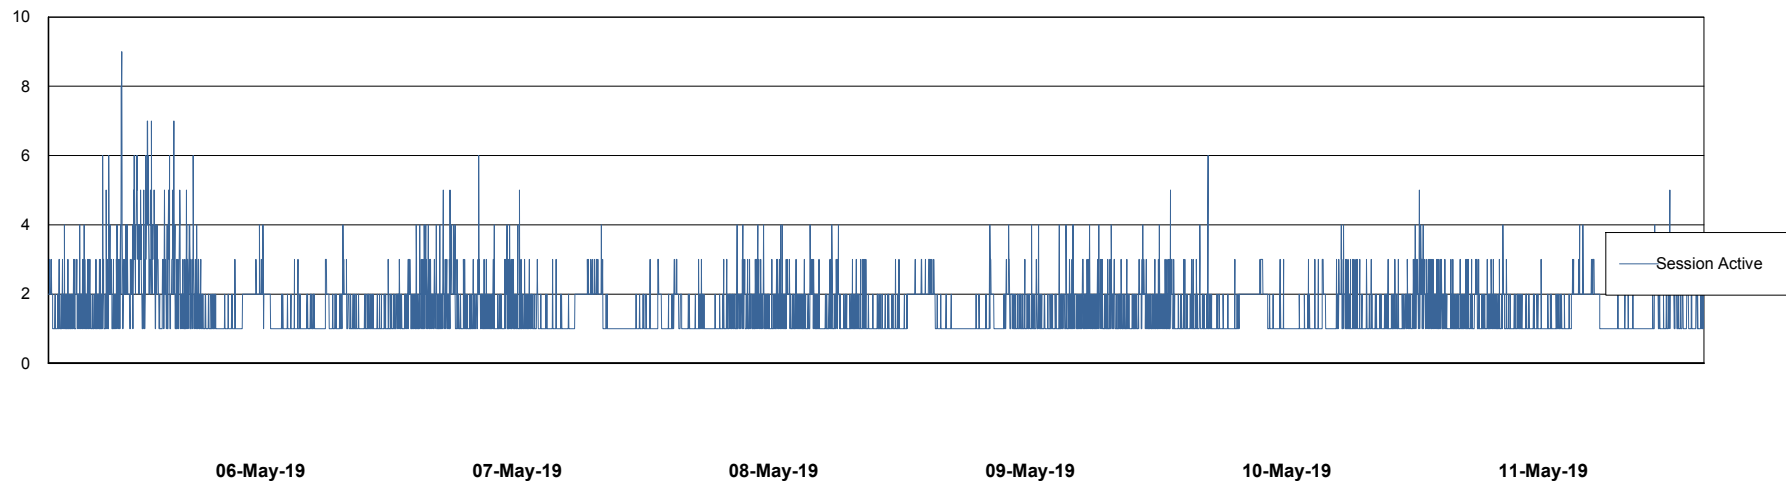

Weekly SLA Customer Report

Customer NIX_Production
Database ID 51

Database Performance NIXDB_BI

Weekly SLA Customer Report

Customer NIX_Production
Database ID 51

Database Performance NIXDB_Production

Weekly SLA Customer Report