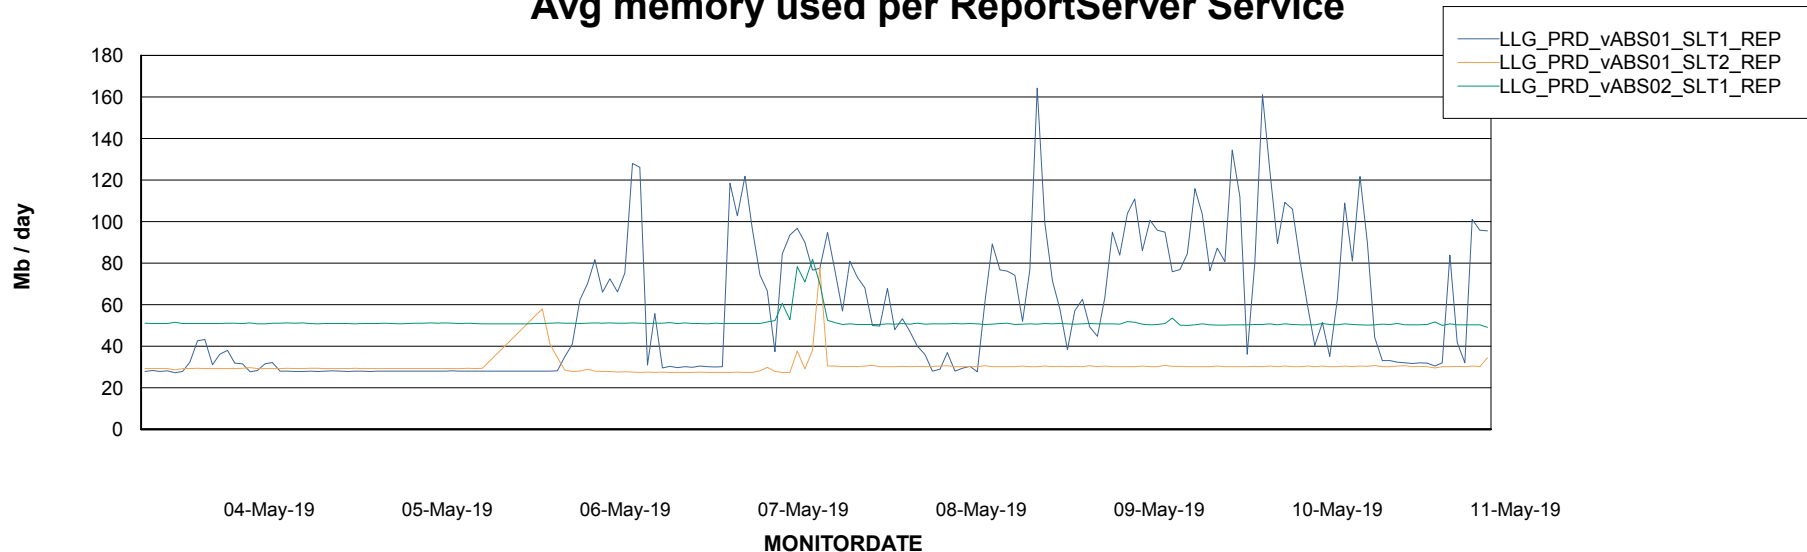

ABSSolute Application ReportServer Services

Avg memory used per ReportServer Service