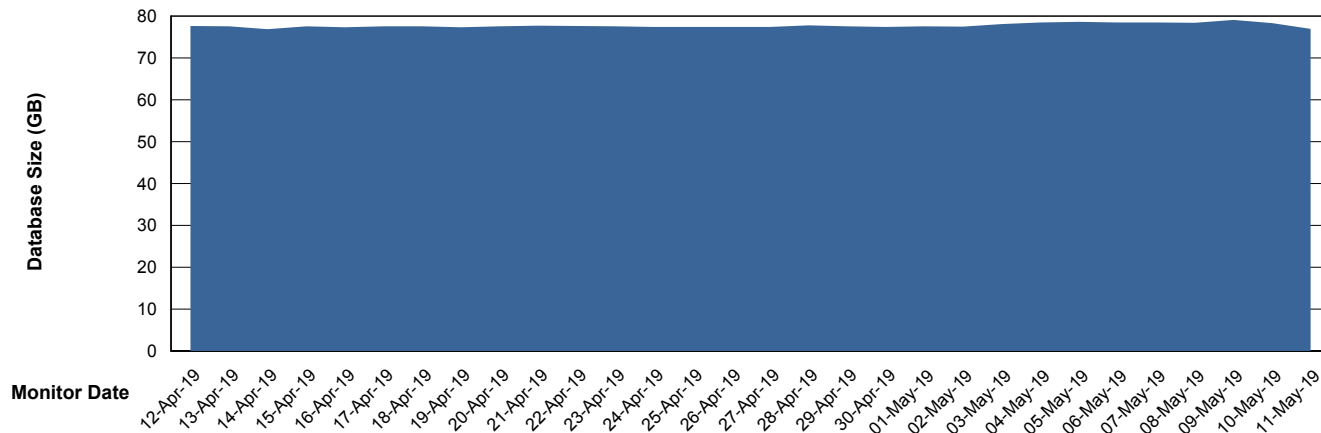

DATABASE SIZE LLGDBBI_Production

Database growth over last month