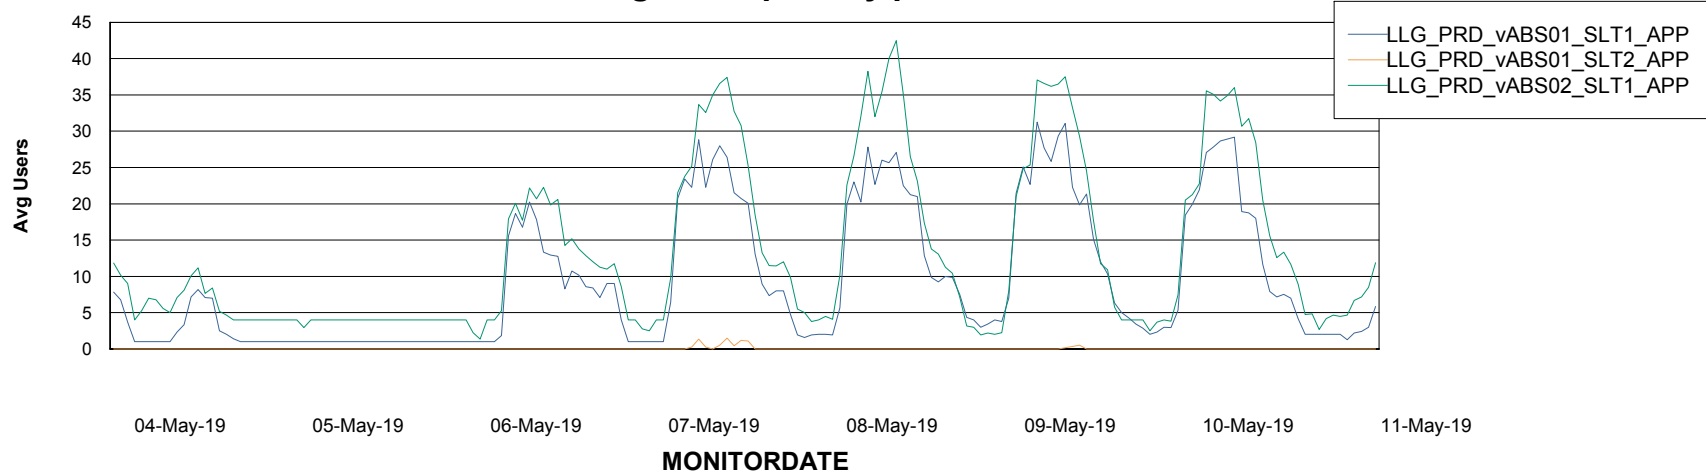

Avg users per day per ABS server