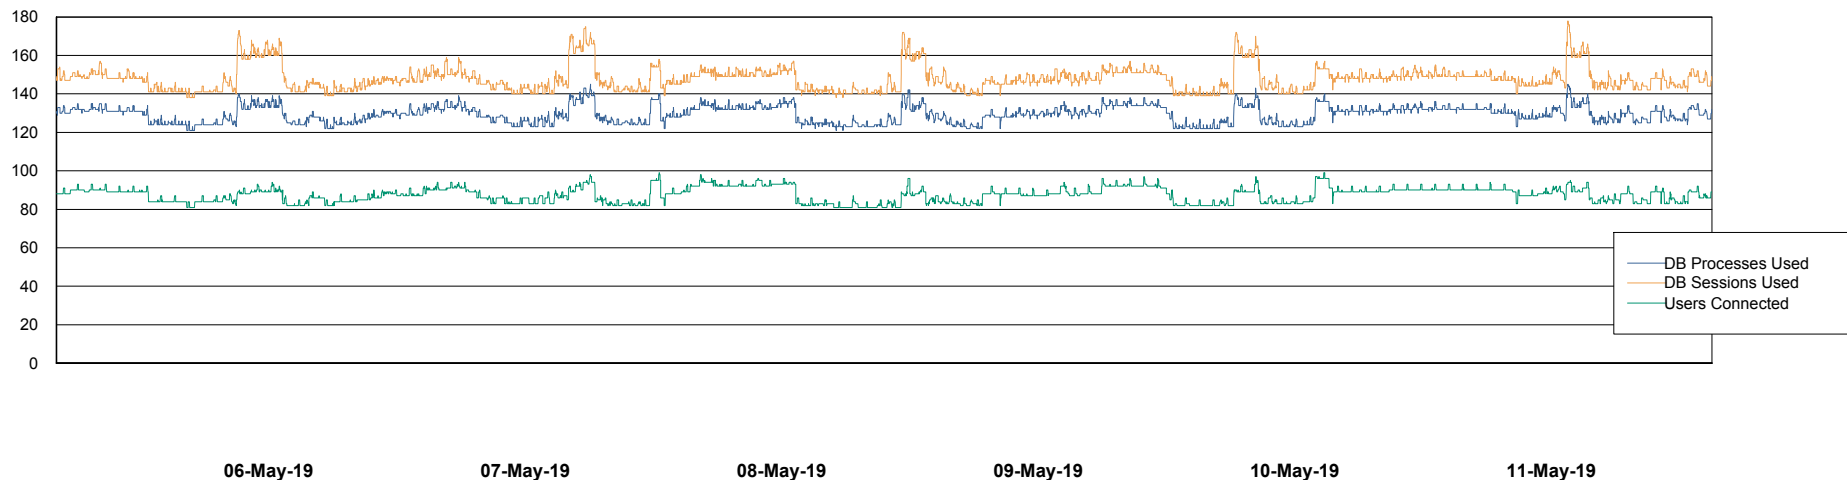

Database Performance LLGDB_Production