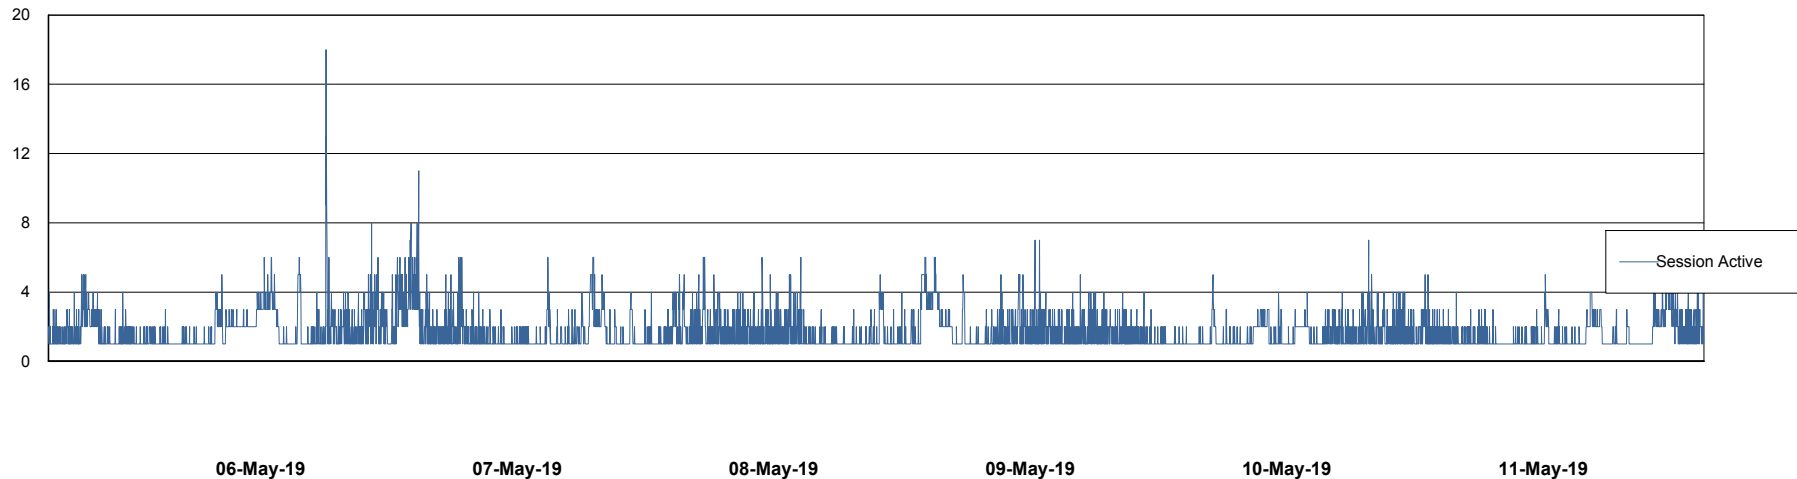

Database Performance LLGDB_Production