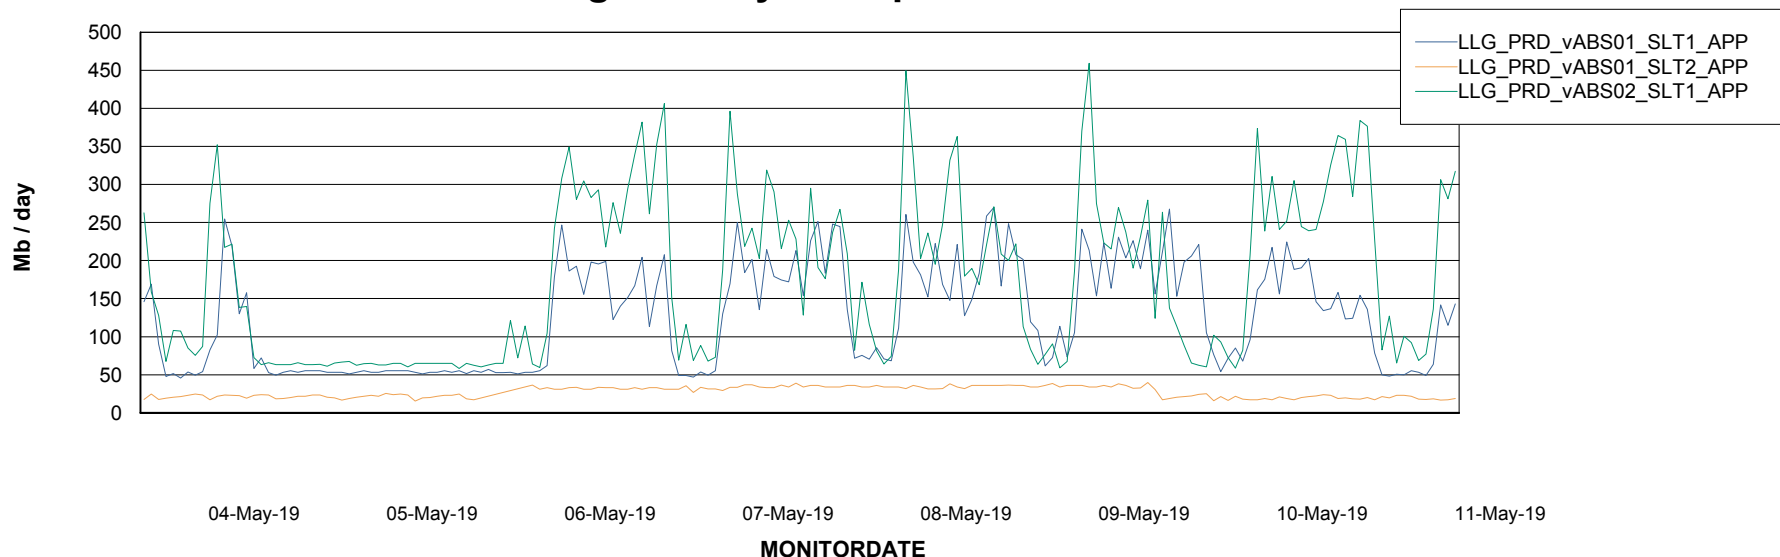

ABSSolute Application Server Services

Avg memory used per ABS Server Service