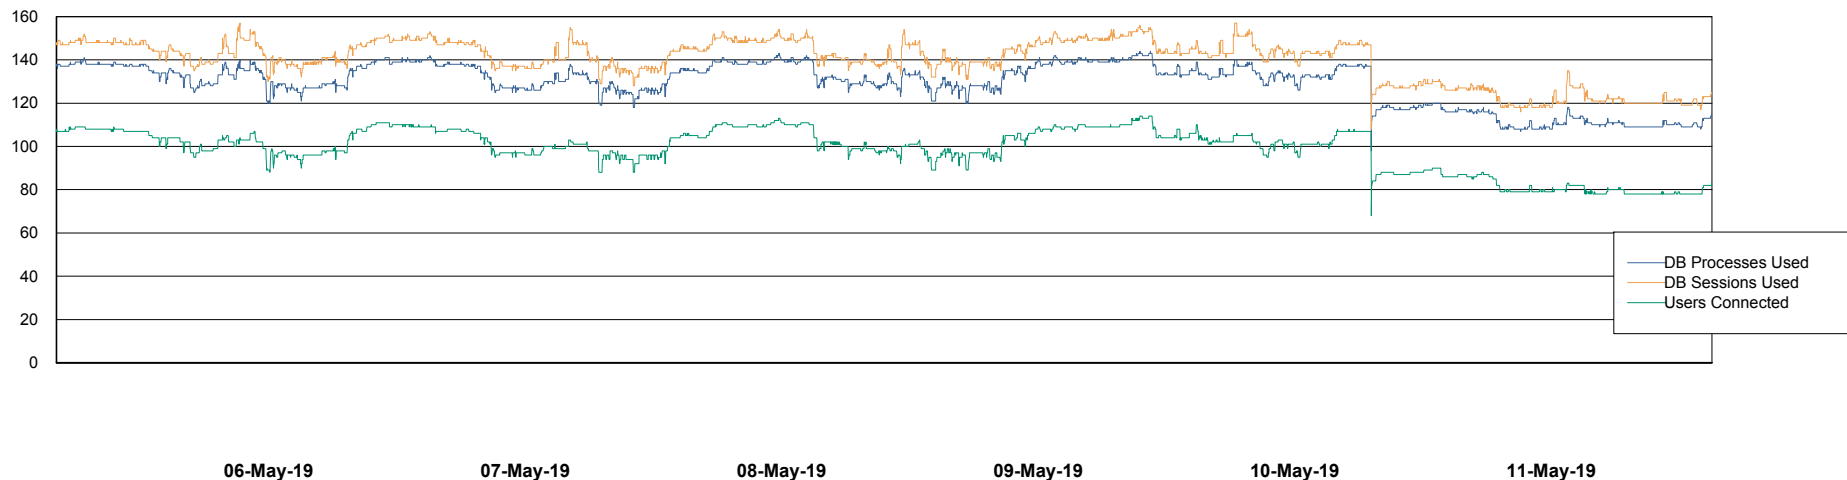

Harddisk Usage FIS_PRD_ORACLE2

	Free disk space on c: (%)	Total disk space on c: (Gb)	Free disk space on l: (%)	Total disk space on l: (Gb)	Free disk space on o: (%)	Total disk space on o: (Gb)
11-May-19	67	279	19	279	3	373
10-May-19	67	279	19	279	3	373
09-May-19	67	279	19	279	3	373
08-May-19	67	279	19	279	3	373
07-May-19	67	279	19	279	3	373
06-May-19	67	279	18	279	3	373
05-May-19	67	279	19	279	3	373

Weekly SLA Customer Report

Customer FIS_Production
Database ID 46

Database Performance FISDB_Production

Weekly SLA Customer Report

Customer FIS_Production
Database ID 46

Database Performance FISDB_Standby

Weekly SLA Customer Report