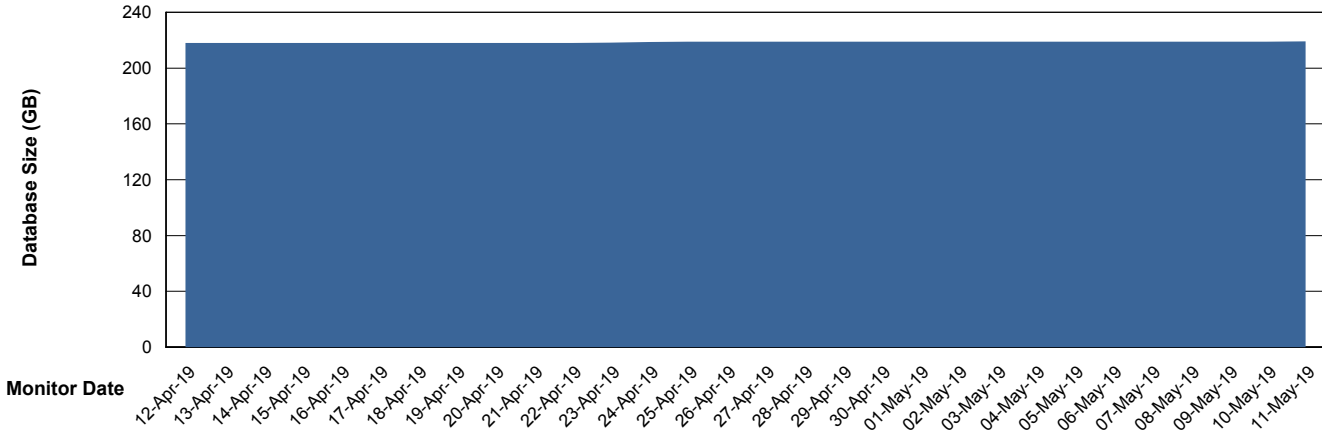

Weekly SLA Customer Report

Customer FIS_Production
Database ID 46

Database Performance FISDB_Production

Weekly SLA Customer Report

Customer FIS_Production
Database ID 46

Database Performance FISDB_Standby

Weekly SLA Customer Report

Customer FIS_Production
 Database ID 46

DATABASE SIZE FISDB_Production

Database growth over last month

Database Tablespace FISDB_Production

Date	Tablespace Name	Filesize (Gb)	Usedsize (Gb)	Percentage free
11-May-19	ABSDATA	111	90	19
	INDX	150	129	14
10-May-19	ABSDATA	111	90	19
	INDX	150	129	14
09-May-19	ABSDATA	111	90	19
	INDX	150	129	14
08-May-19	ABSDATA	111	90	19
	INDX	150	129	14
07-May-19	ABSDATA	111	90	19
	INDX	150	129	14
06-May-19	ABSDATA	111	90	19
	INDX	150	129	14
05-May-19	ABSDATA	111	90	19
	INDX	150	129	14