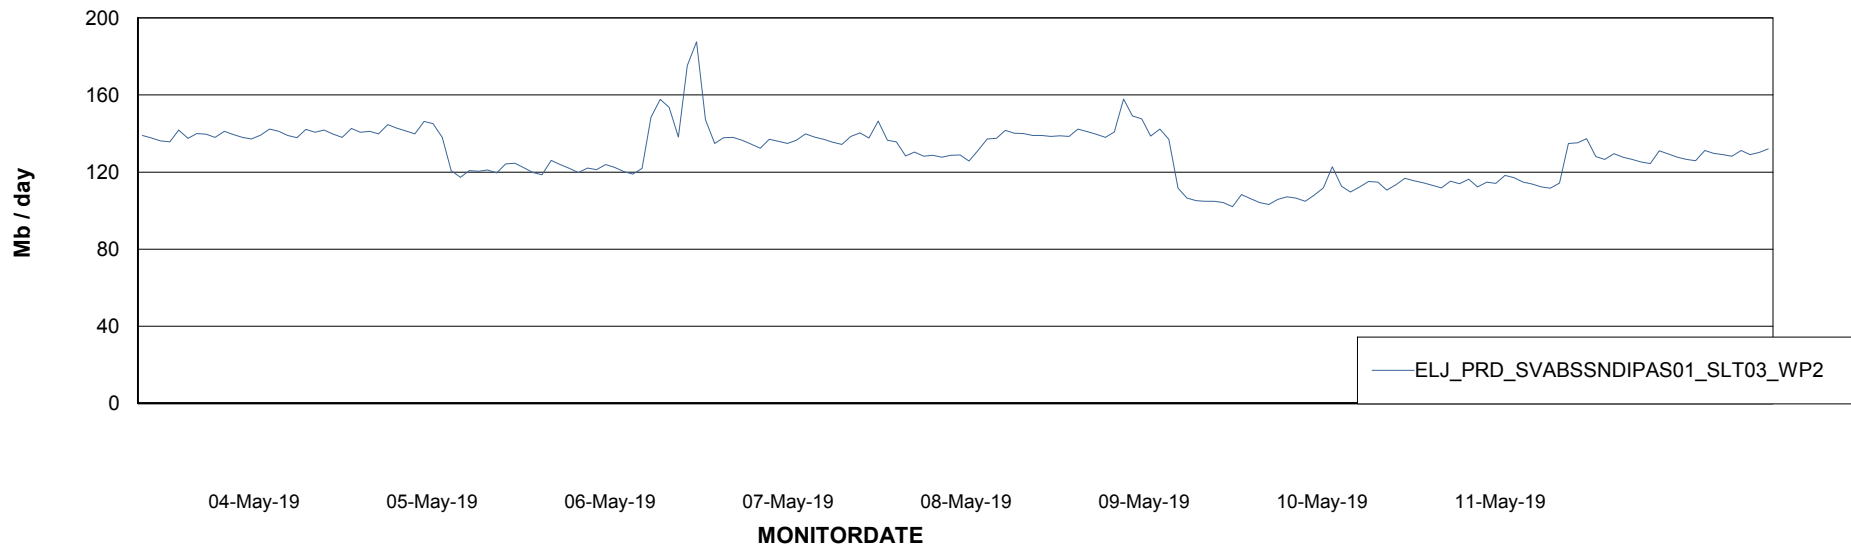

ABSSolute Web Component Services

Avg memory used per ABS Web component