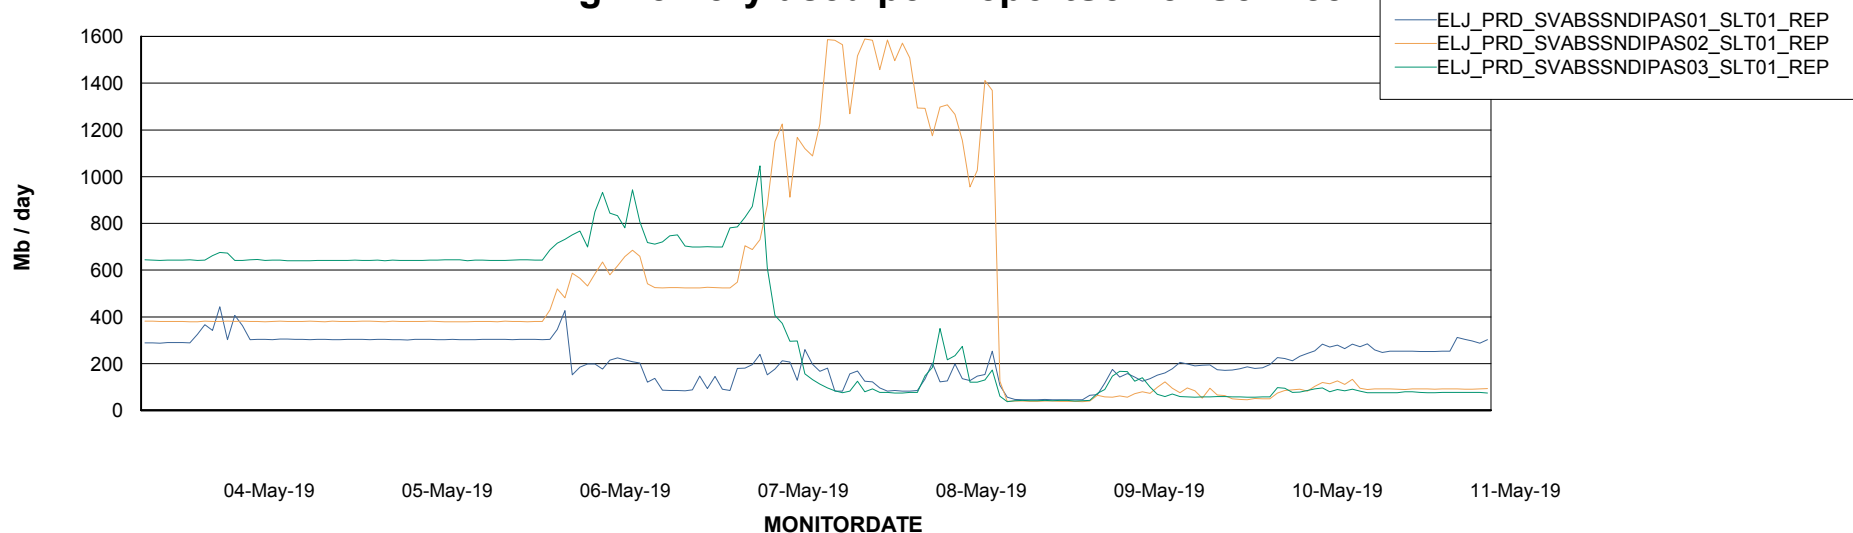

ABSSolute Application ReportServer Services

Avg memory used per ReportServer Service