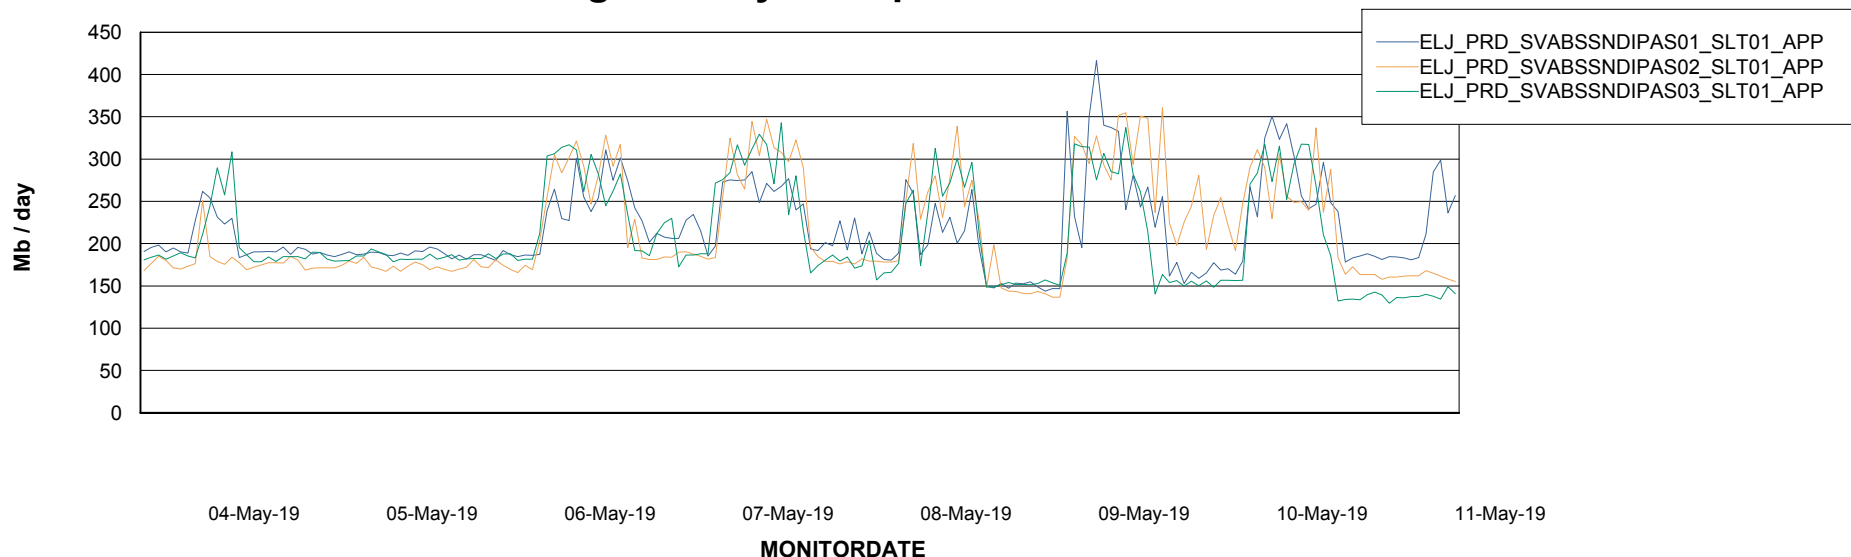

ABSSolute Application Server Services

Avg memory used per ABS Server Service