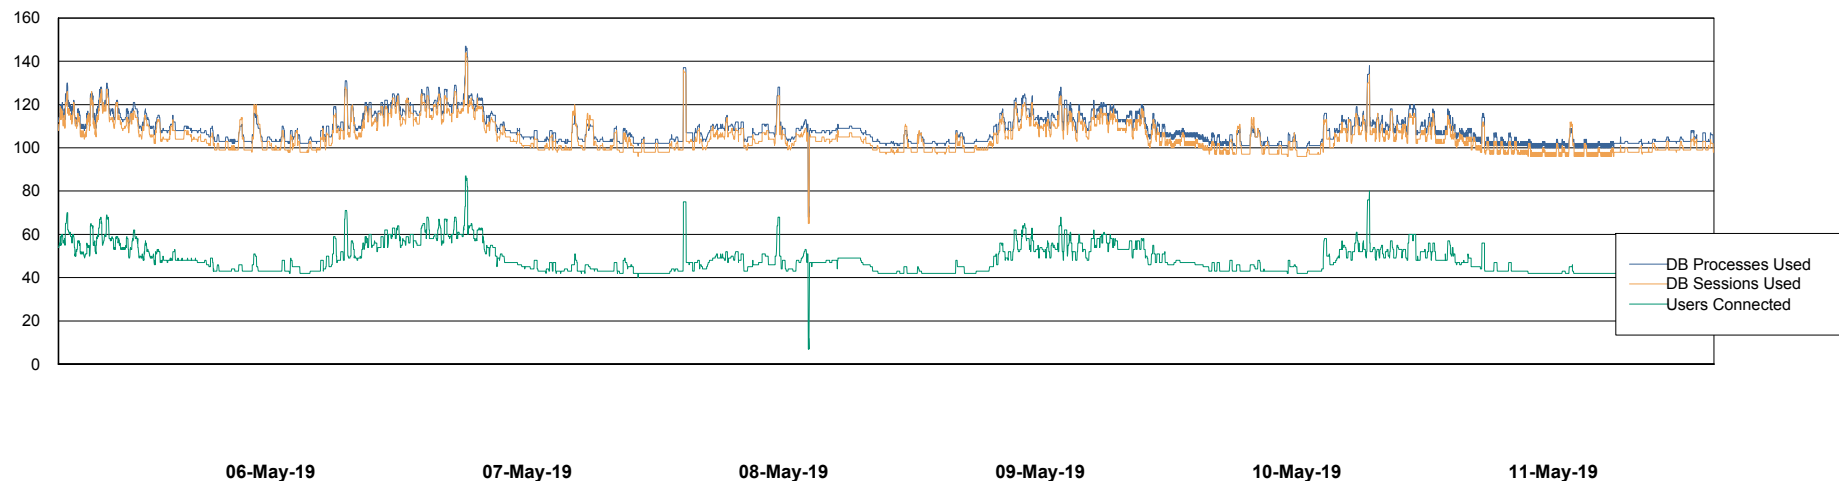

Database Performance ELJDB_Production