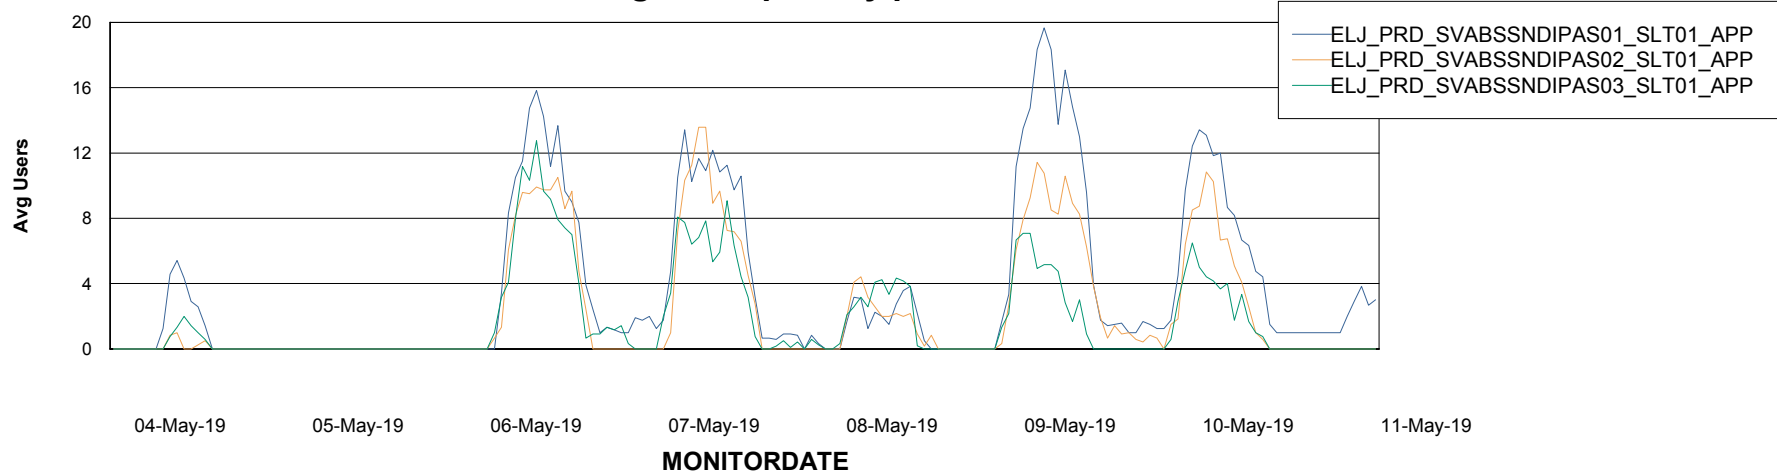

Avg users per day per ABS server