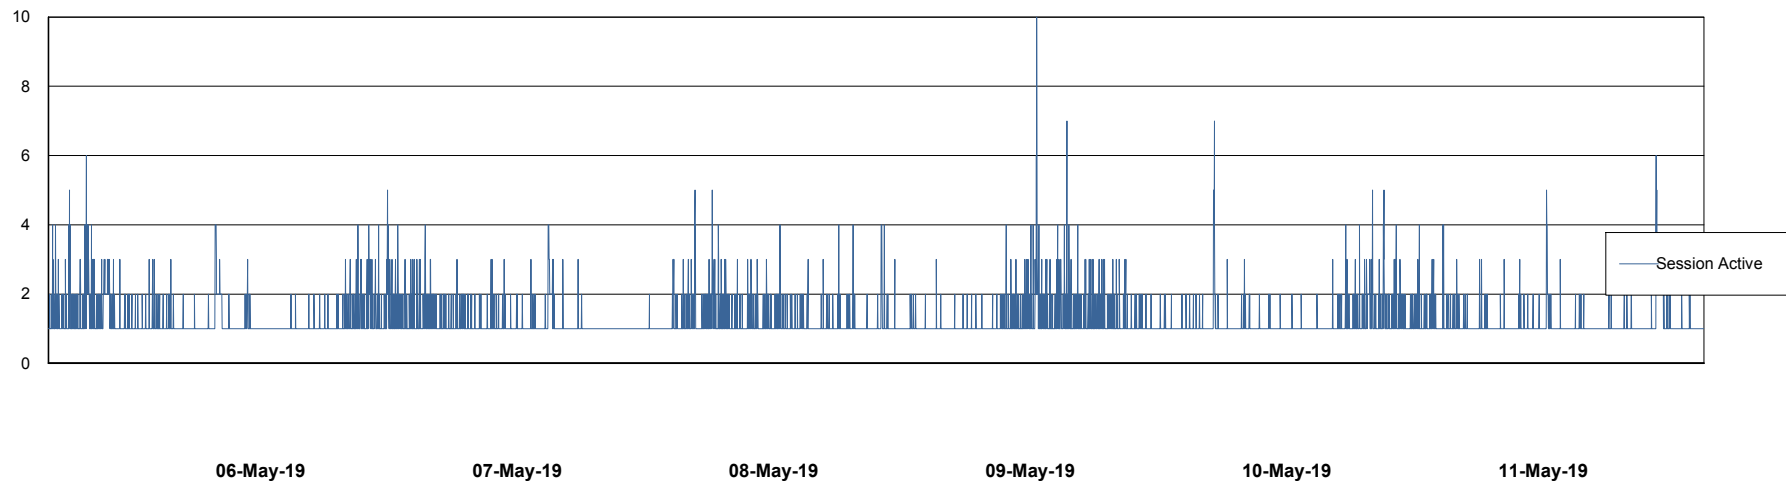

Weekly SLA Customer Report

Customer ECL Production
Database ID 77

Harddisk Usage ECL_PRD_ECL-ABS-WEB

	Free disk space on c: (%)	Total disk space on c: (Gb)
11-May-19	76	127
10-May-19	75	127
09-May-19	75	127
08-May-19	75	127
07-May-19	75	127
06-May-19	75	127
05-May-19	75	127

Weekly SLA Customer Report

Customer ECL Production
Database ID 77

Database Performance ECLDB_Production

Weekly SLA Customer Report

Customer ECL Production
Database ID 77

Database Performance ECLDB_Standby

Weekly SLA Customer Report