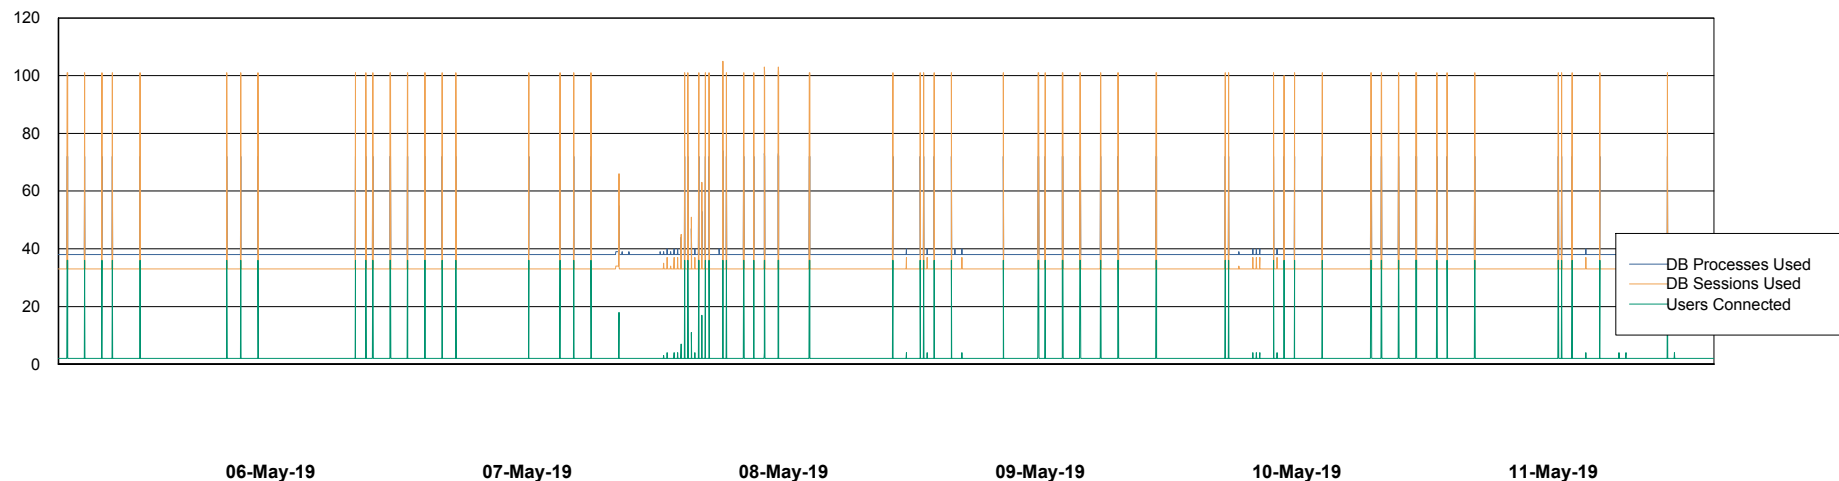

Weekly SLA Customer Report

Customer ECL Production
Database ID 77

Database Performance ECLDB_Production

Weekly SLA Customer Report

Customer ECL Production
Database ID 77

Database Performance ECLDB_Standby

Weekly SLA Customer Report