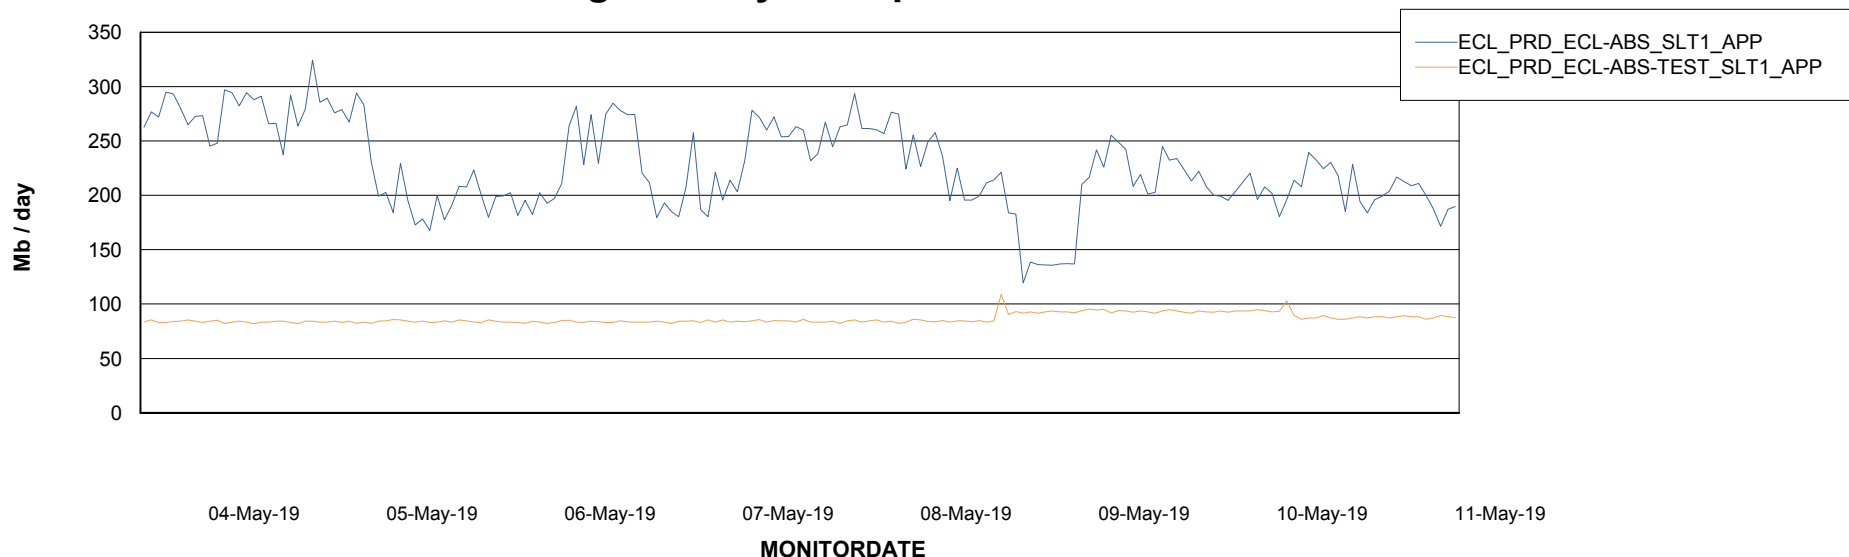

ABSSolute Application Server Services

Avg memory used per ABS Server Service