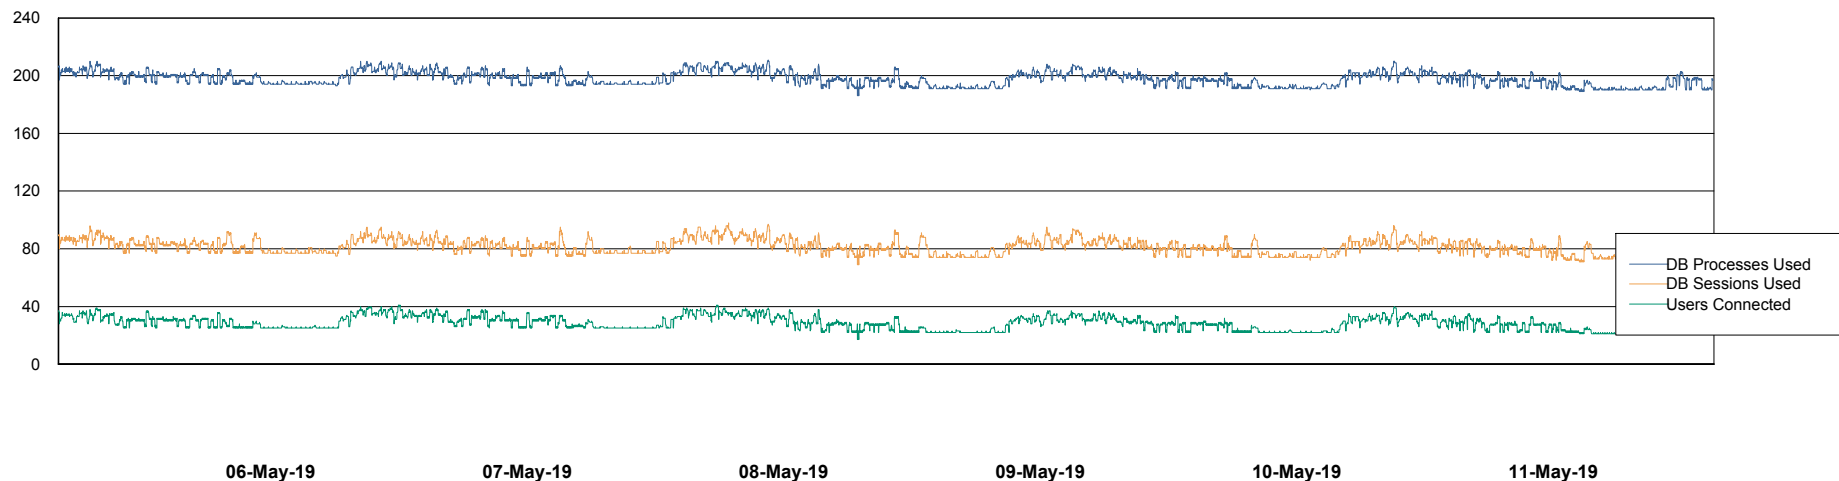

Weekly SLA Customer Report

Customer ECL Production
Database ID 77

Harddisk Usage ECL_PRD_ECL-ABS-WEB

	Free disk space on c: (%)	Total disk space on c: (Gb)
11-May-19	76	127
10-May-19	75	127
09-May-19	75	127
08-May-19	75	127
07-May-19	75	127
06-May-19	75	127
05-May-19	75	127

Weekly SLA Customer Report

Customer ECL Production
Database ID 77

Database Performance ECLDB_Production

Weekly SLA Customer Report

Customer ECL Production
Database ID 77

Database Performance ECLDB_Standby

Weekly SLA Customer Report