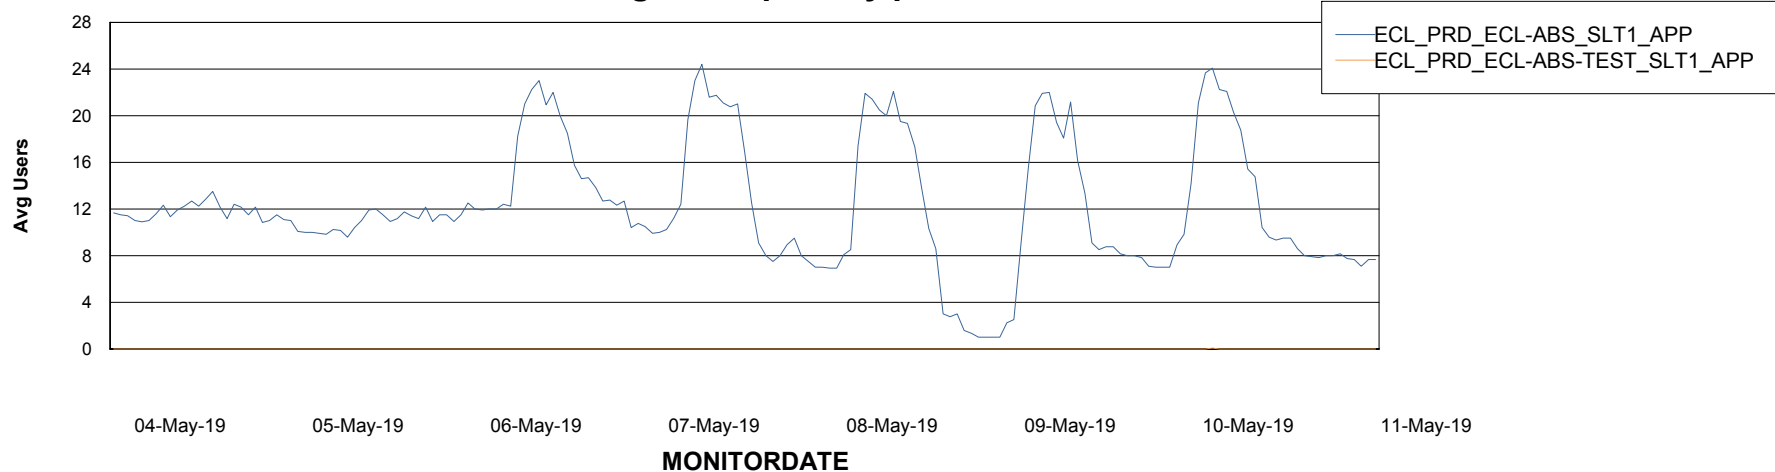

Avg users per day per ABS server