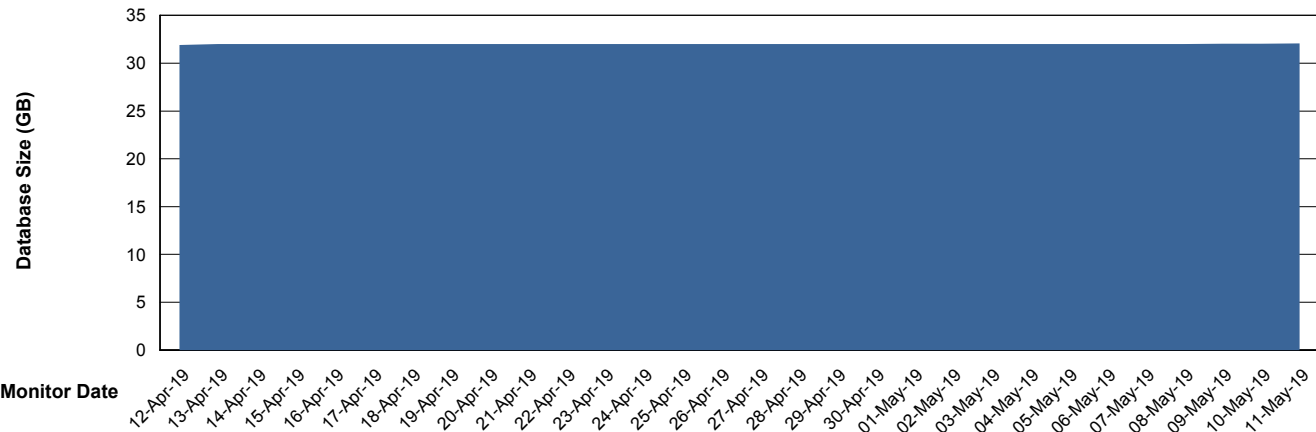

Weekly SLA Customer Report

Customer ECL Production
Database ID 77

Database Performance ECLDB_Production

Weekly SLA Customer Report

Customer ECL Production
Database ID 77

Database Performance ECLDB_Standby

Weekly SLA Customer Report

Customer ECL Production
 Database ID 77

DATABASE SIZE ECLDB_Production

Database growth over last month

Database Tablespace ECLDB_Production

Date	Tablespace Name	Filesize (Gb)	Usedsize (Gb)	Percentage free
11-May-19	ABSDATA	35	29	17
	INDX	8	1	88
10-May-19	ABSDATA	35	29	17
	INDX	8	1	88
09-May-19	ABSDATA	35	29	17
	INDX	8	1	88
08-May-19	ABSDATA	35	29	17
	INDX	8	1	88
07-May-19	ABSDATA	35	29	17
	INDX	8	1	88
06-May-19	ABSDATA	35	29	17
	INDX	8	1	88
05-May-19	ABSDATA	35	29	17
	INDX	8	1	88