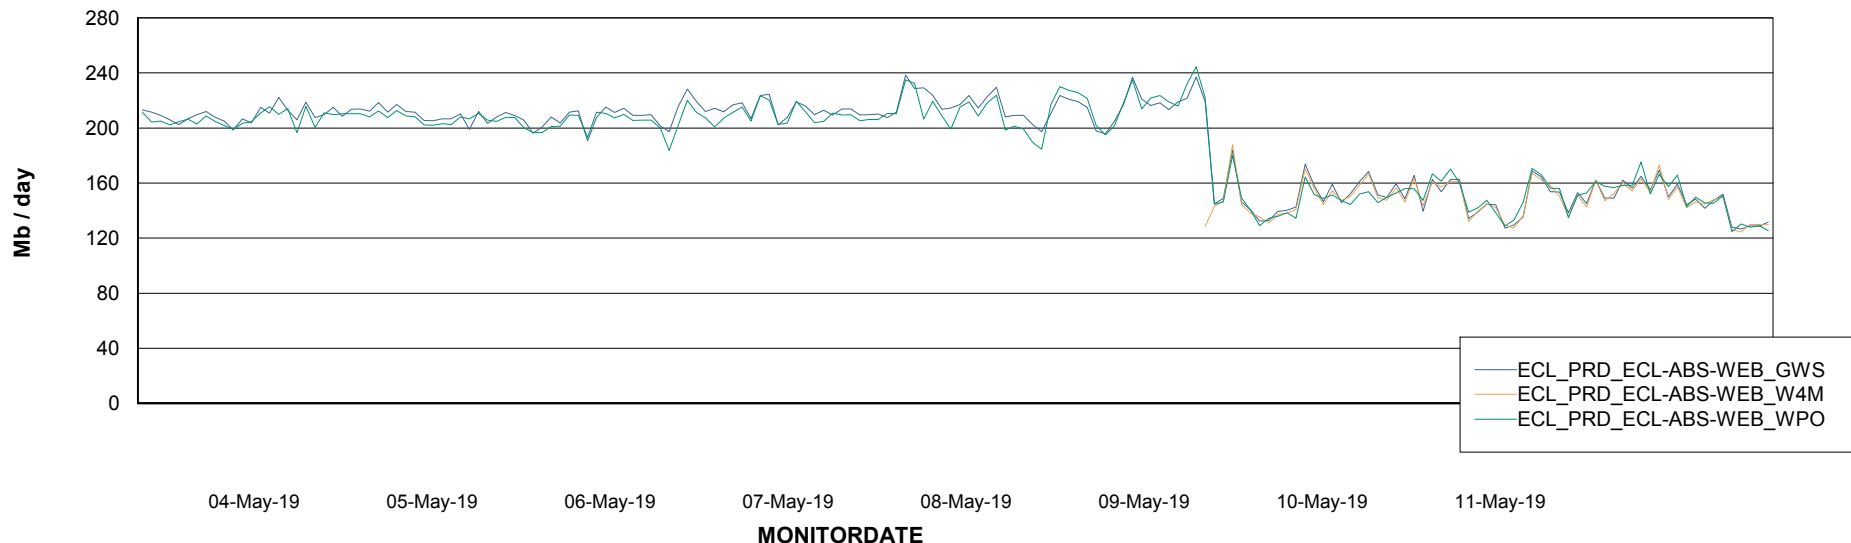

ABSSolute Web Component Services

Avg memory used per ABS Web component