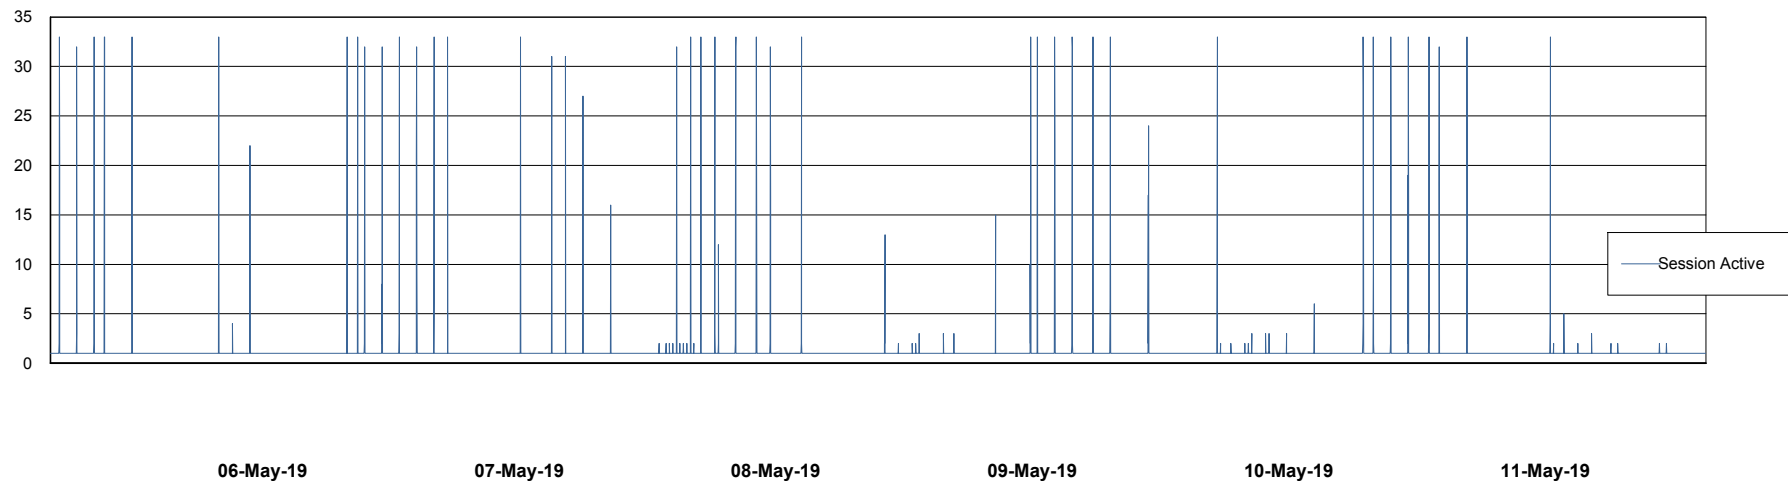

Weekly SLA Customer Report

Customer ECL Production
Database ID 77

Database Performance ECLDB_Production

Weekly SLA Customer Report

Customer ECL Production
Database ID 77

Database Performance ECLDB_Standby

Weekly SLA Customer Report