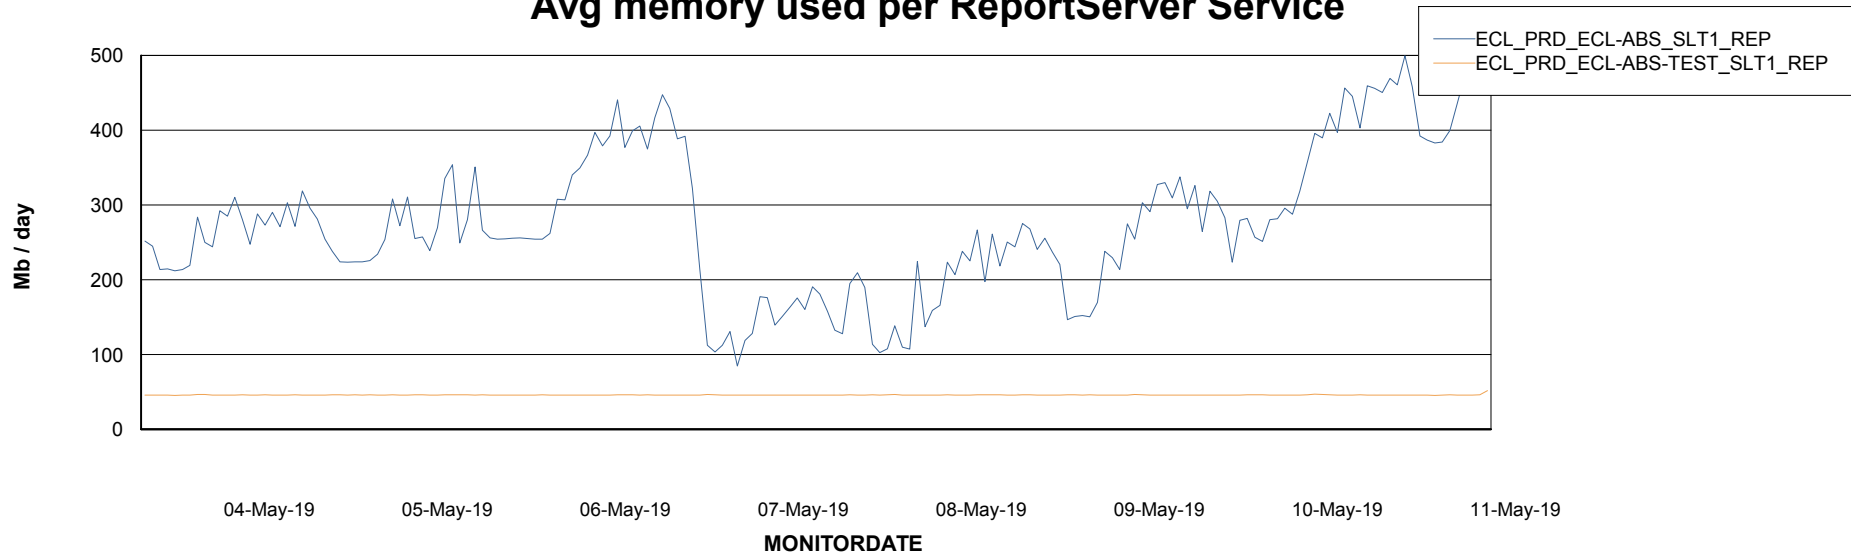

Avg memory used per ABS Server Service

Avg users per day per ABS server

Weekly SLA Customer Report

Customer ECL Production
Database ID 77

ABSSolute Application ReportServer Services

Avg memory used per ReportServer Service