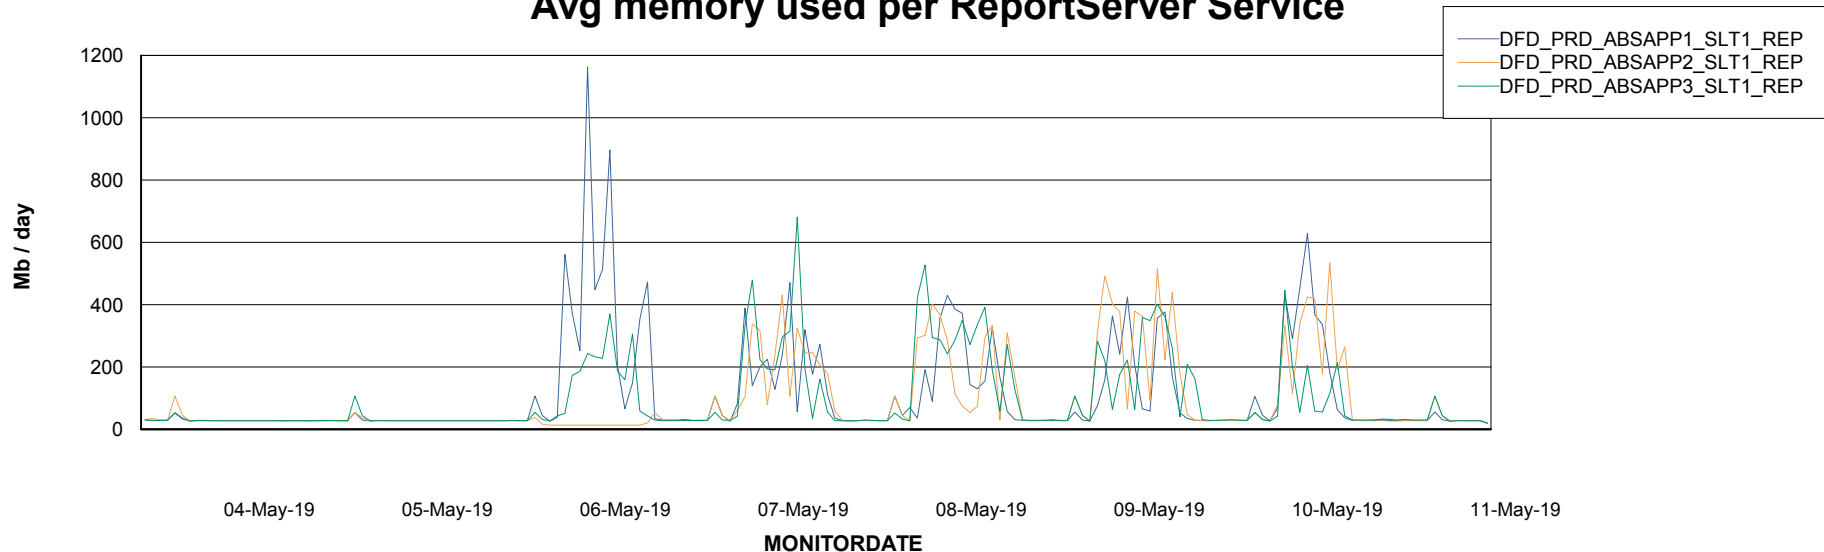

ABSSolute Application ReportServer Services

Avg memory used per ReportServer Service