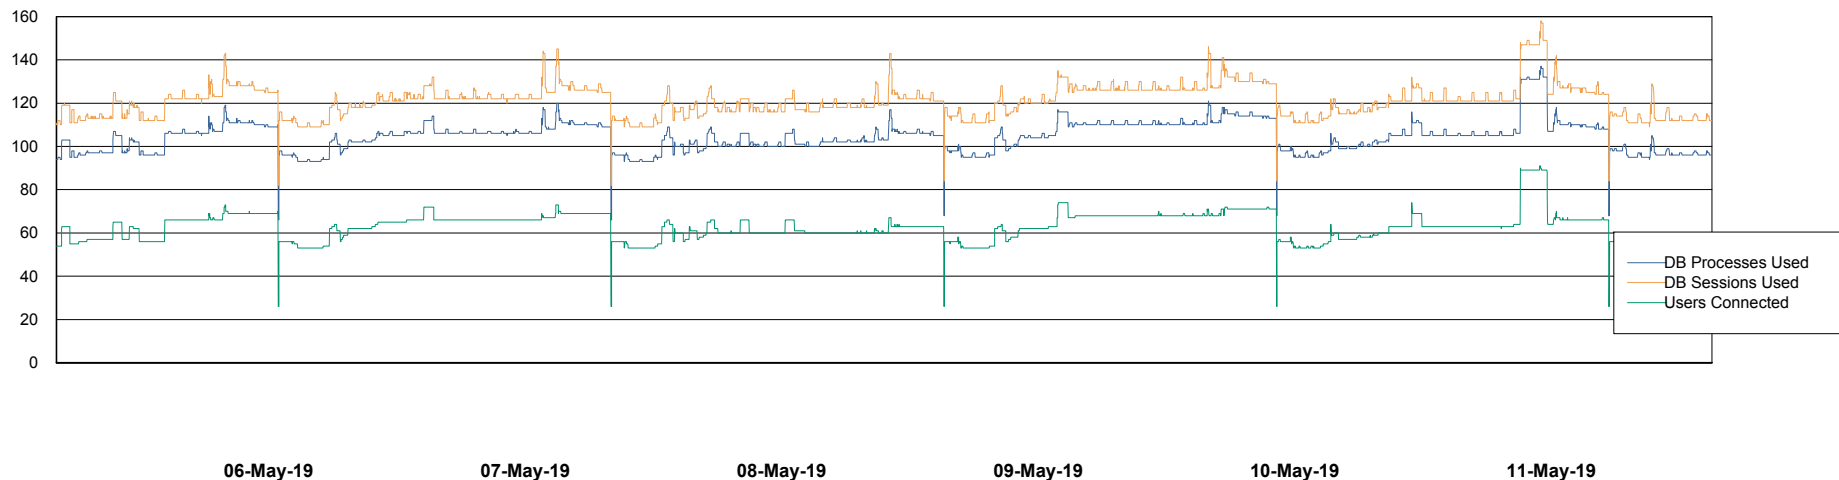

Database Performance DFDDB_Production