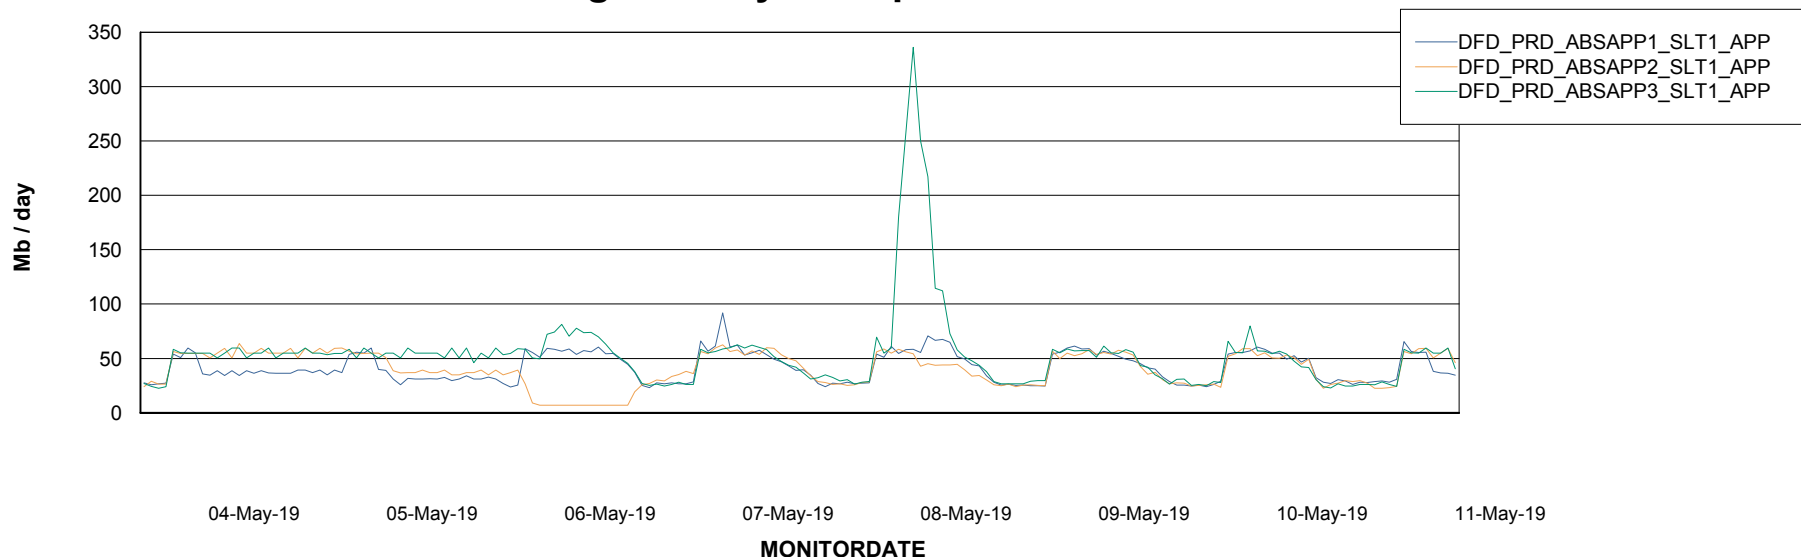

ABSSolute Application Server Services

Avg memory used per ABS Server Service