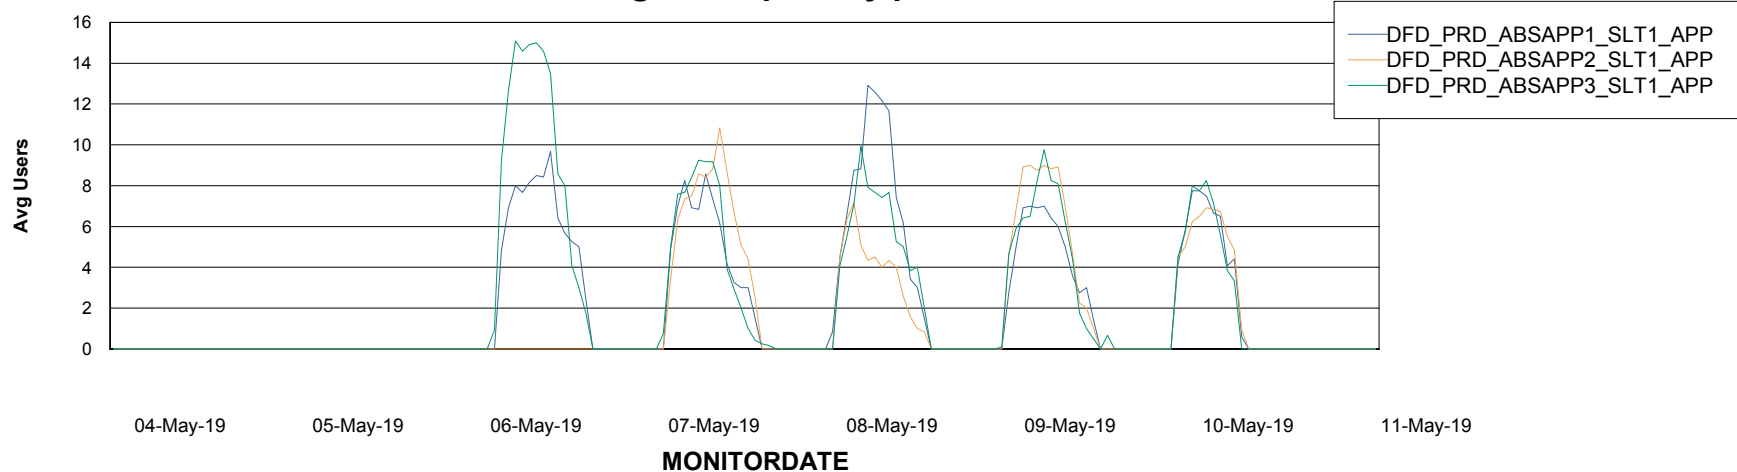

Avg users per day per ABS server