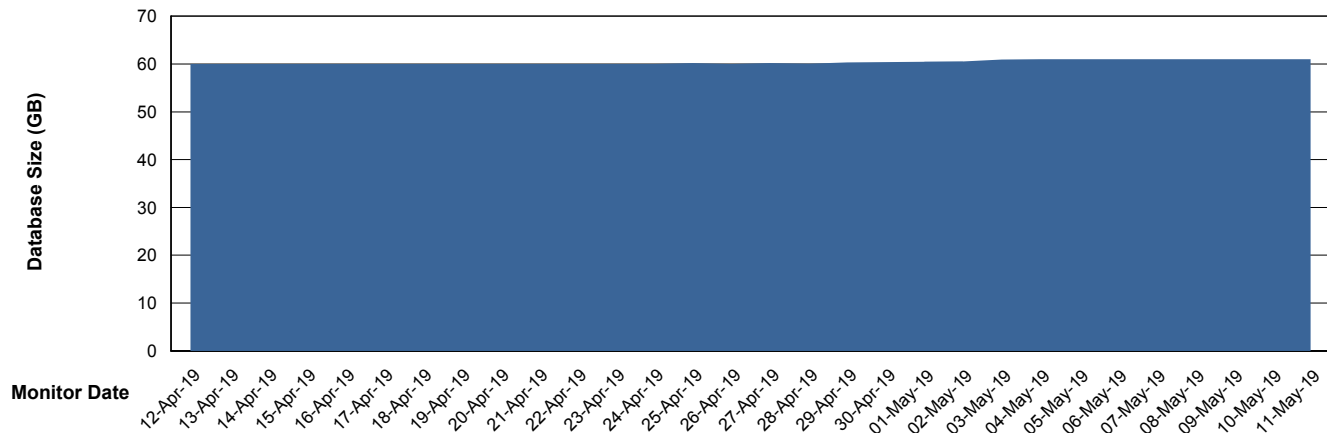

DATABASE SIZE DFDDDBI_Production

Database growth over last month