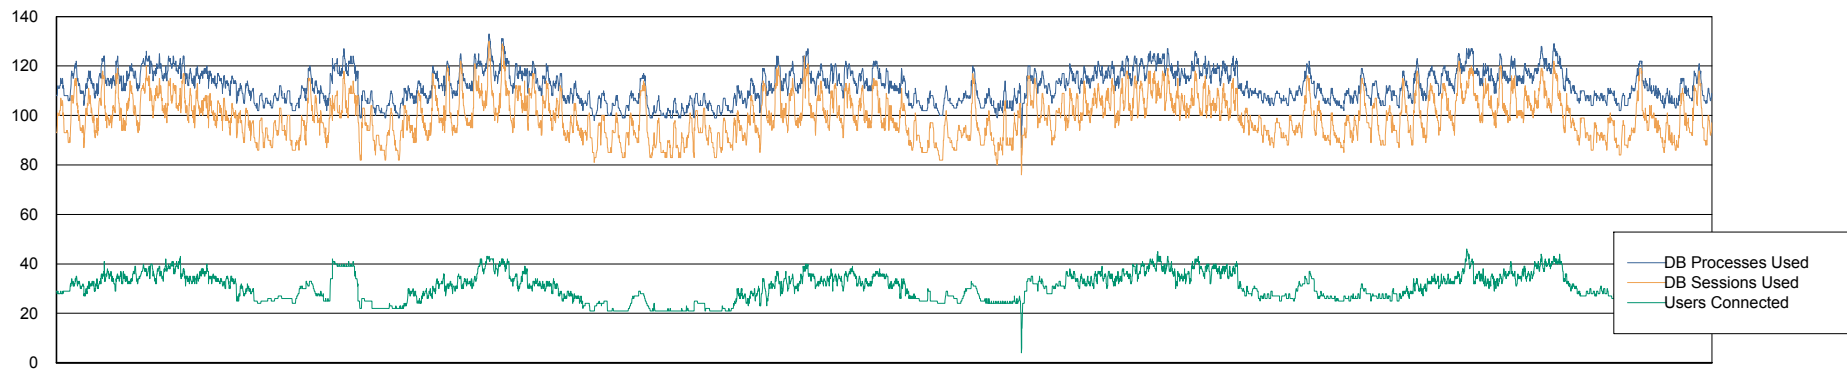

Database Performance CUS_ProdDB_Primary

06-May-19 07-May-19 08-May-19 09-May-19 10-May-19 11-May-19