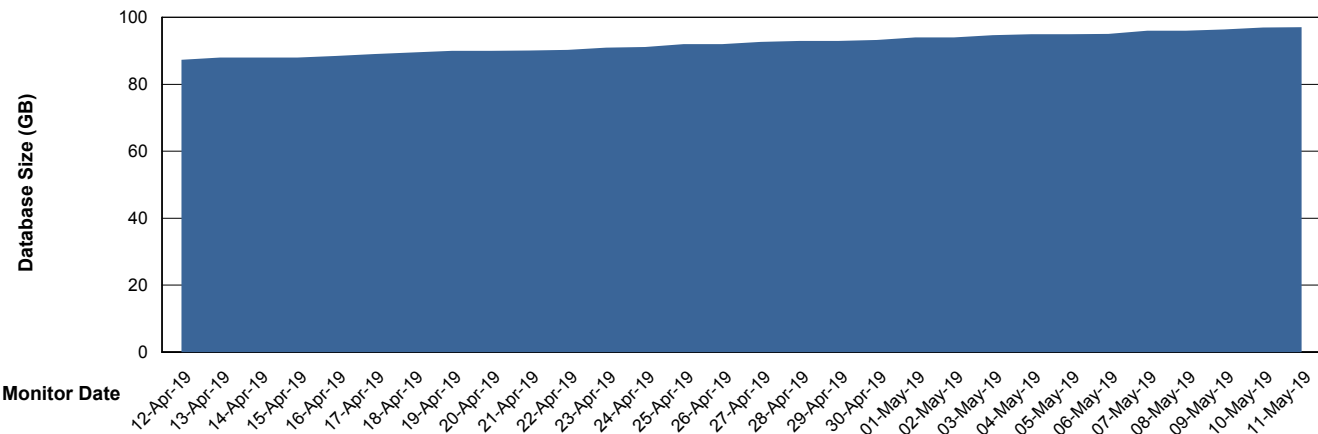

DATABASE SIZE CUS_ProdDB_Primary

Database growth over last month