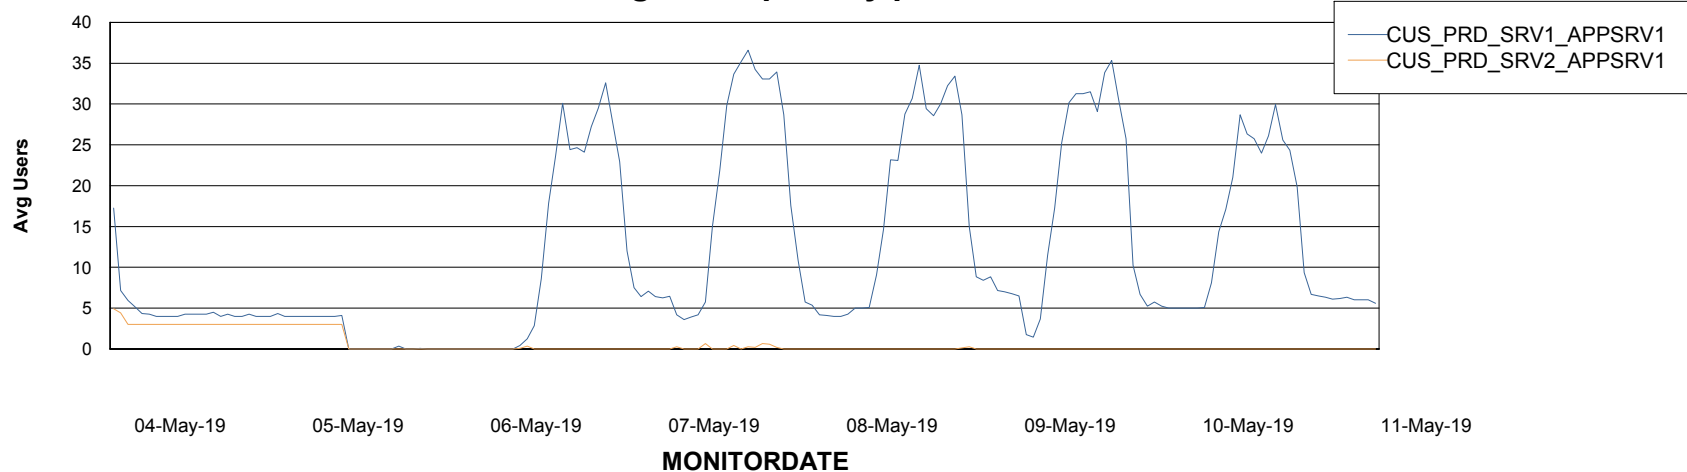

Avg users per day per ABS server