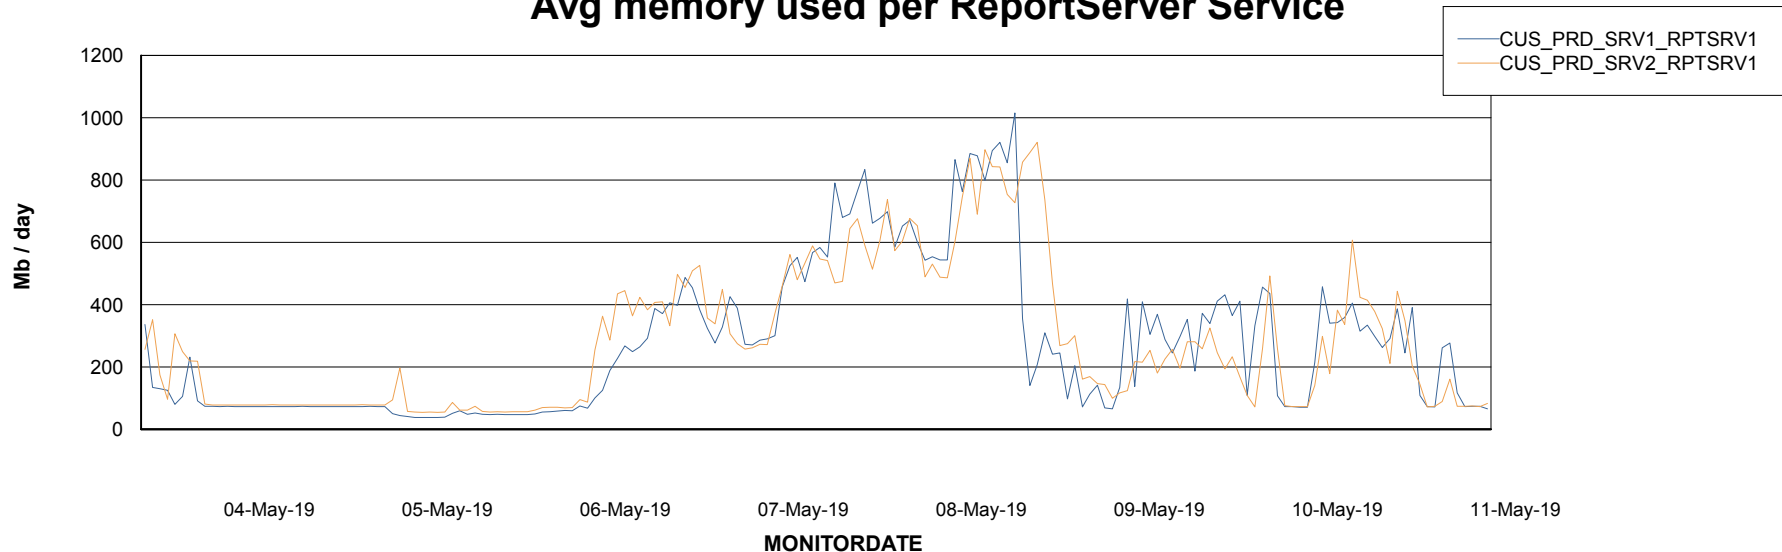

ABSolute Web Component Services

Avg memory used per ReportServer Service