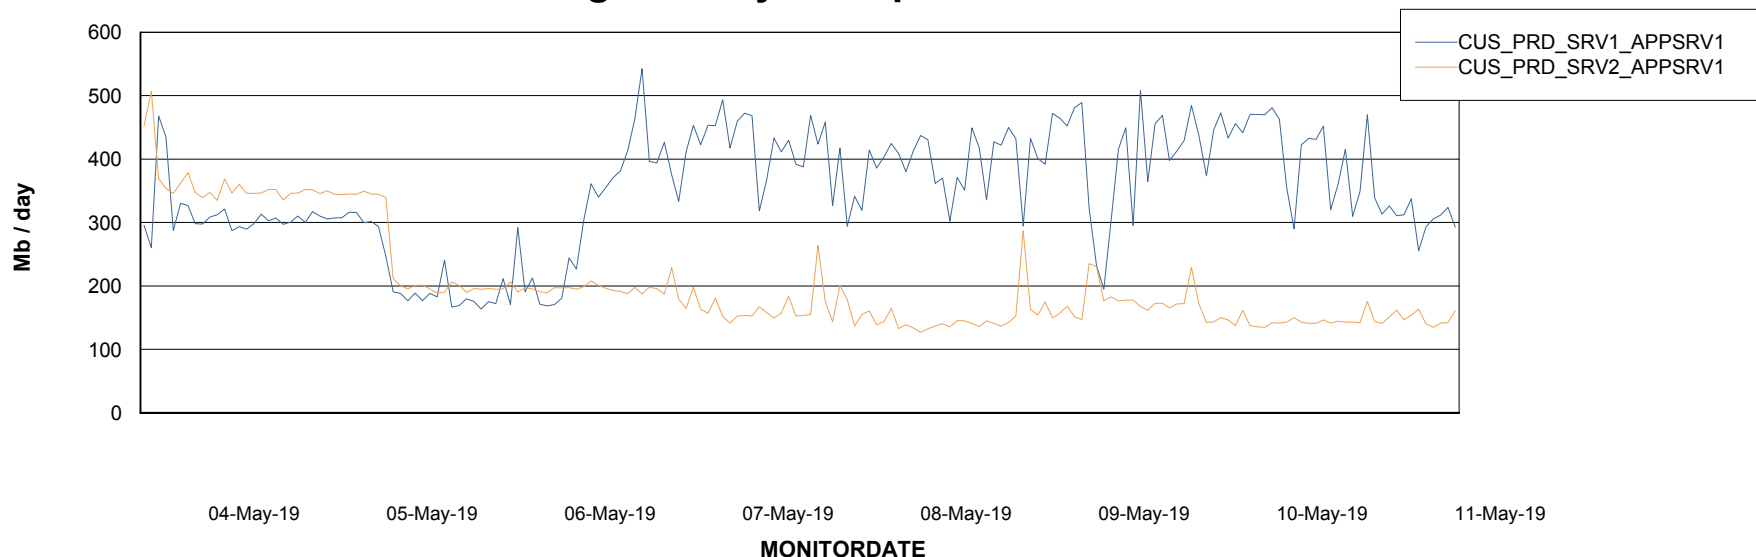

ABSSolute Application Server Services

Avg memory used per ABS Server Service