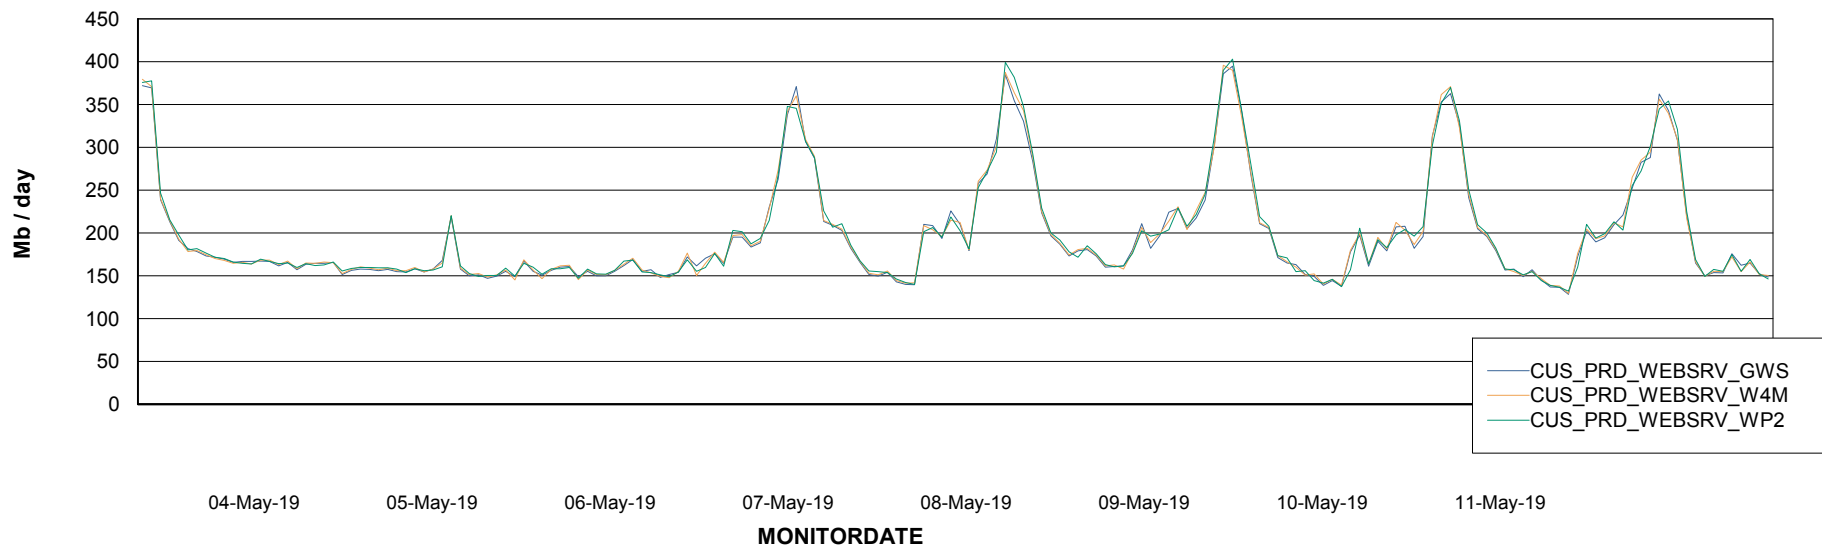

ABSSolute Web Component Services

Avg memory used per ABS Web component