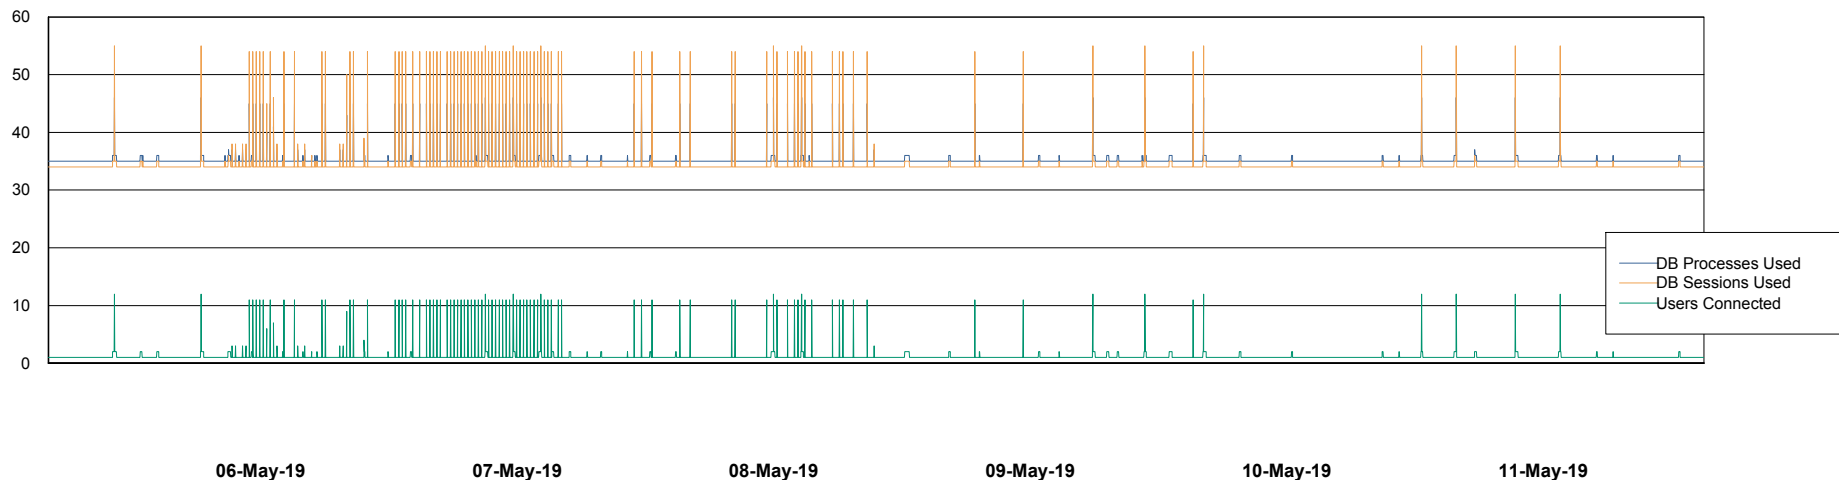

Database Performance CUS_ProdDB_Standby