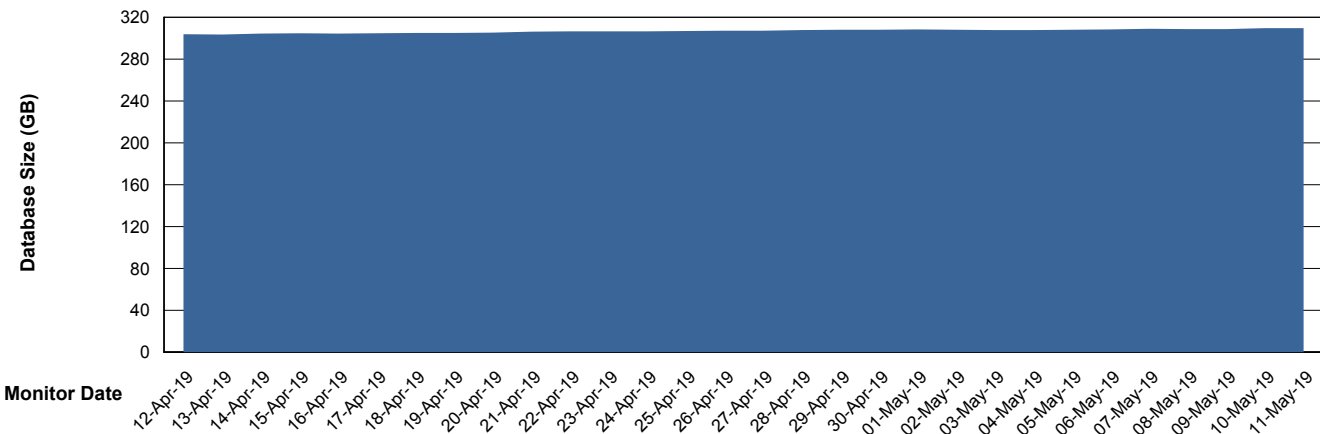

DATABASE SIZE CSCDB_Primary

Database growth over last month

Database Tablespace CSCDB_Primary

Date	Tablespace Name	Filesize (Gb)	Usedsize (Gb)	Percentage free
11-May-19	ABSDATA	131	107	18
	INDX	234	200	15
10-May-19	ABSDATA	131	107	18
	INDX	234	199	15
09-May-19	ABSDATA	131	107	18
	INDX	234	199	15
08-May-19	ABSDATA	131	107	18
	INDX	234	199	15
07-May-19	ABSDATA	131	107	18
	INDX	234	199	15
06-May-19	ABSDATA	131	107	18
	INDX	234	199	15
05-May-19	ABSDATA	131	107	18
	INDX	234	199	15