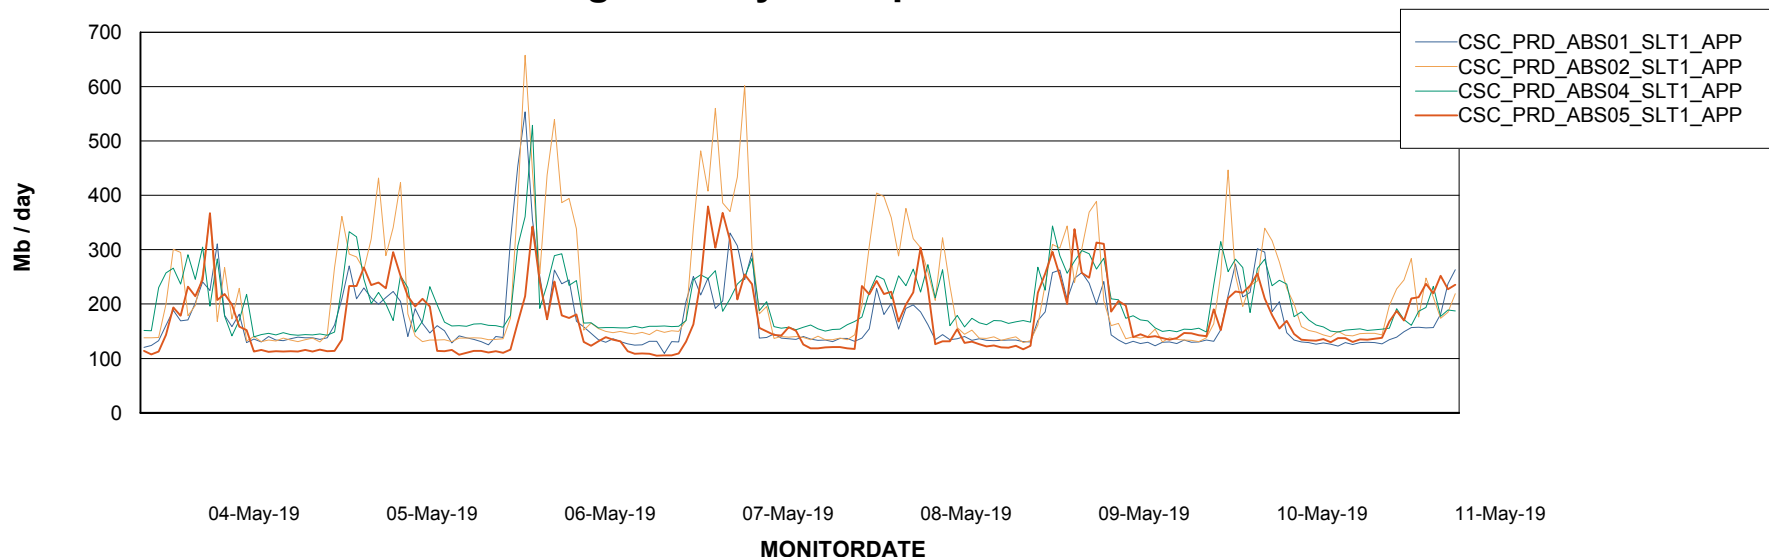

ABSSolute Application Server Services

Avg memory used per ABS Server Service