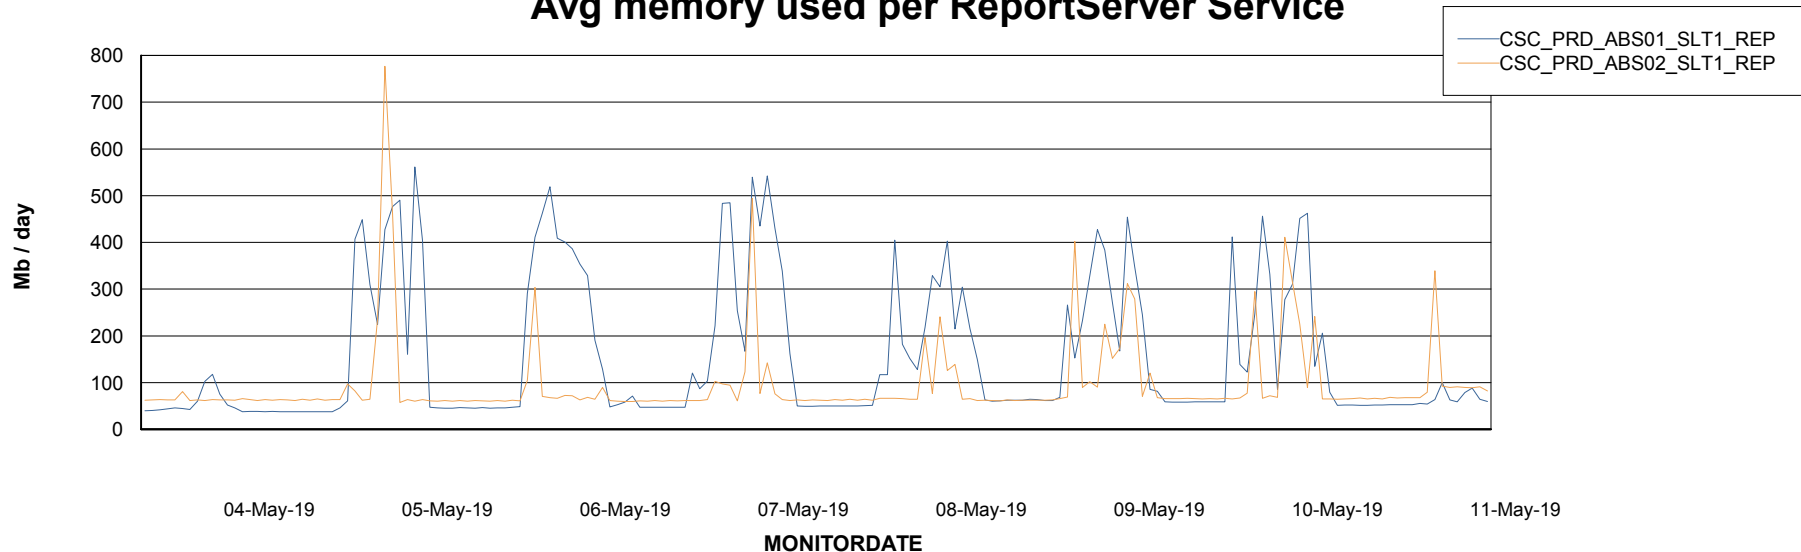

Avg memory used per ABS Server Service

Avg users per day per ABS server

Weekly SLA Customer Report

Customer CSC_Production
Database ID 50

ABSSolute Application ReportServer Services

Avg memory used per ReportServer Service