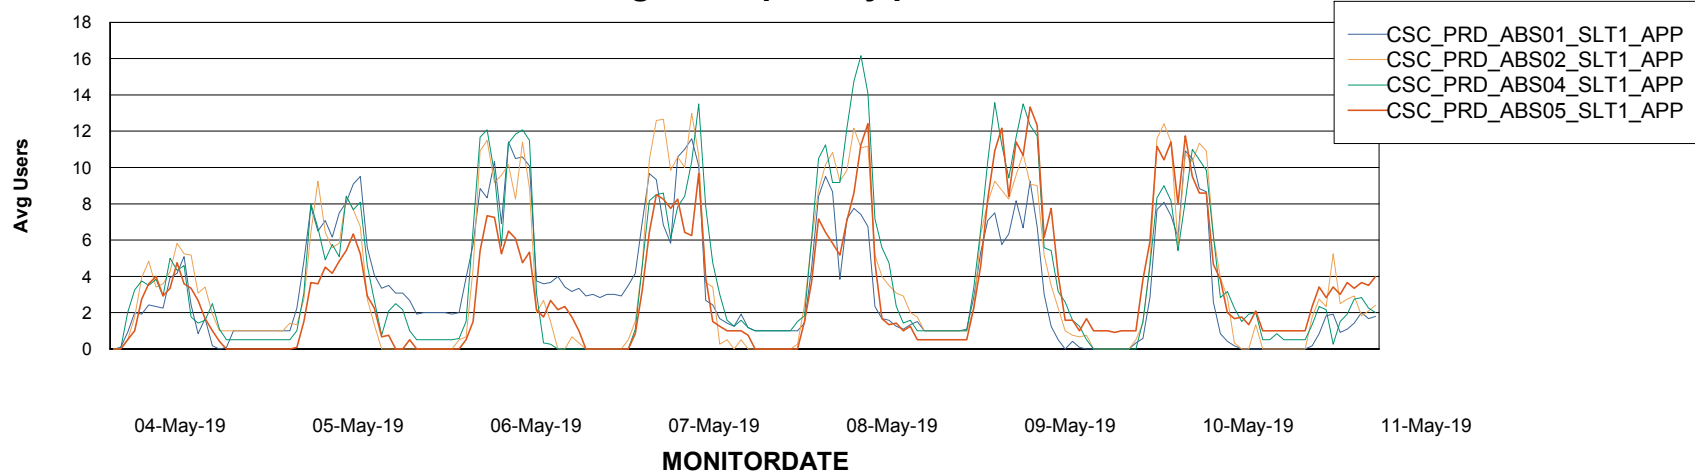

Avg users per day per ABS server