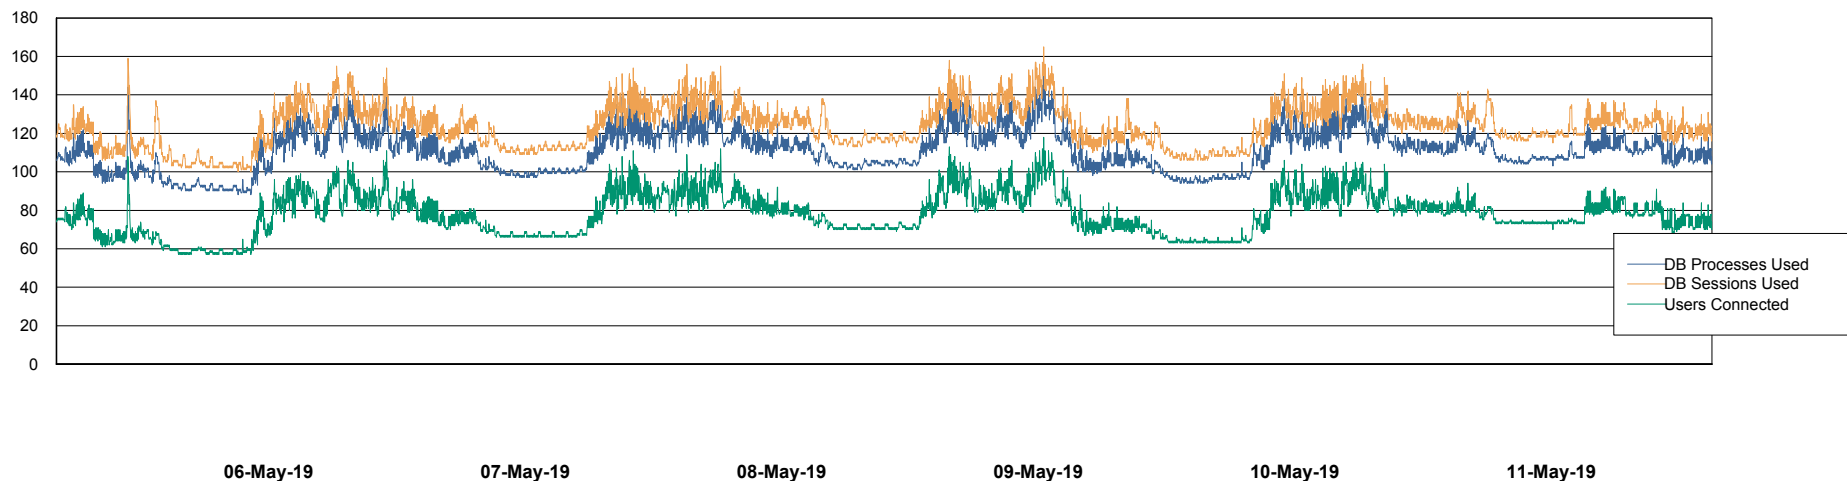

Weekly SLA Customer Report

Customer CSC_Production
Database ID 50

Harddisk Usage CSC_PRD_WEBSRV

		Total disk space on c: (Gb)
11-May-19	45	59
10-May-19	45	59
09-May-19	45	59
08-May-19	45	59
07-May-19	45	59
06-May-19	45	59
05-May-19	45	59

Weekly SLA Customer Report

Customer CSC_Production
Database ID 50

Database Performance CSCDB_Primary

Weekly SLA Customer Report

Customer CSC_Production
Database ID 50

Database Performance CSCDB_Standby

Weekly SLA Customer Report