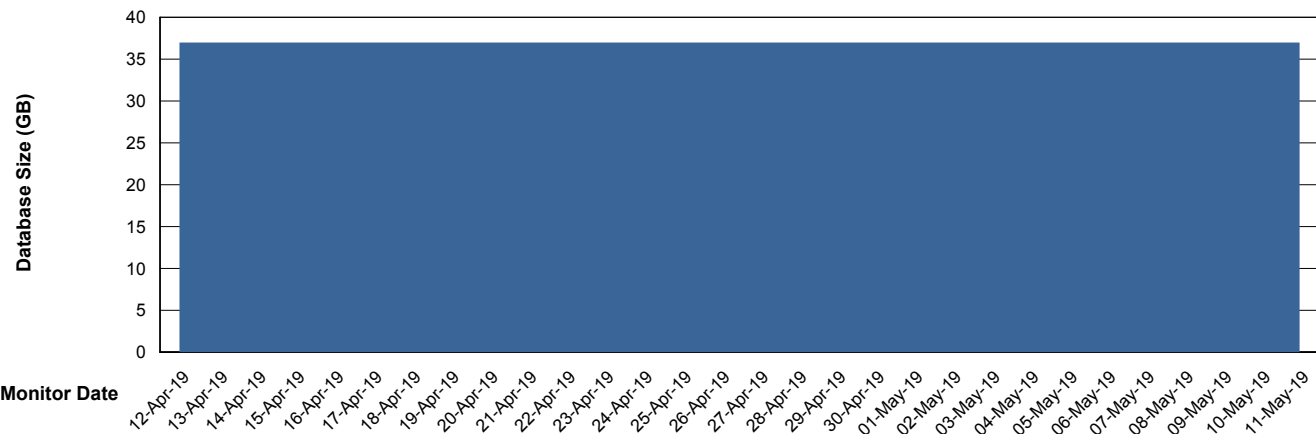

Weekly SLA Customer Report

Customer CIW Production
Database ID 45

Database Performance CIWDB_Production

Weekly SLA Customer Report

Customer CIW Production
Database ID 45

Database Performance CIWDB_Standby

Weekly SLA Customer Report

Customer CIW Production
 Database ID 45

DATABASE SIZE CIWDB_Production

Database growth over last month

Database Tablespace CIWDB_Production

Date	Tablespace Name	Filesize (Gb)	Usedsize (Gb)	Percentage free
11-May-19	ABSDATA	38	32	16
	INDX	5	4	20
10-May-19	ABSDATA	38	32	16
	INDX	5	4	20
09-May-19	ABSDATA	38	32	16
	INDX	5	4	20
08-May-19	ABSDATA	38	32	16
	INDX	5	4	20
07-May-19	ABSDATA	38	32	16
	INDX	5	4	20
06-May-19	ABSDATA	38	32	16
	INDX	5	4	20
05-May-19	ABSDATA	38	32	16
	INDX	5	4	20