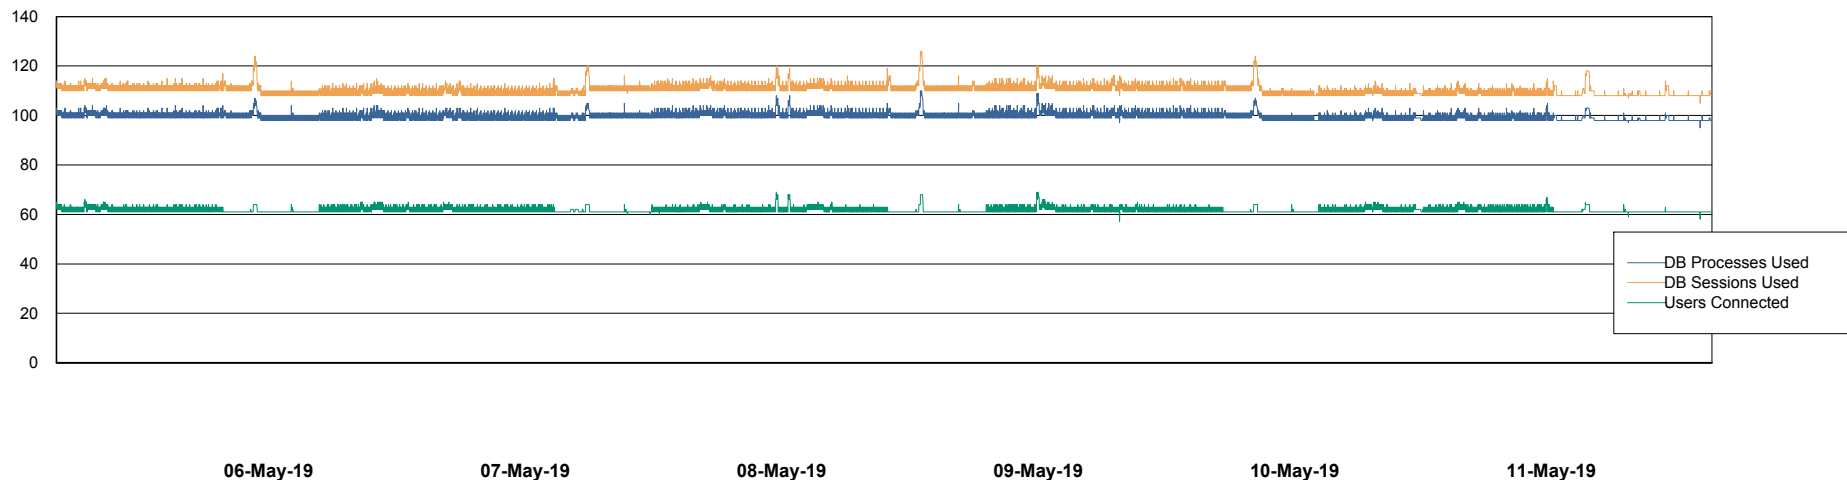

Harddisk Usage CIW_PRD_ORACLE2

	Free disk space on c: (%)	Total disk space on c: (Gb)	Free disk space on d: (%)	Total disk space on d: (Gb)	Free disk space on e: (%)	Total disk space on e: (Gb)
11-May-19	95	701	18	700	100	830
10-May-19	95	701	18	700	100	830
09-May-19	95	701	18	700	100	830
08-May-19	95	701	18	700	100	830
07-May-19	95	701	18	700	100	830
06-May-19	95	701	18	700	100	830
05-May-19	95	701	18	700	100	830

Weekly SLA Customer Report

Customer CIW Production
Database ID 45

Database Performance CIWDB_Production

Weekly SLA Customer Report

Customer CIW Production
Database ID 45

Database Performance CIWDB_Standby

Weekly SLA Customer Report