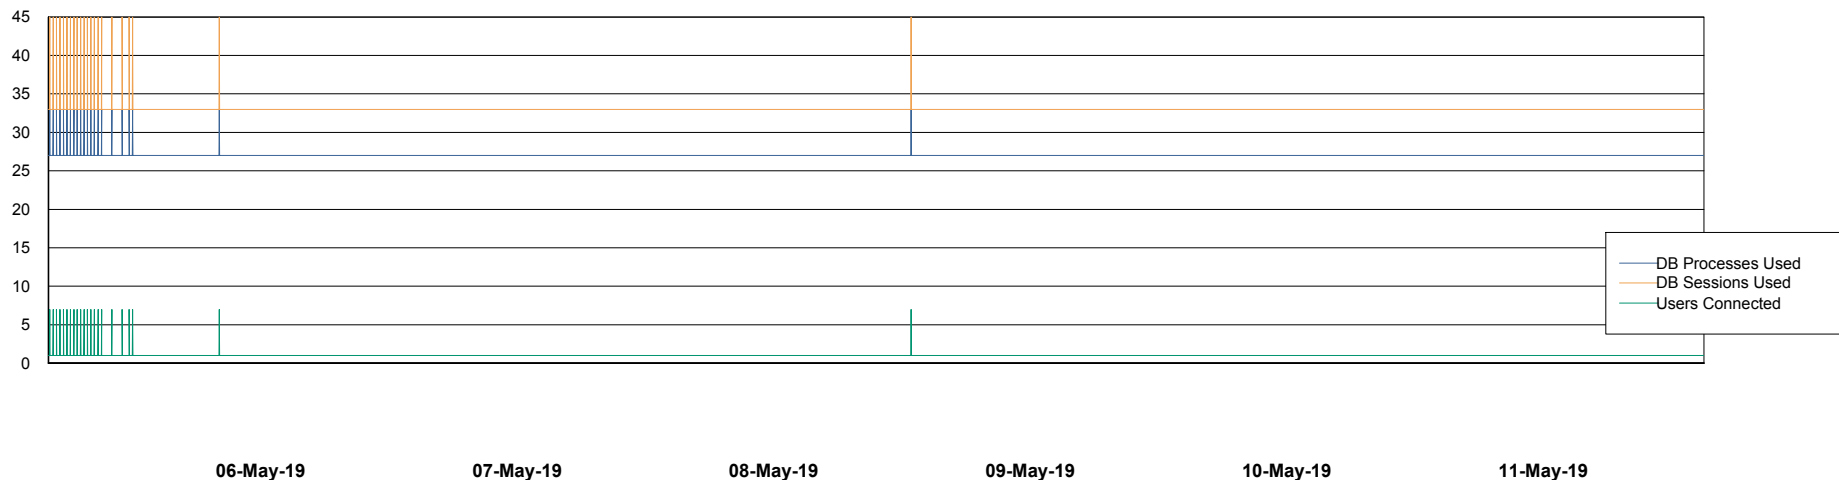

Weekly SLA Customer Report

Customer CIW Production
Database ID 45

Database Performance CIWDB_Production

Weekly SLA Customer Report

Customer CIW Production
Database ID 45

Database Performance CIWDB_Standby

Weekly SLA Customer Report

Customer CIW Production
 Database ID 45

DATABASE SIZE CIWDB_Production

Database growth over last month

Database Tablespace CIWDB_Production

Date	Tablespace Name	Filesize (Gb)	Usedsize (Gb)	Percentage free
11-May-19	ABSDATA	38	32	16
	INDX	5	4	20
10-May-19	ABSDATA	38	32	16
	INDX	5	4	20
09-May-19	ABSDATA	38	32	16
	INDX	5	4	20
08-May-19	ABSDATA	38	32	16
	INDX	5	4	20
07-May-19	ABSDATA	38	32	16
	INDX	5	4	20
06-May-19	ABSDATA	38	32	16
	INDX	5	4	20
05-May-19	ABSDATA	38	32	16
	INDX	5	4	20