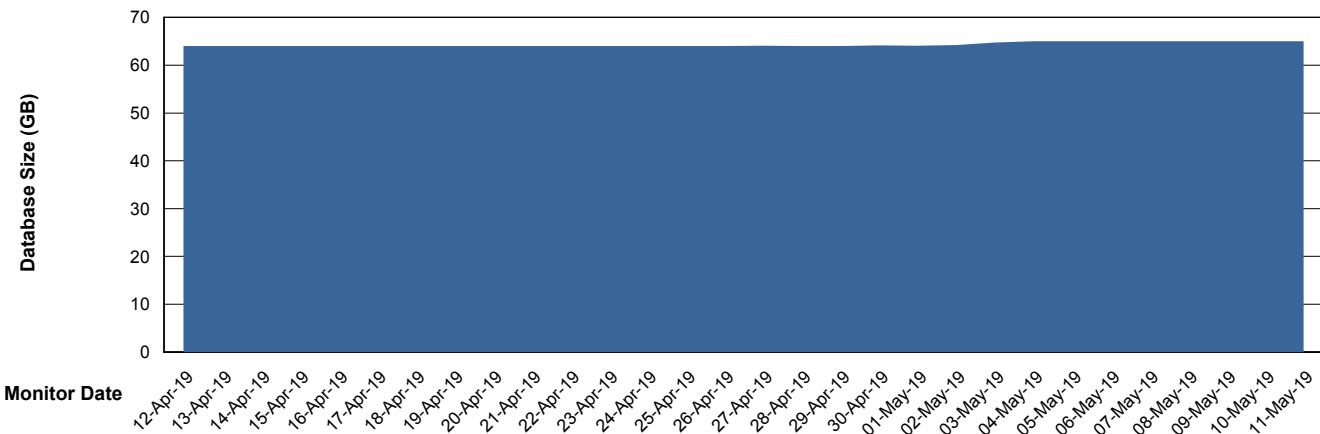

Weekly SLA Customer Report

Customer BOH_Production
Database ID 55

Database Performance BOHABS01_DB_Primary

Weekly SLA Customer Report

Customer BOH_Production
Database ID 55

Database Performance BOHABS02_DB_Standby

Weekly SLA Customer Report

Customer BOH_Production
 Database ID 55

DATABASE SIZE BOHABS01_DB_Primary

Database growth over last month

Database Tablespace BOHABS01_DB_Primary

Date	Tablespace Name	Filesize (Gb)	Usedsize (Gb)	Percentage free
11-May-19	ABSDATA	48	26	46
	INDX	48	37	23
10-May-19	ABSDATA	48	26	46
	INDX	48	37	23
09-May-19	ABSDATA	48	26	46
	INDX	48	37	23
08-May-19	ABSDATA	48	26	46
	INDX	48	37	23
07-May-19	ABSDATA	48	26	46
	INDX	48	37	23
06-May-19	ABSDATA	48	26	46
	INDX	48	37	23
05-May-19	ABSDATA	48	26	46
	INDX	44	37	16