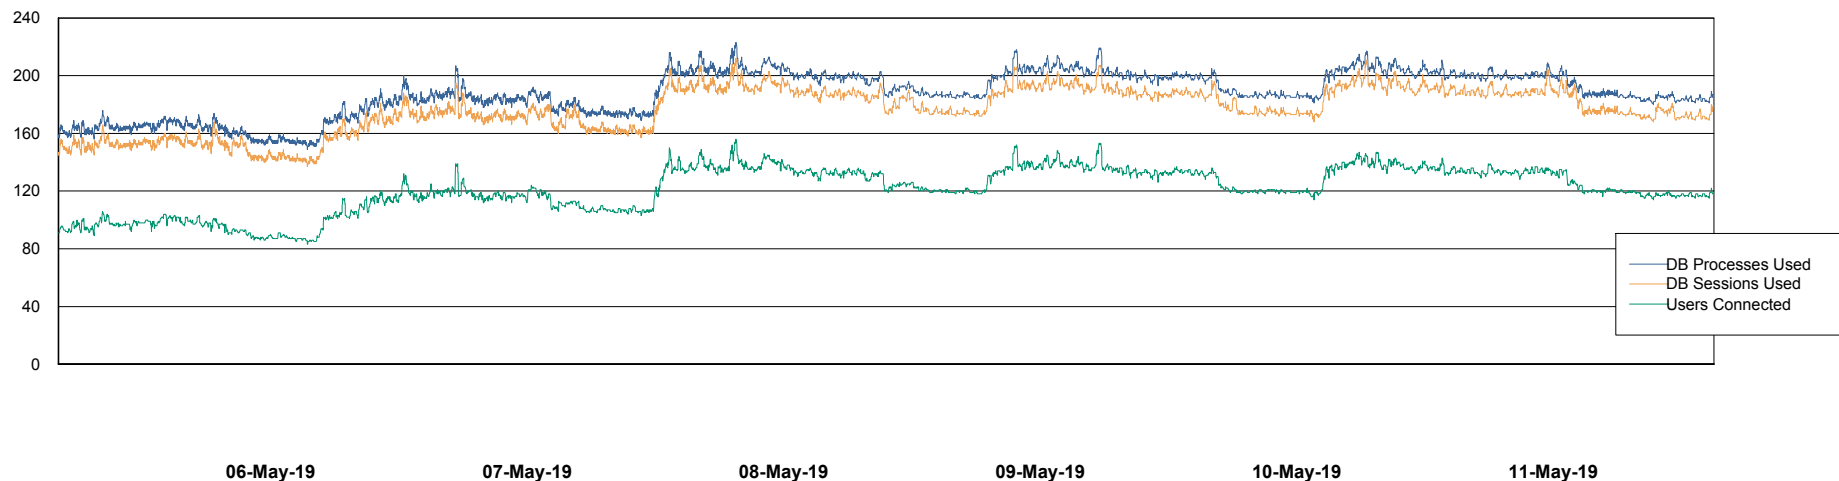

Database Performance BGGDB_Production