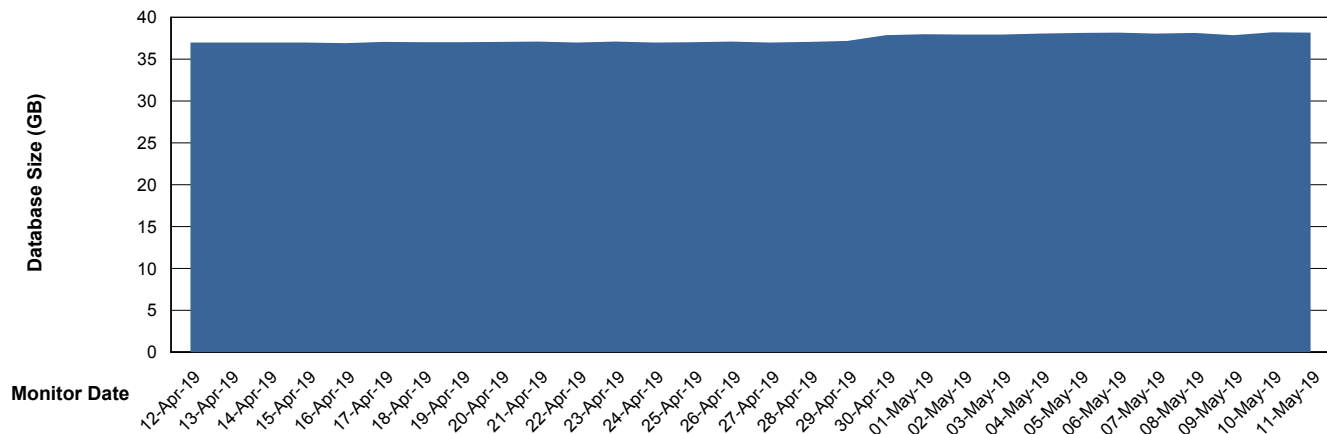

DATABASE SIZE BGGDB_BI

Database growth over last month