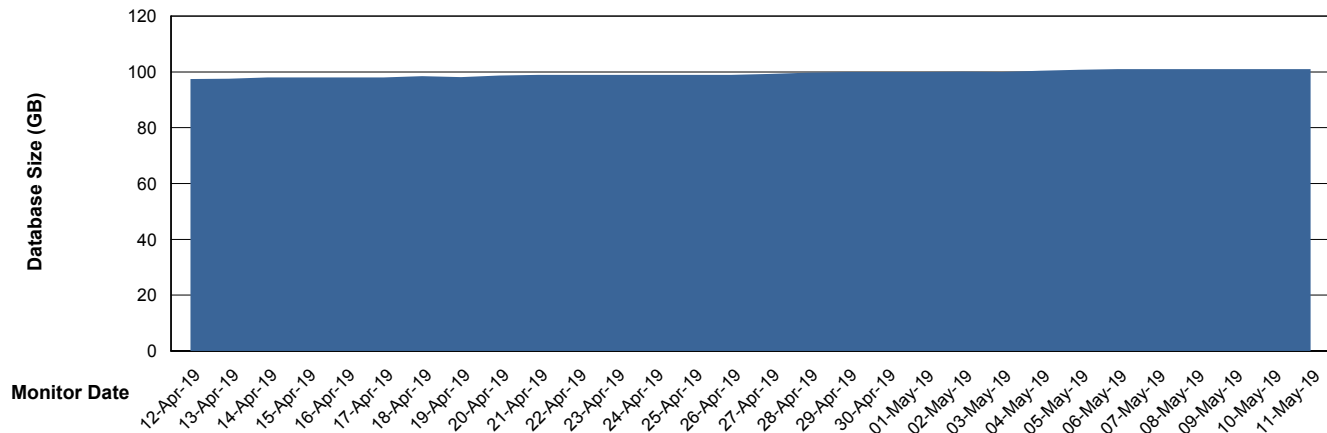

Customer BGG_Production
Database ID 58

DATABASE SIZE BGGDB_BI

Database growth over last month

DATABASE SIZE BGGDB_Production

Database growth over last month

Weekly SLA Customer Report

Customer BGG_Production
 Database ID 58

Database Tablespace BGGDB_BI

Date	Tablespace Name	Filesize (Gb)	Usedsize (Gb)	Percentage free
11-May-19	ABSDATA	22	18	18
	INDX	24	19	21
10-May-19	ABSDATA	22	18	18
	INDX	24	19	21
09-May-19	ABSDATA	22	18	18
	INDX	24	19	21
08-May-19	ABSDATA	22	18	18
	INDX	24	19	21
07-May-19	ABSDATA	22	18	18
	INDX	24	19	21
06-May-19	ABSDATA	22	18	18
	INDX	24	19	21
05-May-19	ABSDATA	22	18	18
	INDX	24	19	21