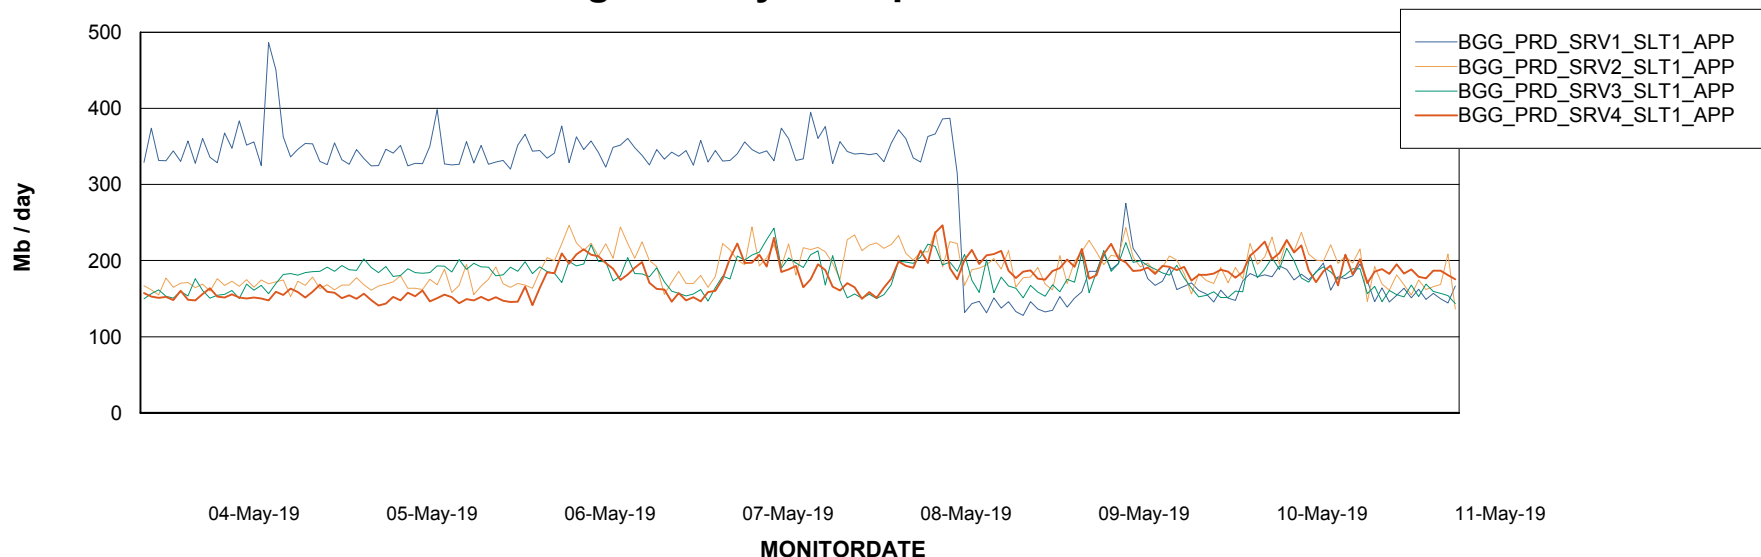

ABSSolute Application Server Services

Avg memory used per ABS Server Service