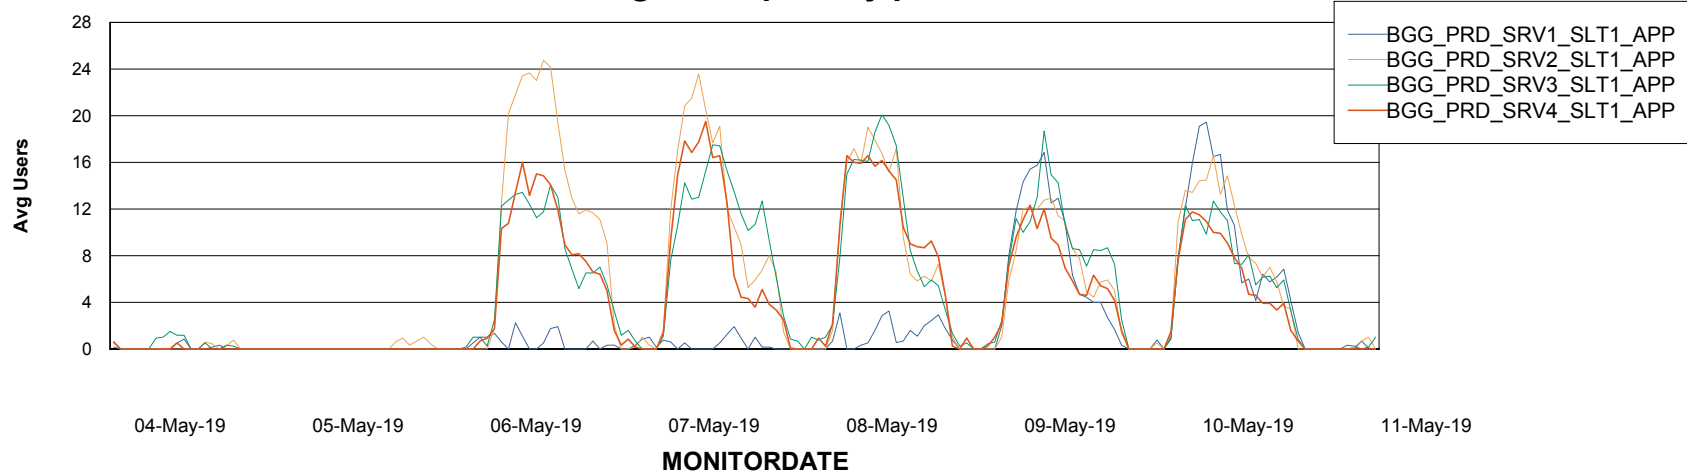

Avg users per day per ABS server