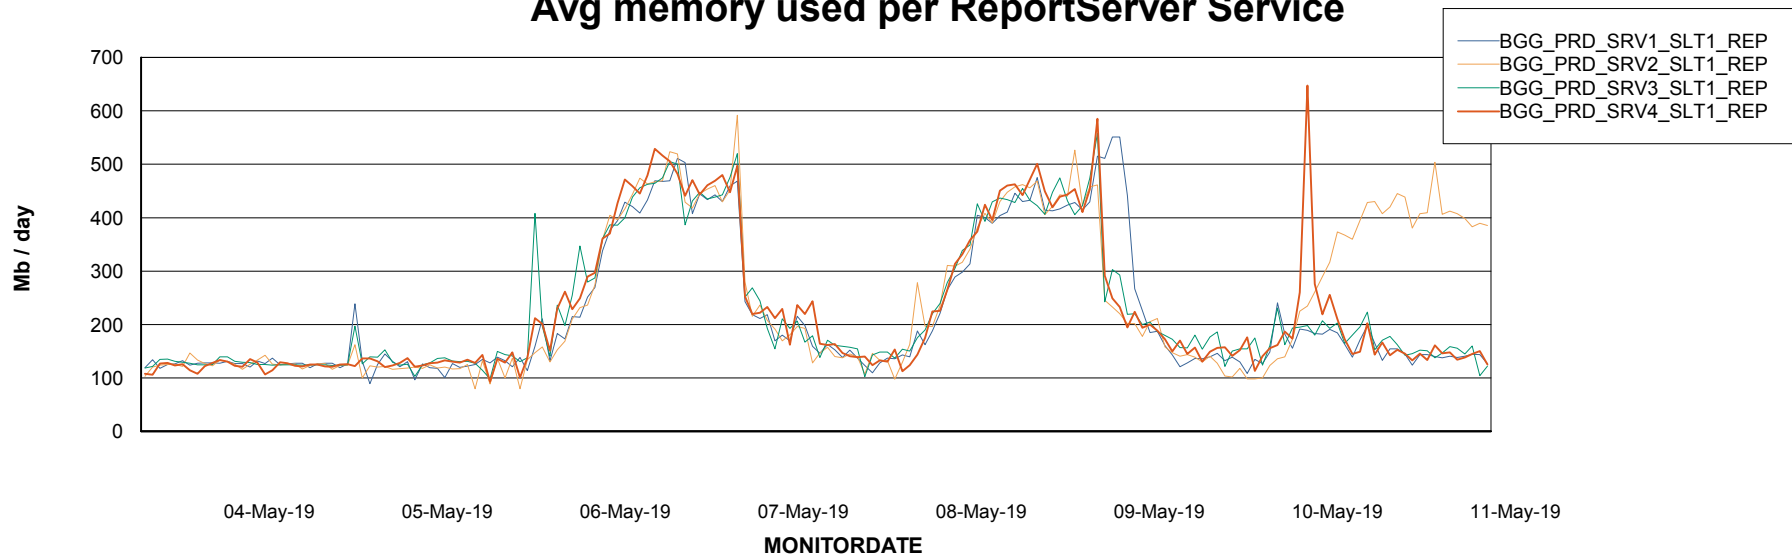

Avg memory used per ABS Server Service

Avg users per day per ABS server

Weekly SLA Customer Report

Customer BGG_Production
Database ID 58

ABSSolute Application ReportServer Services

Avg memory used per ReportServer Service