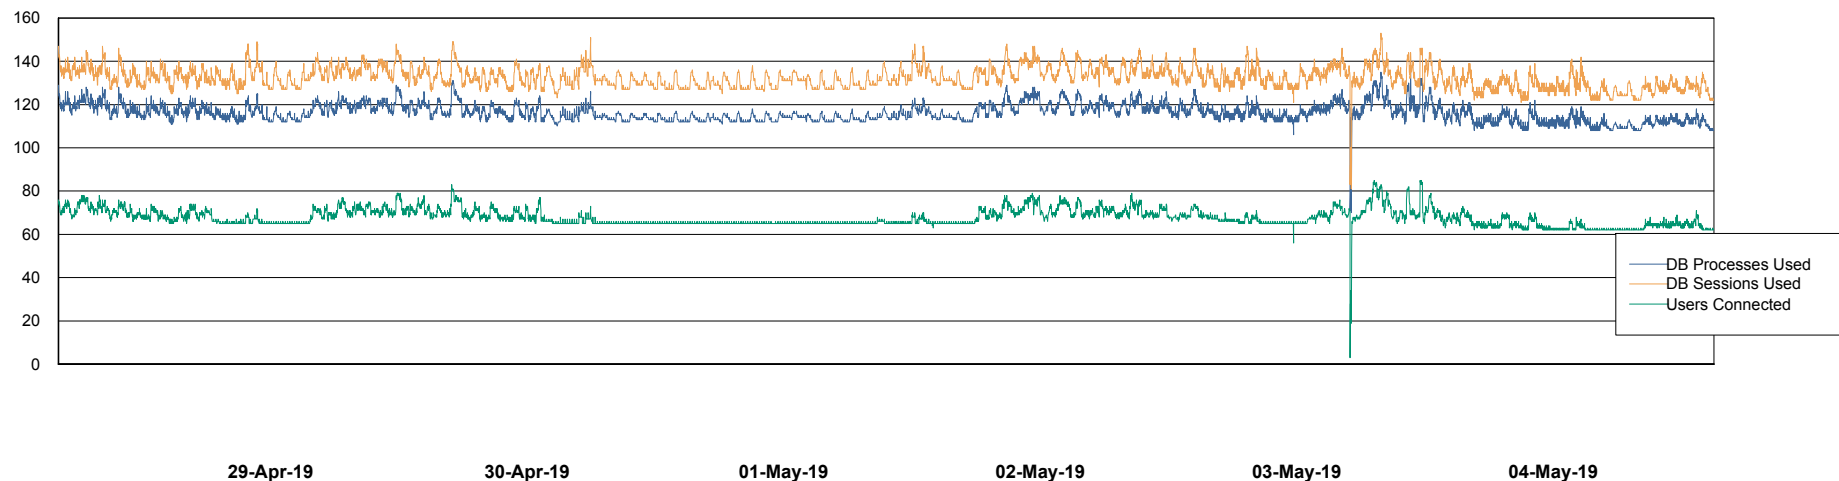

Database Performance VOSDB_Production