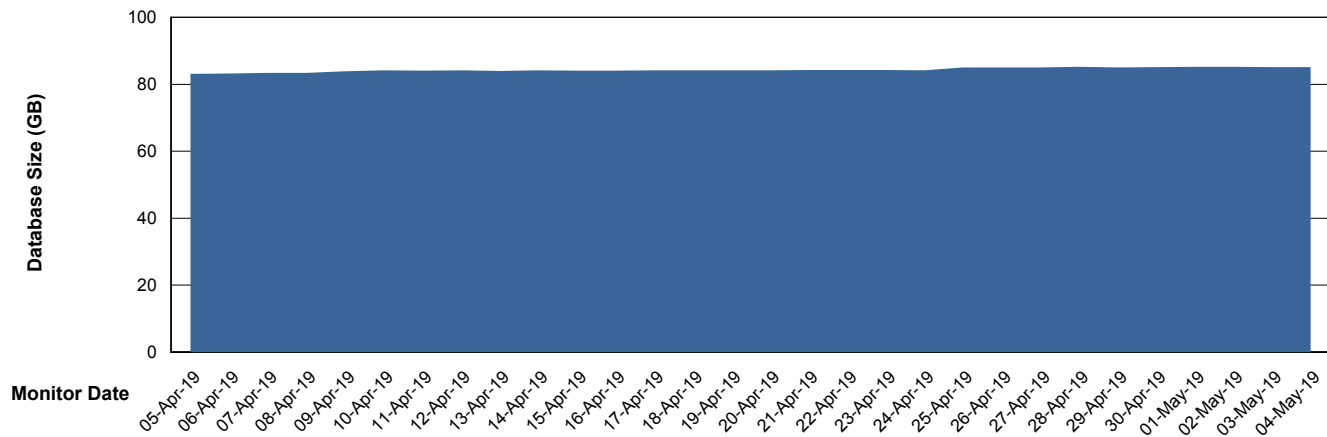

DATABASE SIZE VOSBIDB_Production

Database growth over last month