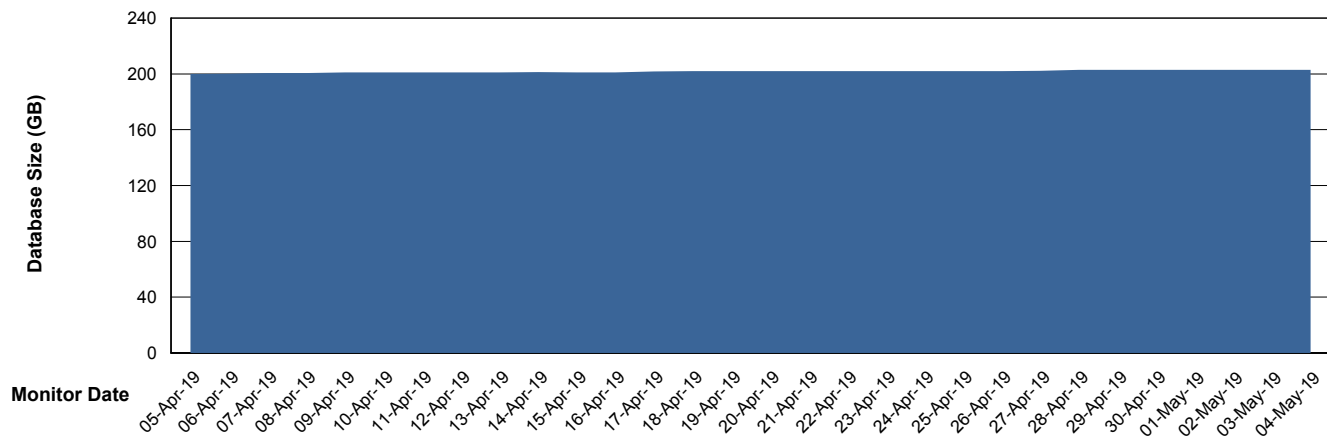

# Weekly SLA Customer Report

Customer VOS\_Production  
 Database ID 68

DATABASE SIZE VOSBIDB\_Production

Database growth over last month

DATABASE SIZE VOSDB\_Production

Database growth over last month