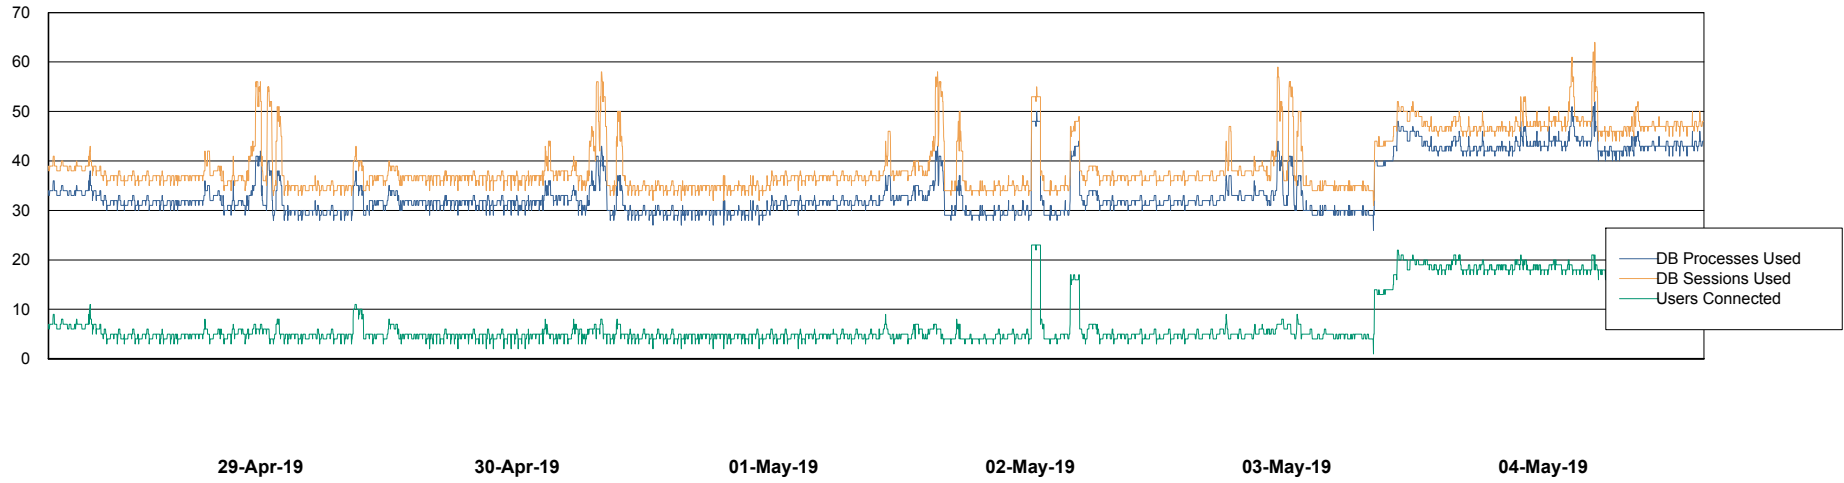

Database Performance VOSBIDB_Production