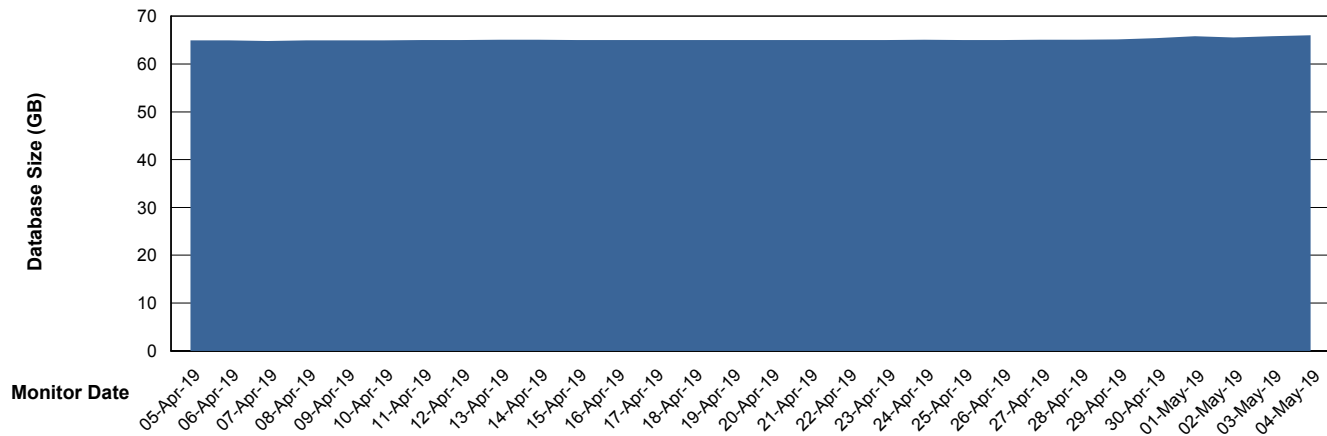

Weekly SLA Customer Report

Customer VEN_Production
Database ID 35

Database Performance VENDB_BI

Weekly SLA Customer Report

Customer VEN_Production
 Database ID 35

DATABASE SIZE ABSVEN06 Primary DB 2019

Database growth over last month

DATABASE SIZE VENDB_BI

Database growth over last month

Weekly SLA Customer Report

Customer VEN_Production
Database ID 35

Database Tablespace ABSVEN06 Primary DB 2019

Date	Tablespace Name	Filesize (Gb)	Usedsize (Gb)	Percentage free
04-May-19	ABSDATA	96	80	17
	INDX	112	90	20
03-May-19	ABSDATA	96	80	17
	INDX	112	90	20
02-May-19	ABSDATA	96	80	17
	INDX	112	90	20
01-May-19	ABSDATA	96	80	17
	INDX	112	90	20
30-Apr-19	ABSDATA	96	80	17
	INDX	112	90	20
29-Apr-19	ABSDATA	96	80	17
	INDX	112	89	21
28-Apr-19	ABSDATA	96	80	17
	INDX	112	89	21