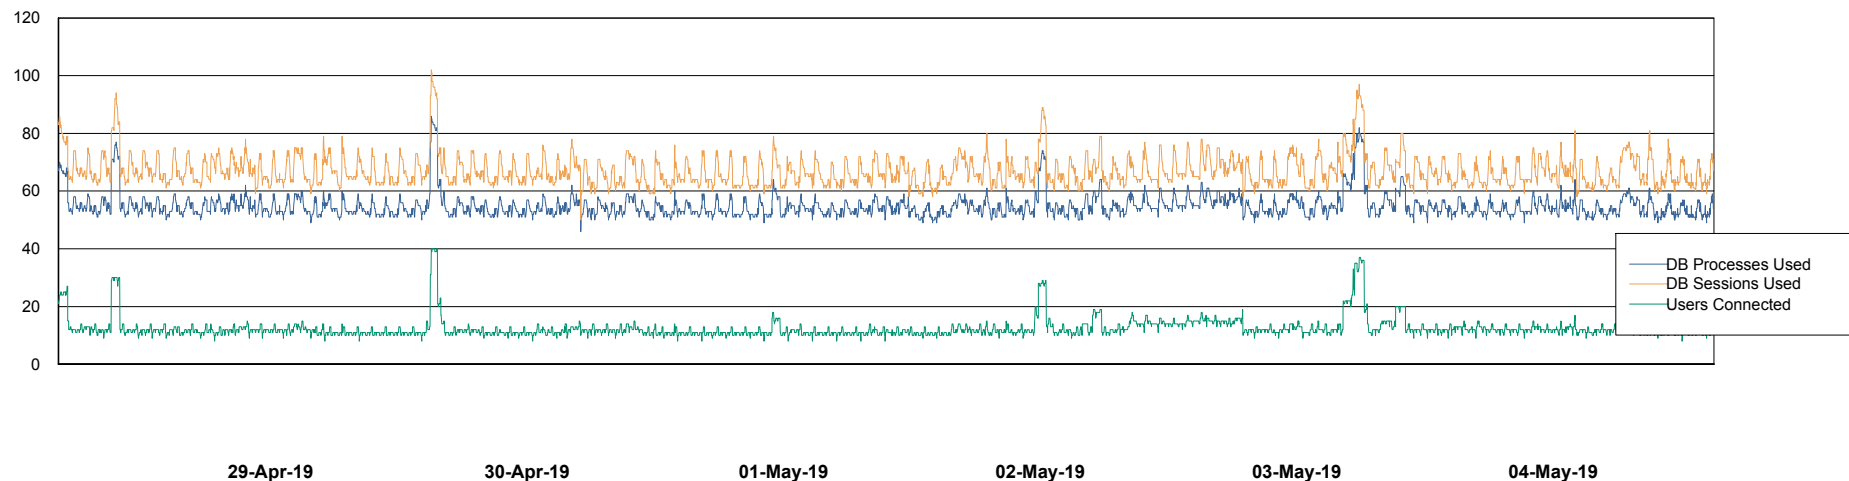

Database Performance VENDB_BI