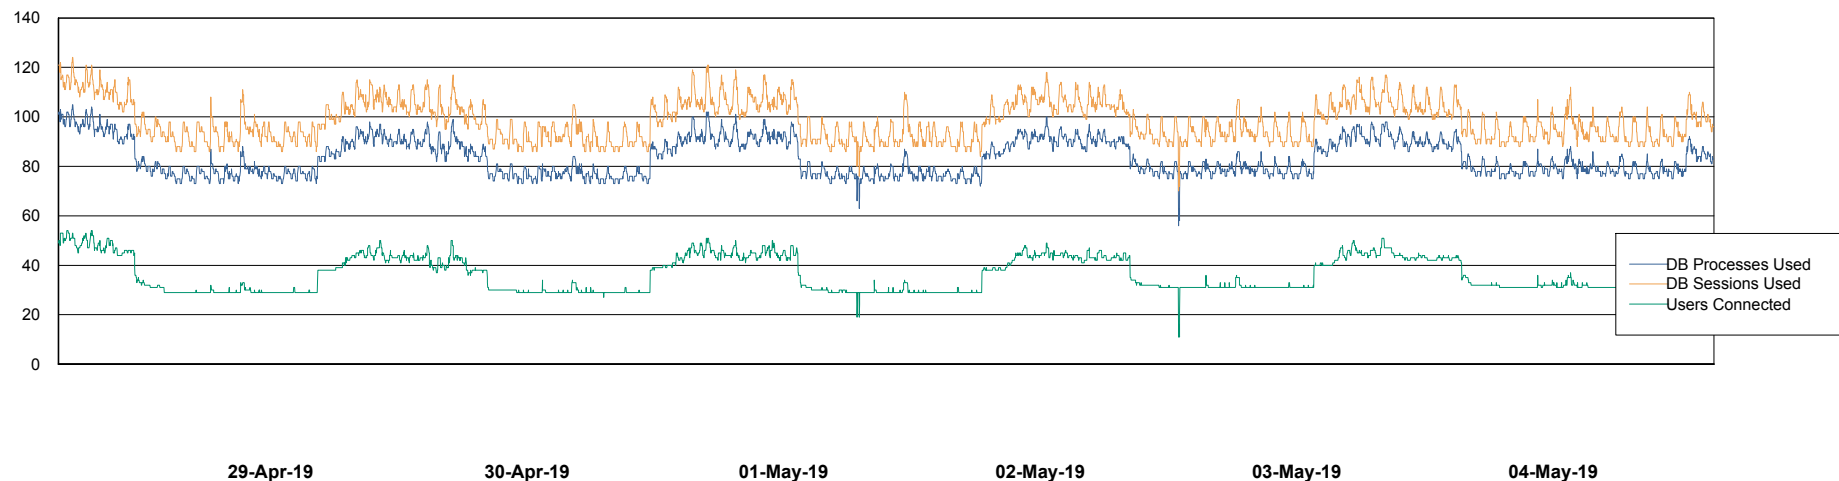

Weekly SLA Customer Report

Customer VEN_Production
Database ID 35

Harddisk Usage VEN_PRD_DB_BI

	Free disk space on c: (%)	Total disk space on c: (Gb)	Free disk space on d: (%)	Total disk space on d: (Gb)
04-May-19	52	102	63	601
03-May-19	52	102	63	601
02-May-19	52	102	63	601
01-May-19	52	102	63	601
30-Apr-19	52	102	63	601
29-Apr-19	52	102	63	601
28-Apr-19	52	102	63	601

Weekly SLA Customer Report

Customer VEN_Production
Database ID 35

Database Performance ABSVEN06 Primary DB 2019

Weekly SLA Customer Report

Customer VEN_Production
Database ID 35

Database Performance ABSVEN07 Standby DB 2019