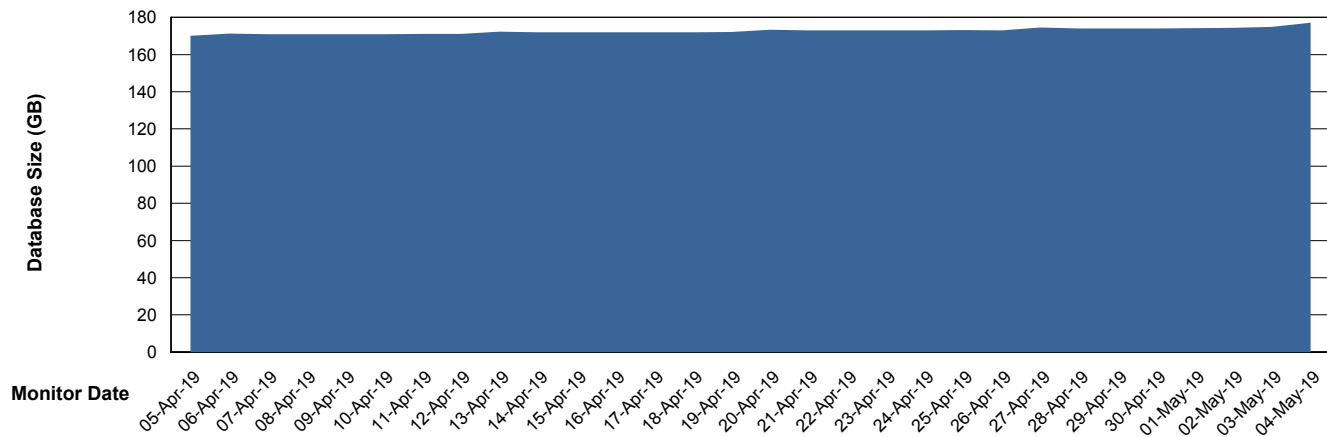

Weekly SLA Customer Report

Customer VEN_Production
Database ID 35

Database Performance VENDB_BI

Weekly SLA Customer Report

Customer VEN_Production
 Database ID 35

DATABASE SIZE ABSVEN06 Primary DB 2019

Database growth over last month

DATABASE SIZE VENDB_BI

Database growth over last month

Weekly SLA Customer Report

Customer VEN_Production
Database ID 35

Database Tablespace ABSVEN06 Primary DB 2019

Date	Tablespace Name	Filesize (Gb)	Usedsize (Gb)	Percentage free
04-May-19	ABSDATA	96	80	17
	INDX	112	90	20
03-May-19	ABSDATA	96	80	17
	INDX	112	90	20
02-May-19	ABSDATA	96	80	17
	INDX	112	90	20
01-May-19	ABSDATA	96	80	17
	INDX	112	90	20
30-Apr-19	ABSDATA	96	80	17
	INDX	112	90	20
29-Apr-19	ABSDATA	96	80	17
	INDX	112	89	21
28-Apr-19	ABSDATA	96	80	17
	INDX	112	89	21