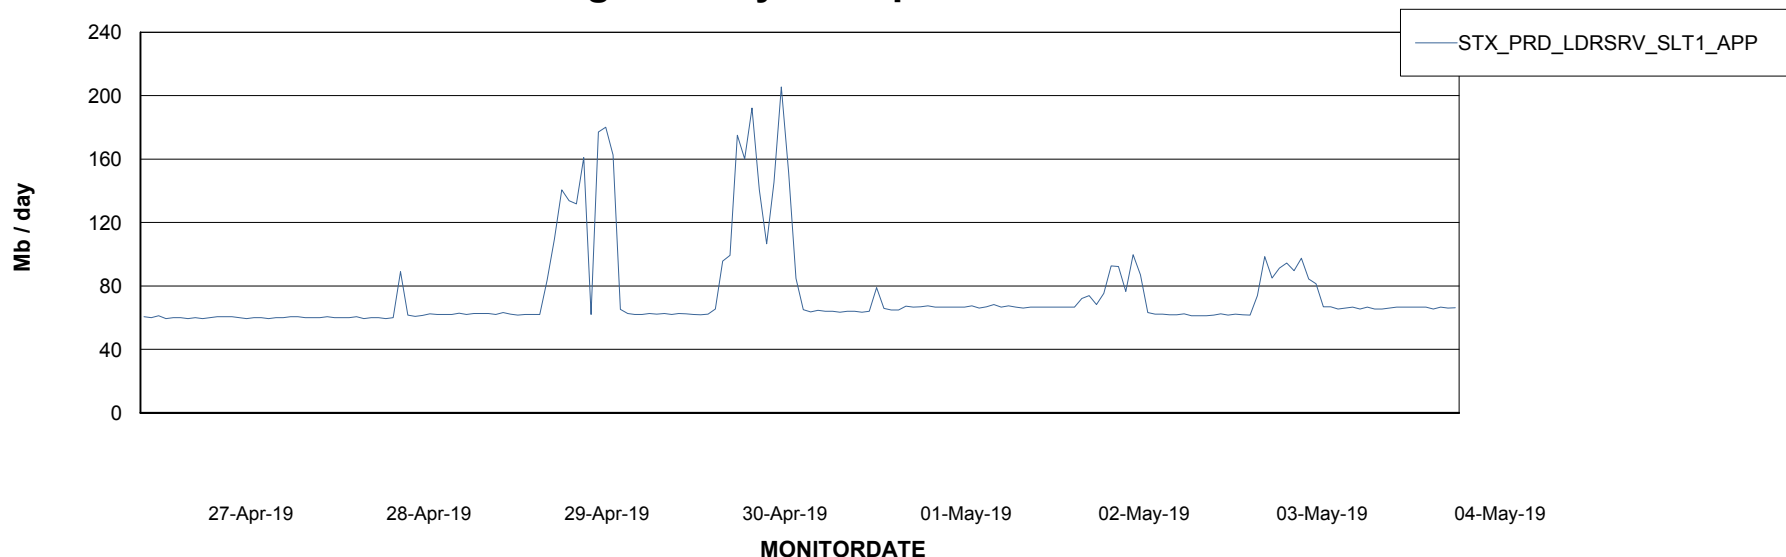

ABSSolute Application Server Services

Avg memory used per ABS Server Service