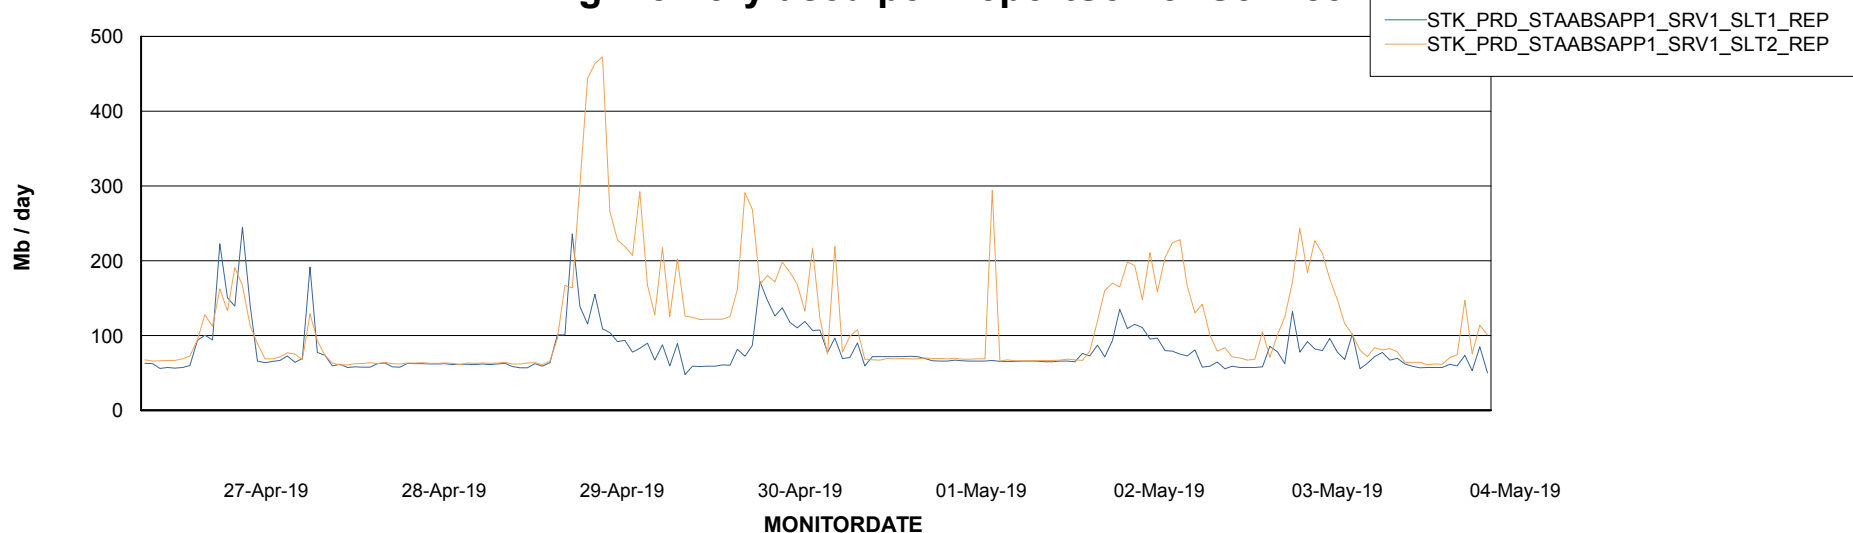

ABSSolute Application ReportServer Services

Avg memory used per ReportServer Service