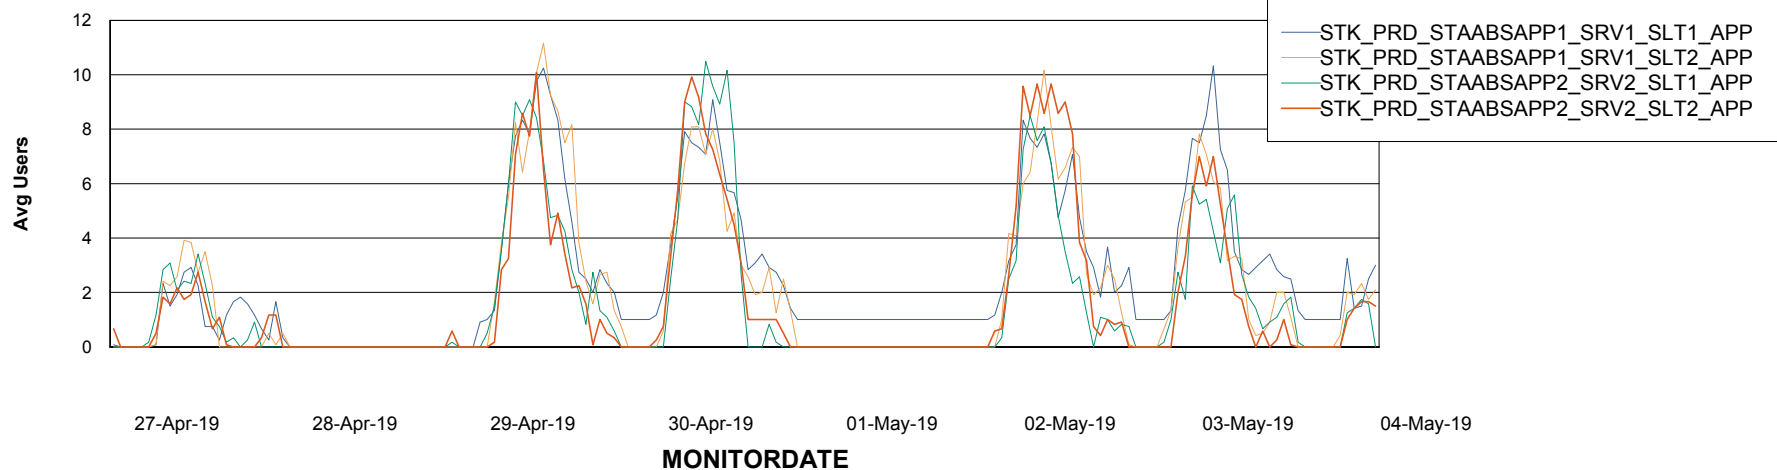

Weekly SLA Customer Report

Customer STK_Production
Database ID 82

ABSSolute Application Server Services

Avg memory used per ABS Server Service

Avg users per day per ABS server

Weekly SLA Customer Report

Customer STK_Production
Database ID 82