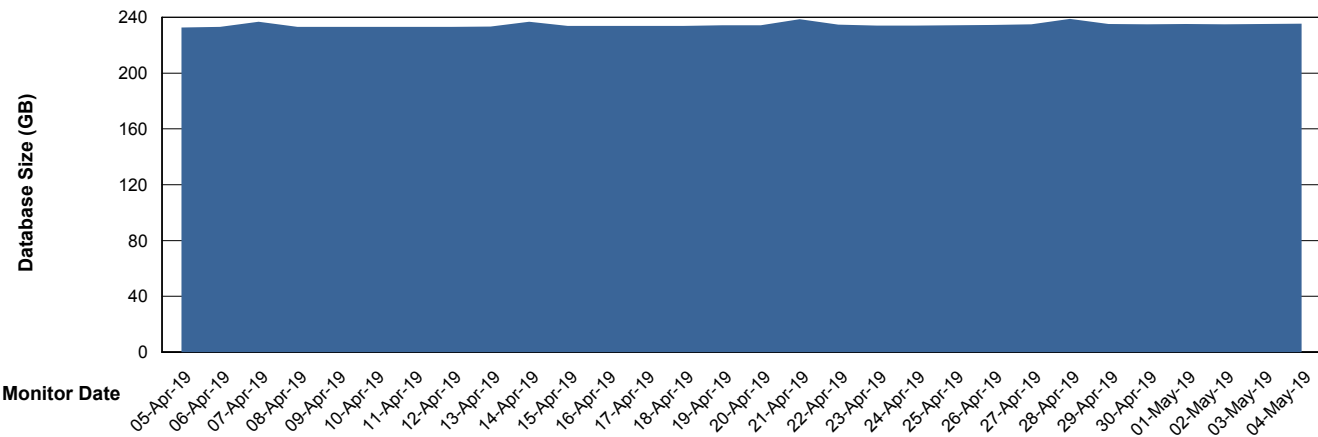

DATABASE SIZE STKDB_ABS1 Production Database

Database growth over last month

Database Tablespace STKDB_ABS1 Production Database

Date	Tablespace Name	Filesize (Gb)	Usedsize (Gb)	Percentage free
04-May-19	ABSDATA	179	106	41
	INDX	154	127	18
03-May-19	ABSDATA	179	106	41
	INDX	154	127	18
02-May-19	ABSDATA	179	105	41
	INDX	154	127	18
01-May-19	ABSDATA	179	106	41
	INDX	154	127	18
30-Apr-19	ABSDATA	179	105	41
	INDX	154	127	18
29-Apr-19	ABSDATA	179	105	41
	INDX	154	127	18
28-Apr-19	ABSDATA	179	105	41
	INDX	154	127	18