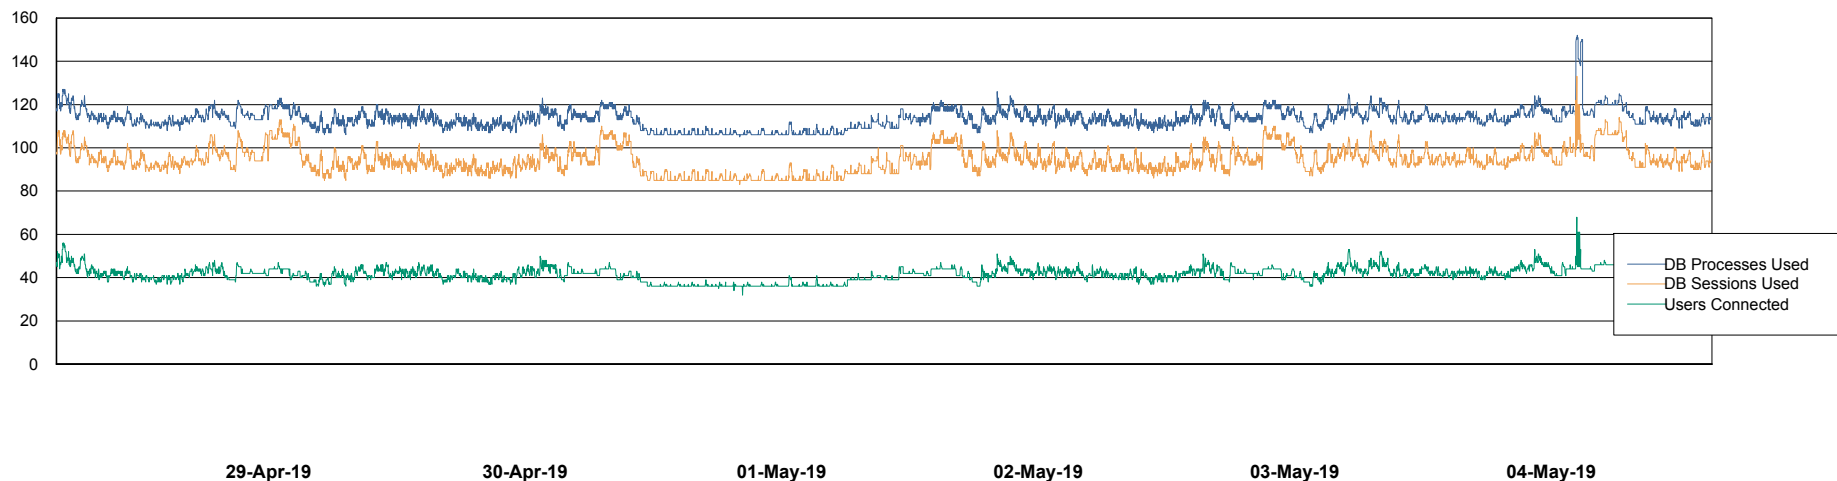

Weekly SLA Customer Report

Customer STK_Production
Database ID 82

Harddisk Usage STK_STAABSDB2 Standby DB Server

	Free disk space on c: (%)	Total disk space on c: (Gb)	Free disk space on d: (%)	Total disk space on d: (Gb)	Free disk space on e: (%)	Total disk space on e: (Gb)
04-May-19	63	99	47	350	29	1,000
03-May-19	63	99	48	350	29	1,000
02-May-19	63	99	48	350	29	1,000
01-May-19	63	99	47	350	29	1,000
30-Apr-19	63	99	47	350	29	1,000
29-Apr-19	63	99	48	350	29	1,000
28-Apr-19	63	99	48	350	29	1,000

Weekly SLA Customer Report

Customer STK_Production
Database ID 82

Database Performance STKDB_ABS1 Production Database

Weekly SLA Customer Report

Customer STK_Production
Database ID 82

Database Performance STKDB_ABS1SB Standby Database