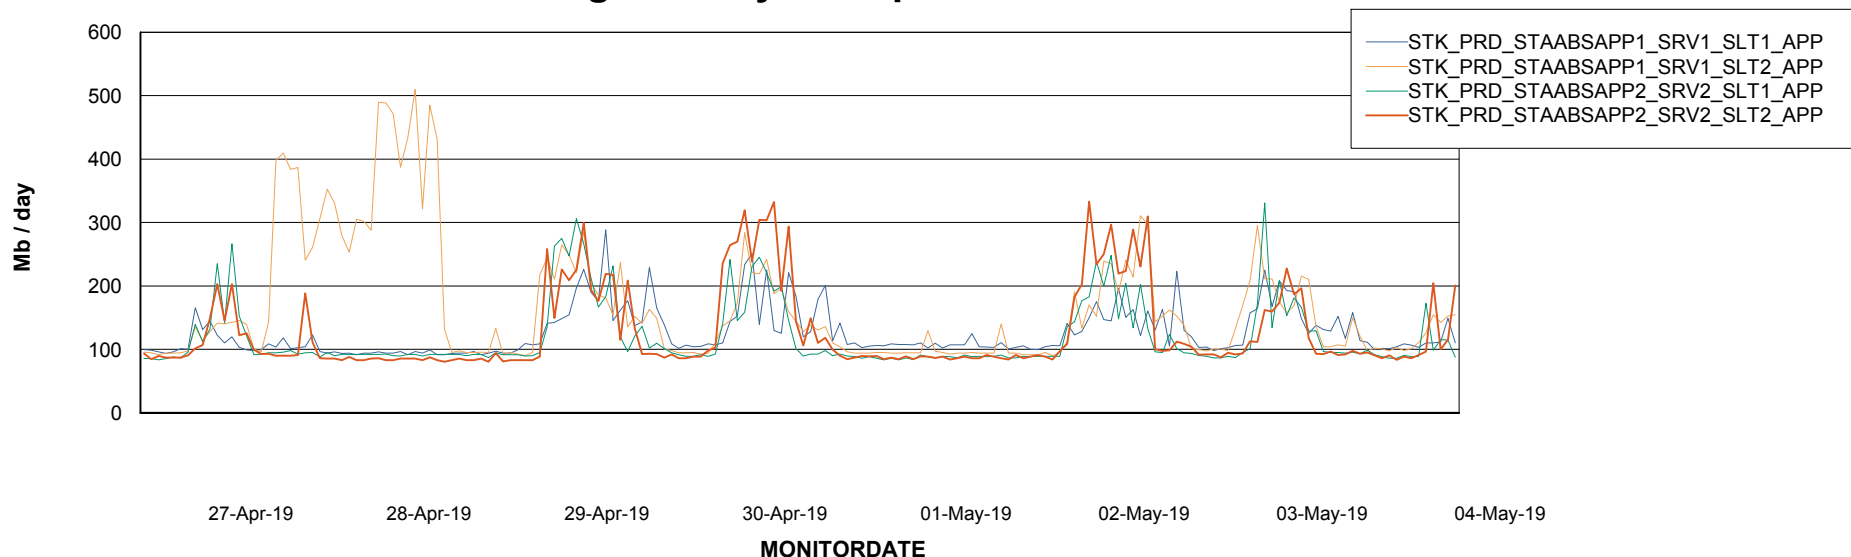

Weekly SLA Customer Report

Customer STK_Production
 Database ID 82

DATABASE SIZE STKDB_ABS1 Production Database

Database growth over last month

Database Tablespace STKDB_ABS1 Production Database

Date	Tablespace Name	Filesize (Gb)	Usedsize (Gb)	Percentage free
04-May-19	ABSDATA	179	106	41
	INDX	154	127	18
03-May-19	ABSDATA	179	106	41
	INDX	154	127	18
02-May-19	ABSDATA	179	105	41
	INDX	154	127	18
01-May-19	ABSDATA	179	106	41
	INDX	154	127	18
30-Apr-19	ABSDATA	179	105	41
	INDX	154	127	18
29-Apr-19	ABSDATA	179	105	41
	INDX	154	127	18
28-Apr-19	ABSDATA	179	105	41
	INDX	154	127	18

Weekly SLA Customer Report

Customer STK_Production
Database ID 82

ABSSolute Application Server Services

Avg memory used per ABS Server Service

Avg users per day per ABS server

Weekly SLA Customer Report

Customer STK_Production
Database ID 82