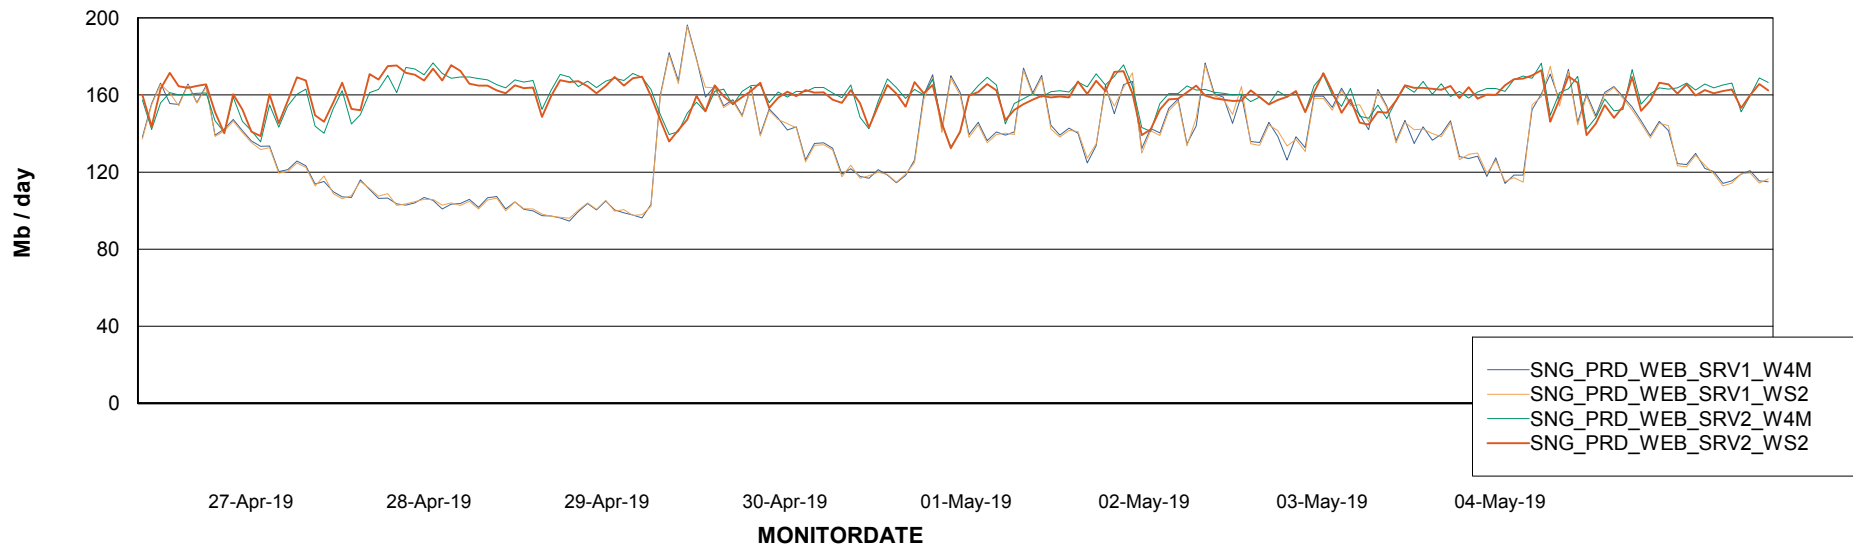

ABSSolute Application ReportServer Services

Avg memory used per ReportServer Service

Weekly SLA Customer Report

Customer SNG_Production
Database ID 70

ABSSolute Web Component Services

Avg memory used per ABS Web component