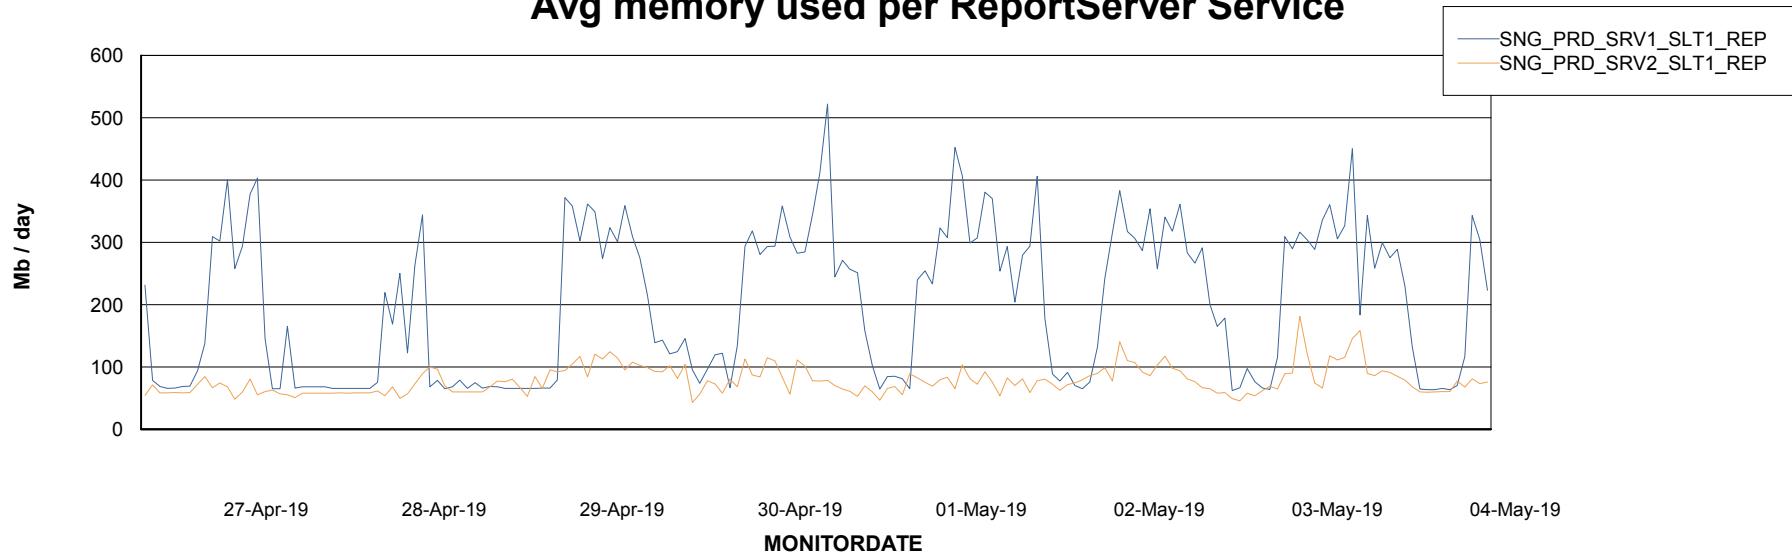

ABSSolute Application ReportServer Services

Avg memory used per ReportServer Service