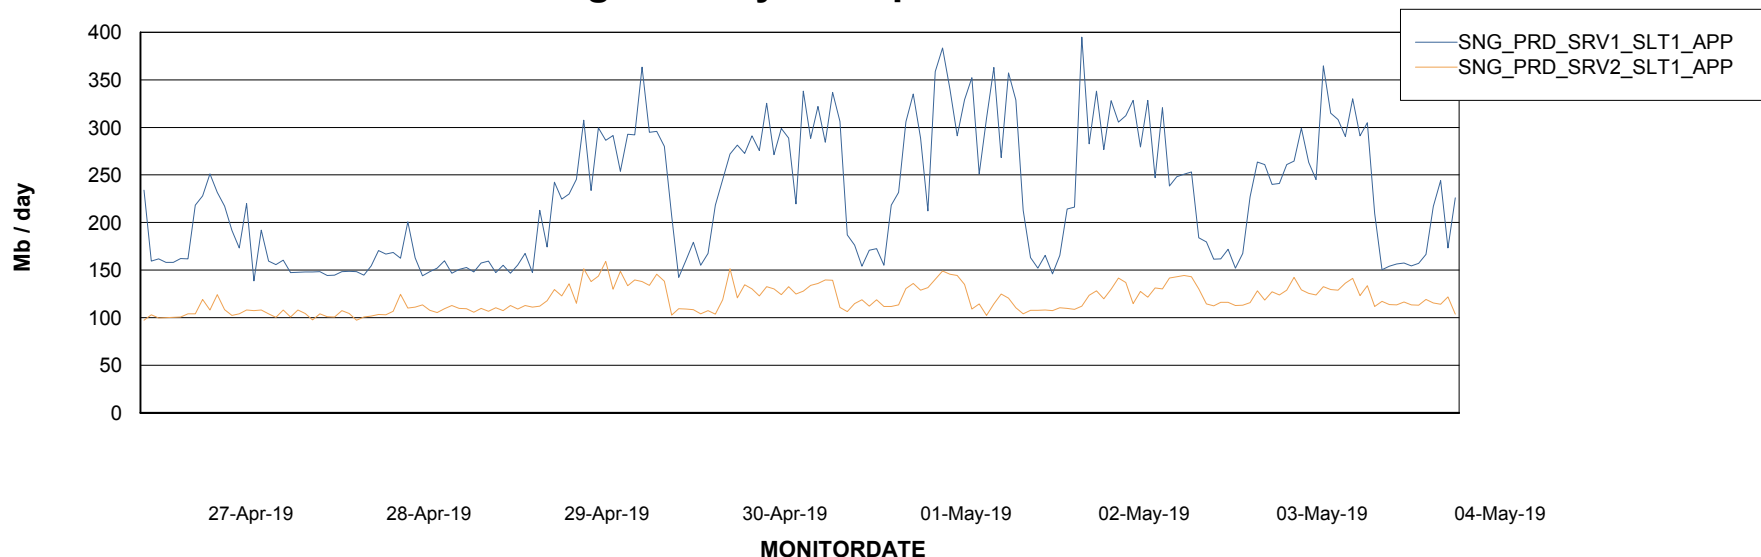

Database Tablespace SNGDB_Production

Date	Tablespace Name	Filesize (Gb)	Usedsize (Gb)	Percentage free
04-May-19	ABSDATA	24	19	21
	INDX	75	61	19
03-May-19	ABSDATA	24	19	21
	INDX	75	61	19
02-May-19	ABSDATA	24	19	21
	INDX	75	61	19
01-May-19	ABSDATA	24	19	21
	INDX	75	61	19
30-Apr-19	ABSDATA	24	19	21
	INDX	75	61	19
29-Apr-19	ABSDATA	24	19	21
	INDX	75	61	19
28-Apr-19	ABSDATA	24	19	21
	INDX	75	61	19

Weekly SLA Customer Report

Customer SNG_Production
Database ID 70

ABSSolute Application Server Services

Avg memory used per ABS Server Service

Avg users per day per ABS server

Weekly SLA Customer Report

Customer SNG_Production
Database ID 70