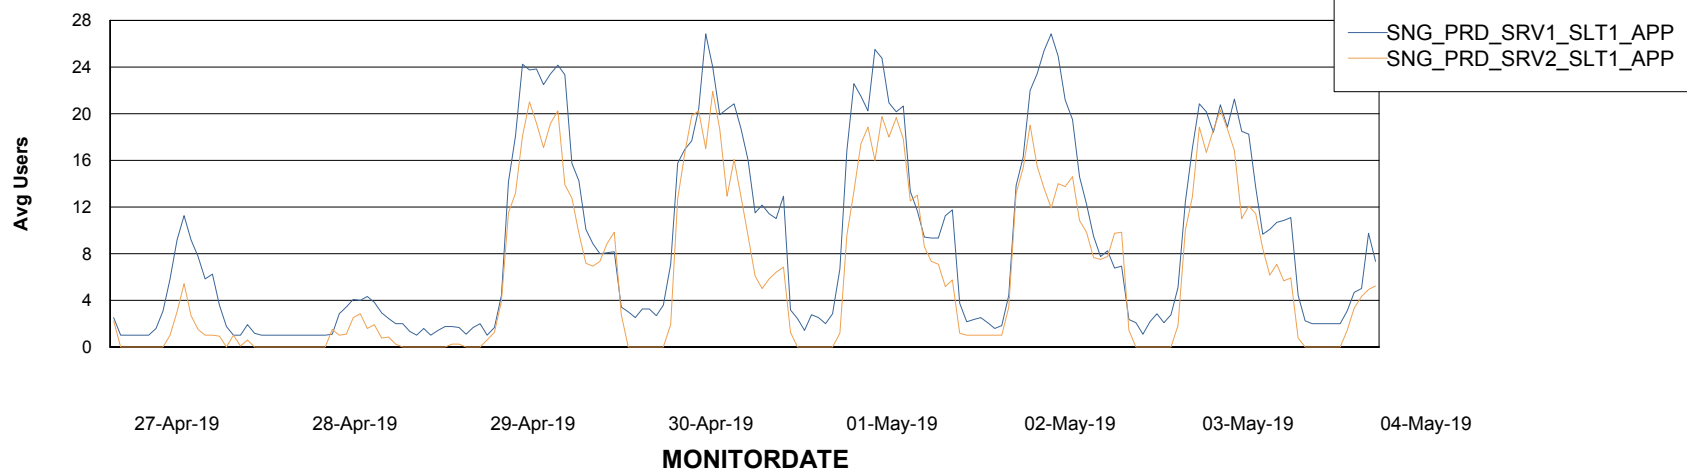

Database Tablespace SNGDB_Production

Date	Tablespace Name	Filesize (Gb)	Usedsize (Gb)	Percentage free
04-May-19	ABSDATA	24	19	21
	INDX	75	61	19
03-May-19	ABSDATA	24	19	21
	INDX	75	61	19
02-May-19	ABSDATA	24	19	21
	INDX	75	61	19
01-May-19	ABSDATA	24	19	21
	INDX	75	61	19
30-Apr-19	ABSDATA	24	19	21
	INDX	75	61	19
29-Apr-19	ABSDATA	24	19	21
	INDX	75	61	19
28-Apr-19	ABSDATA	24	19	21
	INDX	75	61	19

Weekly SLA Customer Report

Customer SNG_Production
Database ID 70

ABSSolute Application Server Services

Avg memory used per ABS Server Service

Avg users per day per ABS server

Weekly SLA Customer Report

Customer SNG_Production
Database ID 70