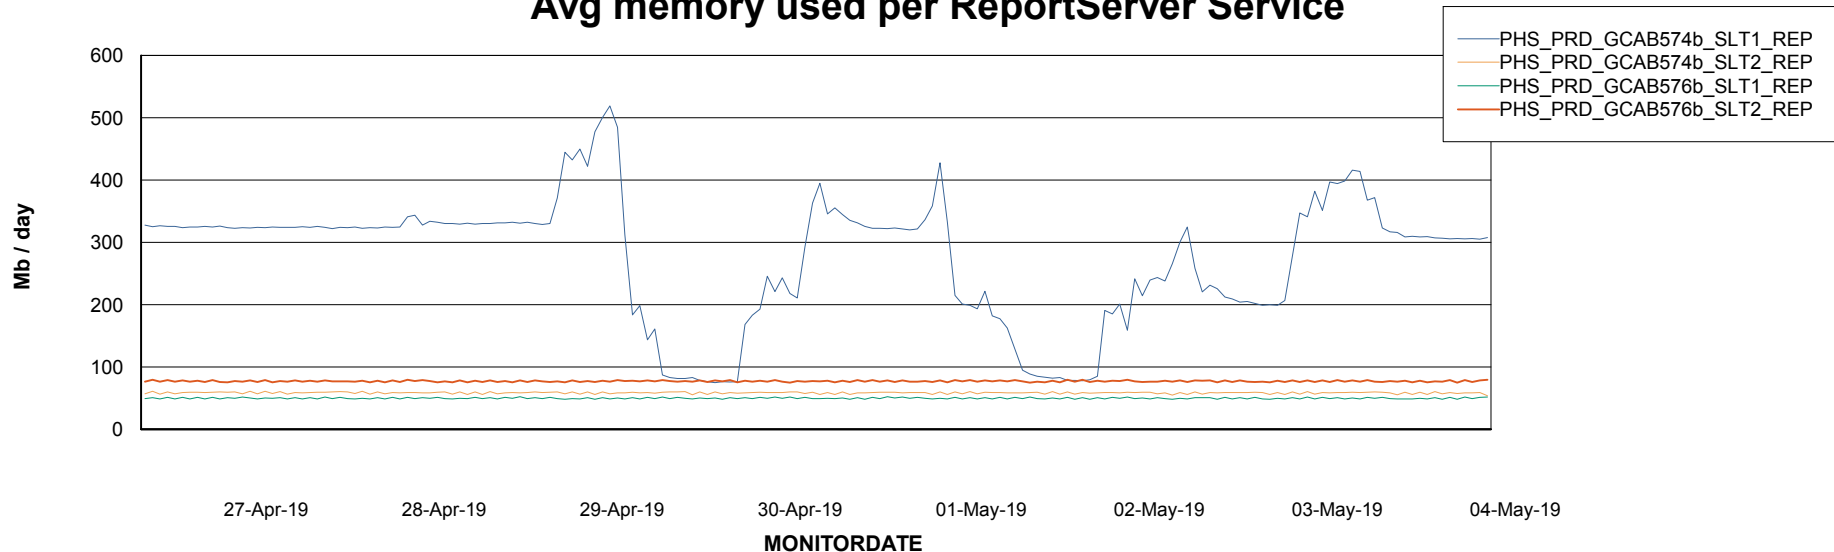

Avg memory used per ABS Server Service

Avg users per day per ABS server

Weekly SLA Customer Report

Customer PHS_Production
Database ID 47

ABSSolute Application ReportServer Services

Avg memory used per ReportServer Service