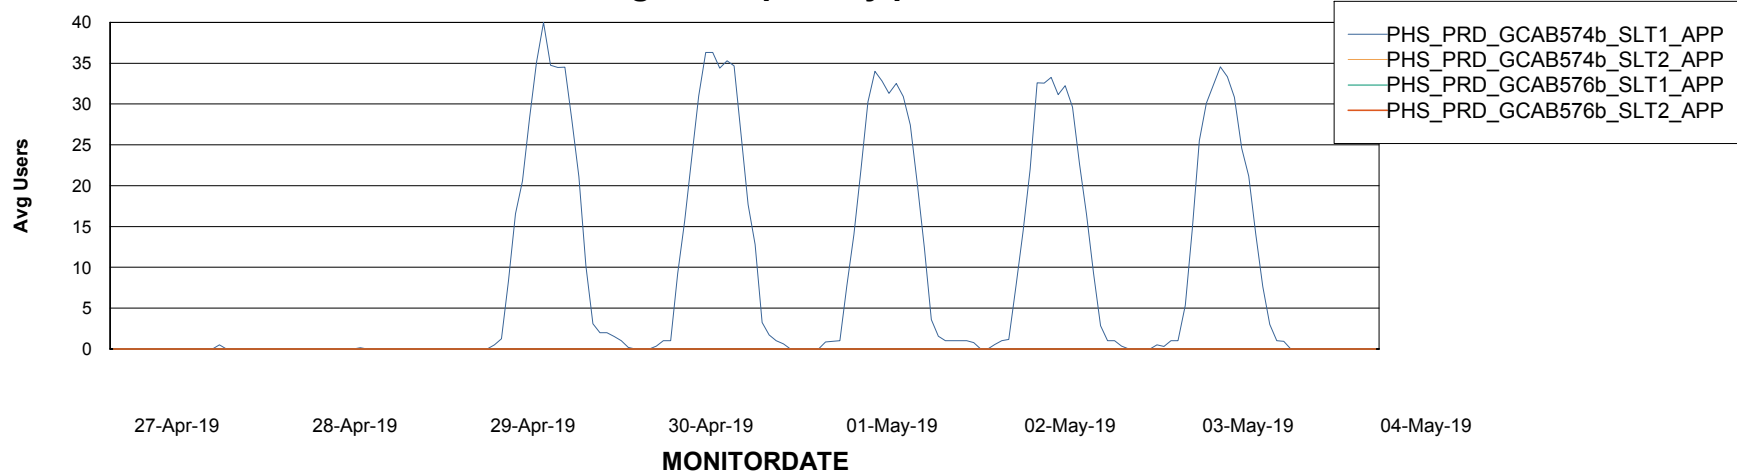

Avg users per day per ABS server