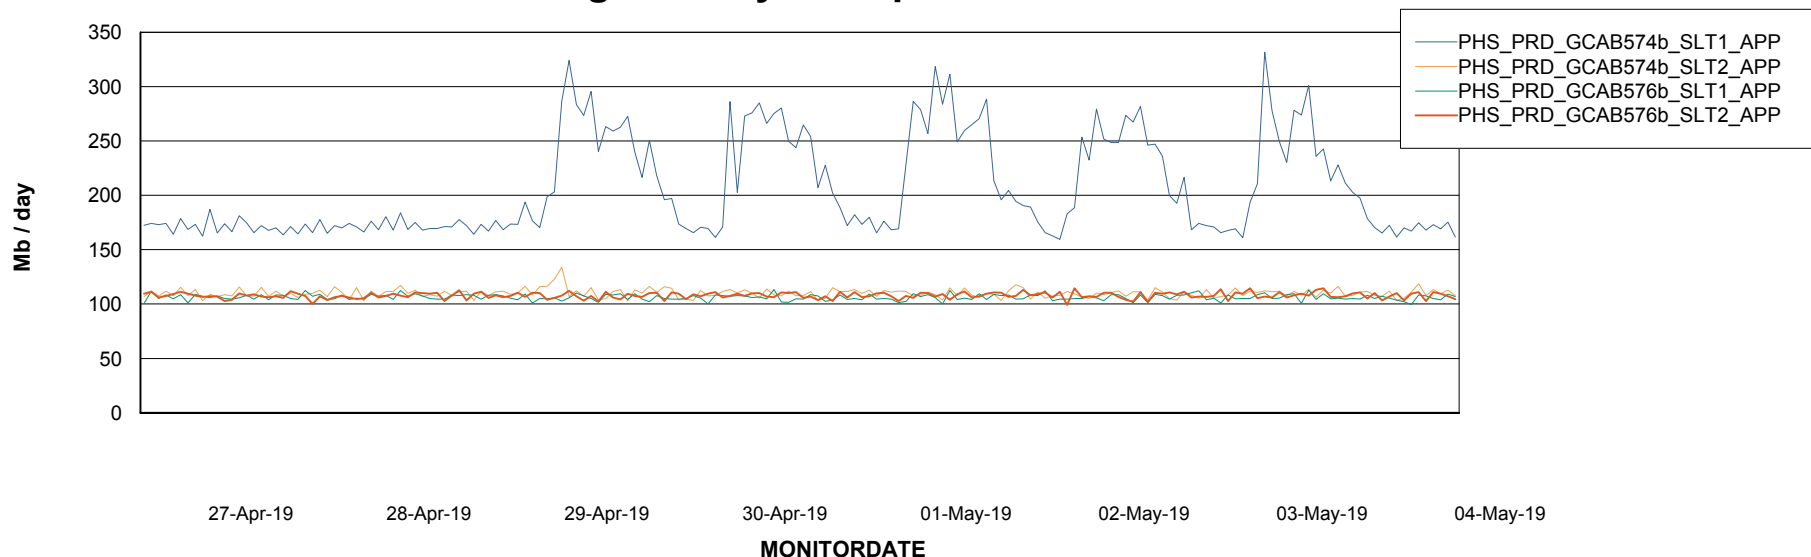

ABSolute Application Server Services

Avg memory used per ABS Server Service