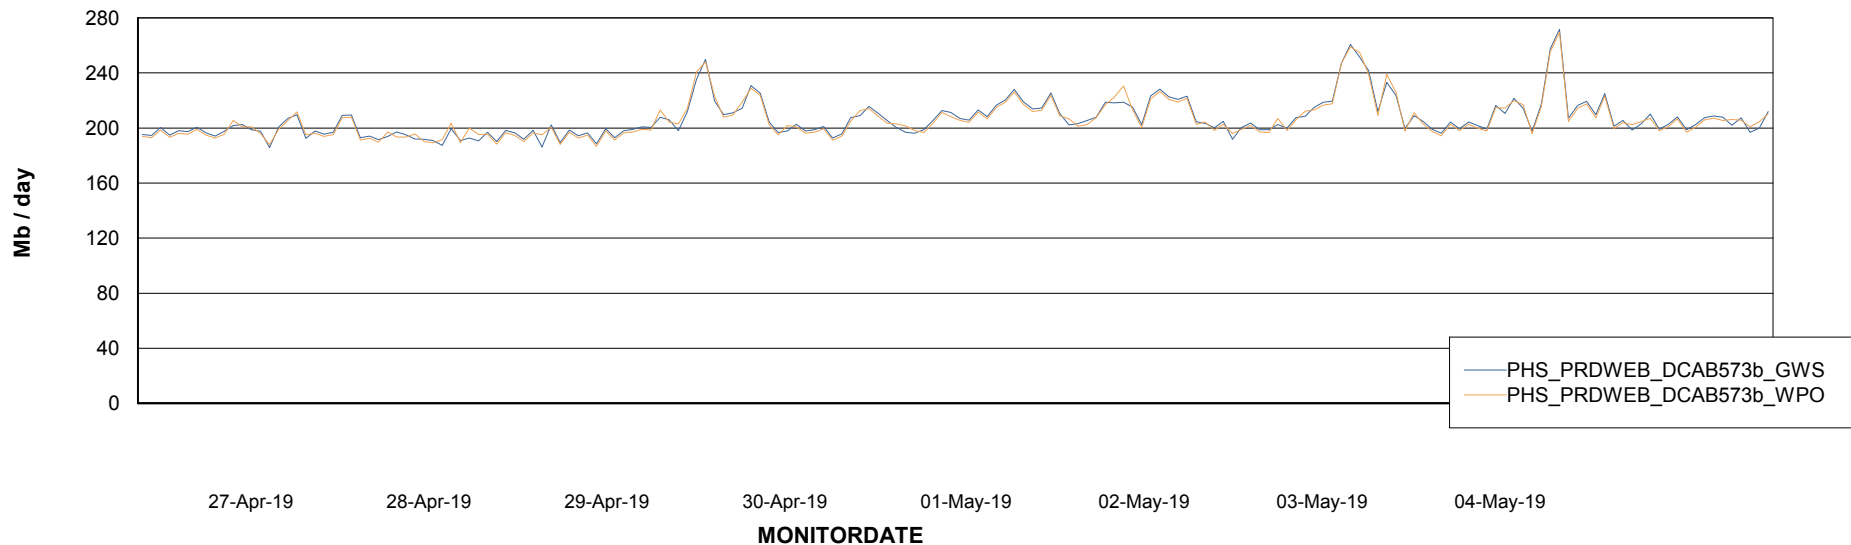

ABSSolute Web Component Services

Avg memory used per ABS Web component