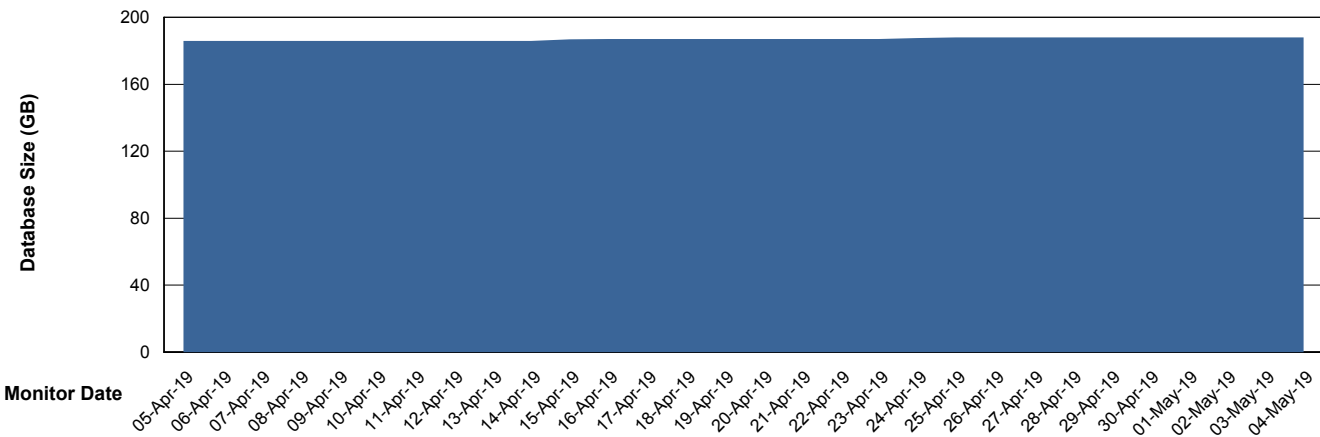

DATABASE SIZE PHSDB_Production

Database growth over last month

Database Tablespace PHSDB_Production

Date	Tablespace Name	Filesize (Gb)	Usedsize (Gb)	Percentage free
04-May-19	ABSDATA	207	175	15
	INDX	12	11	8
03-May-19	ABSDATA	207	175	15
	INDX	12	11	8
02-May-19	ABSDATA	207	175	15
	INDX	12	10	17
01-May-19	ABSDATA	207	175	15
	INDX	12	10	17
30-Apr-19	ABSDATA	207	175	15
	INDX	12	10	17
29-Apr-19	ABSDATA	207	175	15
	INDX	12	10	17
28-Apr-19	ABSDATA	207	175	15
	INDX	12	10	17