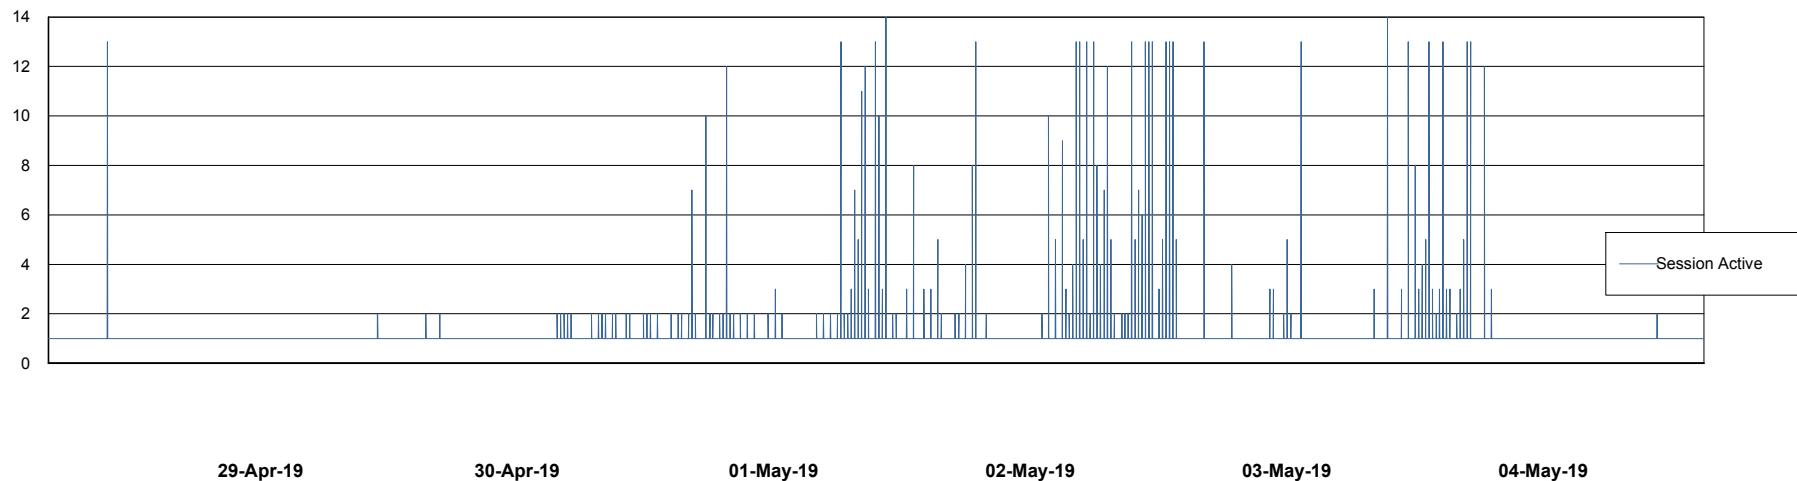

Weekly SLA Customer Report

Customer PCO Production
Database ID 44

Database Performance PCODB_Production

Weekly SLA Customer Report

Customer PCO Production
Database ID 44

Database Performance PCODB_Standby

Weekly SLA Customer Report