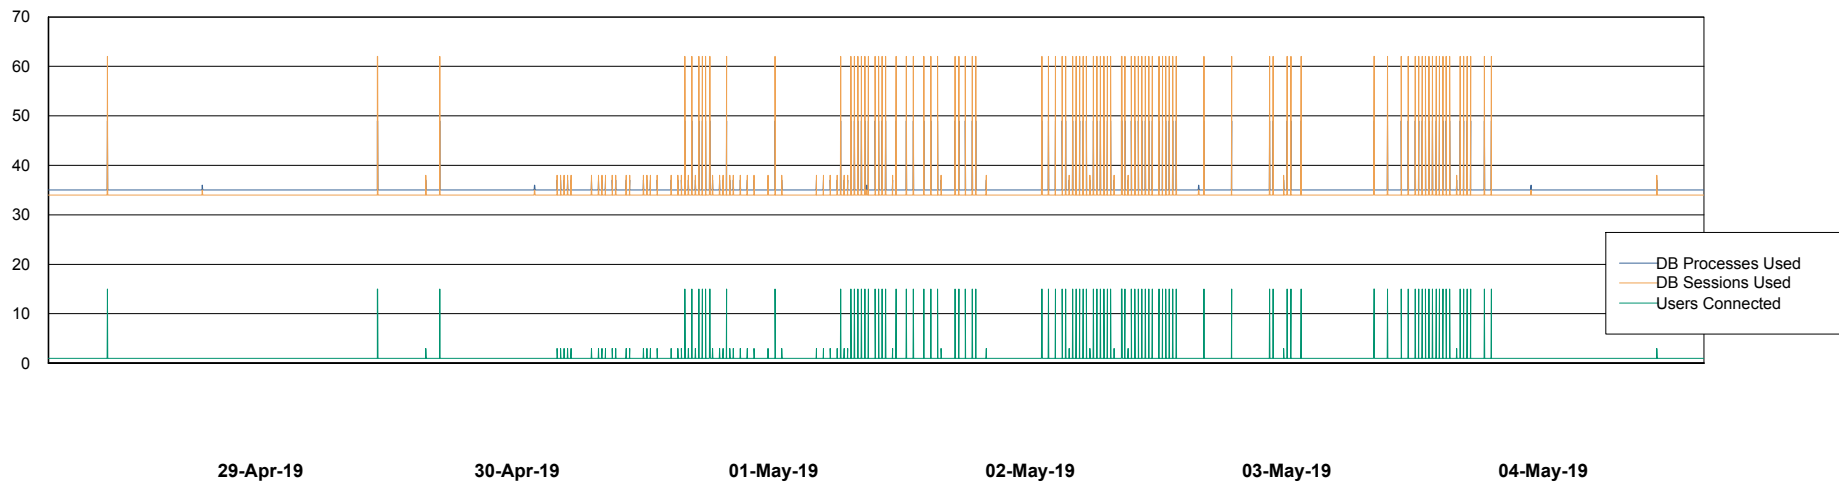

Weekly SLA Customer Report

Customer PCO Production
Database ID 44

Database Performance PCODB_Production

Weekly SLA Customer Report

Customer PCO Production
Database ID 44

Database Performance PCODB_Standby

Weekly SLA Customer Report