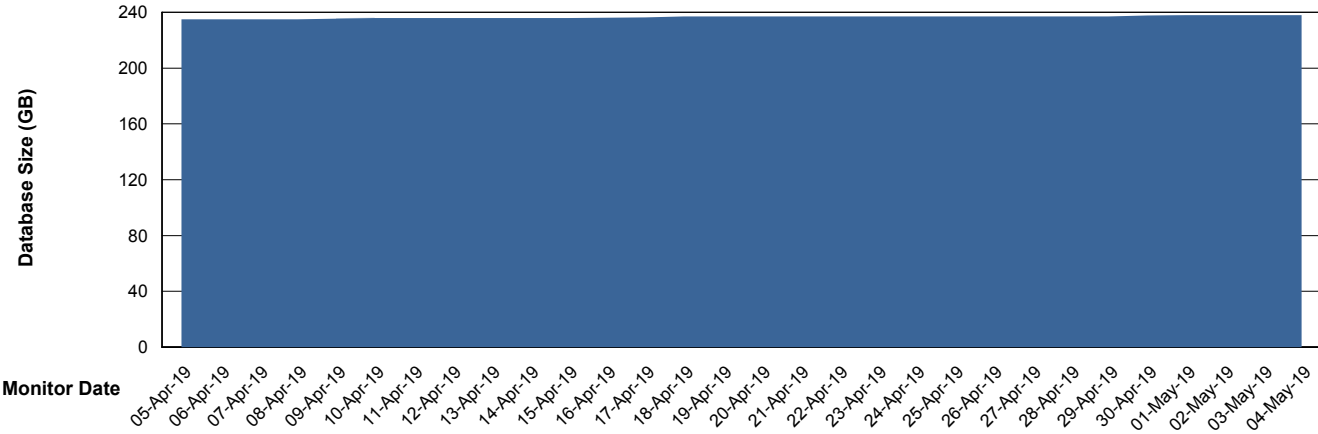

DATABASE SIZE PCODB_Production

Database growth over last month

Database Tablespace PCODB_Production

Date	Tablespace Name	Filesize (Gb)	Usedsize (Gb)	Percentage free
04-May-19	ABSDATA	150	85	43
	INDX	200	120	40
03-May-19	ABSDATA	150	85	43
	INDX	200	120	40
02-May-19	ABSDATA	150	85	43
	INDX	200	120	40
01-May-19	ABSDATA	150	85	43
	INDX	200	120	40
30-Apr-19	ABSDATA	150	85	43
	INDX	200	120	40
29-Apr-19	ABSDATA	150	85	43
	INDX	200	119	41
28-Apr-19	ABSDATA	150	85	43
	INDX	200	119	41