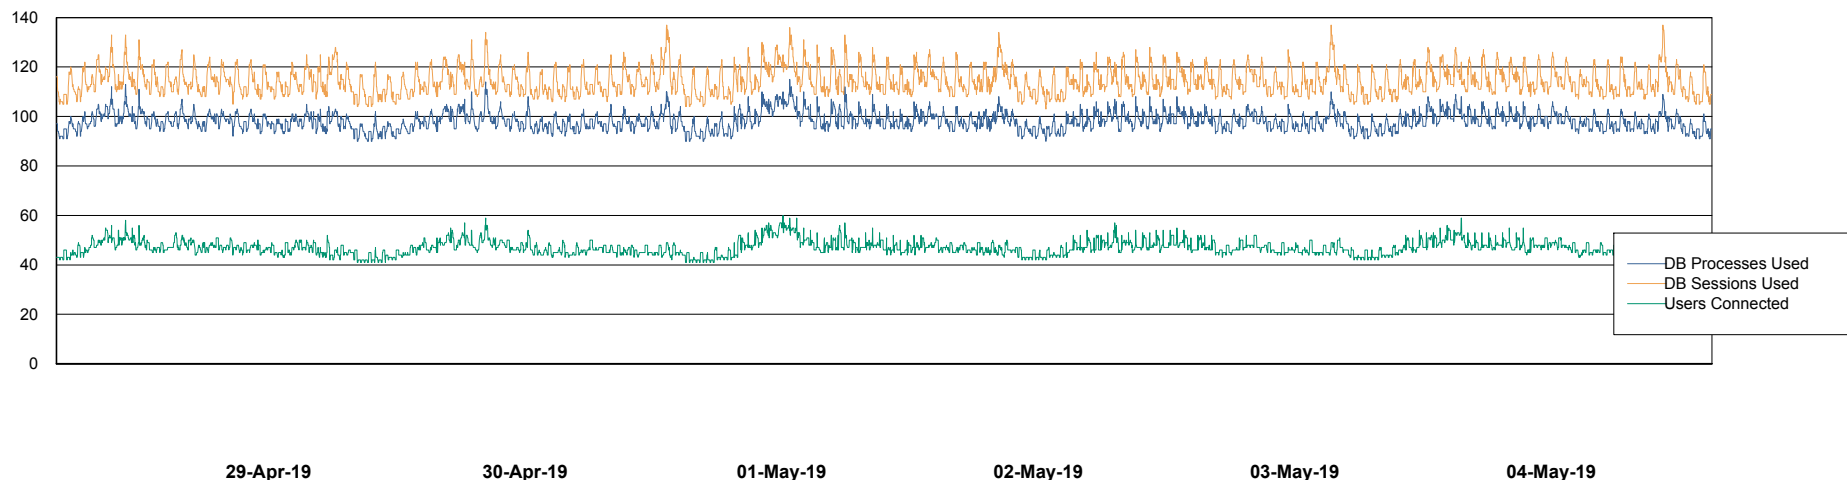

Database Performance PCODB_Production