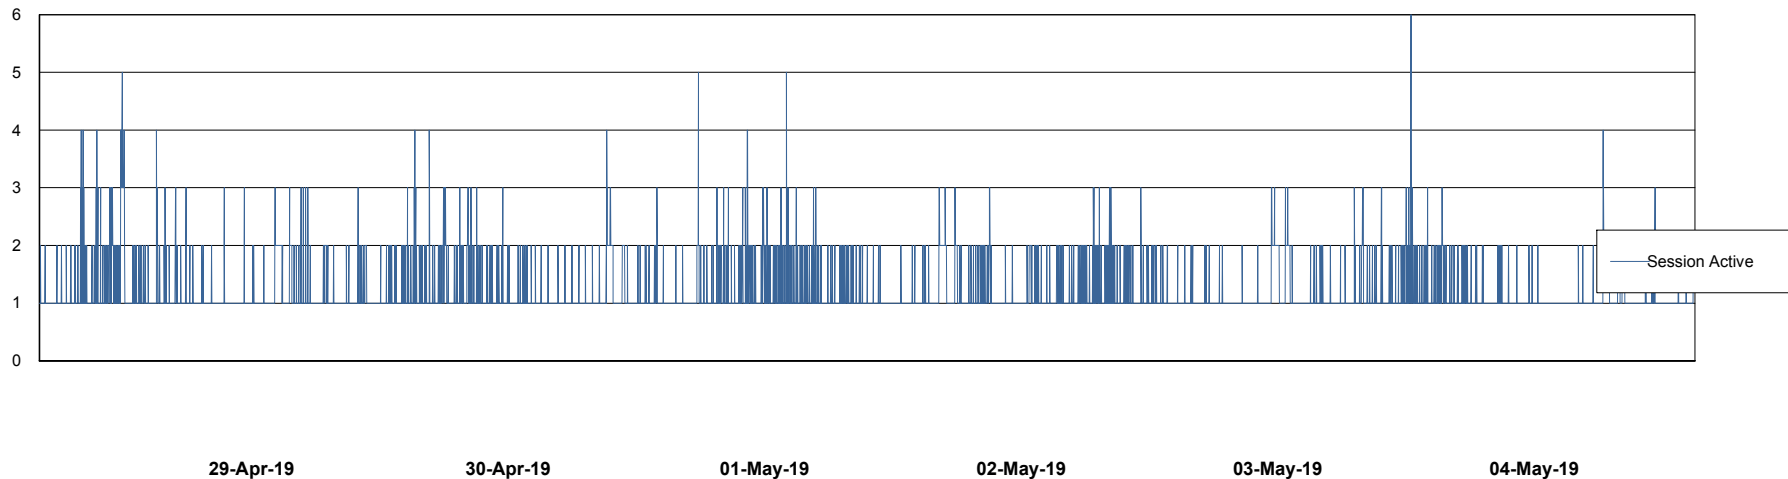

Database Performance PCODB_Production