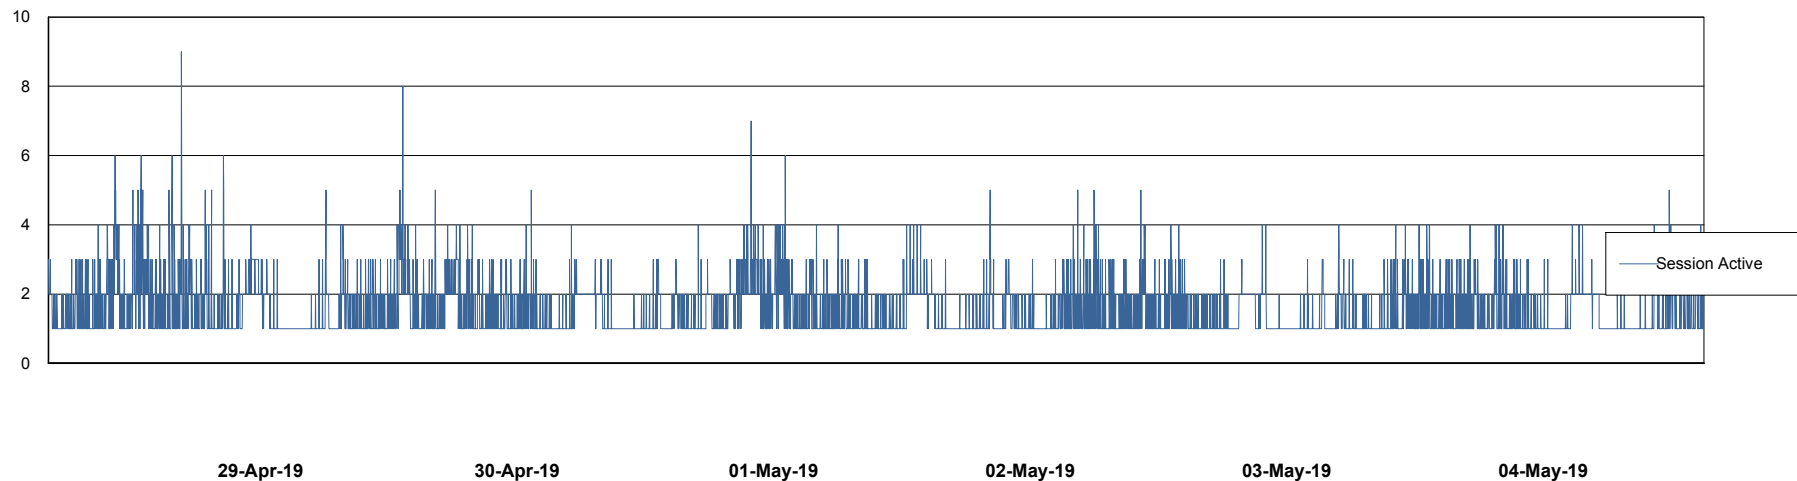

Weekly SLA Customer Report

Customer NIX_Production
Database ID 51

Database Performance NIXDB_BI

Weekly SLA Customer Report

Customer NIX_Production
Database ID 51

Database Performance NIXDB_Production

Weekly SLA Customer Report