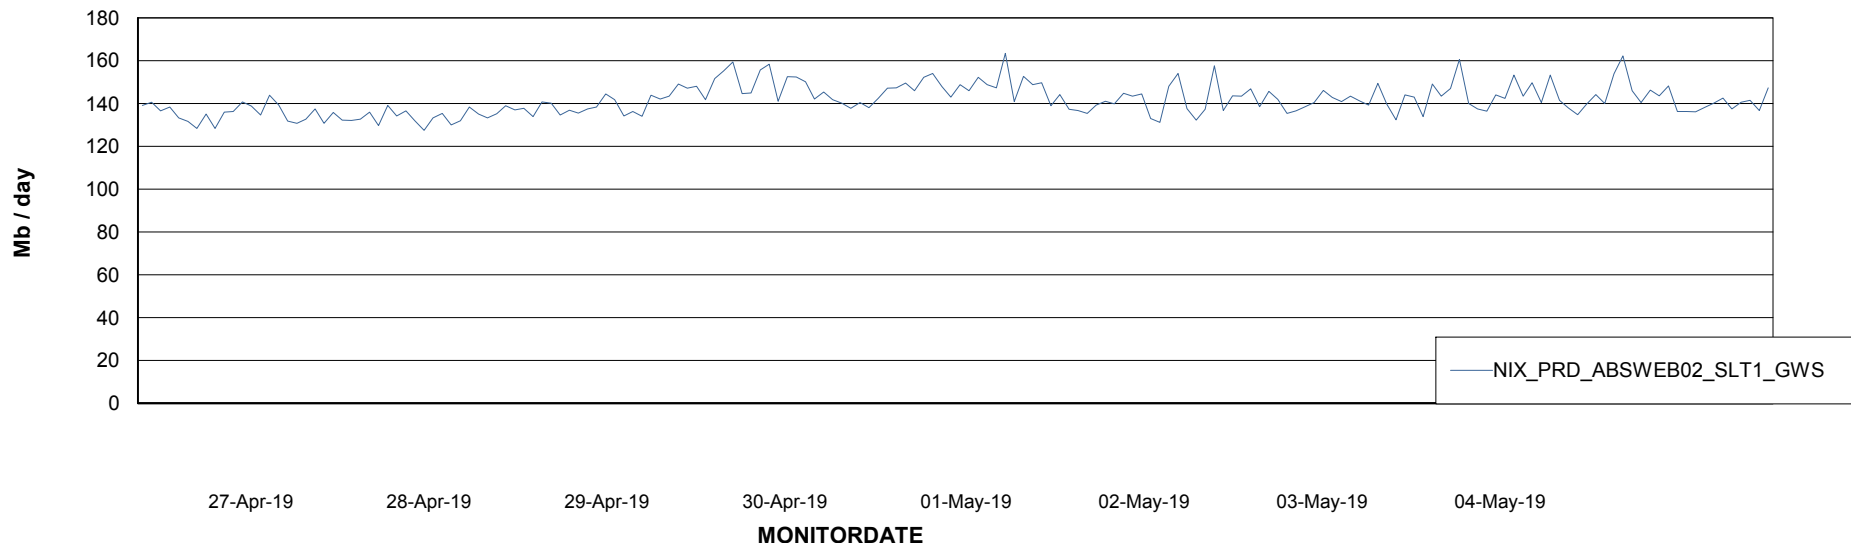

ABSSolute Web Component Services

Avg memory used per ABS Web component