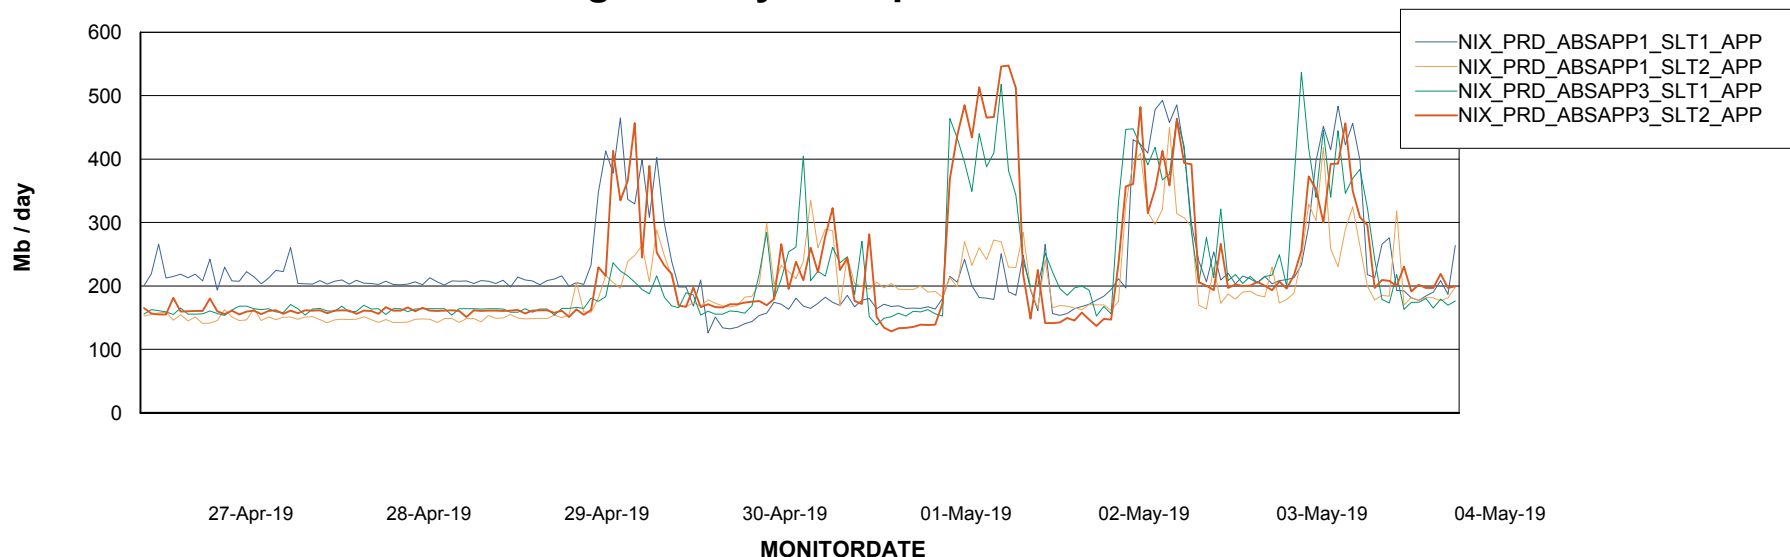

Standby Database Health NIX_Production

Recovery lag for last 7 days

Weekly SLA Customer Report

Customer NIX_Production
Database ID 51

ABSSolute Application Server Services

Avg memory used per ABS Server Service