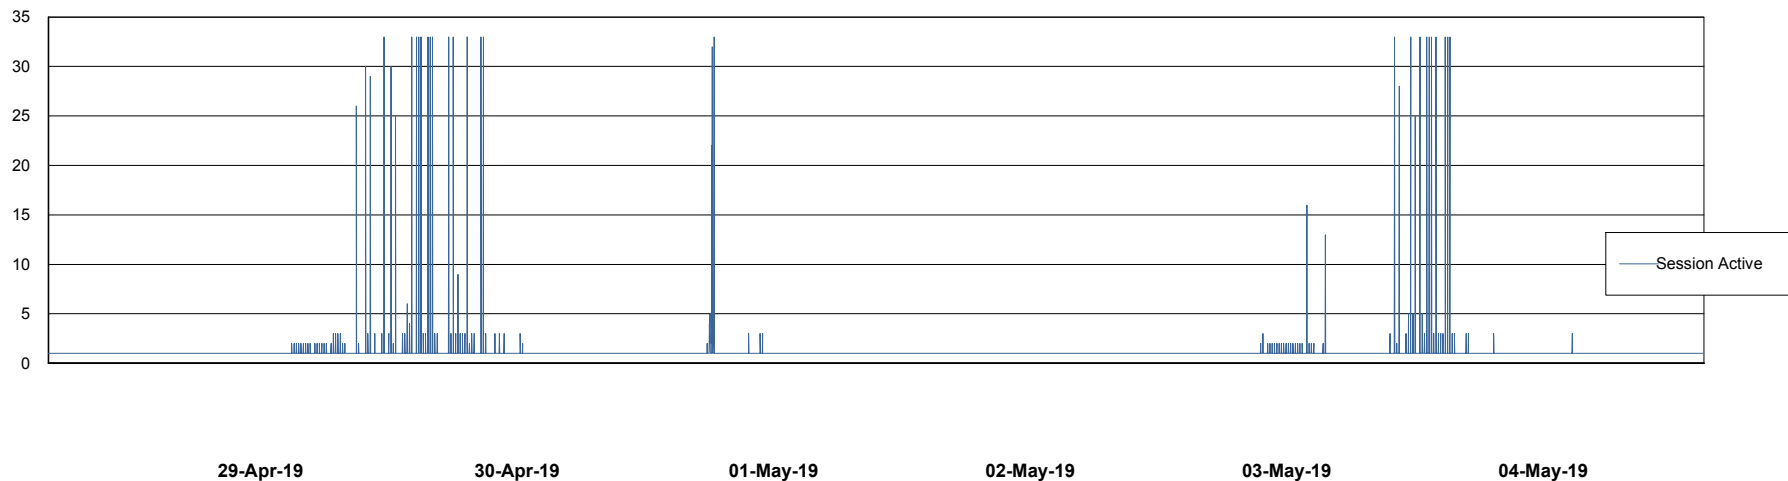

Database Performance NIXDB_Standby