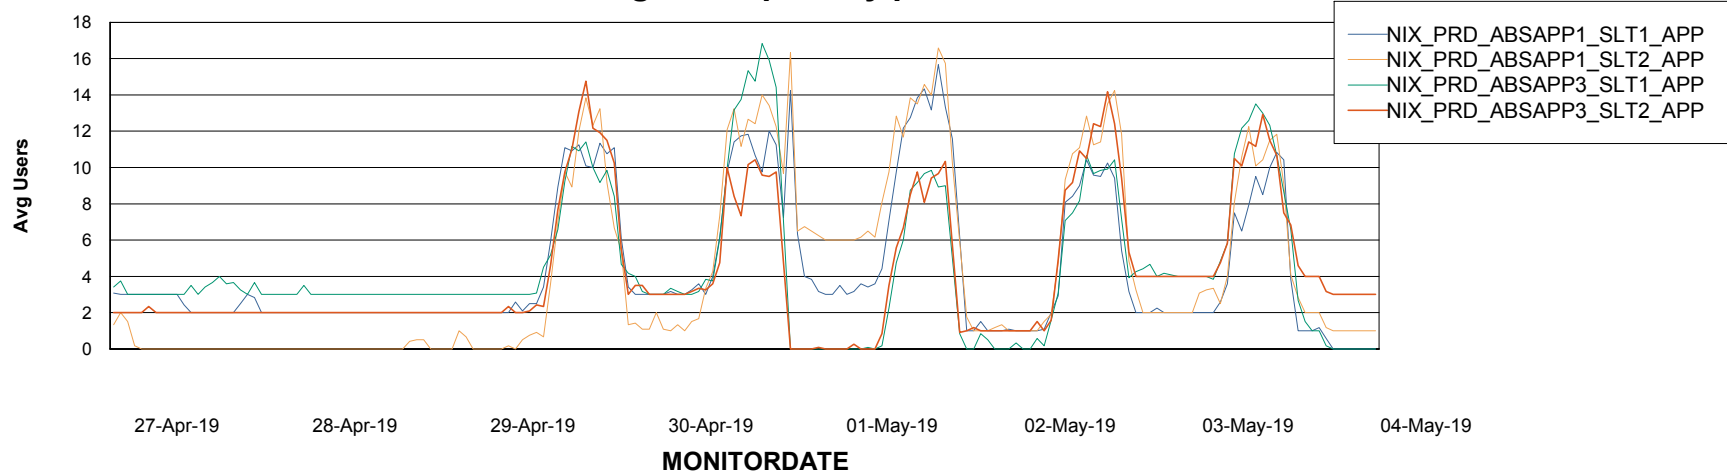

Avg users per day per ABS server