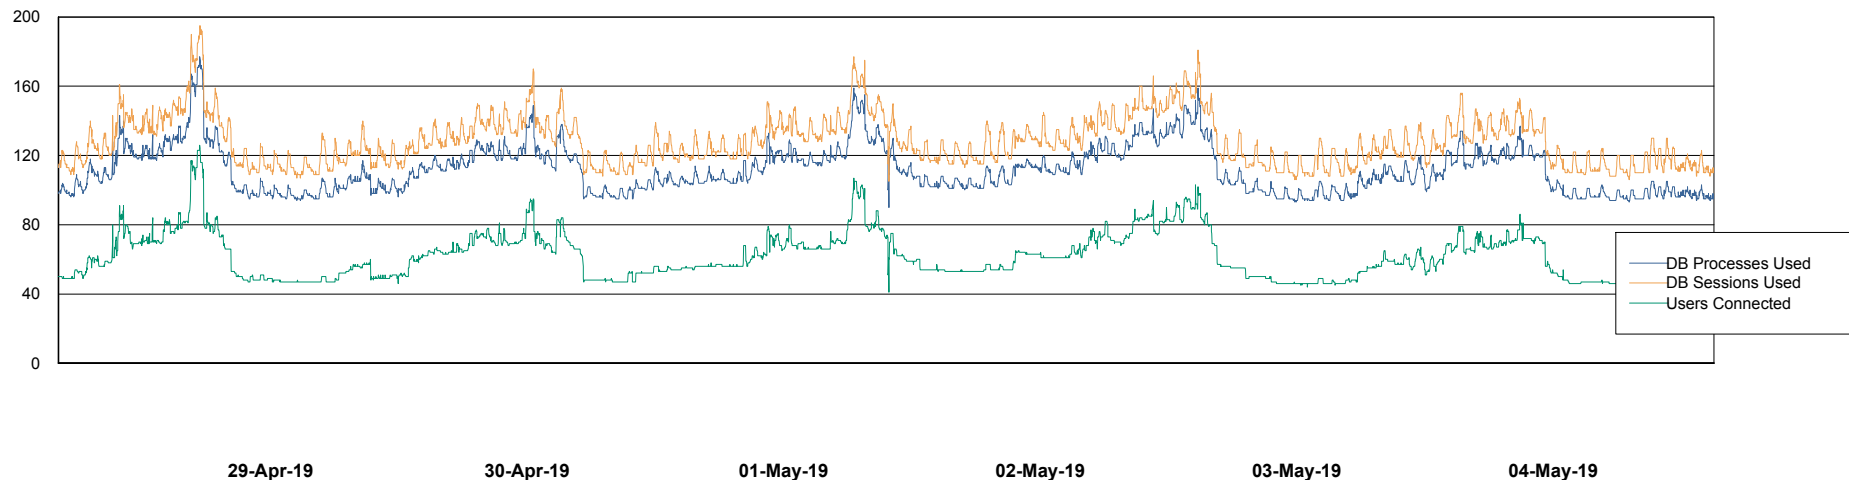

Weekly SLA Customer Report

Customer NIX_Production
Database ID 51

Database Performance NIXDB_BI

Weekly SLA Customer Report

Customer NIX_Production
Database ID 51

Database Performance NIXDB_Production

Weekly SLA Customer Report