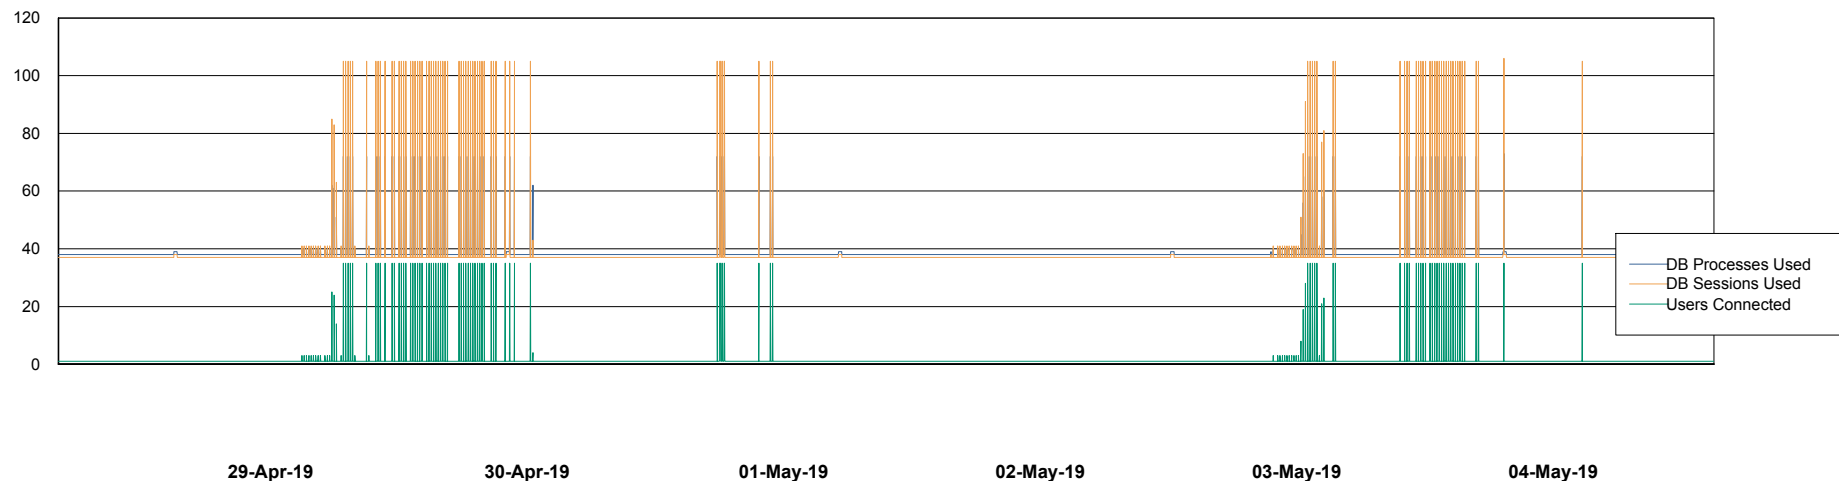

Database Performance NIXDB_Standby