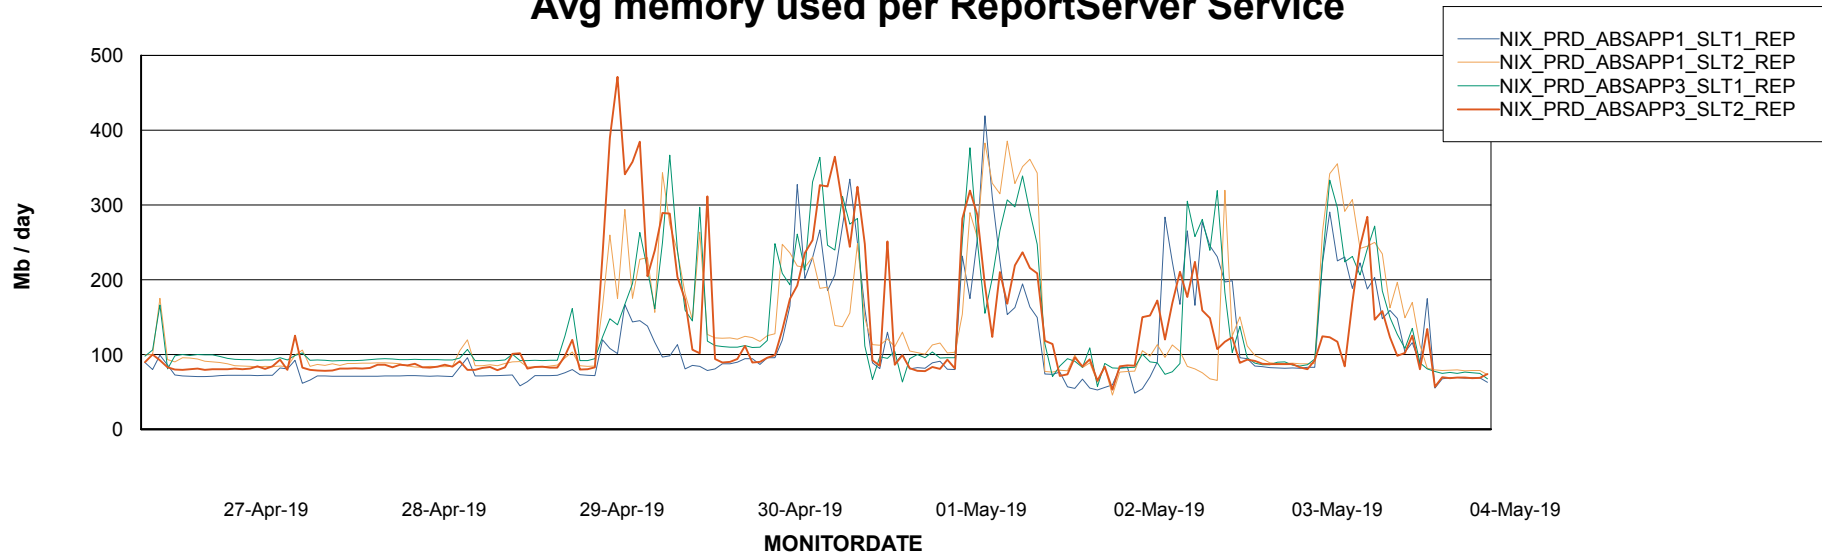

Avg users per day per ABS server

Weekly SLA Customer Report

Customer NIX_Production
Database ID 51

ABSSolute Application ReportServer Services

Avg memory used per ReportServer Service

Weekly SLA Customer Report