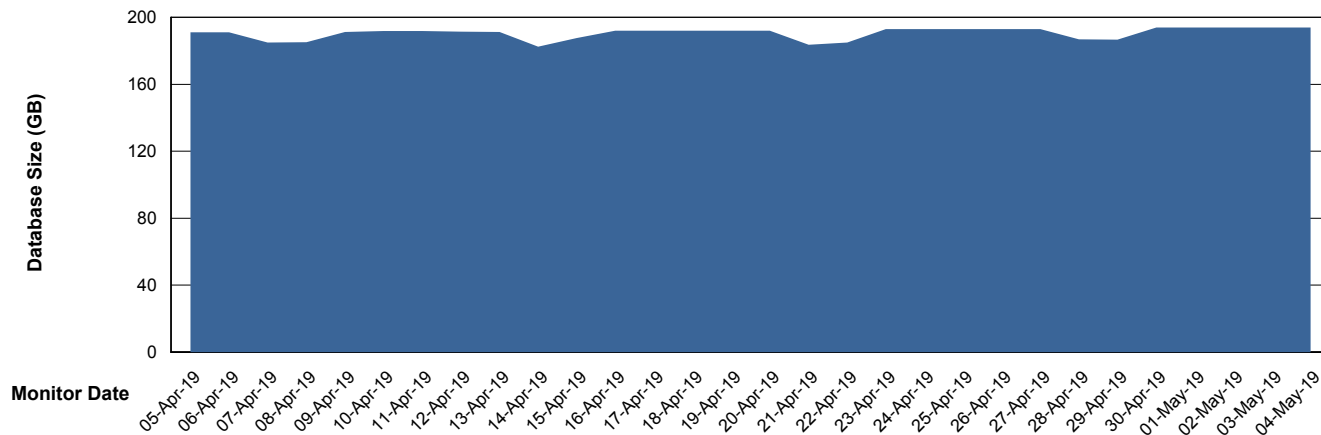

Customer LLG_Production
Database ID 53

Database Performance LLGDBBI_Production

Weekly SLA Customer Report

Customer LLG_Production
Database ID 53

DATABASE SIZE LLGDB_Production

Database growth over last month