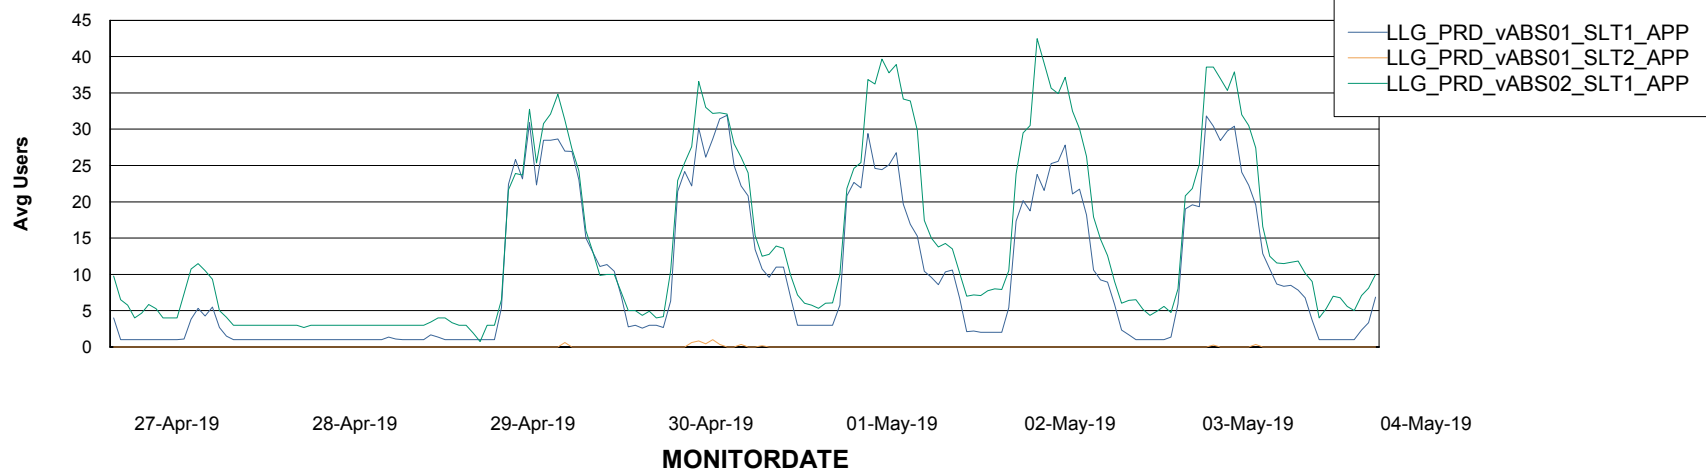

Weekly SLA Customer Report

Customer LLG_Production
Database ID 53

ABSSolute Application Server Services

Avg memory used per ABS Server Service

Avg users per day per ABS server

Weekly SLA Customer Report

Customer LLG_Production
Database ID 53