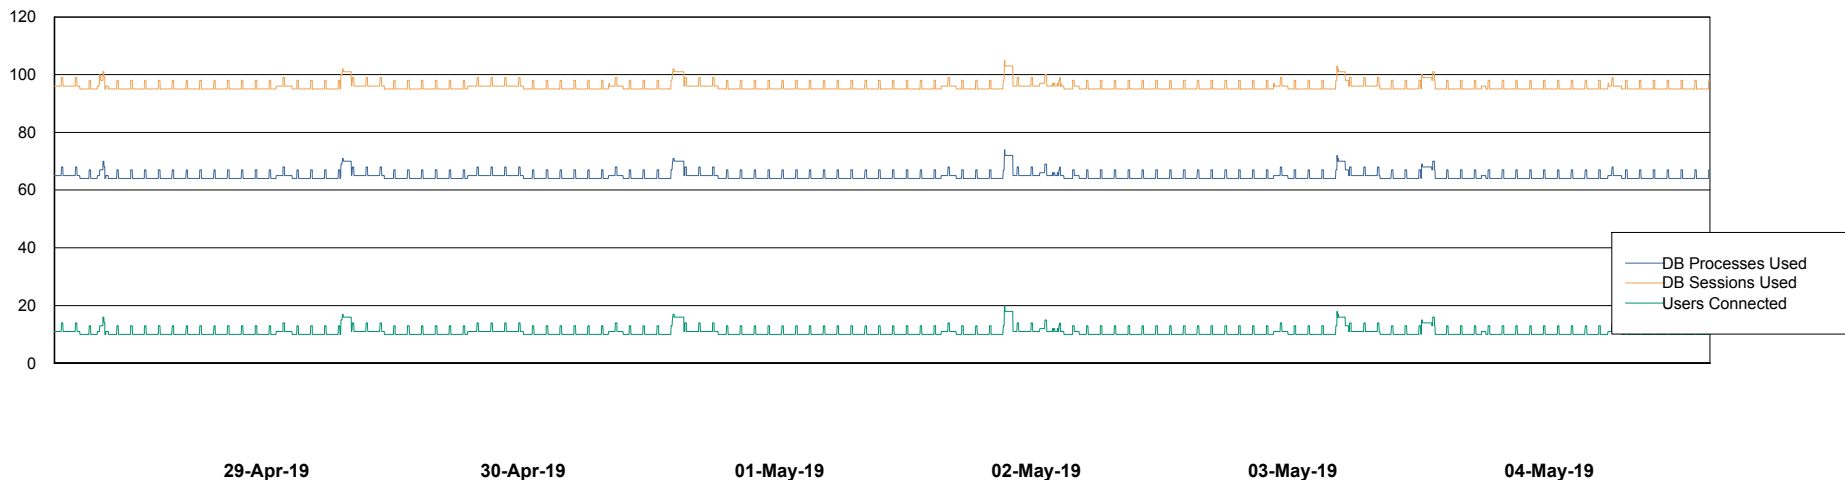

Weekly SLA Customer Report

Customer LLG_Production
Database ID 53

Database Performance LLGDB_Production

Weekly SLA Customer Report

Customer LLG_Production
Database ID 53

Database Performance LLGDB_Standby

Weekly SLA Customer Report