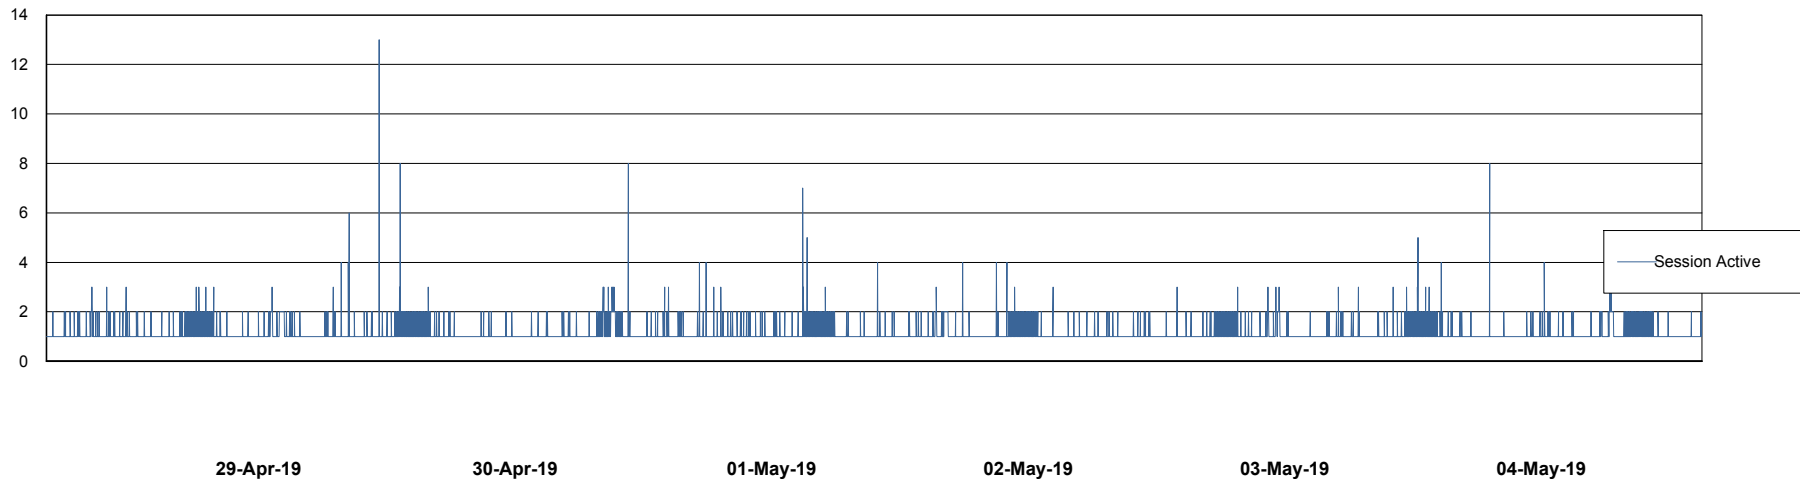

Weekly SLA Customer Report

Customer LLG_Production
Database ID 53

Database Performance LLGDB_Production

Weekly SLA Customer Report

Customer LLG_Production
Database ID 53

Database Performance LLGDB_Standby

Weekly SLA Customer Report