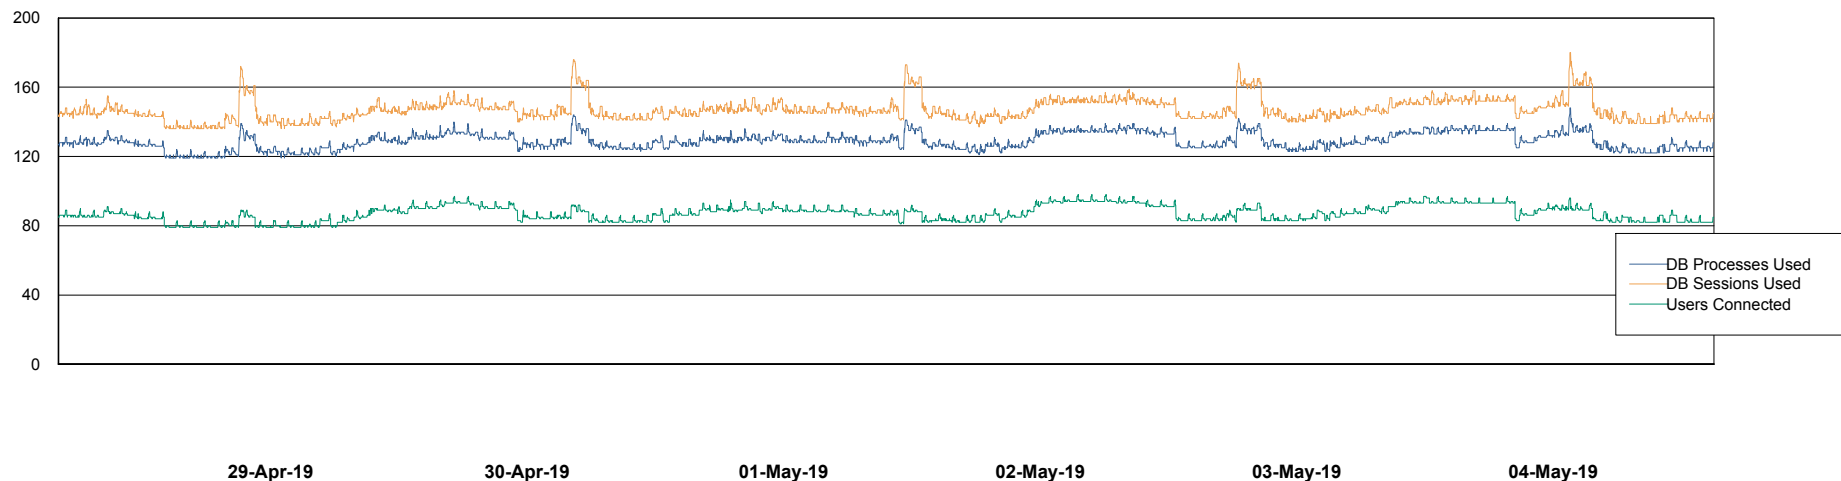

Database Performance LLGDB_Production