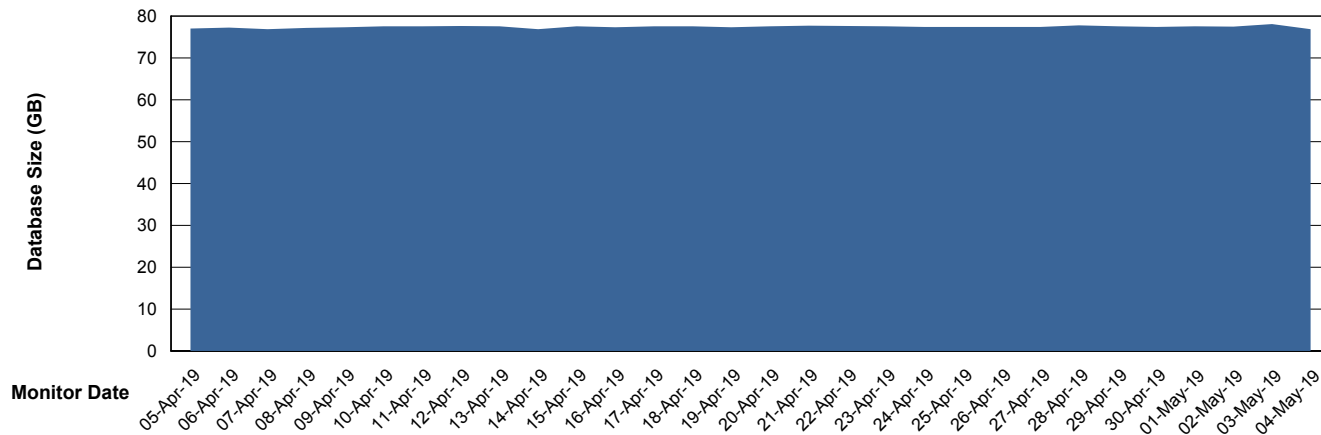

DATABASE SIZE LLGDBBI_Production

Database growth over last month