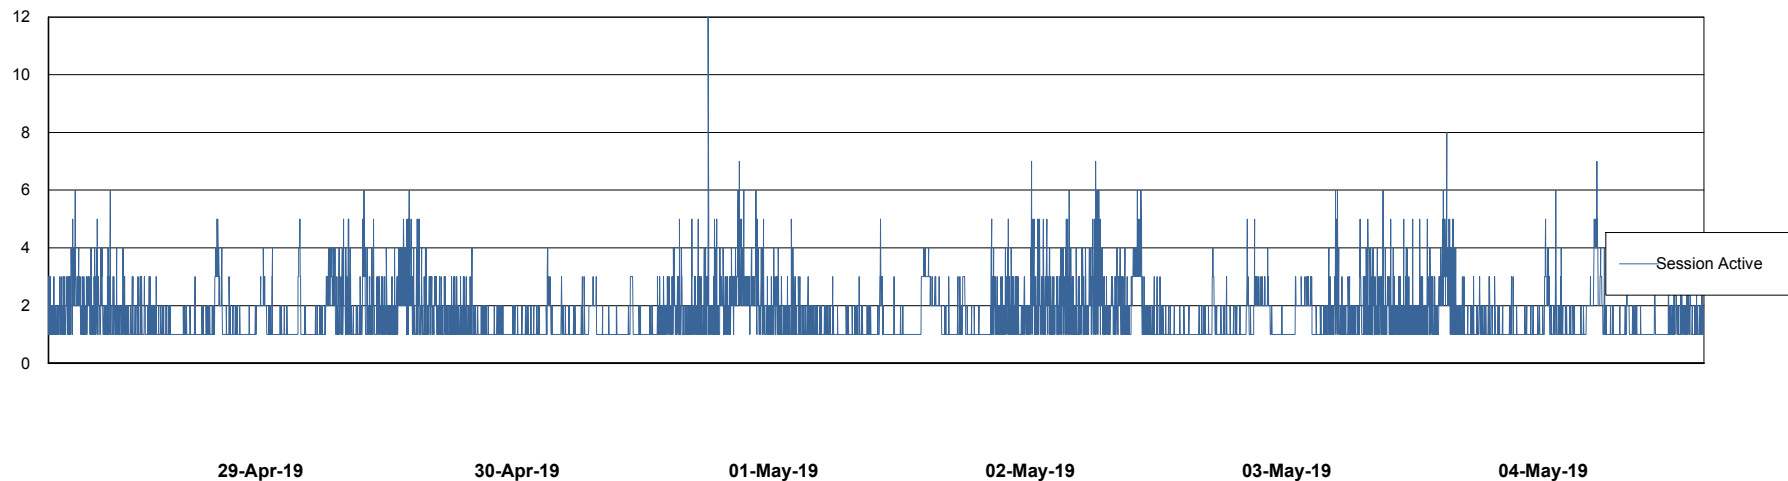

Database Performance LLGDB_Production