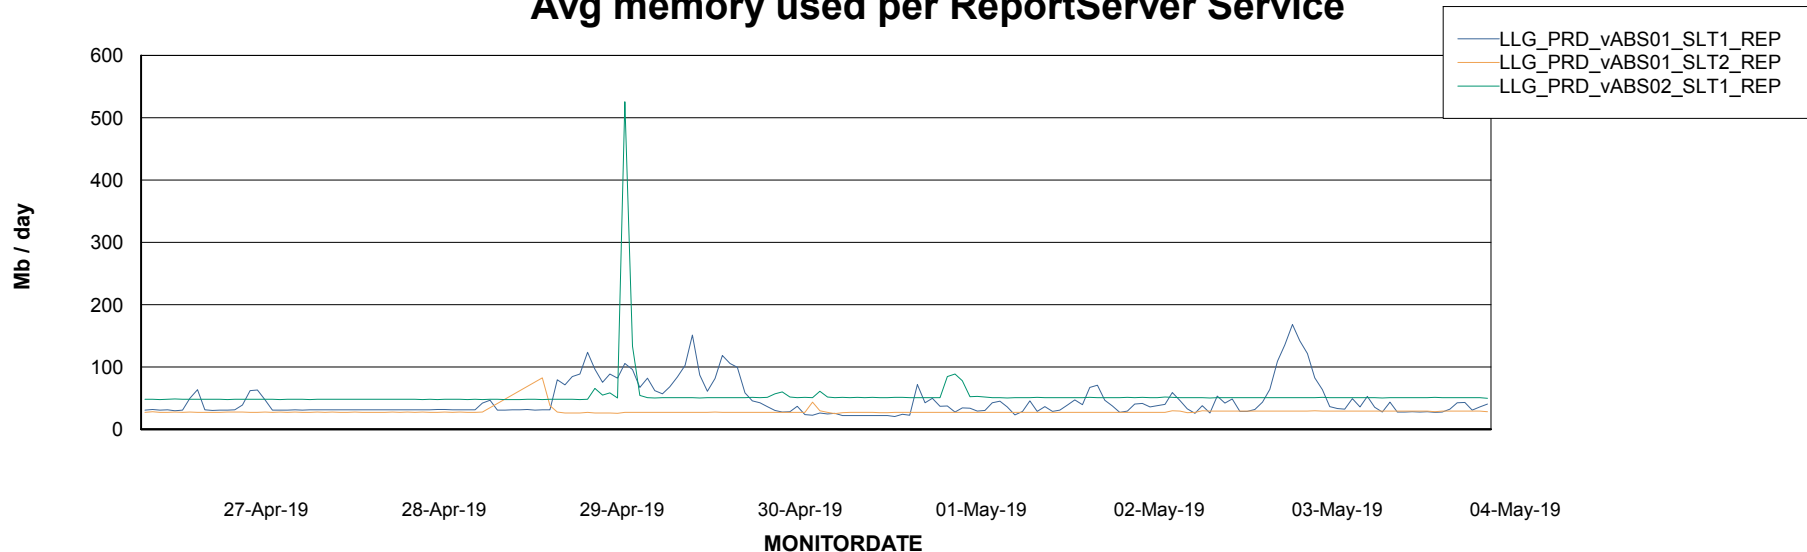

ABSSolute Application ReportServer Services

Avg memory used per ReportServer Service