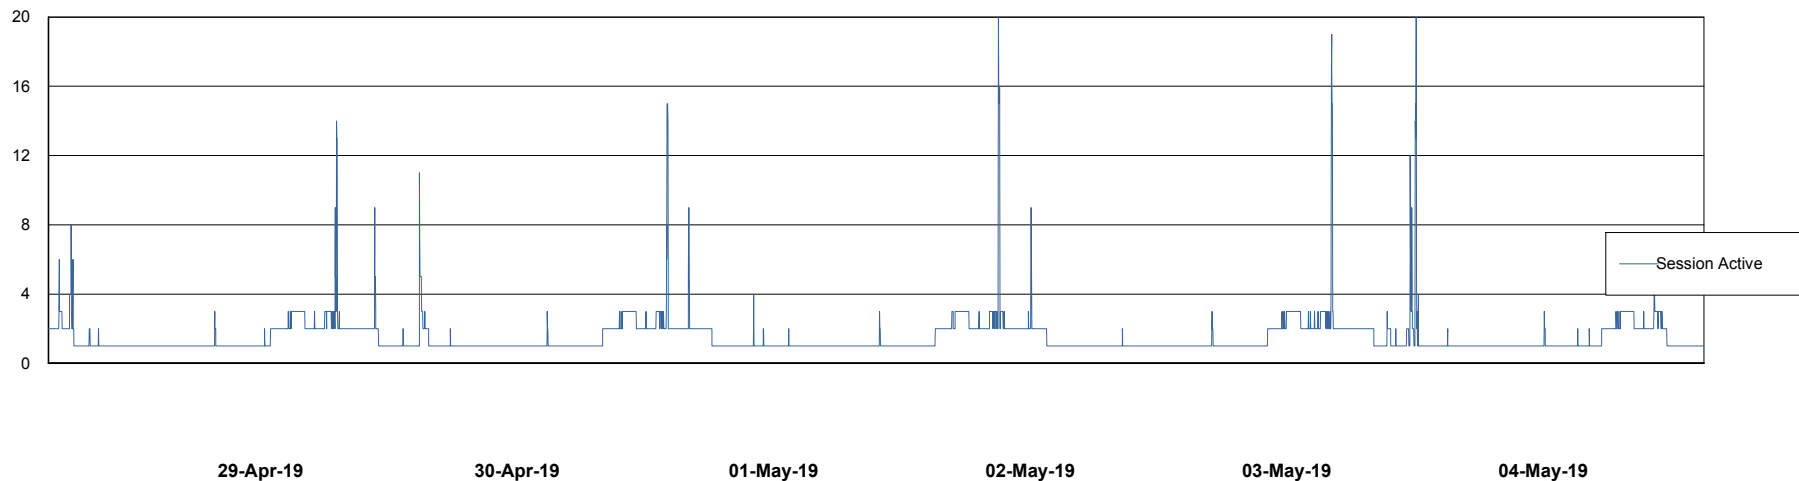

Weekly SLA Customer Report

Customer LLG_Production
Database ID 53

Database Performance LLGDB_Production

Weekly SLA Customer Report

Customer LLG_Production
Database ID 53

Database Performance LLGDB_Standby

Weekly SLA Customer Report

Customer LLG_Production
Database ID 53

Database Performance LLGDBBI_Production

Weekly SLA Customer Report

Customer LLG_Production
Database ID 53

DATABASE SIZE LLGDB_Production

Database growth over last month