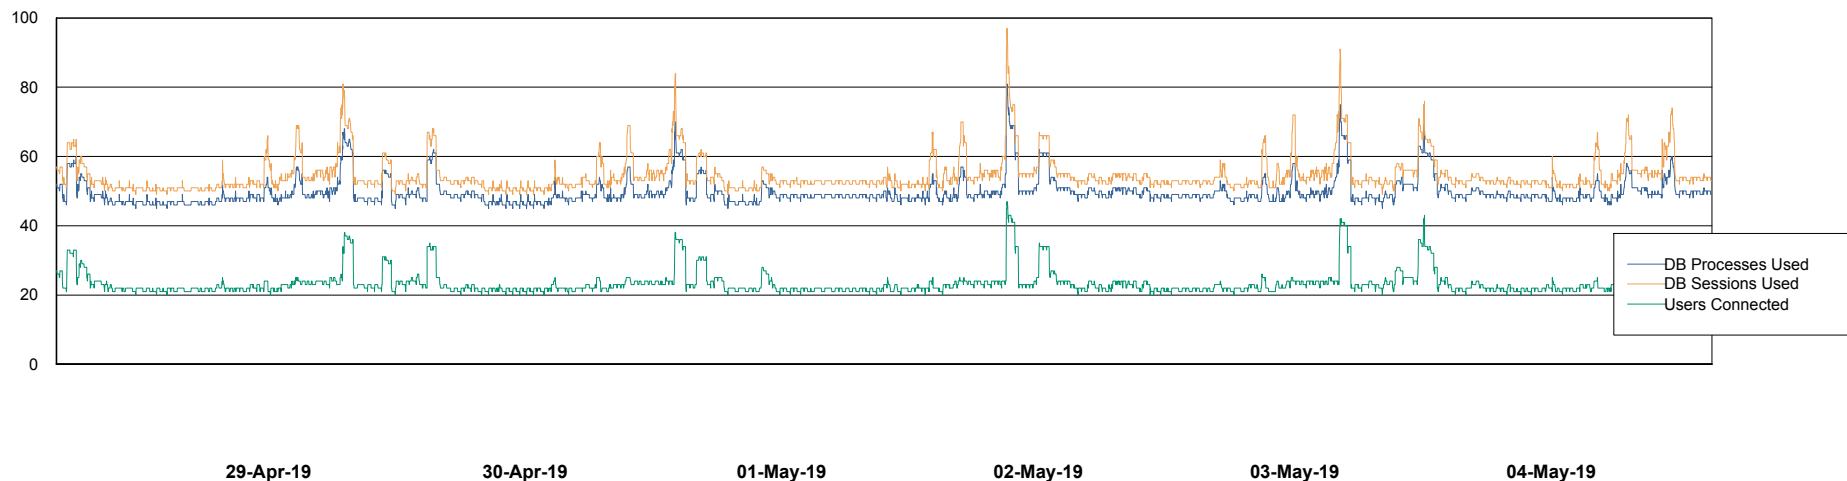

Database Performance LLGDBBI_Production