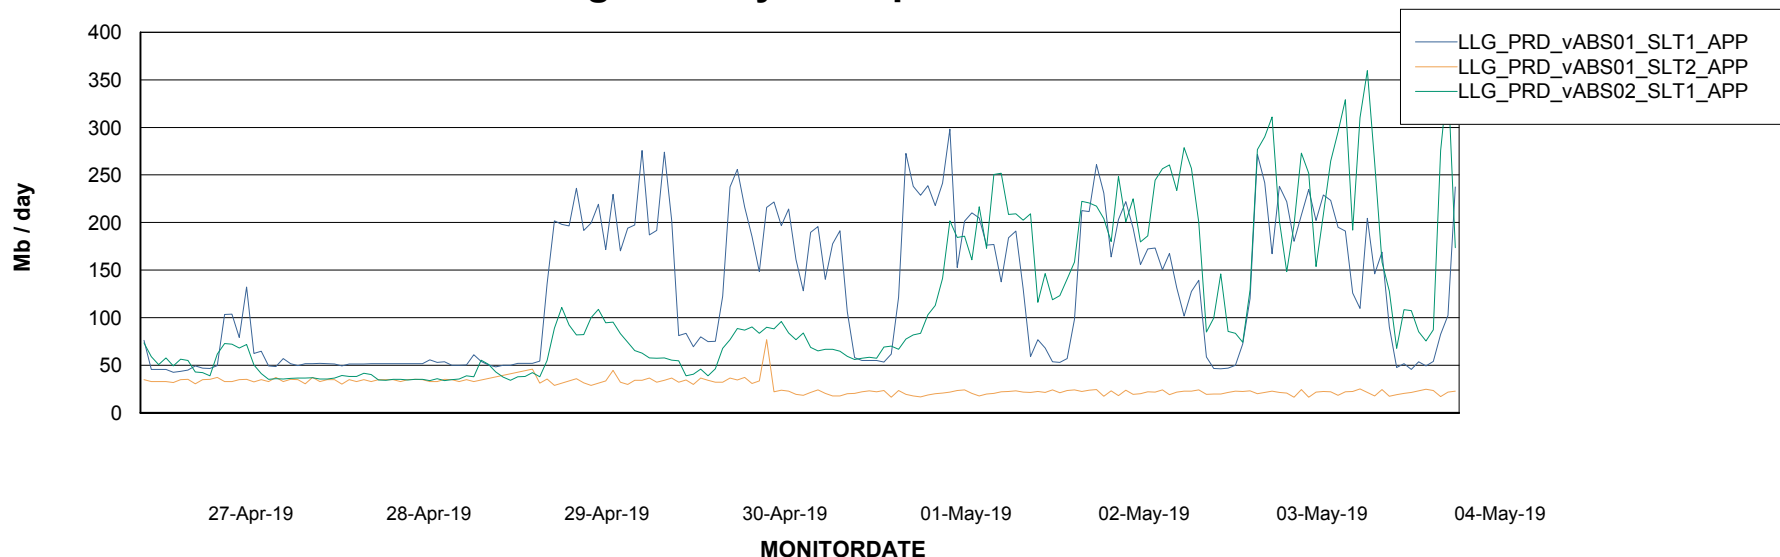

ABSSolute Application Server Services

Avg memory used per ABS Server Service