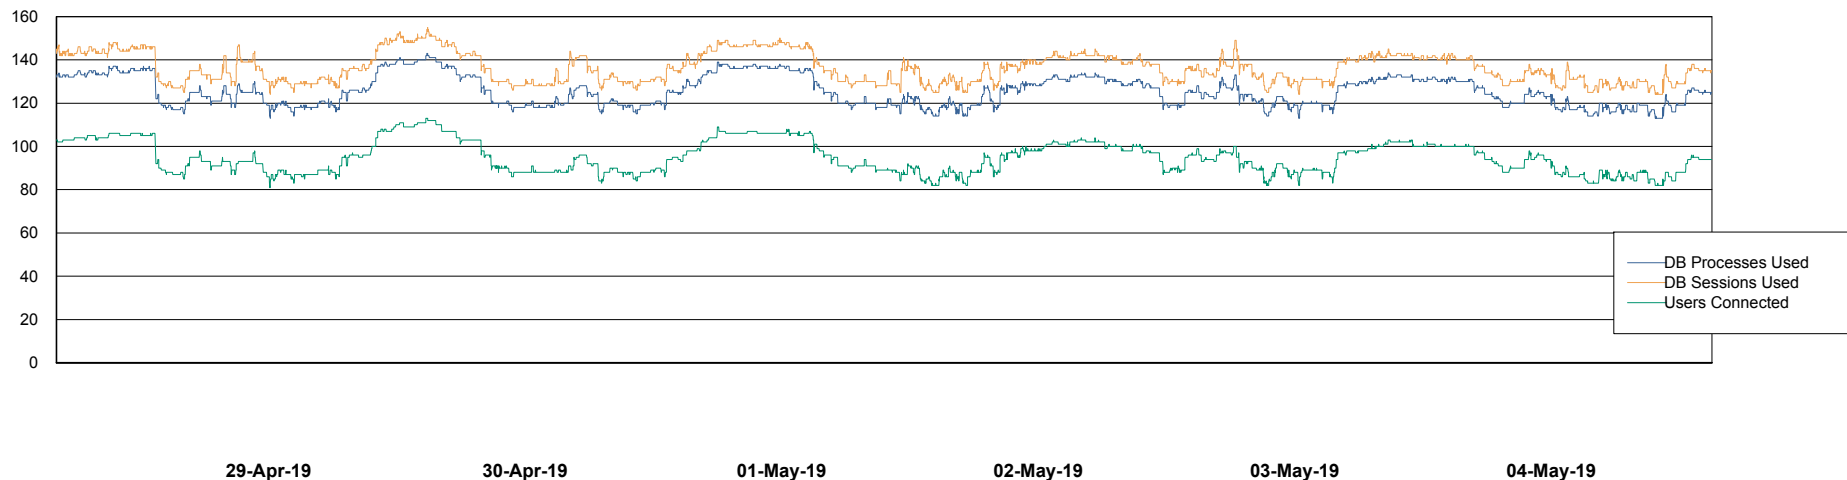

Harddisk Usage FIS_PRD_ORACLE2

	Free disk space on c: (%)	Total disk space on c: (Gb)	Free disk space on l: (%)	Total disk space on l: (Gb)	Free disk space on o: (%)	Total disk space on o: (Gb)
04-May-19	67	279	19	279	3	373
03-May-19	67	279	19	279	3	373
02-May-19	67	279	19	279	3	373
01-May-19	67	279	19	279	3	373
30-Apr-19	67	279	19	279	3	373
29-Apr-19	67	279	19	279	3	373
28-Apr-19	67	279	19	279	3	373

Weekly SLA Customer Report

Customer FIS_Production
Database ID 46

Database Performance FISDB_Production

Weekly SLA Customer Report

Customer FIS_Production
Database ID 46

Database Performance FISDB_Standby

Weekly SLA Customer Report