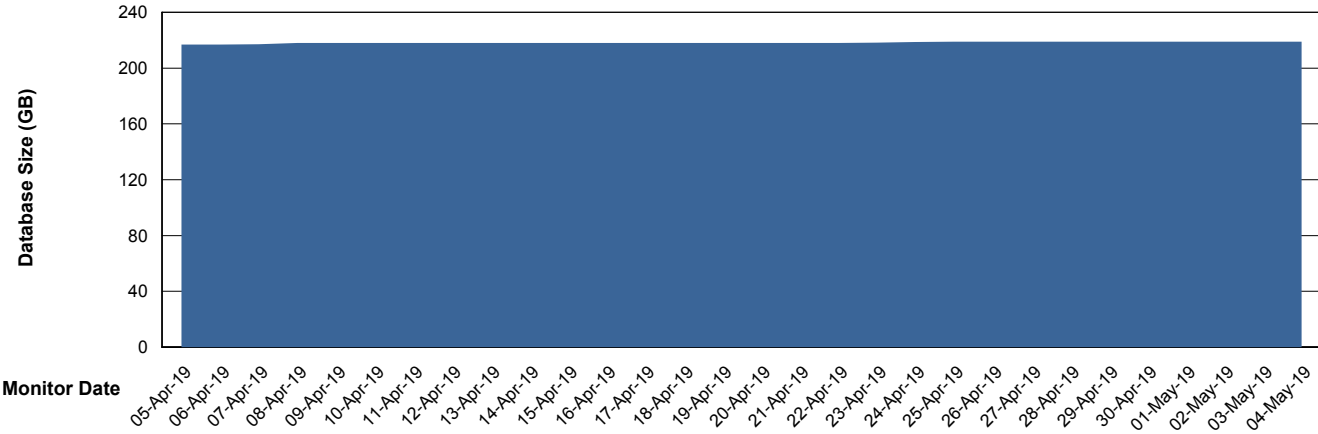

Weekly SLA Customer Report

Customer FIS_Production
Database ID 46

Database Performance FISDB_Production

Weekly SLA Customer Report

Customer FIS_Production
Database ID 46

Database Performance FISDB_Standby

Weekly SLA Customer Report

Customer FIS_Production
 Database ID 46

DATABASE SIZE FISDB_Production

Database growth over last month

Database Tablespace FISDB_Production

Date	Tablespace Name	Filesize (Gb)	Usedsize (Gb)	Percentage free
04-May-19	ABSDATA	111	90	19
	INDX	150	129	14
03-May-19	ABSDATA	111	90	19
	INDX	150	129	14
02-May-19	ABSDATA	111	90	19
	INDX	150	129	14
01-May-19	ABSDATA	111	90	19
	INDX	150	129	14
30-Apr-19	ABSDATA	111	90	19
	INDX	150	129	14
29-Apr-19	ABSDATA	111	90	19
	INDX	150	129	14
28-Apr-19	ABSDATA	111	90	19
	INDX	150	129	14